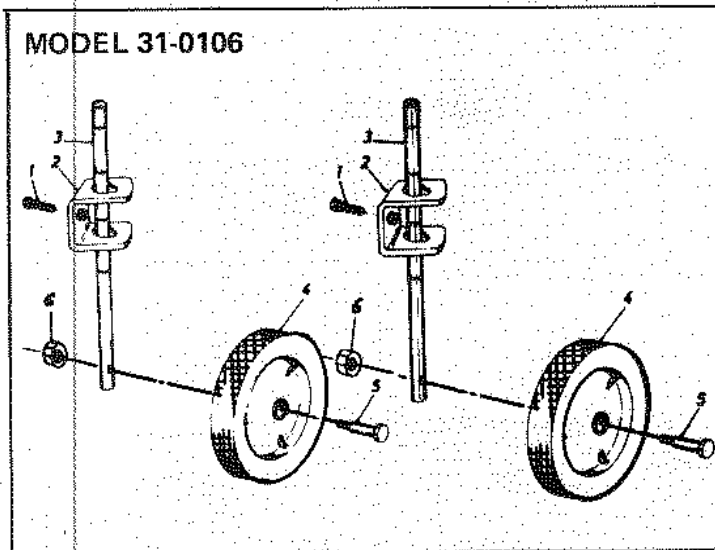

# DEPTH GAUGE WHEELS

16-0106

27-0106

28-0106

## PARTS LIST FOR DEPTH GAUGE WHEELS Model 298-191A

Ref. No.	PART No.	DESCRIPTION
1	43020	Hex Scr. 1/2-13x1.50" Lg. Grade 5
2	62026	Clamp Bracket Ass'y.
3	23042	Rod Gauge Wheel
4	43021	Wheel Ass'y. Comp.
5	43029	Shoulder Scr. .498 Dia.x1.450
6	43082	Hex Nut 3/8-16 Lock

## PARTS LIST

Ref. No.	Part No.	Part No.	Description
1		43020	Hex Scr. 1/2-13 x 1.50" Lg.
2		62026	Clamp Bracket Ass'y.
3		23042	Rod Gauge Wheel
4		43021	Wheel Ass'y. Comp.
5		43029	Shoulder Scr. .498 Dia. x 1.450
6		43082	Hex Nut 3/8-16 Lock