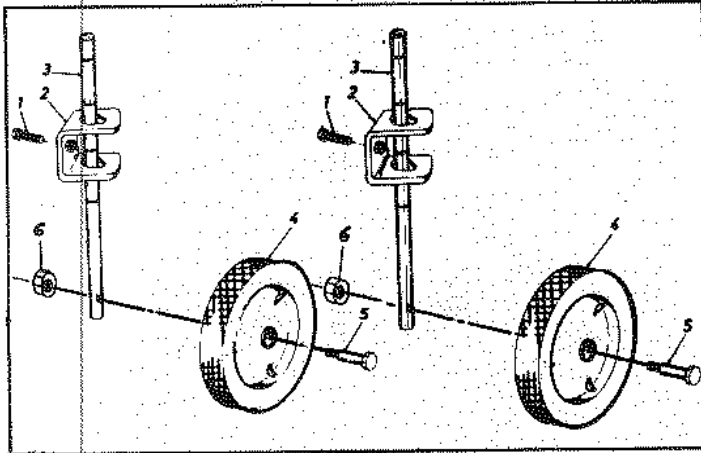

# DEPTH GAUGE WHEELS

16-0106

27-0106

28-0106

## PARTS LIST FOR DEPTH GAUGE WHEELS Model 298-191A

Ref. No.	PART No.	DESCRIPTION
1	43020	Hex Scr. 1/2-13x1.50" Lg. Grade 5
2	62026	Clamp Bracket Ass'y.
3	23042	Rod Gauge Wheel
4	43021	Wheel Ass'y. Comp.
5	43029	Shoulder Scr. .498 Dia.x1.450
6	43082	Hex Nut 3/8-16 Lock

## PARTS LIST

Ref. No.	Part No.	Part No.	Description
1		43020	Hex Scr. 1/2-13 x 1.50" Lg.
2		62026	Clamp Bracket Ass'y.
3		23042	Rod Gauge Wheel
4		43021	Wheel Ass'y. Comp.
5		43029	Shoulder Scr. .498 Dia. x 1.450
6		43082	Hex Nut 3/8-16 Lock