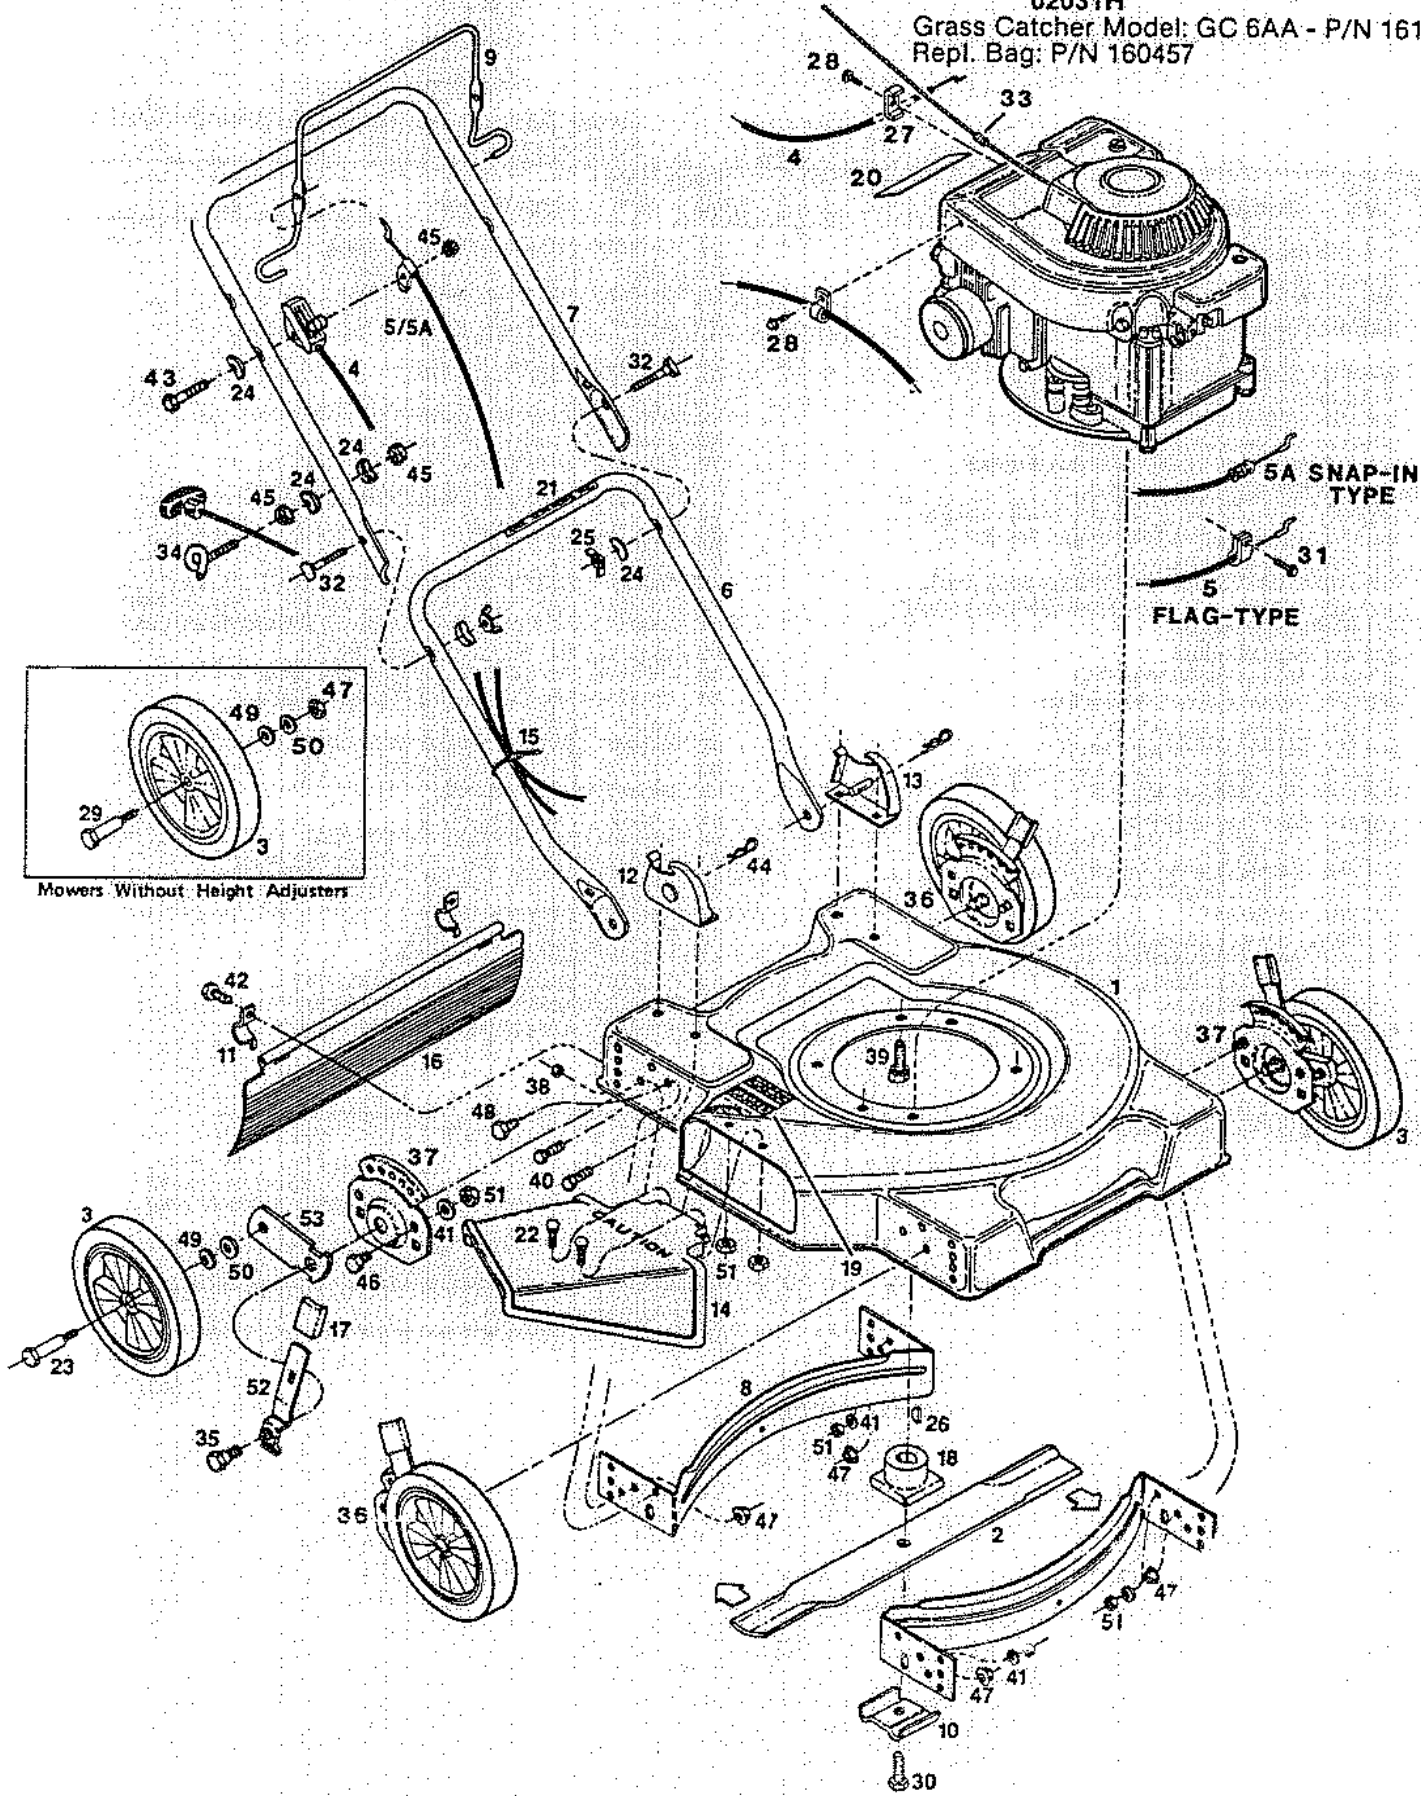

20"/22" SIDE DISCHARGE ROTARY MOWER
MODEL: WD22H
C223H
HADRS20H
02031H
Grass Catcher Model: GC 6AA - P/N 161018
Repl. Bag: P/N 160457

**20"/22" SIDE DISCHARGE ROTARY MOWER
MODEL: WD22H
C223H
HADRS20H
02031H**

Grass Catcher Model: GC 6AA - P/N 161018
Repl. Bag: P/N 160457

Index No.	Part No.	Description	Index No.	Part No.	Description
1	013425	Deck 20"	20	009415	Decal-Blade Warning
	013433	Deck 22"	21	144899	Decal-Starting Instructions
2	030031	Blade-20" Flat	22	150011	Bolt-Carriage 1/4-20 x 5/8
	030049	Blade-22" Flat	23	150060	Wheel Bolt w/Hgt. Adj.*
3		Wheel Assembly*	24	150201	Washer-Curved 5/16
	041012	6" Plastic - White - Diamond	25	150235	Wingnut 5/16-18
	041533	6 1/2" Plastic - White - Diamond	26	150276	Woodruff Key #8
	040246	7" Plastic-White-Diamond	27	150318	Cable Clamp
	041525	7" Plastic-White-Diamond	28	150623	Screw-Sheet Metal #10 x 5/8
	041046	7" Steel - White-Rib-Flange Bearing	29	150730	Wheel Bolt w/o Hgt. Adj.*
	040857	8" Plastic-White-Diamond	30	162024	Bolt-Blade
	040865	8" Plastic-White-Diamond-Roller Bearing	31	151613	Bolt-Hex Head #10-32 x 3/8 Sems
	041111	8" Steel-White-Rib-Flange Bearing	32	151928	Bolt-Curved Head 5/16-18 x 1 3/4
	042432	8" Plastic-White-Diamond	33	152074	Rope Stop
4	051219	Control-Throttle w/Cable	34	152371	Rope Guide
5	051466	Cable-Engine Blade Control (Flag Type)	35	153650	Shoulder Bolt-Hgt. Adj.*
5A	052142	Cable-Engine Blade Control (Snap-In Type)	36	428664	Back Plate-Height Adjuster R.H. Front L.H. Rear*
6	071563	Handle-Lower	37	428714	Back Plate-Height Adjuster L.H. Front R.H. Rear*
7	071076	Handle-Upper	38	452318	Nut-#10-24 HX Nylon Insert
	071084	Handle-Upper Vinyl Grip	39	457168	Bolt-3/8-16 x 7/8 Thread Forming
	072181	Handle-Upper Cushion Grip	40	457499	Bolt-1/4-20 x 1/2 Thread Forming
8	101519	Baffle 20/22" Rear or Front*	41	462093	Washer-Flat 1/4"
9	104687	Bail-Engine/Blade Control	42	458687	Bolt-Hex Head #10-24 x 1/2
	109470	Bail-Engine/Blade Control Vinyl Grip	43	153874	Bolt-1/4-20 x 2 1/4 Hex Head
10	106336	Washer-Blade Adapter	44	715011	Hairpin Cotter
11	106914	Clip-Trailing Shield	45	715037	Nut-Keps 1/4-20
12	107086	Handle Bracket-Right Hand	46	715045	Bolt-Hex Head 1/4-20 x 3/4*
13	107094	Handle Bracket-Left Hand	47	451492	Locknut 3/8-16 Top TopLock Flange
14	391706	Chute Deflector Assembly	48	715201	Bolt-Hex 3/8-16 x 3/4 w/o Hgt. Adj.
15	110379	Cable Tie	49	715607	Washer-Belleville
16	111609	Trailing Shield-20/22" w/o Hgt. Adj.	50	715417	Washer 3/8 SAE*
	111617	Trailing Shield-20/22" w/Hgt. Adj.	51	715508	Locknut 1/4-20 Top
17	111559	Plastic Tip-Setting Lever*	52	776500	Setting Lever-Height Adjuster*
18	133231	Blade Adapter	53	777862	Wheel Lever-Height Adjuster*
19	144063	Decal-Danger			

• INDICATES OPTIONAL EQUIPMENT

• INDICATES OPTIONAL EQUIPMENT

NOTE: This parts list covers several different mower models. Not all of the Parts listed may be used on your particular mower.

When servicing use only genuine factory replacement parts that are specifically for your particular model.

NOTE: Parts are right or left hand as viewed from the operator position.

Specifications subject to change without prior notice.