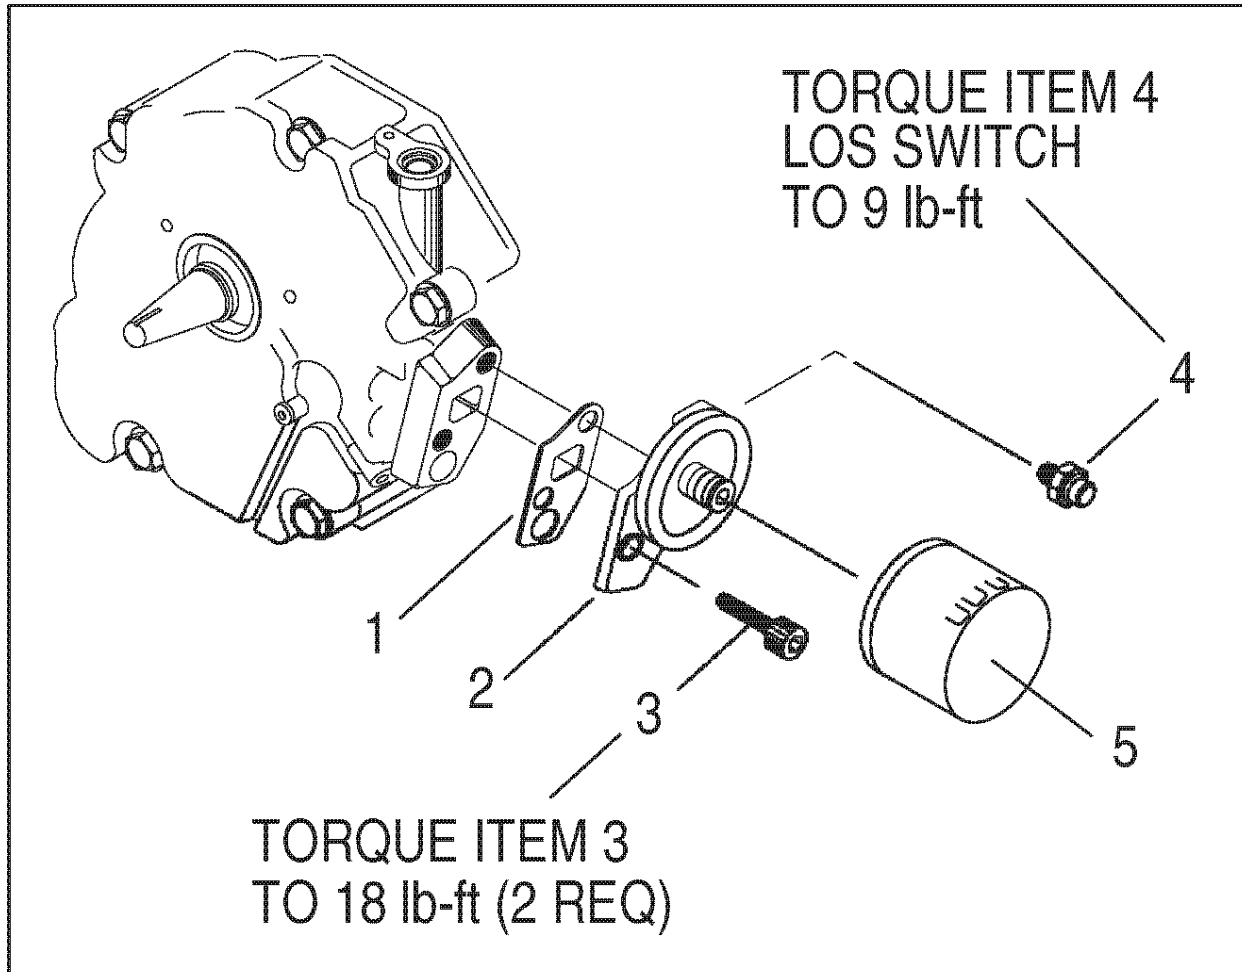

\* See additional drawing for specific part number for this part.

ASSEMBLY, PISTON & CONROD  
 COMPLETE

ITEM	PART NO.	QTY.	DESCRIPTION	ITEM	PART NO.	QTY.	DESCRIPTION
1	0D9241H	1	ASSEMBLY, PISTON, PIN, & CONROD HLC GH410	1E	071983	2	RETAINER, PISTON PIN 20
1A	0E3221	1	ASSEMBLY, CONNECTING ROD 360/410	2	0E8440	1	ASSEMBLY, CRANKSHAFT W/ 0E3505 CRANK
1B	0E1466	1	PIN, PISTON 20 DIA X 48 LG	3	0E6519	1	ASSEMBLY, GOVERNOR GEAR W/STAMPED FLYWEIGHT
1C	021533	1	SET, PISTON RING 90mm DIA.	4	0A8898B	1	ASSEMBLY, GEAR COVER W/TAPER PLUGS
1D	0E2985	1	PISTON, 9.5:1 90mm DIA. LIGHTER				

## Exploded Views and Parts Lists

Generac GH-410 Engine  
Oil Filter Option – Drawing No. 0C3951A-A

ITEM	PART NO.	QTY.	DESCRIPTION	ITEM	PART NO.	QTY.	DESCRIPTION
1	086999	1	GASKET,OIL FILTER ADAPTOR	4	099236	1	SWITCH, OIL PRESSURE 8PSI 1 POLE
2	0D5667	1	ADAPTOR, OIL FILTER NO TAPPED HOLES	5	070185B	1	FILTER, OIL BLACK 75mm LONG
3	049821	2	SCREW, SHC M8-1.25 X 30 G12.9				

**Exploded Views and Parts Lists**  
**Generac GH-410 Engine**  
**Idle Control Option – Drawing No. 0C3954A**

ITEM	PART NO.	QTY.	DESCRIPTION	ITEM	PART NO.	QTY.	DESCRIPTION
1	078653	1	SWITCH, ENGINE RUN-STOP	11	072734	1	ASSEMBLY, GOVERNOR LEVER
2	085272	1	ASSEMBLY, LOW OIL INDICATOR	12	072735	1	ROD, GOVERNOR CONTROL
3	093104	1	DECAL, L.O.S. GN360 13HP	13	0C3978	1	SPRING, ANTI-LASH
4	092981	1	ASSEMBLY, WIRE	14	083512	2	SCREW, HHTT M8-1.2 X 16 YELLOW CHROME
5	022097	2	WASHER, LOCK M6-1/4	15	0C1503	1	ASSEMBLY, GOVERNOR IDLE CONTROL
6	092079	2	SCREW, HHTT M6-1.0 X 25 BP	16	073100	1	SPRING, GOVERNOR 320/360/410
7	0D9760	1	ASSEMBLY, IGNITION COIL GN410	17	083502	1	BOLT, GOVERNOR ADJUSTMENT M5
8	084329	1	HOUSING, MALE 3-PIN	18	082025	1	NUT, HEX LOCK M5-0.8 NYLON INSERT ZINC
9	085767	.525 FT	SLEEIVING, UL #3- BLACK				
10	0E7585	1	SPARK PLUG, CHAMPION RC14YC				