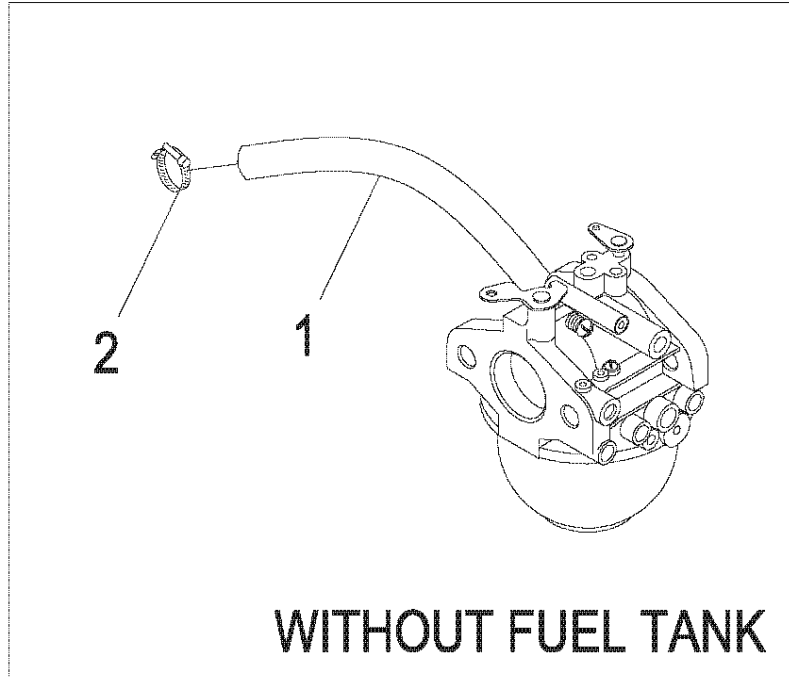

Exploded Views and Parts Lists

Generac GH-410 Engine
Fuel Line Option – Drawing No. 0C3998A

ITEM	PART NO.	QTY.	DESCRIPTION

1	030340B	1	HOSE, .25 ID .625 FT (7.5")
2	048031C	2	CLAMP, HOSE BAND 1/4"

ITEM	PART NO.	QTY.	DESCRIPTION