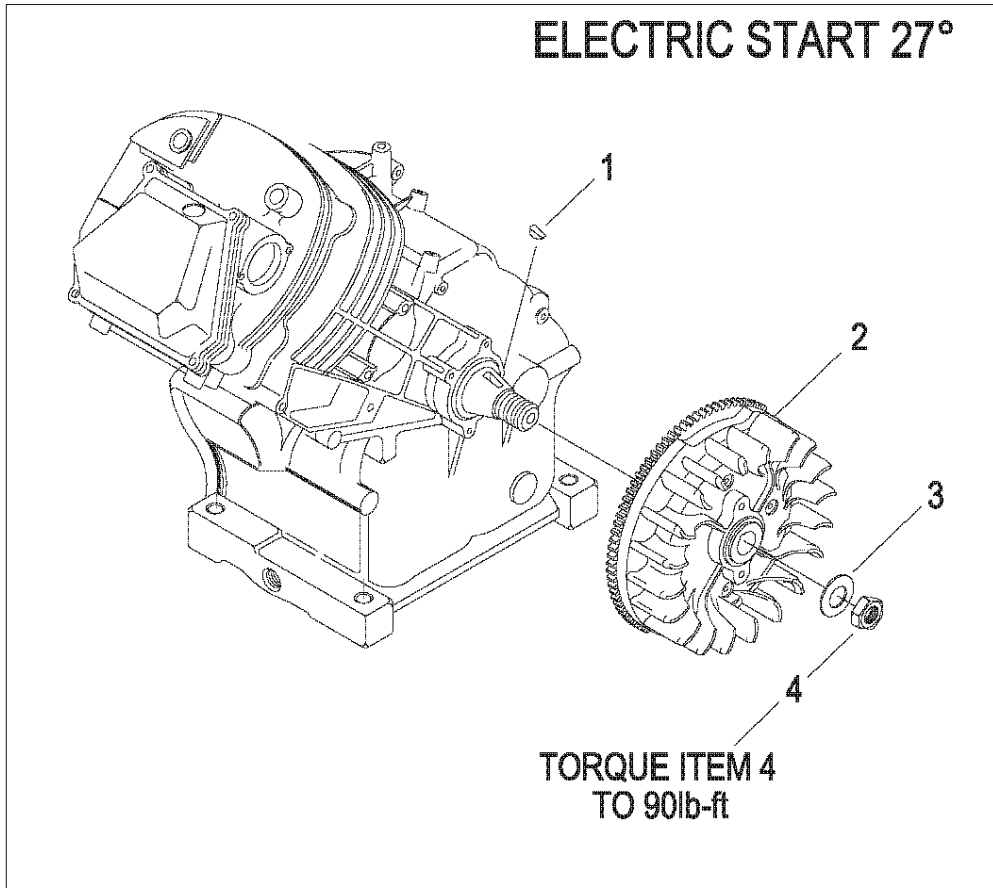

**Exploded Views and Parts Lists**  
**Generac GH-410 Engine**  
**Idle Control Option – Drawing No. 0C3954A**

ITEM	PART NO.	QTY.	DESCRIPTION	ITEM	PART NO.	QTY.	DESCRIPTION
1	078653	1	SWITCH, ENGINE RUN-STOP	11	072734	1	ASSEMBLY, GOVERNOR LEVER
2	085272	1	ASSEMBLY, LOW OIL INDICATOR	12	072735	1	ROD, GOVERNOR CONTROL
3	093104	1	DECAL, L.O.S. GN360 13HP	13	0C3978	1	SPRING, ANTI-LASH
4	092981	1	ASSEMBLY, WIRE	14	083512	2	SCREW, HHTT M8-1.2 X 16 YELLOW CHROME
5	022097	2	WASHER, LOCK M6-1/4	15	0C1503	1	ASSEMBLY, GOVERNOR IDLE CONTROL
6	092079	2	SCREW, HHTT M6-1.0 X 25 BP	16	073100	1	SPRING, GOVERNOR 320/360/410
7	0D9760	1	ASSEMBLY, IGNITION COIL GN410	17	083502	1	BOLT, GOVERNOR ADJUSTMENT M5
8	084329	1	HOUSING, MALE 3-PIN	18	082025	1	NUT, HEX LOCK M5-0.8 NYLON INSERT ZINC
9	085767	.525 FT	SLEEIVING, UL #3- BLACK				
10	0E7585	1	SPARK PLUG, CHAMPION RC14YC				

## Exploded Views and Parts Lists

Generac GH-410 Engine  
Fuel Line Option – Drawing No. 0C3998A

ITEM	PART NO.	QTY.	DESCRIPTION
------	----------	------	-------------

1	030340B	1	HOSE, .25 ID .625 FT (7.5")
2	048031C	2	CLAMP, HOSE BAND 1/4"

ITEM	PART NO.	QTY.	DESCRIPTION
------	----------	------	-------------

**Exploded Views and Parts Lists**  
**Generac GH-410 Engine**  
**Flywheel Option, Electric Start – Drawing No. 0C4000B**

ITEM	PART NO.	QTY.	DESCRIPTION	ITEM	PART NO.	QTY.	DESCRIPTION
1	082774	1	KEY, WOODRUFF 4 x 19D	3	067198N	1	WASHER, BELV-20 X 2.2
2	091222C	1	ASSY, FLYWHEEL W/RING GEAR 27 DEGREE	4	067890	1	NUT, HEX - FLYWHEEL