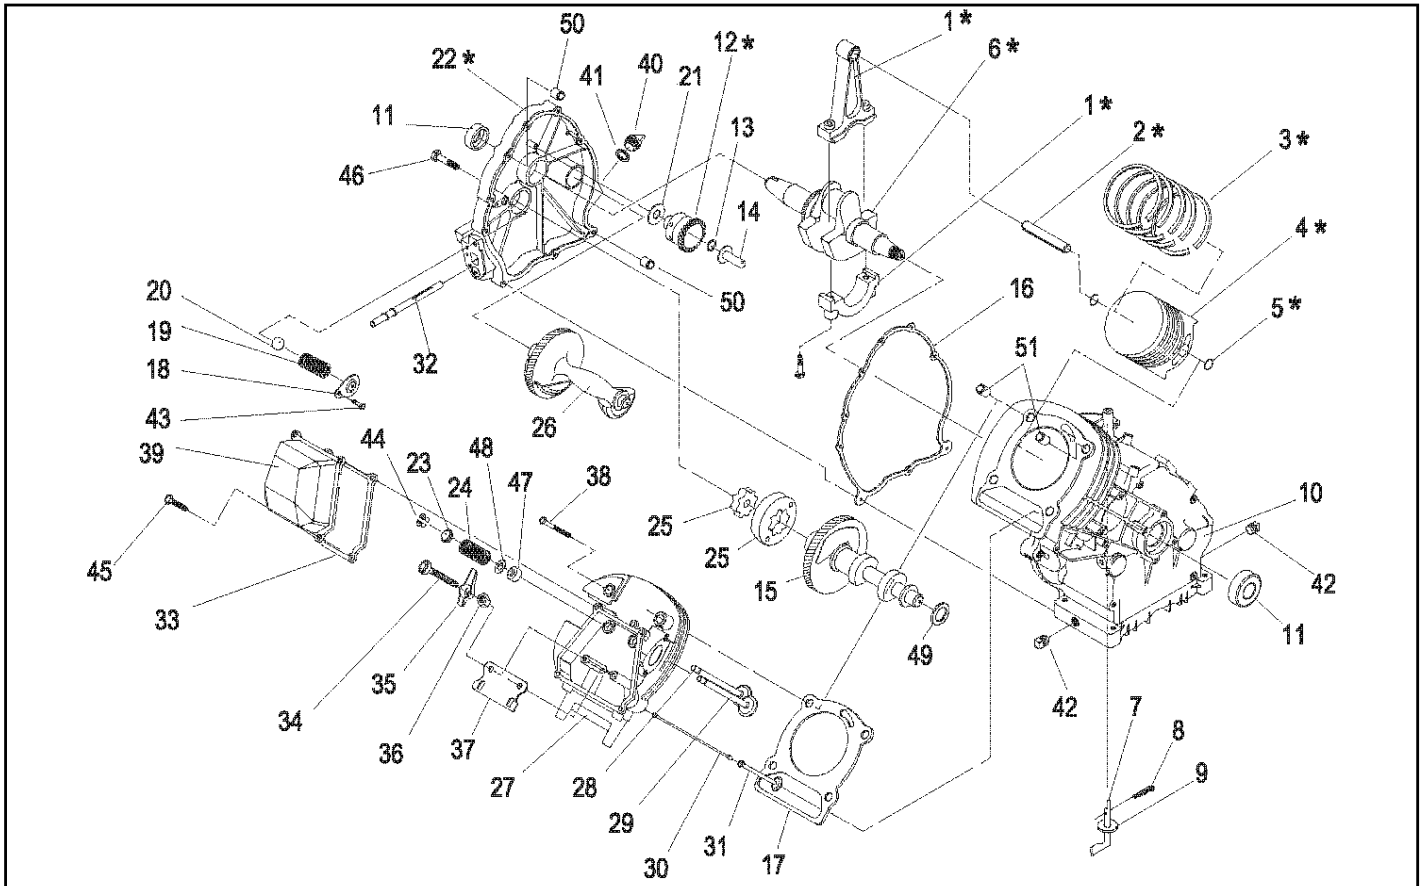

Exploded Views and Parts Lists

Generac GH-410 Engine
Longblock, Large Frame Common Parts – Drawing No. 0C3885A-A

ITEM	PART NO.	QTY.	DESCRIPTION	ITEM	PART NO.	QTY.	DESCRIPTION
1	*	1	ASSEMBLY, CONNECTING ROD	27	021714	1	ASSY, CYL HEAD W/GUIDES & SEATS
2	*	1	PIN, PISTON D20	28	086516	1	VALVE, EXHAUST
3	*	1	PISTON RING SET	29	086517	1	VALVE, INTAKE
4	*	1	PISTON	30	0D9853B	2	PUSH, ROD
5	*	2	RETAINER, PISTON PIN	31	083897	2	TAPPET
6	*	1	ASSEMBLY, CRANKSHAFT	32	077158	1	ASSEMBLY, OIL PICK-UP SCREEN
7	0A7628	1	ARM, GOVERNOR RC45	33	0C3150	1	GASKET, ROCKER COVER 410
8	078658	1	PIN, "R" GOVERNOR ARM	34	072694	2	STUD, D20 PIVOT BALL
9	078659	2	WASHER, GOV ARM THRUST	35	083907	2	ARM, SOLID ROCKER
10	088261E	1	ASS'Y, CRANKCASE W/PLUGS GN410	36	0D3998	2	NUT, HEX M8-1.0 G8 YELLOW CHROME
11	0E3812	2	SEAL, 35 I.D. CRANKSHAFT	37	078694	1	PLATE, PUSH ROD GUIDE
12	*	1	ASSEMBLY, GOVERNOR GEAR	38	021742	4	SCREW, HHFL M10-1.5 X 105
13	078645	1	C-RING, GOVERNOR GEAR RETAINER	39	0D6094	1	ASSEMBLY, ROCKER COVER BREATHER
14	0A7811	1	SPOOL, GOVERNOR-MACHINED	40	076329	1	PLUG, OIL FILL PLASTIC
15	0A9877	1	ASSEMBLY, CAMSHAFT & GEAR	41	0E0057	1	O-RING, 17.8 I.D. X 2.4 THICK
16	076701	1	GASKET, CRANKCASE	42	0D4788	2	PLUG, STD PIPE 3/8 STEEL SQ HEAD
17	021713B	1	GASKET, HEAD 410	43	074908	1	SCREW, HHTT M5-0.8 X 10 BLACK PAINT
18	078691	1	COVER, OIL PRESSURE RELIEF	44	086515	4	KEEPER, VALVE SPRING
19	0A5771	1	SPRING, OIL RELIEF 360	45	078606	4	SCREW, SHC M6-1.0 X 12 W/LOCK WASHER
20	0A5776	1	BALL, DIA 11/32 PRESSURE LF	46	0A1442	8	SCREW, HHFC M8-1.25 X 42
21	076361	1	WASHER, THRUST GOVERNOR GEAR	47	078672	1	SEAL, VALVE STEM D7
22	*	1	ASSEMBLY, GEAR COVER	48	089673	2	WASHER, VALVE SPRING
23	0D2274	2	RETAINER, VALVE SPRING	49	0B2104	1	WASHER, LARGE SPRING
24	0C4391	2	SPRING, VALVE L-71.7N	50	078699B	2	SLEEVE, DOWEL PIN 12mm DIA.
25	086025	1	SET, GEROTOR 12 THICK	51	078699C	2	SLEEVE, DOWEL PIN 14mm DIA.
26	0E3341	1	BALANCER, MACHINED				

* See additional drawing for specific part number for this part.