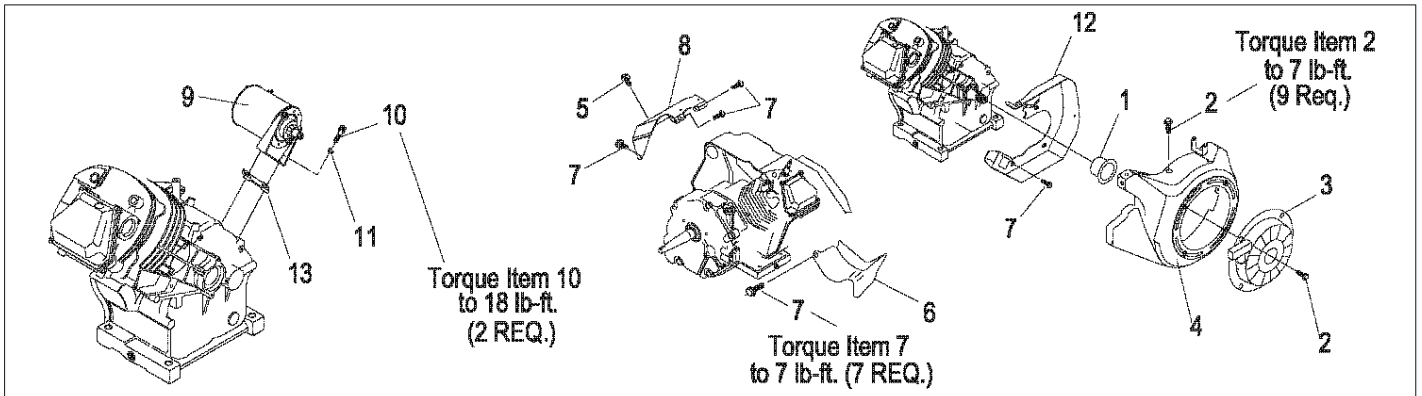

**Exploded Views and Parts Lists**  
**Generac GH-410 Engine**  
**Idle Control Option – Drawing No. 0C3954A**

ITEM	PART NO.	QTY.	DESCRIPTION	ITEM	PART NO.	QTY.	DESCRIPTION
1	078653	1	SWITCH, ENGINE RUN-STOP	11	072734	1	ASSEMBLY, GOVERNOR LEVER
2	085272	1	ASSEMBLY, LOW OIL INDICATOR	12	072735	1	ROD, GOVERNOR CONTROL
3	093104	1	DECAL, L.O.S. GN360 13HP	13	0C3978	1	SPRING, ANTI-LASH
4	092981	1	ASSEMBLY, WIRE	14	083512	2	SCREW, HHTT M8-1.2 X 16 YELLOW CHROME
5	022097	2	WASHER, LOCK M6-1/4	15	0C1503	1	ASSEMBLY, GOVERNOR IDLE CONTROL
6	092079	2	SCREW, HHTT M6-1.0 X 25 BP	16	073100	1	SPRING, GOVERNOR 320/360/410
7	0D9760	1	ASSEMBLY, IGNITION COIL GN410	17	083502	1	BOLT, GOVERNOR ADJUSTMENT M5
8	084329	1	HOUSING, MALE 3-PIN	18	082025	1	NUT, HEX LOCK M5-0.8 NYLON INSERT ZINC
9	085767	.525 FT	SLEEIVING, UL #3- BLACK				
10	0E7585	1	SPARK PLUG, CHAMPION RC14YC				

ITEM	PART NO.	QTY.	DESCRIPTION
------	----------	------	-------------

**Exploded Views and Parts Lists**  
**Generac GH-410 Engine**  
**Flywheel Option, Electric Start – Drawing No. 0C4000B**

ITEM	PART NO.	QTY.	DESCRIPTION	ITEM	PART NO.	QTY.	DESCRIPTION
1	082774	1	KEY, WOODRUFF 4 x 19D	3	067198N	1	WASHER, BELV-20 X 2.2
2	091222C	1	ASSY, FLYWHEEL W/RING GEAR 27 DEGREE	4	067890	1	NUT, HEX - FLYWHEEL

## Exploded Views and Parts Lists

Generac GH-410 Engine  
Trim Group, Electric Start – Drawing No. 0C4130A

ITEM	PART NO.	QTY.	DESCRIPTION	ITEM	PART NO.	QTY.	DESCRIPTION
1	096196	1	CUP, RECOIL 320/360/410	7	045756	7	SCREW, HHTT M6-1.0 X 10 YELLOW CHROME
2	0C1069	9	SCREW, HHTT M6-1.0 X 8 YELLOW CHROME	8	0C4176A	1	WRAPPER, TOP REGULAR STEEL
3	096195	1	ASSEMBLY, RECOIL 320/360/410	9	0D9004A	1	ASSEMBLY, STARTER 46
4	092437	1	ASSEMBLY, BLOWER HOUSING	10	059985	2	SCREW, SHC M8-1.25 X 45 G12.9
5	083512	1	SCREW, HHTT M8-1.25 X 16 YELLOW CHROME	11	022129	2	WASHER, LOCK M8-5/16
6	088434	1	WRAPPER, BOTTOM 12HP HS	12	073116A	1	BACKPLATE, W/ELECTRIC START
				13	0C4373	1	SPACER, ENDFRAME GH410