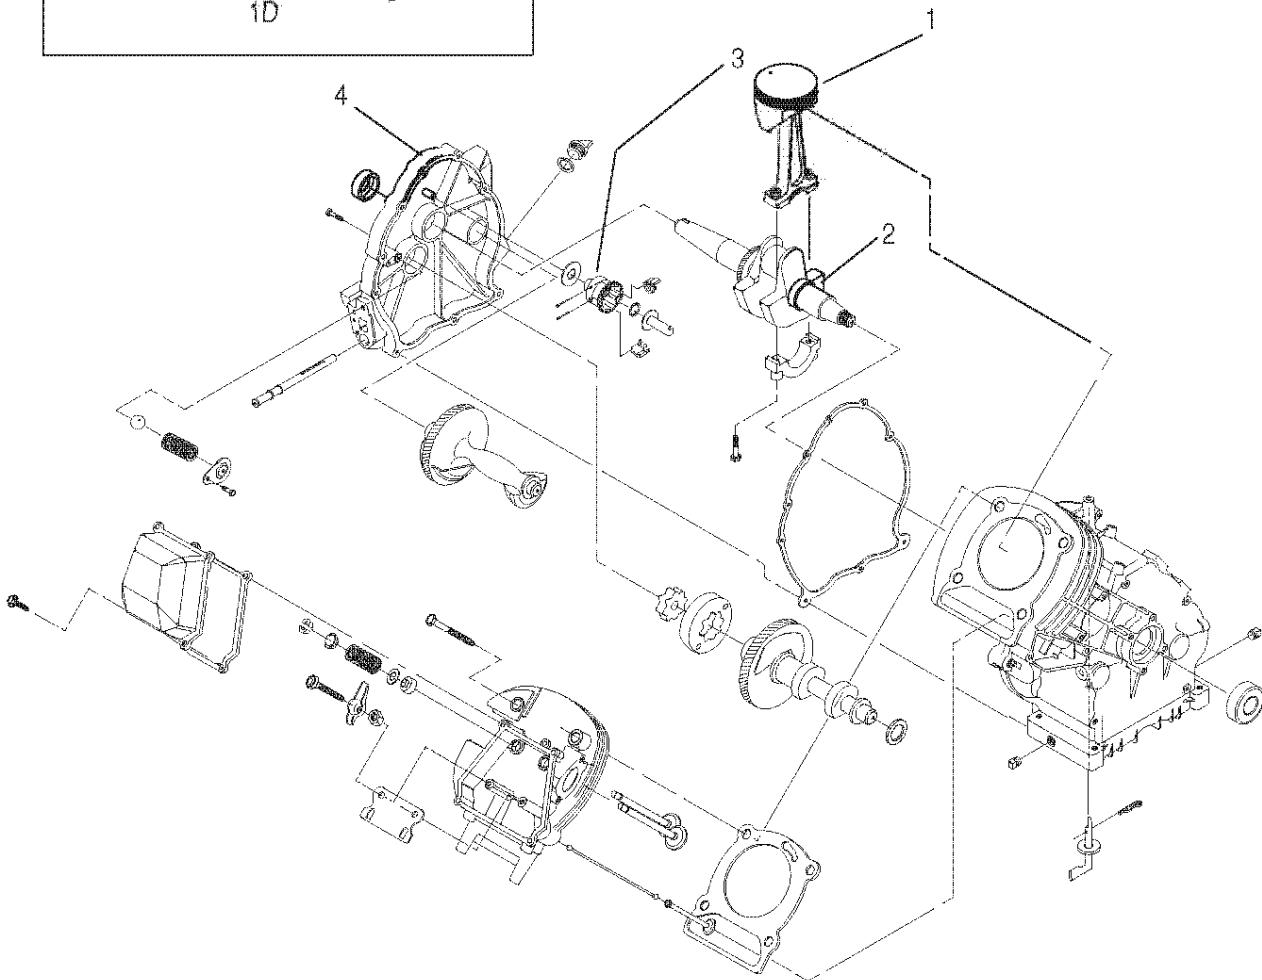

\* See additional drawing for specific part number for this part.

ASSEMBLY, PISTON & CONROD  
 COMPLETE

ITEM	PART NO.	QTY.	DESCRIPTION	ITEM	PART NO.	QTY.	DESCRIPTION
1	0D9241H	1	ASSEMBLY, PISTON, PIN, & CONROD HLC GH410	1E	071983	2	RETAINER, PISTON PIN 20
1A	0E3221	1	ASSEMBLY, CONNECTING ROD 360/410	2	0E8440	1	ASSEMBLY, CRANKSHAFT W/ 0E3505 CRANK
1B	0E1466	1	PIN, PISTON 20 DIA X 48 LG	3	0E6519	1	ASSEMBLY, GOVERNOR GEAR W/STAMPED FLYWEIGHT
1C	021533	1	SET, PISTON RING 90mm DIA.	4	0A8898B	1	ASSEMBLY, GEAR COVER W/TAPER PLUGS
1D	0E2985	1	PISTON, 9.5:1 90mm DIA. LIGHTER				