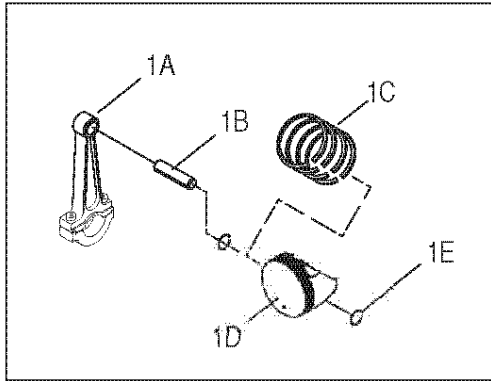

\* See additional drawing for specific part number for this part.

ASSEMBLY, PISTON & CONROD  
 COMPLETE

ITEM	PART NO.	QTY.	DESCRIPTION	ITEM	PART NO.	QTY.	DESCRIPTION
1	0D9241H	1	ASSEMBLY, PISTON, PIN, & CONROD HLC GH410	1E	071983	2	RETAINER, PISTON PIN 20
1A	0E3221	1	ASSEMBLY, CONNECTING ROD 360/410	2	0E8440	1	ASSEMBLY, CRANKSHAFT W/ 0E3505 CRANK
1B	0E1466	1	PIN, PISTON 20 DIA X 48 LG	3	0E6519	1	ASSEMBLY, GOVERNOR GEAR W/STAMPED FLYWEIGHT
1C	021533	1	SET, PISTON RING 90mm DIA.	4	0A8898B	1	ASSEMBLY, GEAR COVER W/TAPER PLUGS
1D	0E2985	1	PISTON, 9.5:1 90mm DIA. LIGHTER				