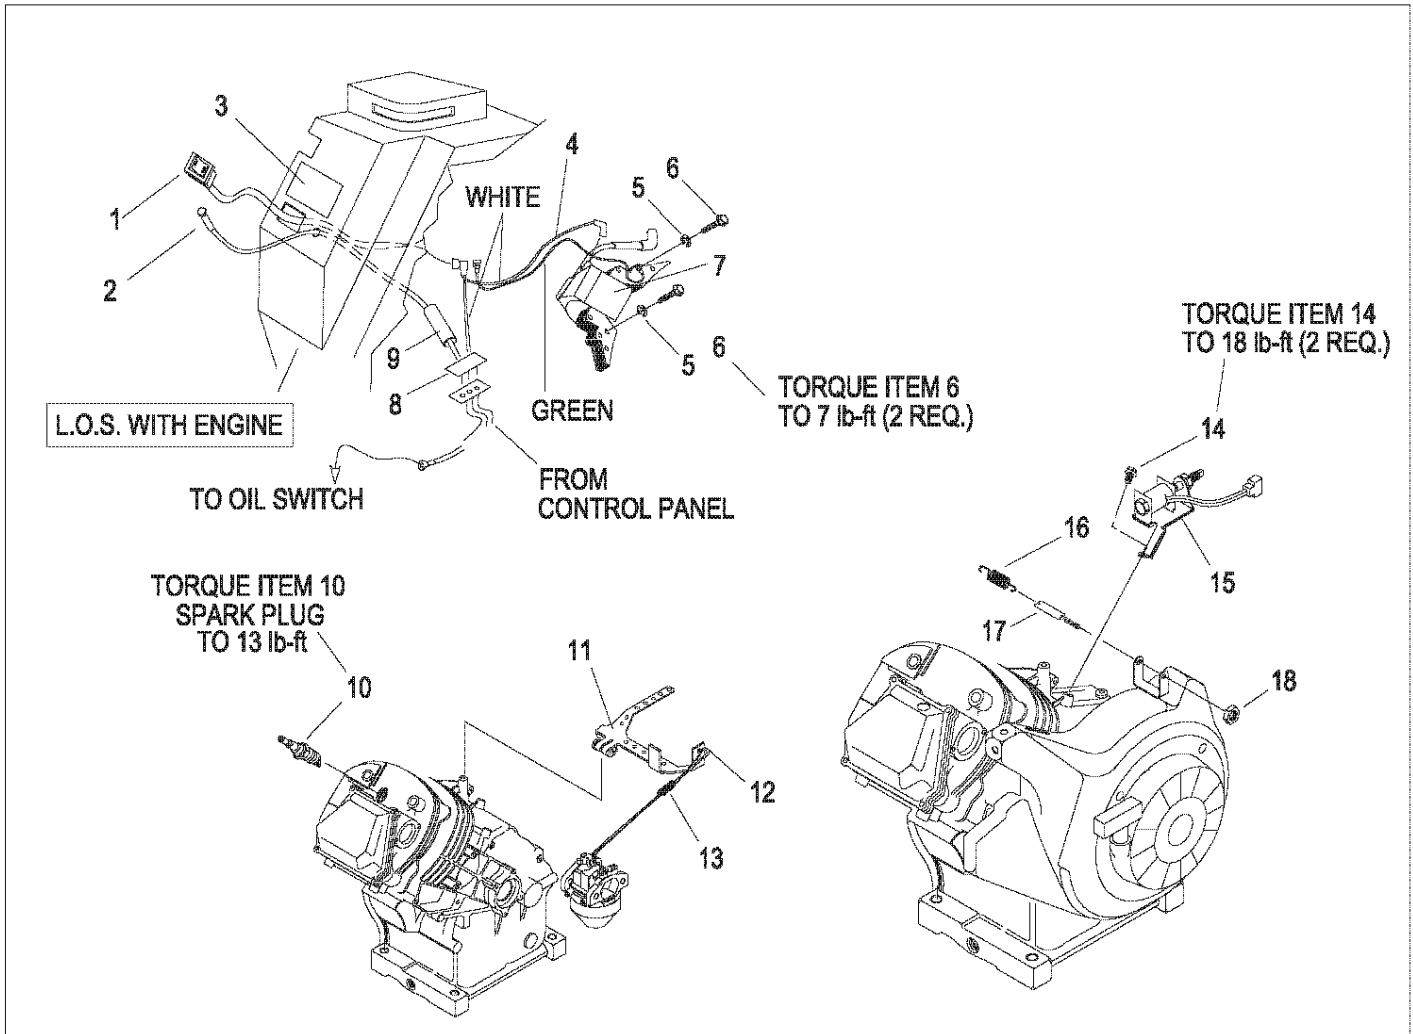

\* See additional drawing for specific part number for this part.

ASSEMBLY, PISTON & CONROD  
 COMPLETE

ITEM	PART NO.	QTY.	DESCRIPTION	ITEM	PART NO.	QTY.	DESCRIPTION
1	0D9241H	1	ASSEMBLY, PISTON, PIN, & CONROD HLC GH410	1E	071983	2	RETAINER, PISTON PIN 20
1A	0E3221	1	ASSEMBLY, CONNECTING ROD 360/410	2	0E8440	1	ASSEMBLY, CRANKSHAFT W/ 0E3505 CRANK
1B	0E1466	1	PIN, PISTON 20 DIA X 48 LG	3	0E6519	1	ASSEMBLY, GOVERNOR GEAR W/STAMPED FLYWEIGHT
1C	021533	1	SET, PISTON RING 90mm DIA.	4	0A8898B	1	ASSEMBLY, GEAR COVER W/TAPER PLUGS
1D	0E2985	1	PISTON, 9.5:1 90mm DIA. LIGHTER				

## Exploded Views and Parts Lists

Generac GH-410 Engine  
Oil Filter Option – Drawing No. 0C3951A-A

ITEM	PART NO.	QTY.	DESCRIPTION	ITEM	PART NO.	QTY.	DESCRIPTION
1	086999	1	GASKET,OIL FILTER ADAPTOR	4	099236	1	SWITCH, OIL PRESSURE 8PSI 1 POLE
2	0D5667	1	ADAPTOR, OIL FILTER NO TAPPED HOLES	5	070185B	1	FILTER, OIL BLACK 75mm LONG
3	049821	2	SCREW, SHC M8-1.25 X 30 G12.9				

**Exploded Views and Parts Lists**  
**Generac GH-410 Engine**  
**Idle Control Option – Drawing No. 0C3954A**

ITEM	PART NO.	QTY.	DESCRIPTION	ITEM	PART NO.	QTY.	DESCRIPTION
1	078653	1	SWITCH, ENGINE RUN-STOP	11	072734	1	ASSEMBLY, GOVERNOR LEVER
2	085272	1	ASSEMBLY, LOW OIL INDICATOR	12	072735	1	ROD, GOVERNOR CONTROL
3	093104	1	DECAL, L.O.S. GN360 13HP	13	0C3978	1	SPRING, ANTI-LASH
4	092981	1	ASSEMBLY, WIRE	14	083512	2	SCREW, HHTT M8-1.2 X 16 YELLOW CHROME
5	022097	2	WASHER, LOCK M6-1/4	15	0C1503	1	ASSEMBLY, GOVERNOR IDLE CONTROL
6	092079	2	SCREW, HHTT M6-1.0 X 25 BP	16	073100	1	SPRING, GOVERNOR 320/360/410
7	0D9760	1	ASSEMBLY, IGNITION COIL GN410	17	083502	1	BOLT, GOVERNOR ADJUSTMENT M5
8	084329	1	HOUSING, MALE 3-PIN	18	082025	1	NUT, HEX LOCK M5-0.8 NYLON INSERT ZINC
9	085767	.525 FT	SLEEIVING, UL #3- BLACK				
10	0E7585	1	SPARK PLUG, CHAMPION RC14YC				