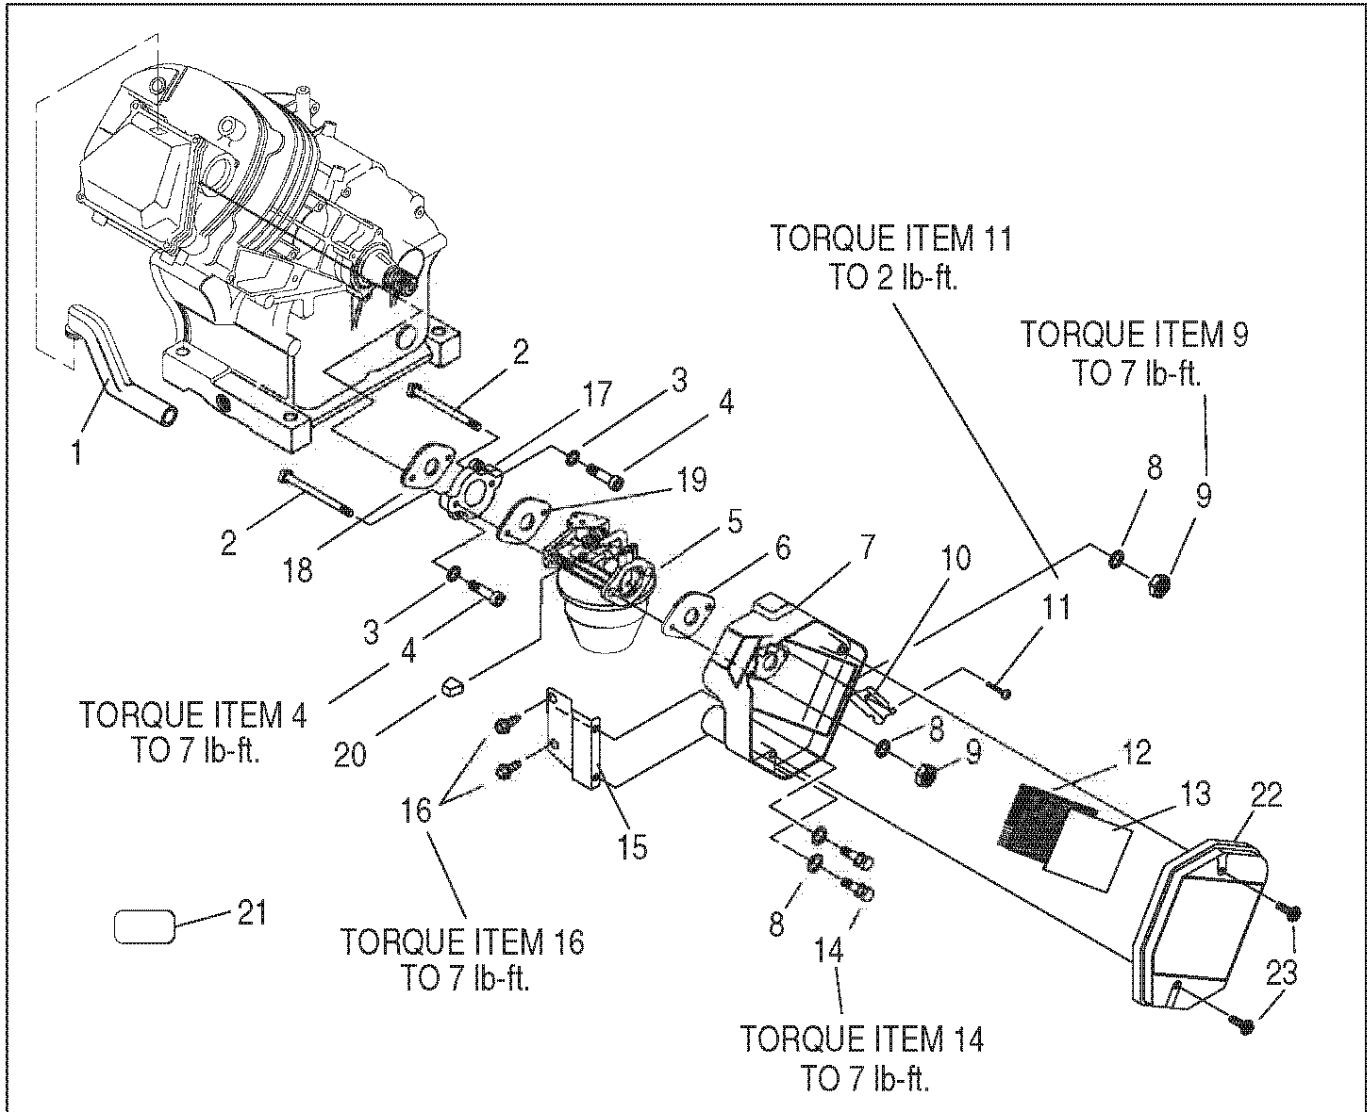

Exploded Views and Parts Lists
Generac GH-410 Engine
Carburetor Option – Drawing No. 0C4165A-A

ITEM	PART NO.	QTY.	DESCRIPTION	ITEM	PART NO.	QTY.	DESCRIPTION
1	0D7199A	1	HOSE, BREATHER 410 HS	13	081646	1	PRECLEANER, AIR FILTER
2	081647	2	BOLT, CARBURETOR MOUNTING	14	079246	2	SCREW, HHC M6-1.0 X 16 W/LOCK WASHER
3	093873	2	WASHER, LOCK M6 RIBBED	15	090827	1	BRACKET, AIR CLEANER
4	040945	2	SCREW, SHC M6-1.0 X 20 G12.9 ZINC PLATED	16	045756	2	SCREW, HHTT M6-1.0 X 10 YELLOW CHROME
5	0A4600	1	CARBURETOR, 410HS	17	091028	1	ADAPTER, "K"
6	090970	1	GASKET, AIR CLEANER	18	091039	*	GASKET, INTAKE ADAPTER
7	073108A	1	BASE, AIR CLEANER	19	089228	1	GASKET, CARBURETOR/MANIFOLD
8	049811	4	WASHER, FLAT M6	20	083504	1	KNOB, CHOKE LEVER
9	0B2236	2	NUT, HEX LOCK M6-1.0 NYLON INSERT	21	0D8054A	1	DECAL, EMISSION 2GNXS.4072GA
10	091204	1	PLATE, SPITBACK	22	073104B	1	COVER, AIR CLEANER 13GN
11	059635	1	PLASTITE, SC #8 X .37 LONG	23	078609	2	BOLT, AIR CLEANER COVER
12	073111	1	ELEMENT, AIR FILTER