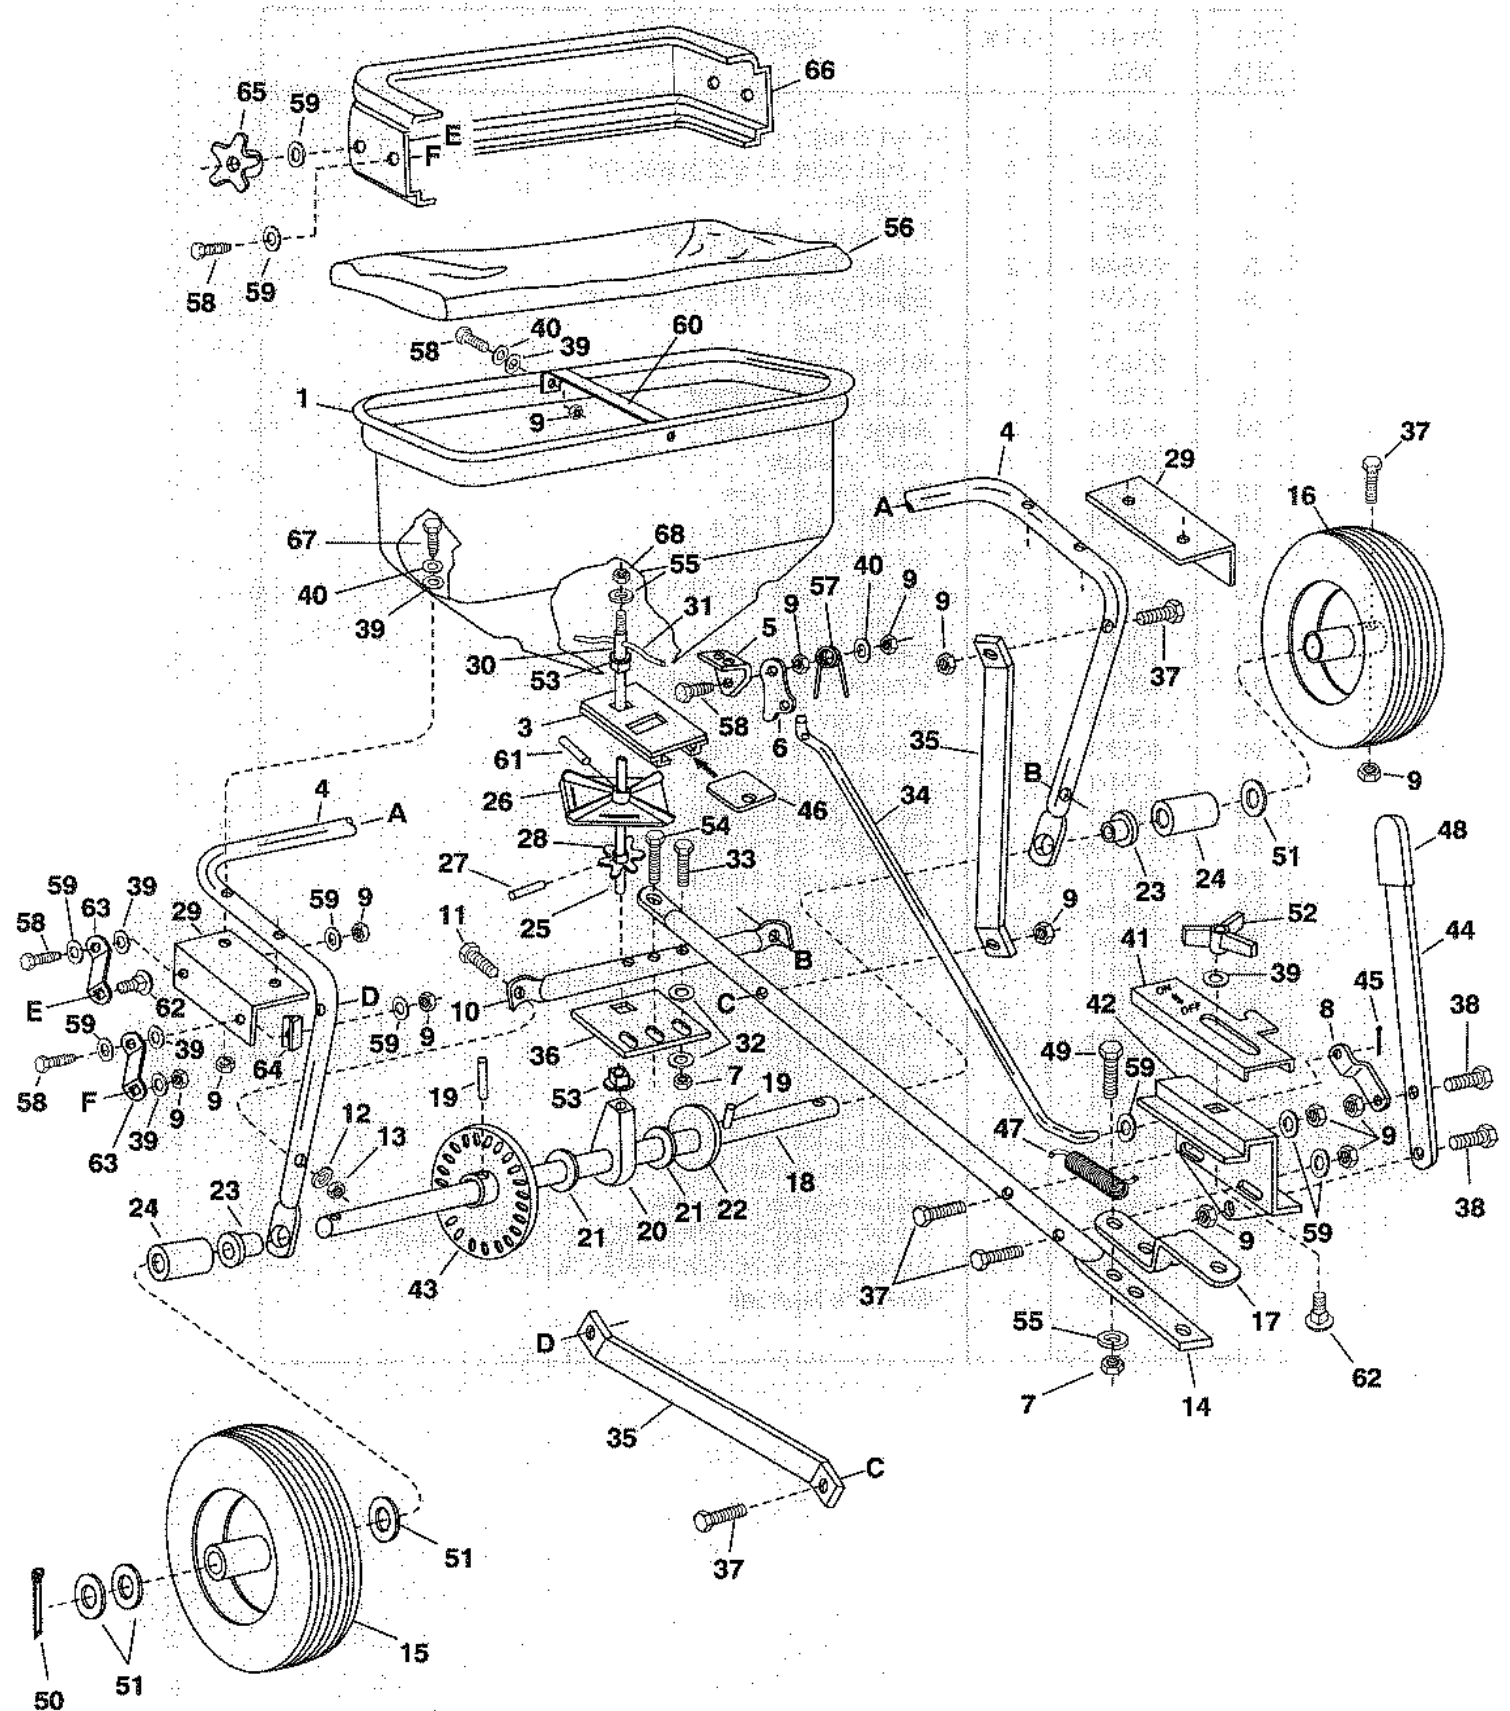

REPAIR PARTS FOR BROADCAST SPREADER MODEL 501871-206

REPAIR PARTS FOR BROADCAST SPREADER MODEL 501871-206

REF. NO.	PART NO.	QTY.	DESCRIPTION	REF. NO.	PART NO.	QTY.	DESCRIPTION
1	44480	1	Hopper	35	23525	2	Brace, Hitch
2	43882	6	Rivet - Stainless	36	23762	1	Shaft Support Plate
3	62482	1	Ass'y - Guide Closure	37	1509-069	8	Bolt, Hex 1/4-20 x 1-3/4"
4	44462	1	Tube Frame	38	43866	2	Bolt, Hex 1/4-20 x 5/8" Lg. Gr. 5
5	23753	1	Slide Gate Angle Bracket	39	1543-069	13	Washer, Nylon
6	23758	1	Slide Gate Bracket	40	43088	11	Washer, Flat 1/4" Std.
7	43082	5	Nut, Hex Lock 3/8-16 Thd.	41	23755	1	Gauge, Flow Control
8	23756	1	Flow Control Link	42	23754	1	Bracket, Flow Control Mount
9	43013	24	Nut, Hex Lock 1/4-20 Thread	43	62474	1	Gear Ass'y.
10	43808	1	Tube Crossover	44	23757	1	Flow Control Arm
11	43084	2	Bolt, Hex 5/16-18 x 1-3/4" Lg.	45	44101	1	Cotter Pin 3/32" x 3/4" Lg.
12	43086	2	Lock Washer, 5/16"	46	23533	1	Plate, Closure
13	43064	2	Nut, Hex Lock 5/16-18 Thd.	47	43000	1	Spring, Extension
14	44487	1	Tube, Hitch	48	43848	1	Grip, Flow Control Arm
15	47081	1	Wheel Ass'y, 15" x 6.75"	49	43087	2	Bolt, Hex 3/8-16 x 1-1/4" Lg.
16	47080	1	Wheel Ass'y, 15" x 6.75" W/ Hole	50	43093	1	Cotter Pin, 1/8" x 1-1/2" Lg.
17	23687	1	Bracket, Hitch	51	43009	4	Washer 1-5/8" O.D. x 25/32" I.D.
18	24126	1	Shaft, Axle	52	43849	1	Knob, Plastic 1/4-20 Thread
19	43851	2	Pin, Spring 3/16" Dia. x 1.25" Lg.	53	44285	2	Bushing Delrin 3/8 I.D.
20	43871	1	Bushing, Axle Shaft	54	43054	1	Bolt, Hex 3/8-16 x 2" Lg. Gr. 5
21	1540-032	5	Washer, Flat .78" I.D.	55	43003	3	Lock Washer, 3/8"
22	1540-162	1	Washer, Flat 3/4"	56	43962	1	Vinyl Hopper Cover
23	44798	2	Bearing Flange	57	44566	1	Spring, Torsion
24	45151	2	Spacer	58	43012	9	Bolt, Hex 1/4-20 x 3/4" Lg. Gr. 5
25	23524	1	Shaft, Sprocket	59	R19111116	17	Washer, 5/16" SAE
26	04367	1	Spreader Plate	60	23697	1	Strap, Hopper
27	43850	1	Pin, Spring 1/8" x 5/8" Lg.	61	46055	1	Pin, Spring 1/8" x 1" Lg.
28	44468	1	Sprocket - 6 T.	62	44950	3	Bolt, Carriage 1/4-20 x 3/4" Lg.
29	24125	2	Bracket, Shield	63	23998	4	Bracket, Shield Swivel
30	23766	1	Sleeve, Agitator	64	23999	2	Bracket, Angle Stop
31	43878	1	Wire, Agitator	65	46120	2	Knob, Plastic 1/4-20 Thds.
32	43070	5	Washer, Flat 3/8"	66	46119	1	Hopper Guard
33	41576	2	Bolt, Hex 3/8-16 x 1-3/4" Lg. Gr. 5	67	46699	4	Bolt, Hex 1/4-20 x 2" Lg. Gr. 5
34	44469	1	Rod, Flow Control	68	43015	1	Nut, Hex 3/8-16 Thread
					47082	1	Owner's Manual