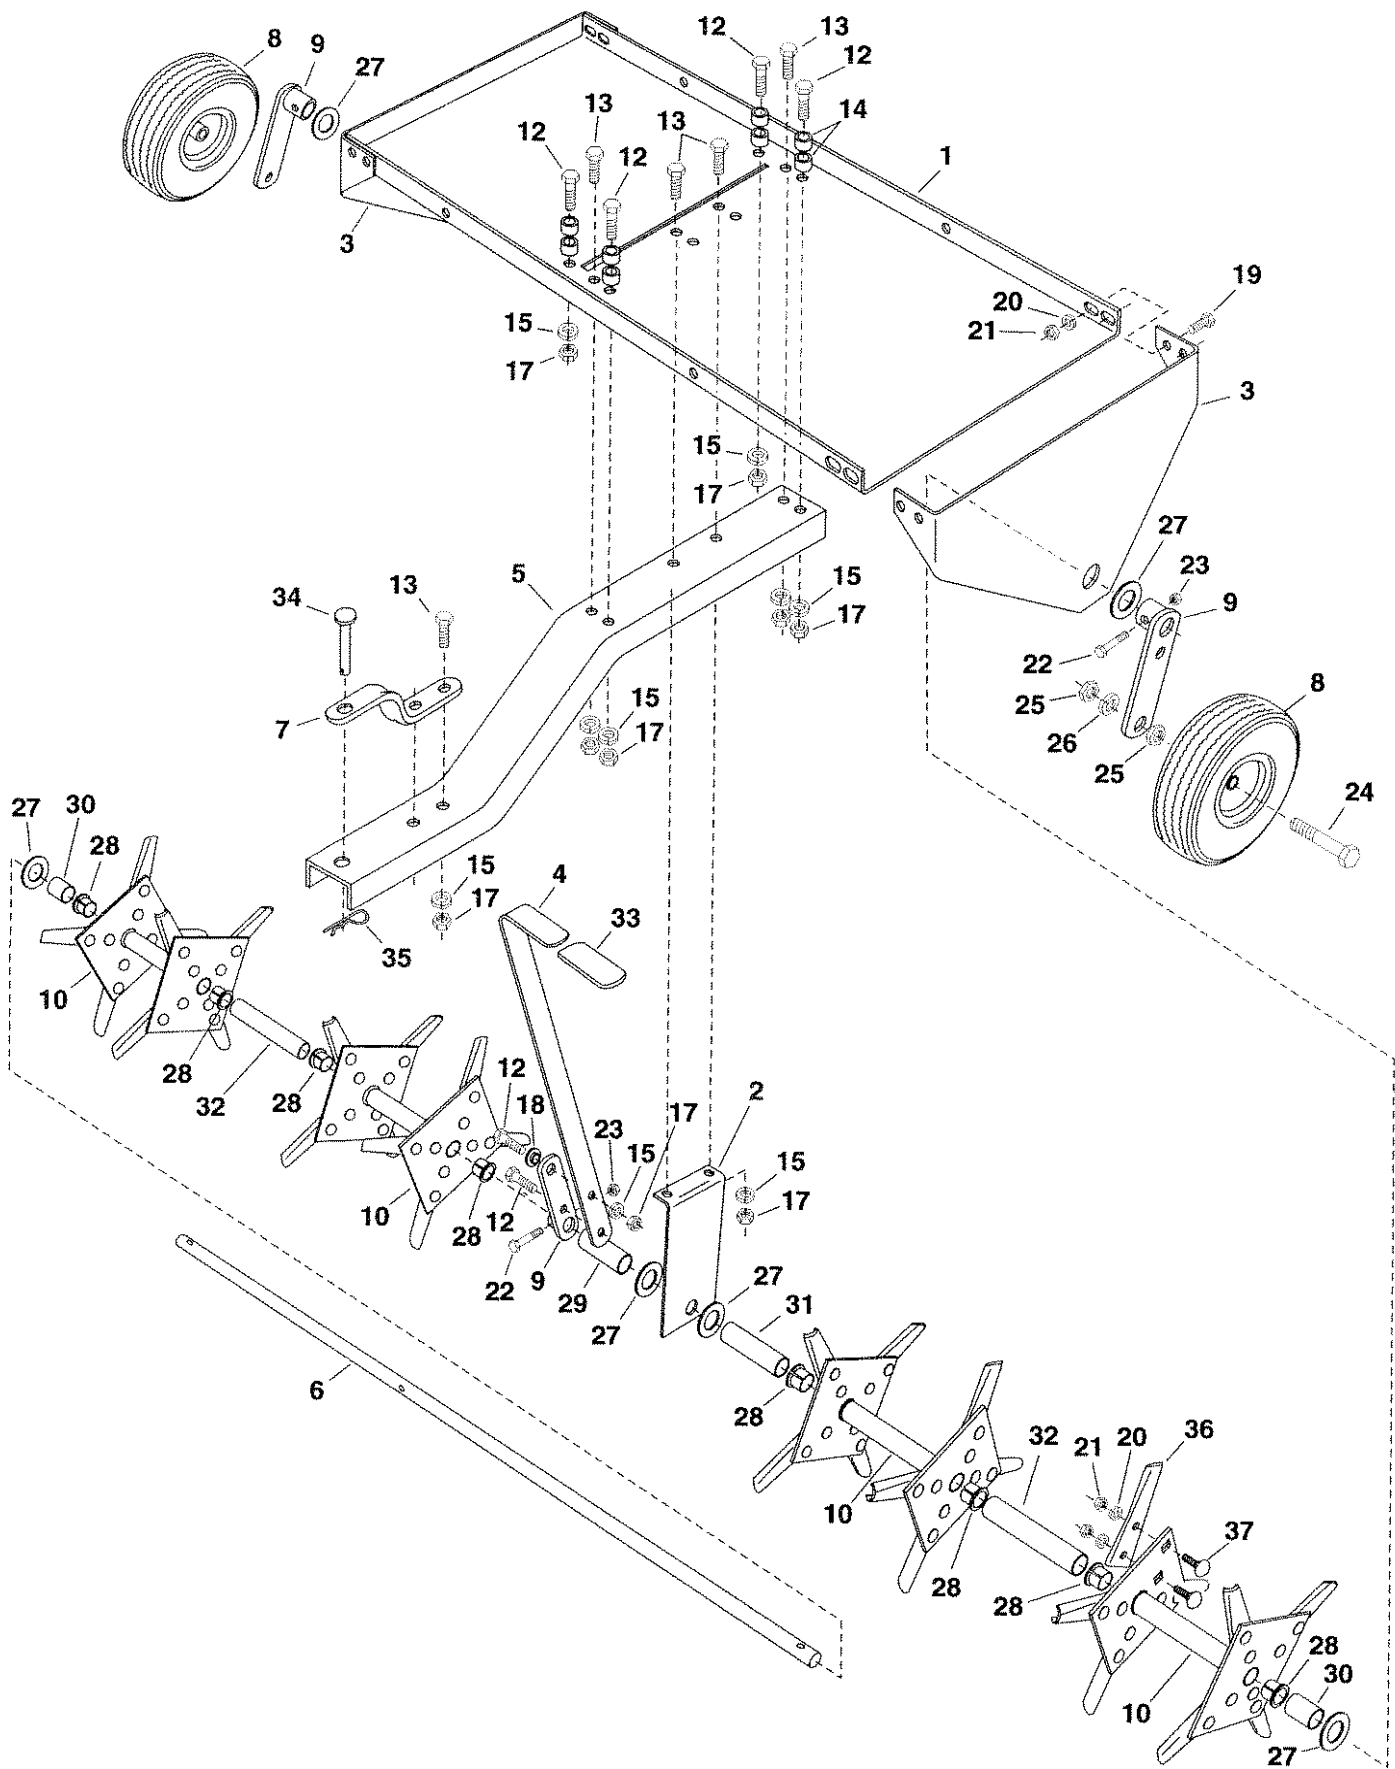

# REPAIR PARTS FOR 48" PLUG AERATOR MODEL 45-0299

# REPAIR PARTS FOR 48" PLUG AERATOR MODEL 45-0299

REF. NO.	PART NO.	QTY.	DESCRIPTION	REF. NO.	PART NO.	QTY.	DESCRIPTION
1	24625	1	Tray (48")	23	43013	3	Hex Lock Nut, 1/4-20 Thd.
2	24623	1	Middle Brace	24	47058	2	Hex Bolt, 1/2-13 x 4" Long
3	24619	2	End Plate	25	43019	4	Hex Jam Nut, 1/2-13 Thd.
4	24624	1	Lift Handle	26	43353	2	Lock Washer, 1/2"
5	24103	1	Tongue	27	43009	8	Flat Washer, 3/4"
6	24626	1	Shaft (48")	28	741-0493A	8	Split Bearing, 3/4"
7	23687	1	Hitch Bracket	29	44474	1	Spacer, 2.38" Long
8	47052	2	Wheel	30	44500	2	Spacer, 1.00" Long
9	63931	3	Wheel Bracket Assembly	31	46537	1	Spacer, 3.90" Long
10	63929	4	Spool Assembly (Double)	32	47675	2	Spacer, 5.29" Long
12	43087	6	Hex Bolt, 3/8-16 x 1-1/4" Long	33	47707	1	Grip
13	43001	6	Hex Bolt, 3/8-16 x 1" Long	34	47623	1	Hitch Pin, 3/8" Flat Head
14	23625	8	Spacer, 1/4" Long	35	43343	1	Hair Cotter Pin, 1/8"
15	43003	12	Lock Washer, 3/8"	36	23084	32	Knife, Aerator
17	43082	12	Hex Lock Nut, 3/8-16 Thd.	37	43080	64	Carriage Bolt, 5/16-18 x 3/4"
18	44685	1	Spacer, Shoulder		47811	1	Owners Manual
19	43182	8	Hex Bolt, 5/16-18 x 3/4" Long				
20	43086	72	Lock Washer, 5/16"				
21	43064	72	Hex Lock Nut, 5/16-18 Thd.				
22	43648	3	Hex Bolt, 1/4-20 x 1-1/2" Long				