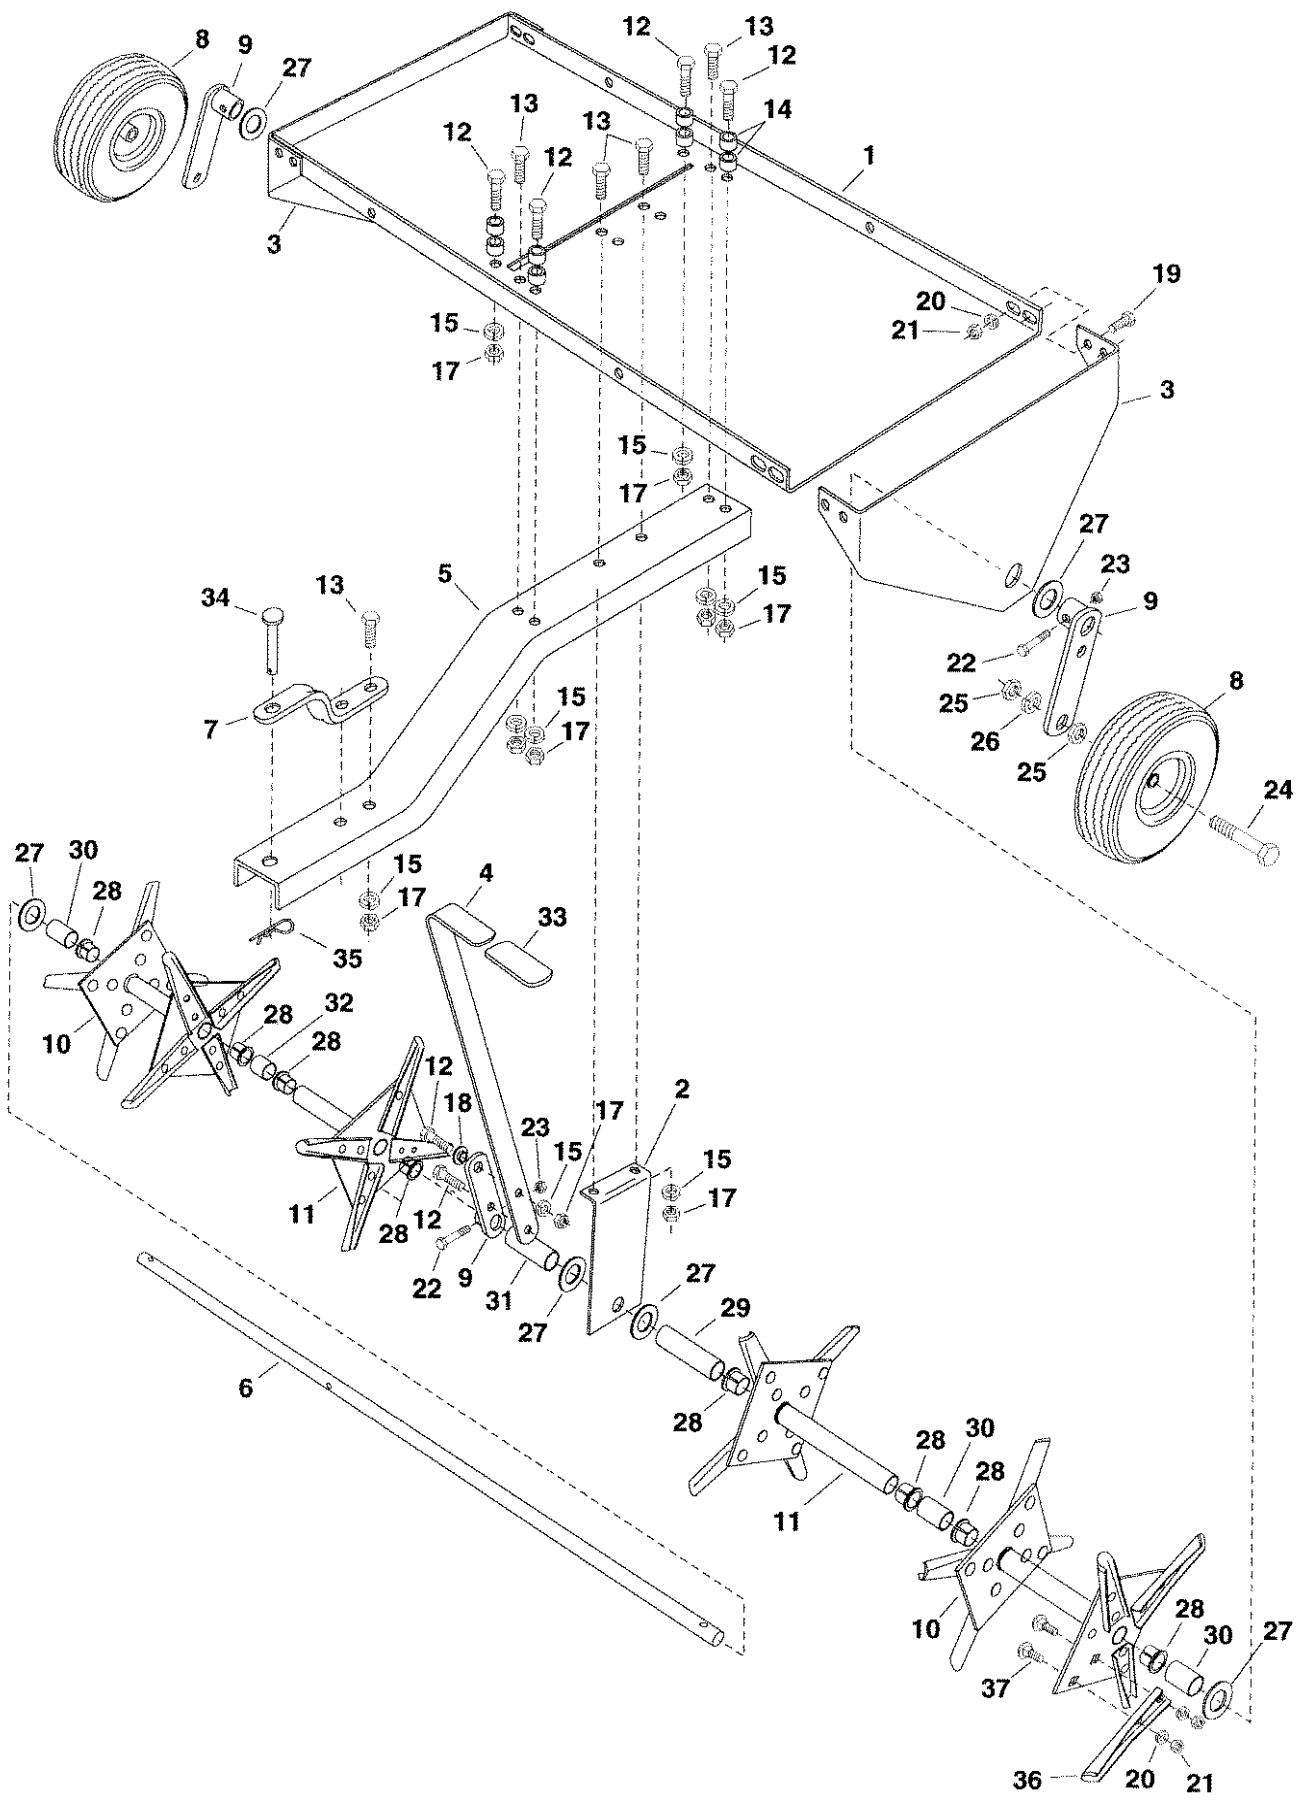

REPAIR PARTS FOR 40" PLUG AERATOR MODEL 45-0298

REPAIR PARTS FOR 40" PLUG AERATOR MODEL 45-0298

REF. NO.	PART NO.	QTY. 40"	DESCRIPTION	REF. NO.	PART NO.	QTY. 40"	DESCRIPTION
1	24618	1	Tray	23	43013	3	Hex Lock Nut, 1/4-20 Thd.
2	24623	1	Middle Brace	24	47058	2	Hex Bolt, 1/2-13 x 4" Long
3	24619	2	End Plate	25	43019	4	Hex Jam Nut, 1/2-13 Thd.
4	24624	1	Lift Handle	26	43353	2	Lock Washer, 1/2"
5	24103	1	Tongue	27	43009	8	Flat Washer, 3/4"
6	24622	1	Shaft	28	741-0439A	8	Split Bearing, 3/4"
7	23687	1	Hitch Bracket	29	45151	1	Spacer, 3.70" Long
8	47052	2	Wheel	30	44494	3	Spacer, 1.33" Long
9	63931	3	Wheel Bracket Assembly	31	44474	1	Spacer, 2.38" Long
10	63929	2	Spool Assembly (Double)	32	44500	1	Spacer, 1.00" Long
11	63930	2	Spool Assembly (Single)	33	47707	1	Grip
12	43087	6	Hex Bolt, 3/8-16 x 1-1/4" Long	34	47623	1	Hitch Pin, 3/8" Flat Head
13	43001	6	Hex Bolt, 3/8-16 x 1" Long	35	43343	1	Hair Cotter Pin, 1/8"
14	23625	8	Spacer, 1/4" Long	36	23084	24	Knife, Aerator
15	43003	12	Lock Washer, 3/8"	37	43080	48	Carriage Bolt, 5/16-18 x 3/4"
17	43082	12	Hex Lock Nut, 3/8-16 Thd.		47649	1	Owners Manual
18	44685	1	Spacer, Shoulder				
19	43182	8	Hex Bolt, 5/16-18 x 3/4" Long				
20	43086	56	Lock Washer, 5/16"				
21	43064	56	Hex Lock Nut, 5/16-18 Thd.				
22	43648	3	Hex Bolt, 1/4-20 x 1-1/2" Long				