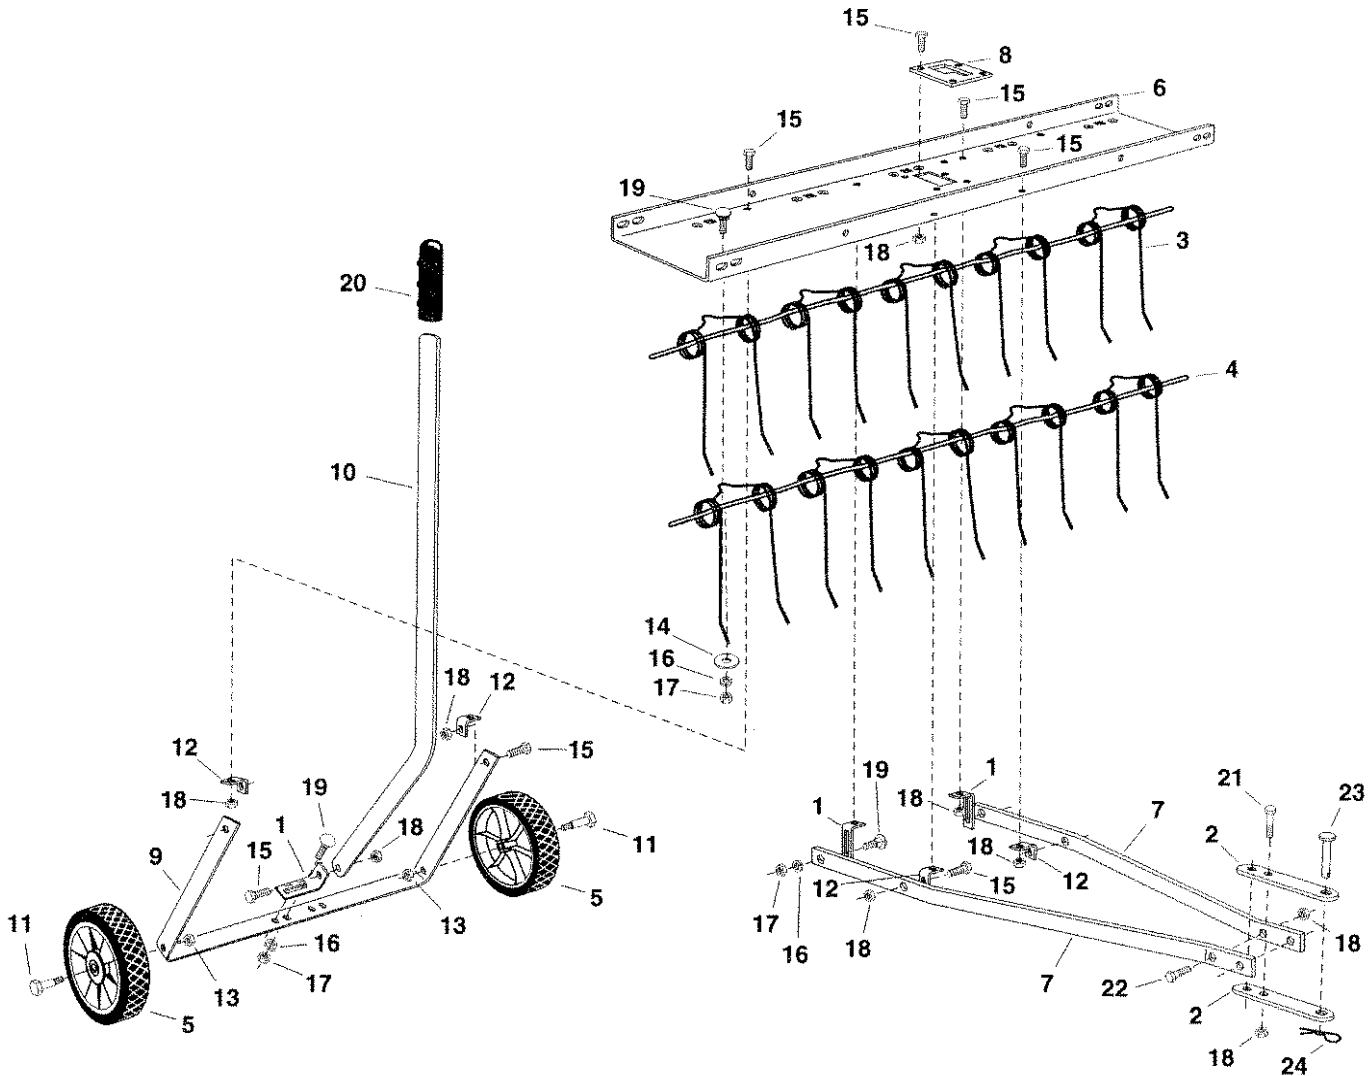

REPAIR PARTS FOR TINE DE-THATCHER MODEL NO's. 45-0294 (40") & 45-0295 (48")

REF. NO.	PART NO.	QTY.		DESCRIPTION	REF. NO.	PART NO.	QTY.		DESCRIPTION
		40"	48"				40"	48"	
1	23442	3	3	Hitch Arm Mount Bracket	13	43082	2	2	Hex Lock Nut, 3/8-16
2	23981	2	2	Hitch Bracket	14	43070	10	12	Flat Washer, 3/8"
3	43783	10	12	Spring Tine	15	43182	15	15	Hex Bolt, 5/16" x 3/4"
4	47633	2	2	Spring Alignment Wire	16	43086	14	16	Lock washer 5/16"
5	43021	2	2	Wheel	17	43083	14	16	Hex Nut, 5/16-18
6	24593	1	-	Tine Shield (40")	18	43064	19	19	Hex Lock Nut, 5/16-18
	24627	-	1	Tine Shield (48")	19	44326	14	16	Carriage Bolt, 5/16" x 1"
7	23914	2	2	Hitch Mount Arm	20	43943	1	1	Handle Grip
8	24594	1	1	Lift Plate	21	44180	2	2	Hex Bolt, 5/16-18 x 2"
9	24595	1	1	Axle Bracket	22	43840	2	2	Hex Bolt, 5/16-18 x 1-1/4"
10	24596	1	1	Lift Handle	23	47623	1	1	Hitch Pin, 3/8" (Flat Head)
11	43029	2	2	Shoulder Bolt	24	43343	1	1	Hair Cotter Pin, 1/8"
12	23826	4	4	Angle Bracket		47634	1	1	Owner's Manual