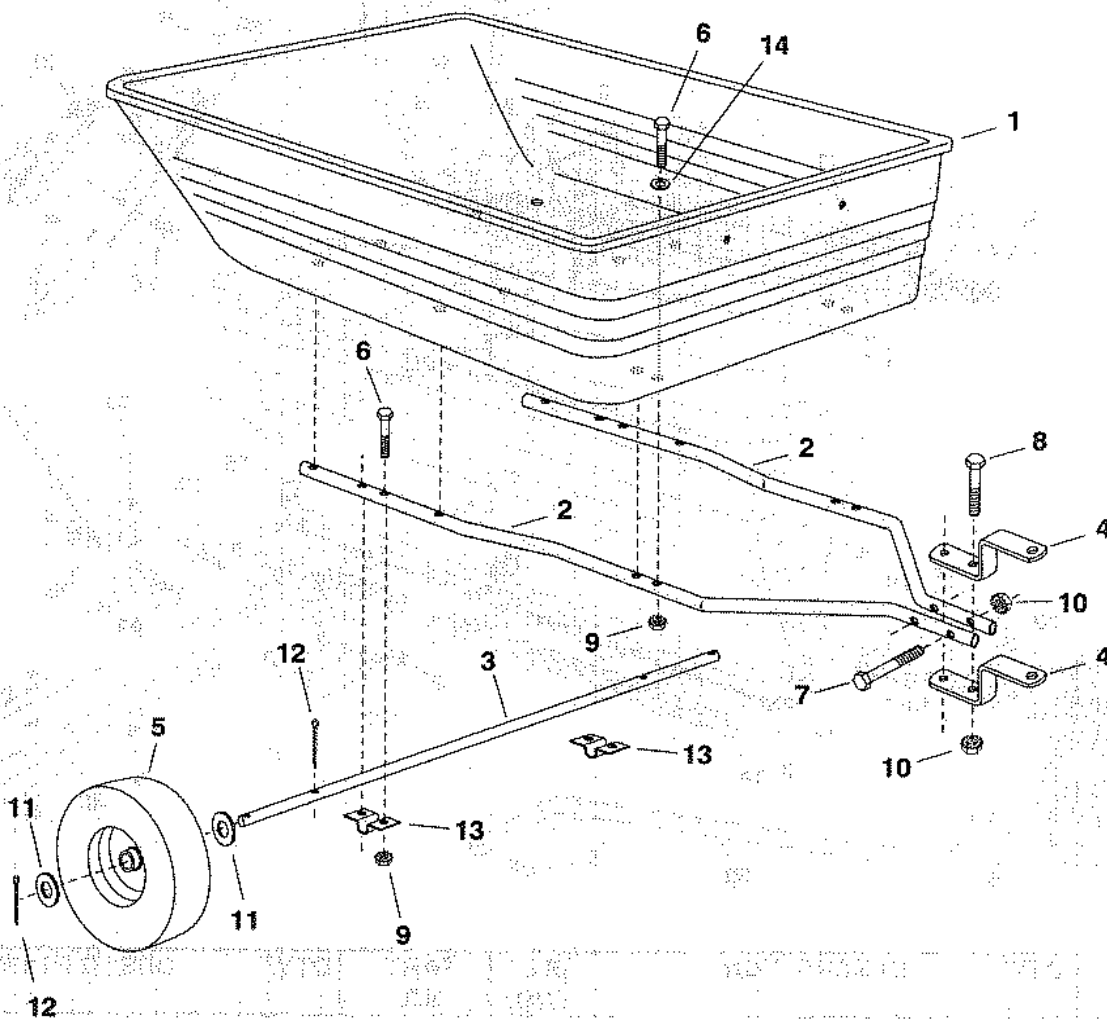

REPAIR PARTS FOR POLY CART MODEL 45-0289

| REF. NO. | PART NO. | QTY. | DESCRIPTION |
|----------|----------|------|--------------------------------------|
| 1 | 47019 | 1 | Poly Tray |
| 2 | 47463 | 2 | Hitch Tube |
| 3 | 24546 | 1 | Axle, 3/4" |
| 4 | 23014 | 2 | Hitch Bracket |
| 5 | 44456 | 2 | Wheel Assembly |
| 6 | 1509-69 | 12 | Hex Bolt, 1/4-20 x 1-3/4" Lg. |
| 7 | 46782 | 2 | Hex Bolt, 5/16-18 x 3" Lg. |
| 8 | 43224 | 2 | Hex Bolt, 5/16-18 x 2-1/4" Lg. |
| 9 | 46978 | 12 | Hex Nut, 1/4-20 (SEMS) Type |
| 10 | 46980 | 4 | Hex Nut, 5/16-18 (SEMS) Type |
| 11 | 43009 | 4 | Washer, Flat 3/4" 1.59" OD x .78" ID |
| 12 | 43010 | 4 | Cotter Pin, 1/8" Dia. x 1" |
| 13 | 23917 | 2 | Axle Clamp |
| 14 | 43088 | 8 | Washer, Flat 1/4" Std. Wrought |
| | 47466 | 1 | Owner's Manual |