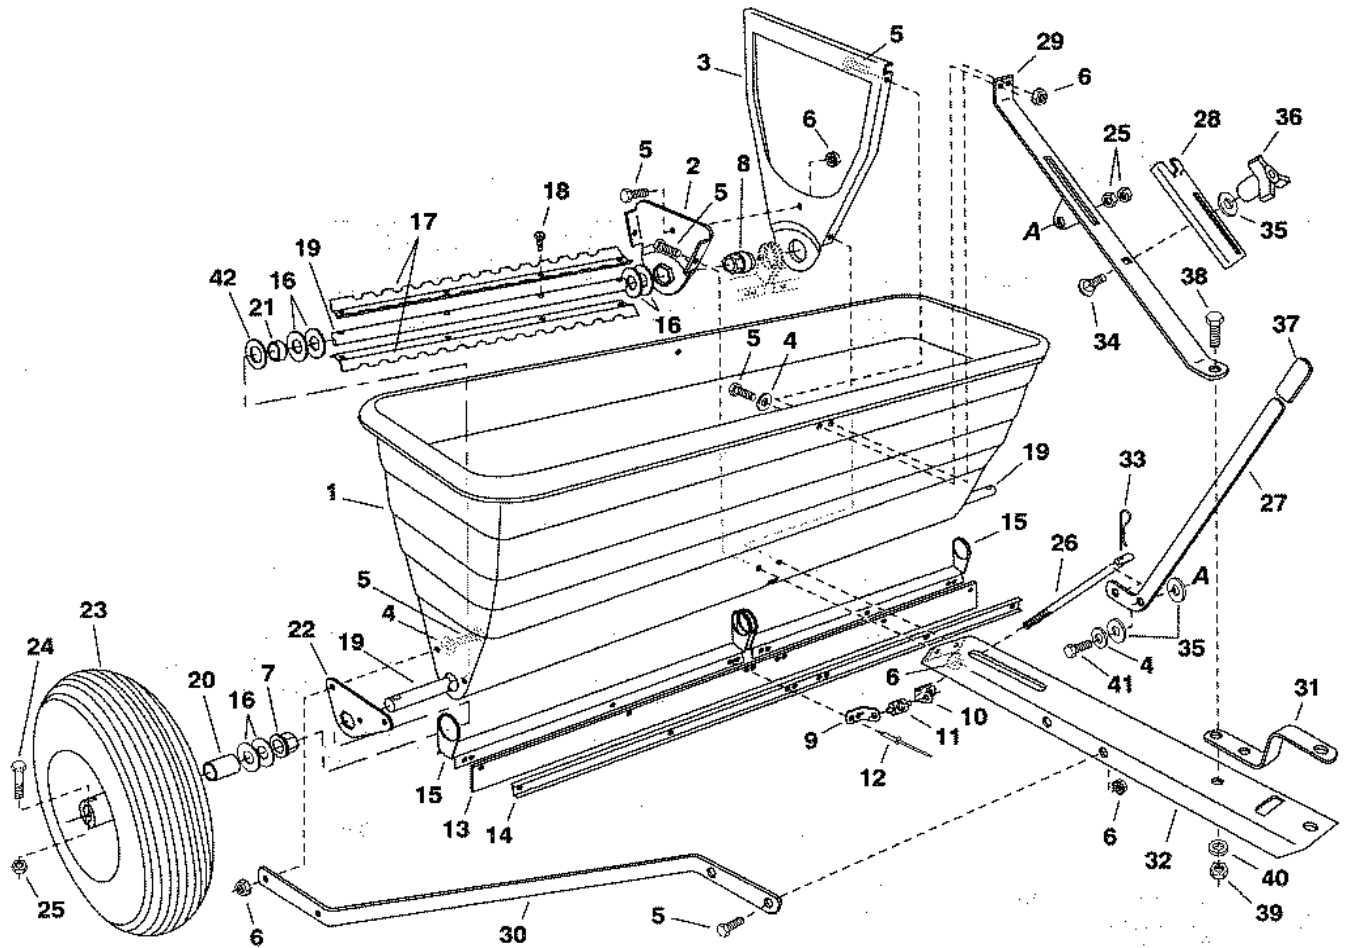

REPAIR PARTS FOR 175 LB. DROP SPREADER MODEL 45-0288

REF. NO.	PART NO.	QTY.	DESCRIPTION	REF. NO.	PART NO.	QTY.	DESCRIPTION
1	47451	1	Hopper	22	24534	2	Plate, Bearing
2	24536	1	Hopper Center Plate (Small)	23	44457	2	Wheel
3	24535	1	Hopper Center Plate (Large)	24	1509-69	2	Bolt, Hex 1/4-20 x 1-3/4" Lg.
4	43088	9	Washer, 1/4"	25	43013	4	Nut, Hex Lock 1/4-20 Thd.
5	43866	18	Bolt, Hex 1/4-20 x 5/8"	26	47457	1	Rod, Flow Control
6	46978	18	Nut, Hex (SIMS) 1/4-20 Thd.	27	24541	1	Arm, Flow Control
7	741-0245	2	Bearing, Flange	28	24542	1	Gauge, Flow Control
8	47484	1	Bearing, Hex Flange	29	63850	1	Brace Assembly, Hopper
9	24538	1	Bracket, Feed Plate (RH)	30	24532	2	Brace, Tongue
10	24539	1	Bracket, Feed Plate (LH)	31	23014	1	Hitch Bracket
11	47507	1	Ferrule	32	24531	1	Tongue
12	728-3001	8	Pop Rivet	33	47037	1	Pin, Hair Cotter 5/64"
13	47459	1	Skirt, 48"	34	44950	1	Bolt, Carriage 1/4-20 x 3/4" Lg.
14	47508	1	Retainer, Skirt	35	1543-69	3	Washer, Nylon
15	24537	2	Flow Plate	36	43849	1	Knob, Plastic 1/4-20 Thd.
16	43009	12	Washer	37	43848	1	Grip, Plastic
17	47259	4	Agitator Blade	38	43001	1	Bolt, Hex 3/8-16 x 1" Lg.
18	47476	16	Screw, #8-32 x 3/8" Lg.	39	43082	1	Nut, Hex Lock 3/8-16 Thd.
19	24540	2	Axle	40	43003	1	Lock Washer, 3/8"
20	46497	2	Spacer, Tube 1" OD x 1.2" Lg.	41	1509-90	1	Bolt, Hex 1/4-20 x 1-1/4" Lg.
21	47458	2	Spacer, 1.25" OD x .330" Lg.	42	43601	2	Washer, 1" ID x .06" Thick
					47462	1	Owners Manual