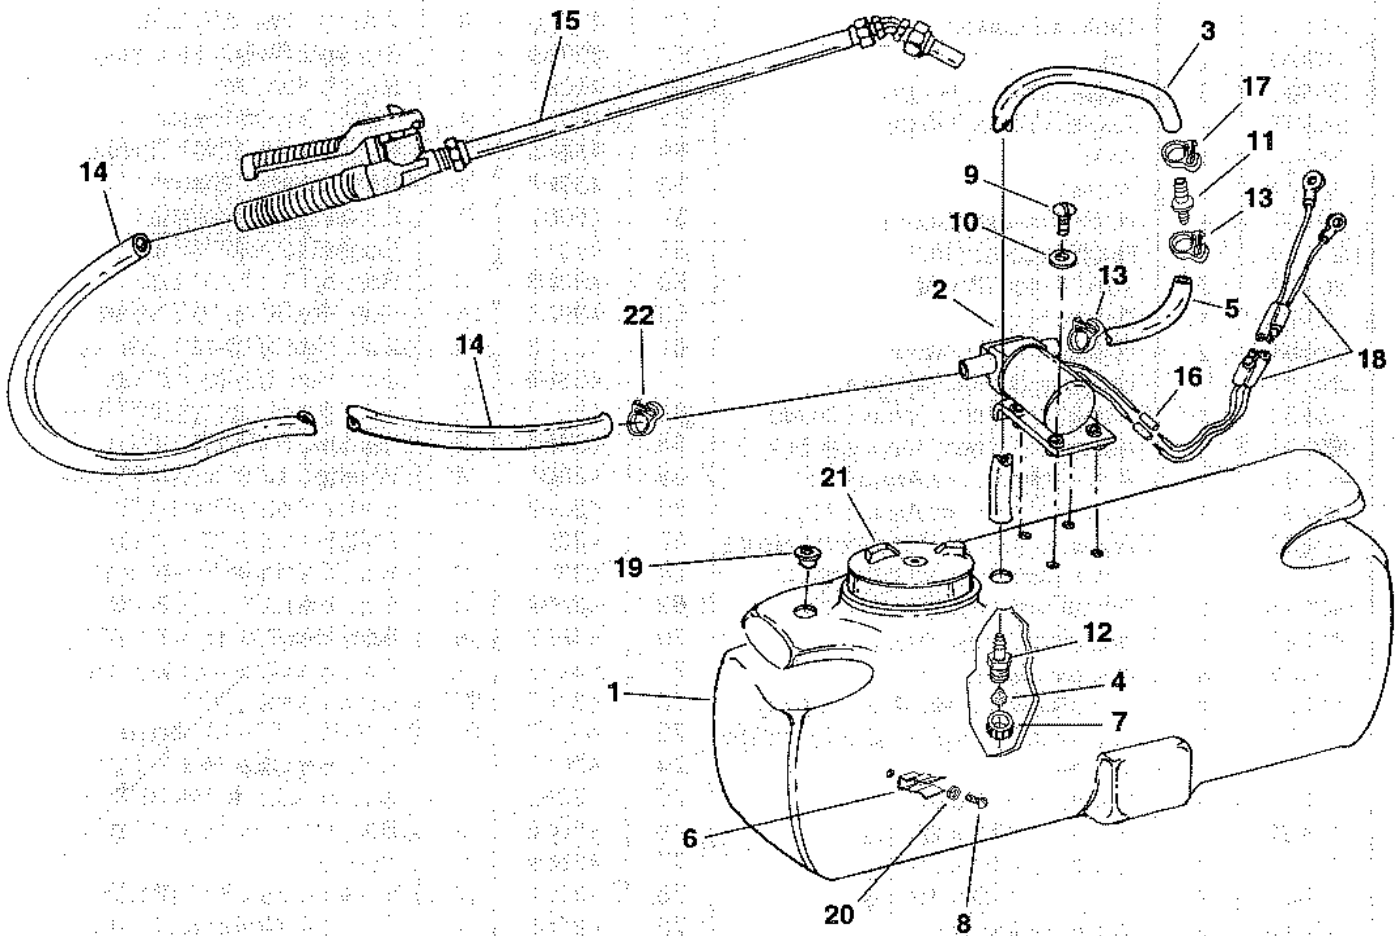

REPAIR PARTS FOR 25 GALLON SPOT SPRAYER - MODEL 45-0287

Ref. No.	Part No.	Qty.	Description	Ref. No.	Part No.	Qty.	Description
1	46283	1	Tank, 25 Gallon	12	46276	1	Adapter, 3/4" GH x 1/2" Barb
2	47001	1	Pump and Motor	13	45026	2	Hose Clamp, 3/8"
3	45022	1	Hose, 1/2" ID (14" Lg.)	14	47393	1	Hose, 1/4" ID (12'6" Lg.)
4	45024	1	Cap Strainer	15	47406	1	Spray Gun
5	47002	1	Hose, 3/8" ID (10" Lg.)	16	46075	2	Terminal
6	45180	1	Hose Clip	17	45025	1	Hose Clamp, 1/2"
7	45032	1	Swivel Nut, 3/4" Garden Hose	18	46073	1	Connector with Wire
8	45040	1	Screw, 10-24 x 1/2" Lg.	19	46287	1	Plug
9	47078	4	Screw, 10-24 x 3/4" Lg.	20	736-0722	1	Lock Washer, 3/16"
10	43910	4	Flat Washer, #10	21	46700	1	Lid, Tank
11	47005	1	Hose Reducer, 1/2" x 3/8"	22	47405	1	Hose Clamp, 1/4"
					47434	1	Owner's Manual