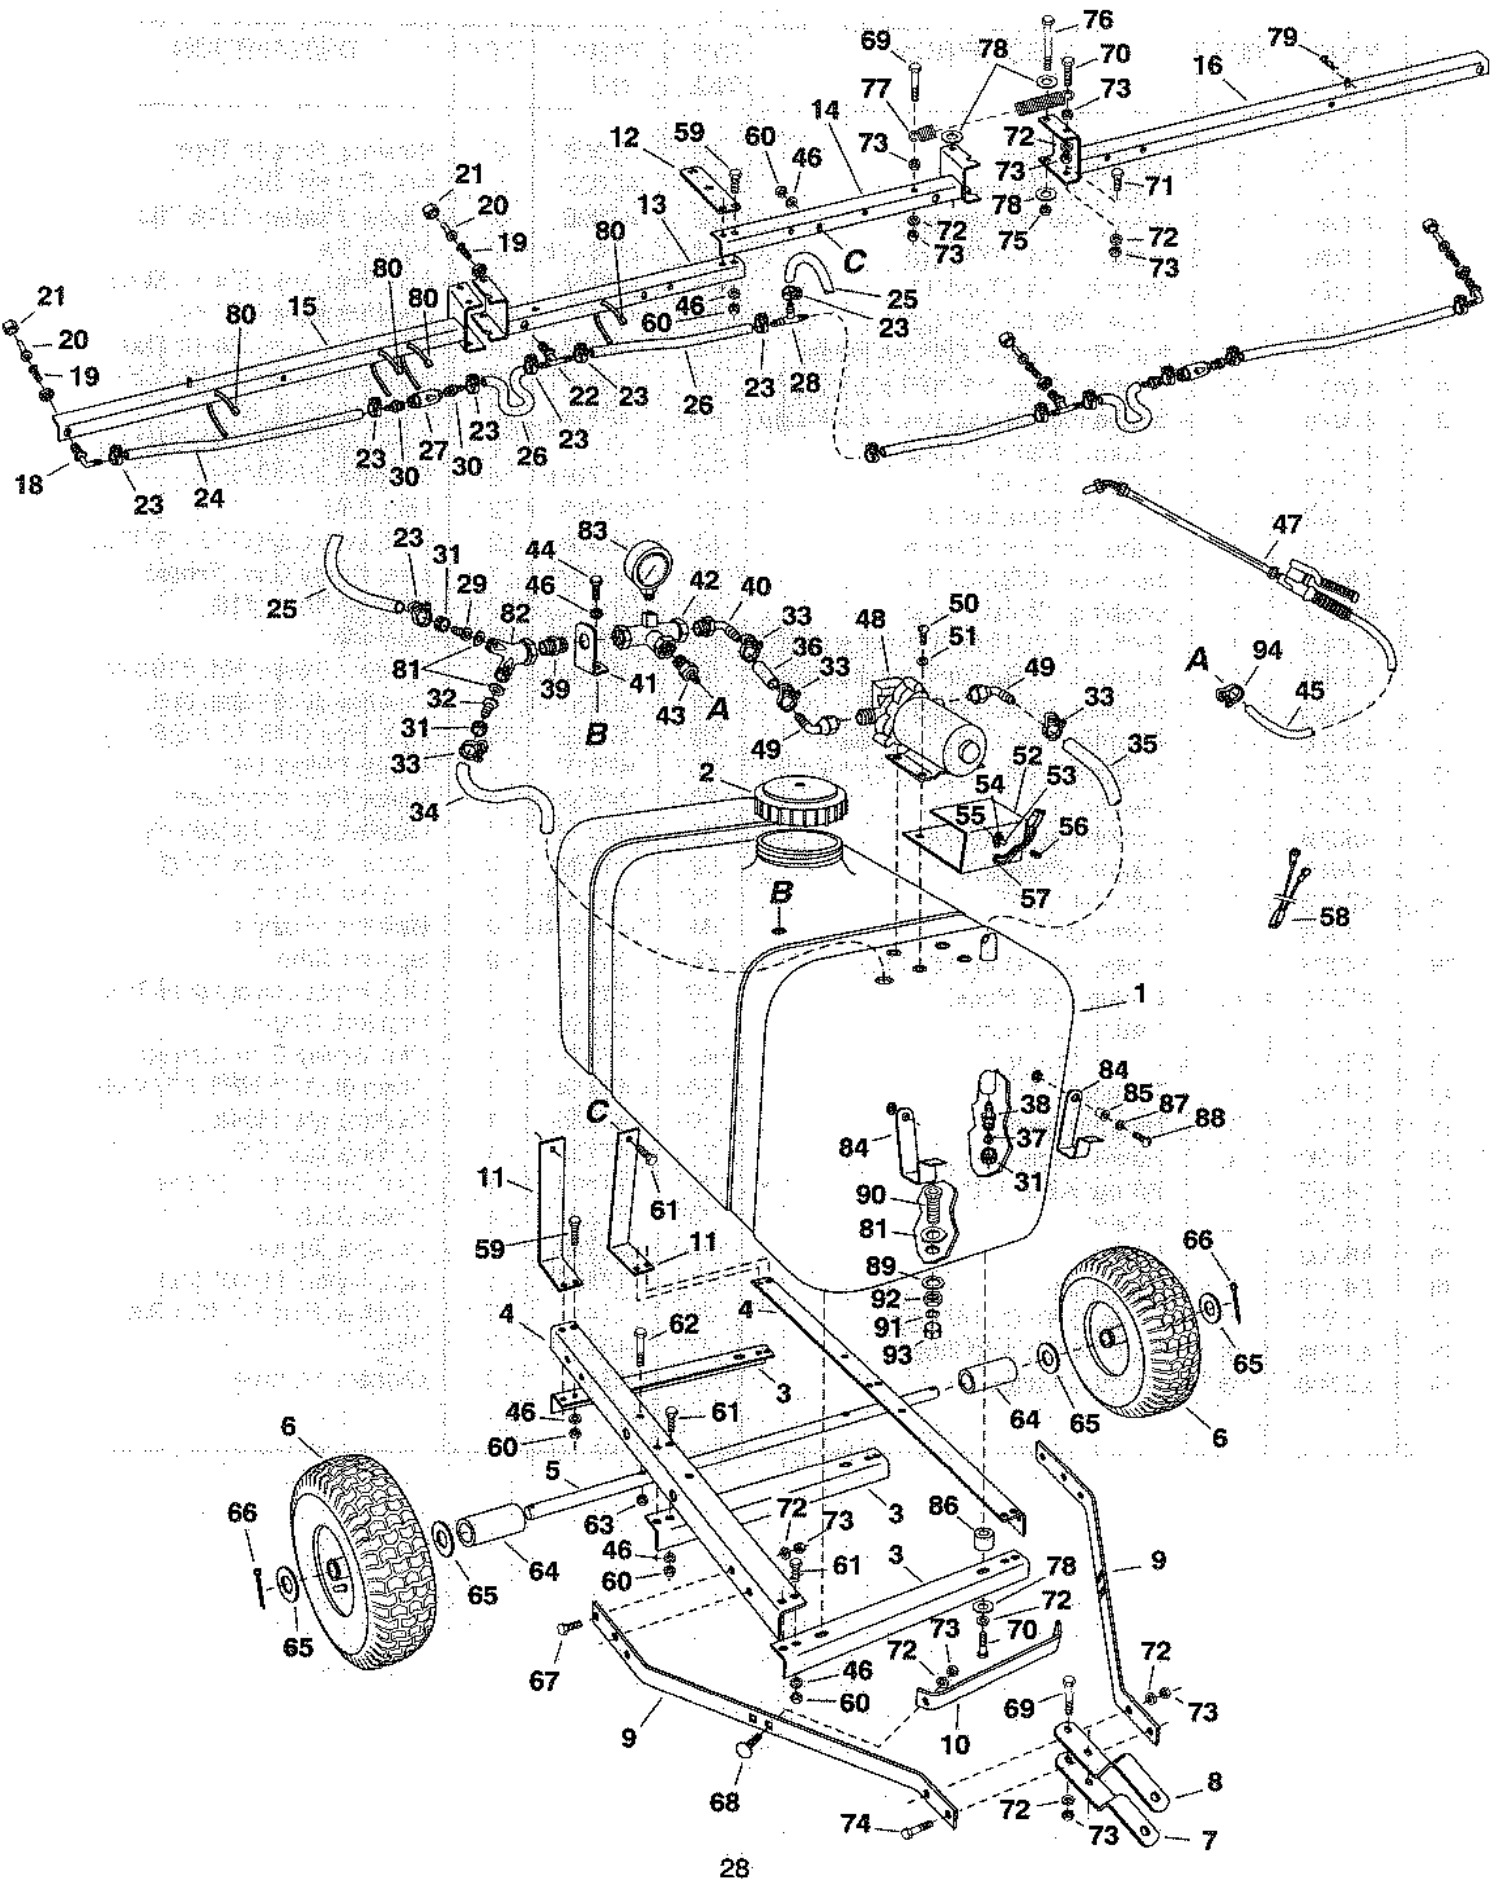

REPAIR PARTS FOR 45 GALLON SPRAYER MODEL 45-0286

REPAIR PARTS FOR 45 GALLON SPRAYER MODEL 45-0286

REF. NO.	PART NO.	QTY.	DESCRIPTION	REF. NO.	PART NO.	QTY.	DESCRIPTION
1	47419	1	Tank (45 Gallon)	51	43910	4	Washer, Flat #10 SAE
2	46700	1	Lid	52	23889	1	Bracket, Switch Mounting
3	24506	3	Angle, Frame (Short)	53	45084	1	Switch, On-Off
4	24507	2	Angle, Frame (Long)	54	45080	1	Plate, On-Off Switch
5	24508	1	Axle	55	45048	1	Nut, Hex 15/32-32 Thread
6	46272	2	Wheel	56	45082	1	Boot, Rubber Switch
7	23687	1	Hitch Bracket (Short)	57	45087	1	Bushing, Strain Relief
8	23014	1	Hitch Bracket (Tall)	58	45018	1	Connector with Wire
9	23977	2	Yoke, Hitch Mount	59	43063	6	Bolt, 5/16-18 x 1" Lg.
10	23978	1	Brace, Hitch	60	43083	16	Nut, Hex 5/16-18 Thread
11	24509	2	Bracket, Boom Mount	61	43182	10	Bolt, Hex 5/16-18 x 3/4" Lg.
12	24517	1	Bracket, Boom Transport	62	46699	2	Bolt, Hex 1/4-20 x 2" Lg.
13	63834	1	Assembly, Boom Mount (R.H.)	63	43013	2	Nut, Hex Lock 1/4-20 Thread
14	63797	1	Assembly, Boom Mount (L.H.)	64	47453	2	Spacer, 1" ID x 3.13" Lg.
15	63798	1	Assembly, Boom Arm (R.H.)	65	43601	4	Washer, 1.59" x 1.032" x .06"
16	63799	1	Assembly, Boom Arm (L.H.)	66	43093	2	Cotter Pin, 1/8" x 1-1/2"
17	63800	1	Assembly, Boom Hose (Not Shown) <i>Contains items 18 through 31</i>	67	43001	4	Bolt, Hex 3/8-16 x 1" Lg.
18	47396	2	Elbow with Nut	68	43350	2	Bolt, Carriage 3/8-16 x 1" Lg.
19	45029	4	Strainer, Screen Type	69	43432	4	Bolt, Hex 3/8-16 x 2-1/2" Lg.
20	45028	4	Nozzle, Spray #3	70	43087	8	Bolt, Hex 3/8-16 x 1-1/4" Lg.
21	45037	4	Nut, Screen Body (Nozzle Nut)	71	43407	2	Bolt, Hex 3/8-16 x 3/4" Lg.
22	47420	2	Tee, Plastic 11/16" Thd. x 3/8" Barb with Nut	72	43003	22	Lock washer, 3/8"
23	45026	14	Clamp, 3/8" Hose	73	43015	20	Nut, Hex 3/8-16 Thread
24	47421	2	Hose, 3/8" ID x 28" Lg.	74	43062	2	Bolt, Hex 3/8-16 x 1-1/2" Lg.
25	47422	1	Hose, 3/8" ID x 35" Lg.	75	43082	2	Nut, Hex Lock 3/8-16 Thread
26	47423	4	Hose, 3/8" ID x 19" Lg.	76	43036	2	Bolt, Hex 3/8-16 x 4" Lg.
27	47416	2	Valve, Nylon 1/4"	77	46959	2	Spring
28	47394	1	Tee, Plastic - 3/8" Hose Barbs	78	43070	12	Washer, Flat 3/8" Std. Wrt.
29	45034	1	Hose Barb, 3/8"	79	43055	2	Pin, Hair Cotter 3/32" #3
30	47412	4	Adapter, Nylon 1/4 NPT x 3/8" Barb	80	726-0178	8	Tie, Nylon
31	45032	3	Nut, Swivel 3/4" Garden Hose	81	45072	3	Gasket, 3/4" Garden Hose
32	45033	1	Hose Barb, 1/2"	82	45017	1	Hose "Y" with Valves 3/4"
33	45025	4	Hose Clamp, 1/2"	83	45071	1	Gauge, 2" Pressure
34	45022	1	Hose, 1/2" ID x 14" Lg.	84	23884	2	Hook, Hose
35	47424	1	Hose, 1/2" ID x 23" Lg.	85	45041	2	Spacer, Flanged 3/16" ID x 1/4" Lg.
36	47425	1	Hose, 1/2" ID x 2-1/2" Lg.	86	44911	6	Spacer, .39" ID x 1-1/4" OD x 1/2" Lg.
37	45024	1	Strainer, Cap Type 1"	87	736-0722	2	Lock washer, 3/16"
38	46276	1	Adapter, 3/4" GH x 1/2" Barb	88	45040	2	Screw, Rnd. Hd. #10-24 x 1/2" Lg.
39	45031	1	Adapter, 1/2" NPT x 3/4" GH	89	47398	1	Washer, Nylon
40	47426	1	Elbow, Nylon 1/2" NPT x 1/2" Barb	90	47399	1	Drain Body
41	24547	1	Bracket, Tee Support	91	47400	1	O-Ring 5/8" OD
42	45050	1	Tee, 1/2" x 1/2" x 1/2" x 1/4" Port	92	47402	1	Nut, Nylon 11/16" Thread
43	47390	1	Adapter, 1/2" NPT x 1/4" Barb	93	47403	1	Cap, Nylon 11/16" Thread
44	44692	1	Bolt, 5/16-18 x 1/2"	94	47405	1	Clamp, 1/4" Hose
45	47393	1	Hose, 1/4" ID x 12'6" Lg.		45085	1	Terminal, Male (Not Shown)
46	43086	17	Lock Washer, 5/16"		45086	1	Terminal, Female (Not Shown)
47	47406	1	Spray Gun		47430	1	Owners Manual
48	47427	1	Pump and Motor				
49	47475	2	Elbow, Swivel				
50	45069	4	Screw, Pan Head #10-24 x 1" Lg				