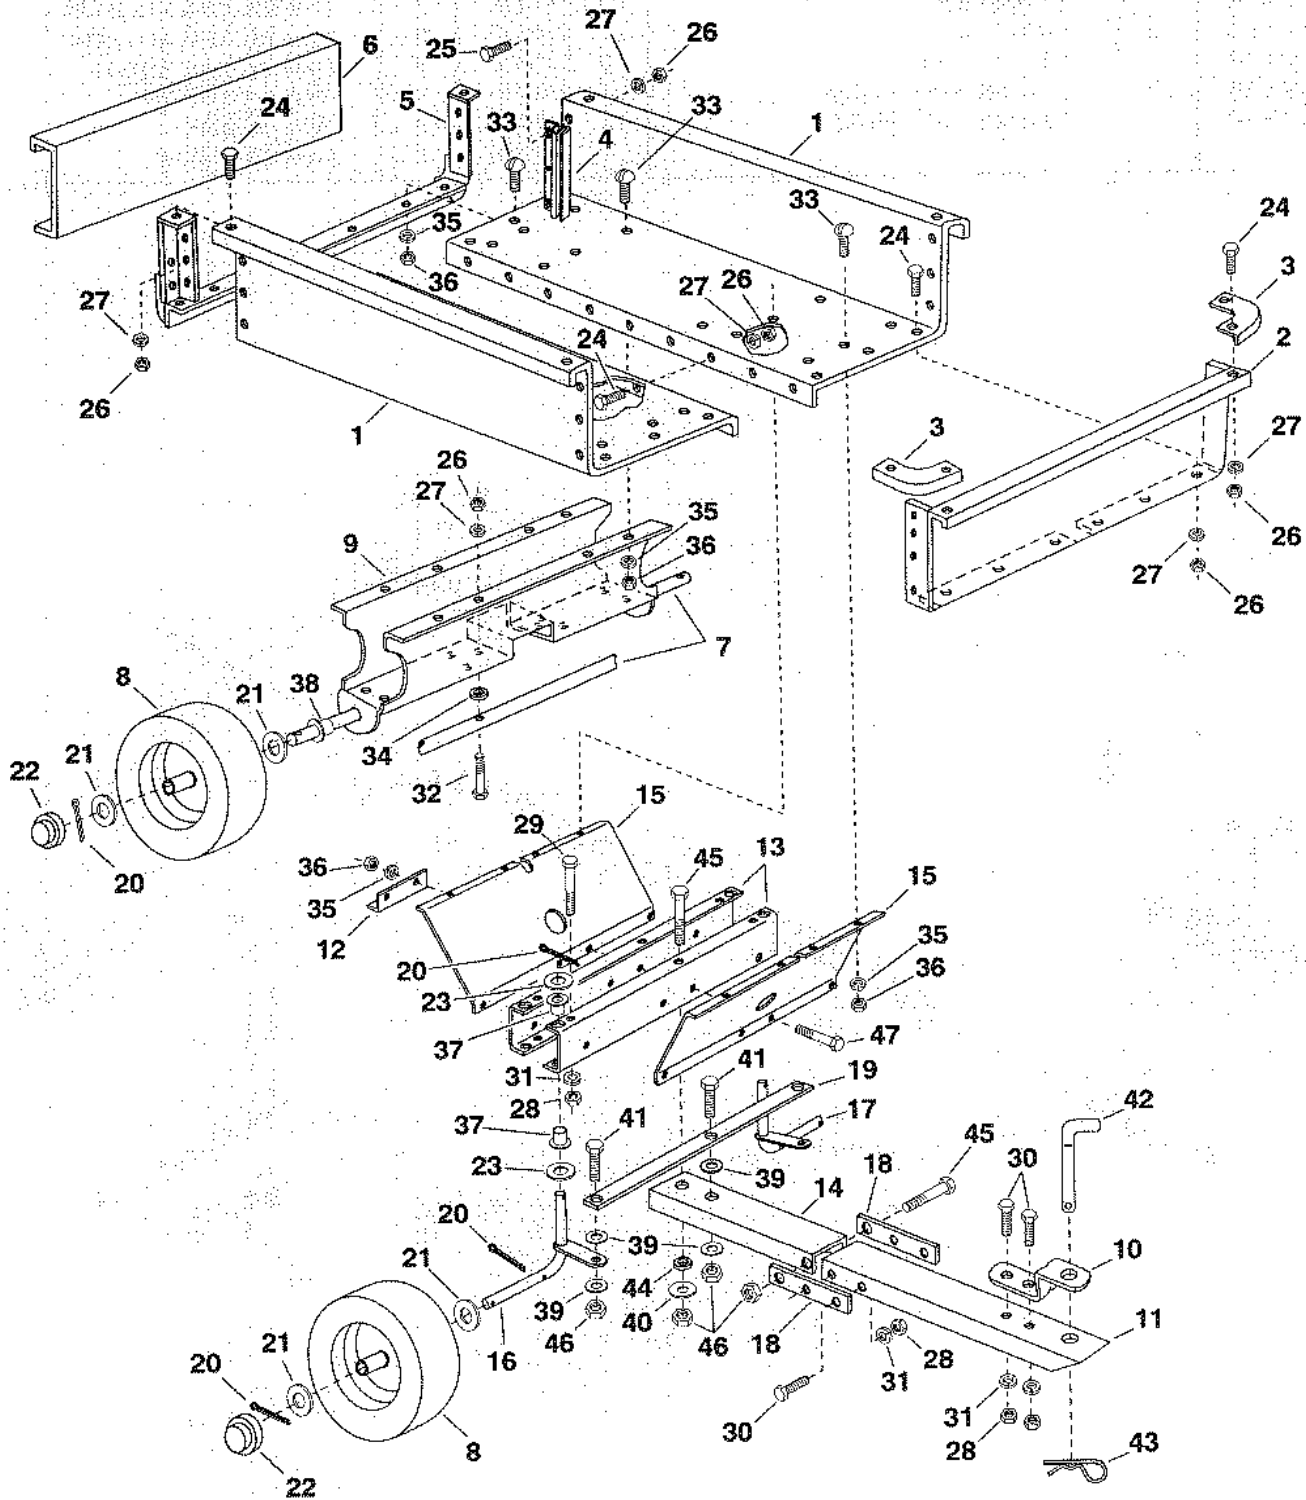

4 WHEEL CART MODEL 45-0270

REPAIR PARTS LIST FOR 4 WHEEL CART MODEL 45-0270

| REF. NO. | PART NO. | QTY. | DESCRIPTION |
|----------|-----------|------|--|
| 1 | 24356 | 2 | Cart Bed |
| 2 | 23490 | 1 | Front Panel |
| 3 | 23484 | 2 | Cap, Front Corner |
| 4 | 23548 | 2 | Tailgate Guide |
| 5 | 62457 | 1 | Tailgate Reinforcement Bracket |
| 6 | 23504 | 1 | Tailgate |
| 7 | 24357 | 1 | Axle, Rear |
| 8 | 46971 | 4 | Wheel |
| 9 | 23487 | 1 | Wheel Support |
| 10 | 23014 | 1 | Hitch Bracket |
| 11 | 24358 | 1 | Tongue, Front Section |
| 12 | 24375 | 1 | Tongue Reinforcement Angle |
| 13 | 24359 | 2 | Front Axle Channel |
| 14 | 24360 | 1 | Tongue, Rear Section |
| 15 | 24361 | 2 | Front Axle Support |
| 16 | 63588 | 1 | Axle Spindle, R.H. |
| 17 | 63587 | 1 | Axle Spindle, L.H. |
| 18 | 24364 | 2 | Pivot Bar |
| 19 | 24363 | 1 | Tie Rod |
| 20 | 43010 | 8 | Cotter Pin, 1/8" x 1" |
| 21 | 43009 | 8 | Washer, Flat (3/4" large) 1.59" x .78" x .06" |
| 22 | 43014 | 4 | Hub Cap |
| 23 | 1540-31 | 4 | Washer, Flat (3/4" small) 1.25 x .78 x .06" |
| 24 | 43175 | 27 | Hex Bolt, 1/4-20 x 1/2" Lg. |
| 25 | 43012 | 6 | Hex Bolt, 1/4" x 3/4" Lg. |
| 26 | 43178 | 34 | Hex Nut, 1/4-20 |
| 27 | 43177 | 34 | Lock Washer, 1/4" |
| 28 | 43015 | 8 | Hex Nut, 3/8-16 Thread |
| 29 | 43036 | 2 | Hex Bolt, 3/8-16 x 4" Lg. |
| 30 | 43001 | 6 | Hex Bolt, 3/8-16 x 1" Lg. |
| 31 | 43003 | 8 | Lock Washer, 3/8" |
| 32 | 43648 | 1 | Hex Bolt, 1/4-20 x 1-1/2" Lg. |
| 33 | 43814 | 22 | Slotted Truss Head Bolt, 5/16-18 x 3/4" Lg. |
| 34 | 23400 | 1 | Spacer Bushing |
| 35 | 43086 | 26 | Lock Washer, 5/16" |
| 36 | 43083 | 26 | Hex Nut, 5/16-18 Thread |
| 37 | 741-0493A | 4 | Plastic Split Bearing |
| 38 | 44798 | 2 | Plastic Flange Bearing |
| 39 | R19171616 | 6 | Washer, Flat (1/2" small) 1" x 17/32" x .16 Ga. |
| 40 | R19172410 | 1 | Washer, Flat (1/2" large) 1-1/2" x 17/32" x 10 Ga. |
| 41 | 43351 | 3 | Hex Bolt, 1/2-13 x 1-1/4" Lg. |
| 42 | 46065 | 1 | Hitch Pin |
| 43 | 43343 | 1 | Pin, Haircotter 1/8" |
| 44 | 24365 | 1 | Pivot Bushing |
| 45 | 47024 | 2 | Hex Bolt, 1/2-13 x 4-1/2" Lg. |
| 46 | 43262 | 5 | Hex Lock Nut, 1/2-13" Thread |
| 47 | 44292 | 4 | Hex Bolt, 5/16-18 x 2-1/2" Lg. |
| | 46972 | 1 | Owner's Manual |