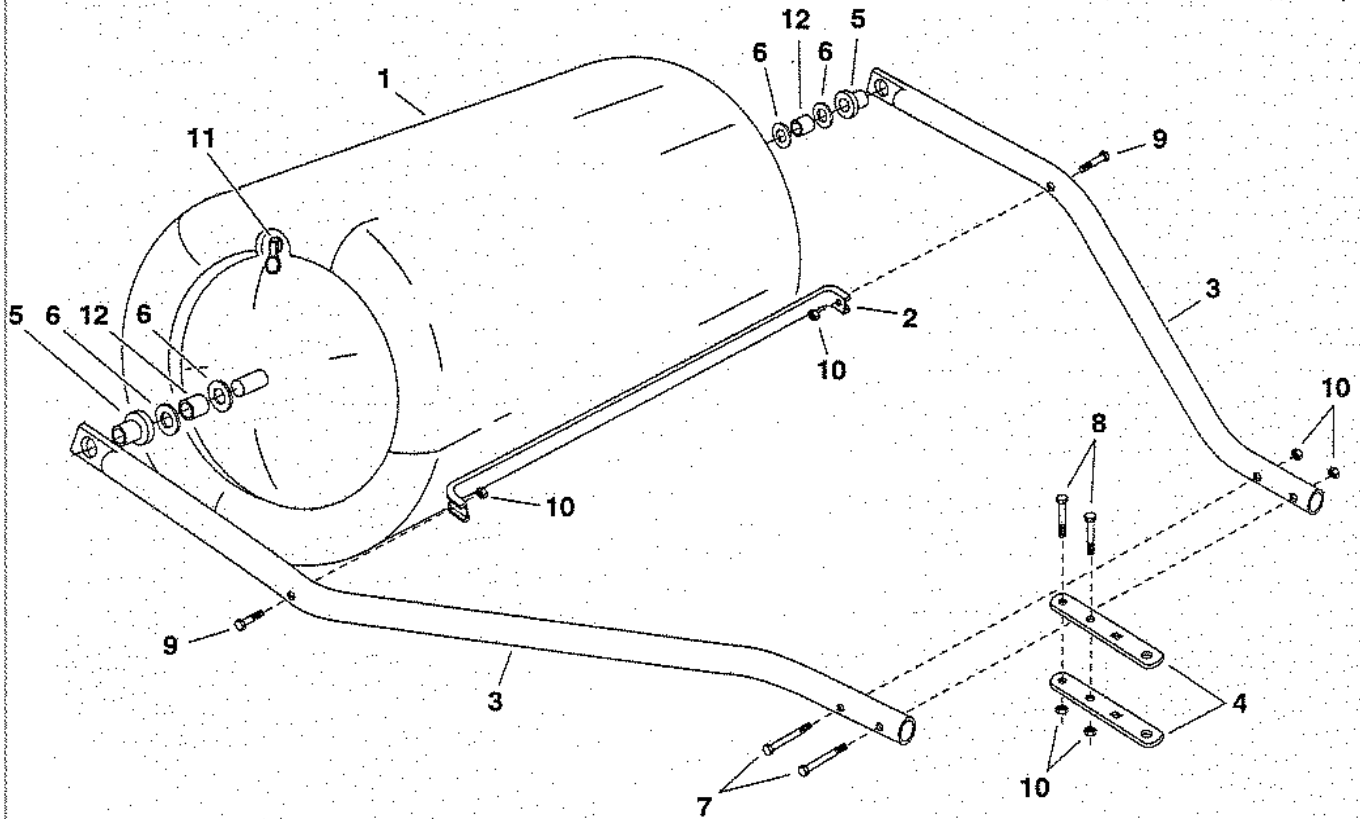

PARTS FOR POLY LAWN ROLLER MODEL 45-0268

CORRECTED ILLUSTRATION

Ref. No.	Part No.	Qty.	Description	Ref. No.	Part No.	Qty.	Description
1	46843	1	Lawn Roller Ass'y	7	46782	2	Hex Bolt, 5/16-18 x 3"
2	24220	1	Scraper Bar	8	43224	2	Hex Bolt, 5/16-18 x 2-1/4"
3	46837	2	Hitch Tube	9	43084	2	Hex Bolt, 5/16-18 x 1-3/4"
4	24192	2	Hitch Bracket	10	43064	6	Hex Lock Nut, 5/16-18
5	44798	2	Bearing, Nylon Flange	11	43709	1	Plug, Lawn Roller
6	43009	4	Washer, 1.59 x 25/32	12	46838	2	Tube, Spacer