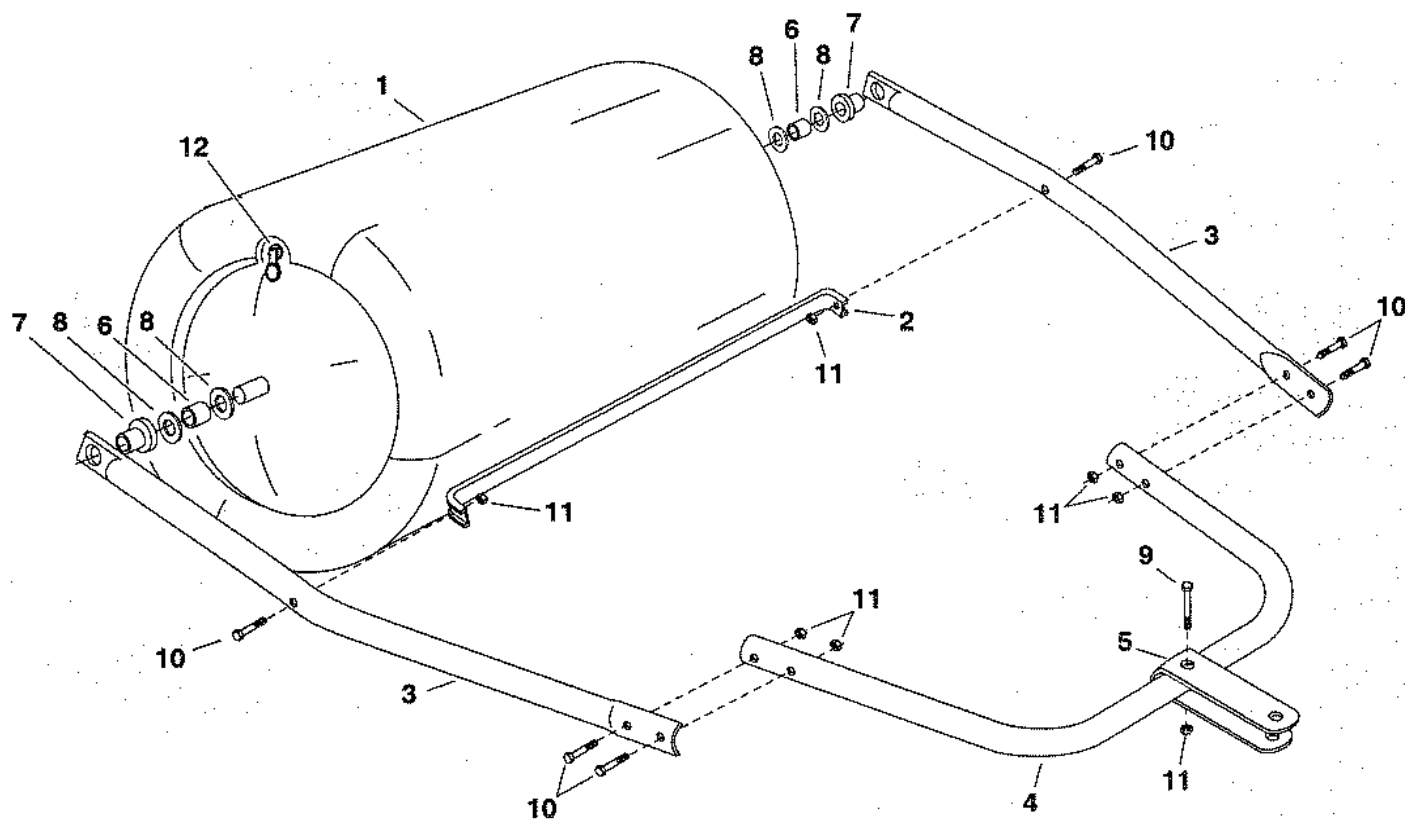

# REPAIR PARTS FOR MODEL 45-0267 - POLY LAWN ROLLER

Ref. No.	Part No.	Qty.	Description	Ref. No.	Part No.	Qty.	Description
1	46844	1	Lawn Roller Ass'y	7	44798	2	Nylon Flange Bearing
2	24222	1	Scraper Bar	8	43009	4	Washer, 1.59" x 25/32"
3	46841	2	Side Tube	9	43224	1	Hex Bolt, 5/16-18 x 2-1/4"
4	46842	1	Handle Tube	10	43084	6	Hex Bolt, 5/16-18 x 1-3/4"
5	24221	1	Tow Hitch Bracket (Clevis)	11	43064	7	Hex Lock Nut, 5/16-18
6	46838	2	Spacer Tube	12	43709	1	Plug, Lawn Roller