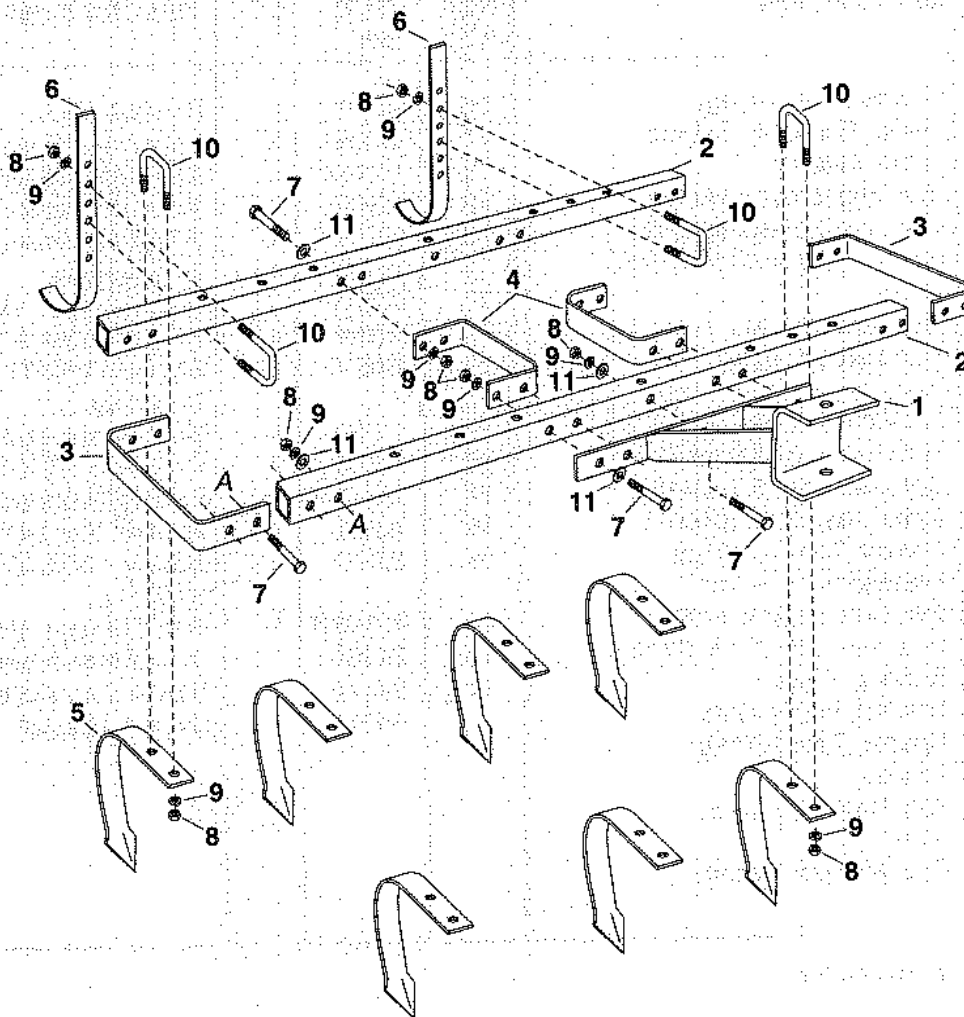

# ROW CROP CULTIVATOR MODEL 45-0264 (NEW HITCH)

REF. NO.	PART NO.	QTY.	DESCRIPTION
1	63656	1	Hitch Ass'y.
2	46848	2	Frame Tube
3	24223	2	Frame Brace (End)
4	24224	2	Frame Brace (Middle)
5	43022	7	Cultivator Tang
6	24238	2	Depth Gauge Bar
7	43432	17	Hex Bolt, 3/8-16 x 2-1/2" Lg.
8	43015	35	Hex Nut, 3/8-16 Thread
9	43003	35	Lock Washer, 3/8"
10	46853	9	U-Bolt, 3/8-16 Thread
11	43070	17	Flat Washer, 3/8" Std. Wrt.
	47054	1	Owners Manual