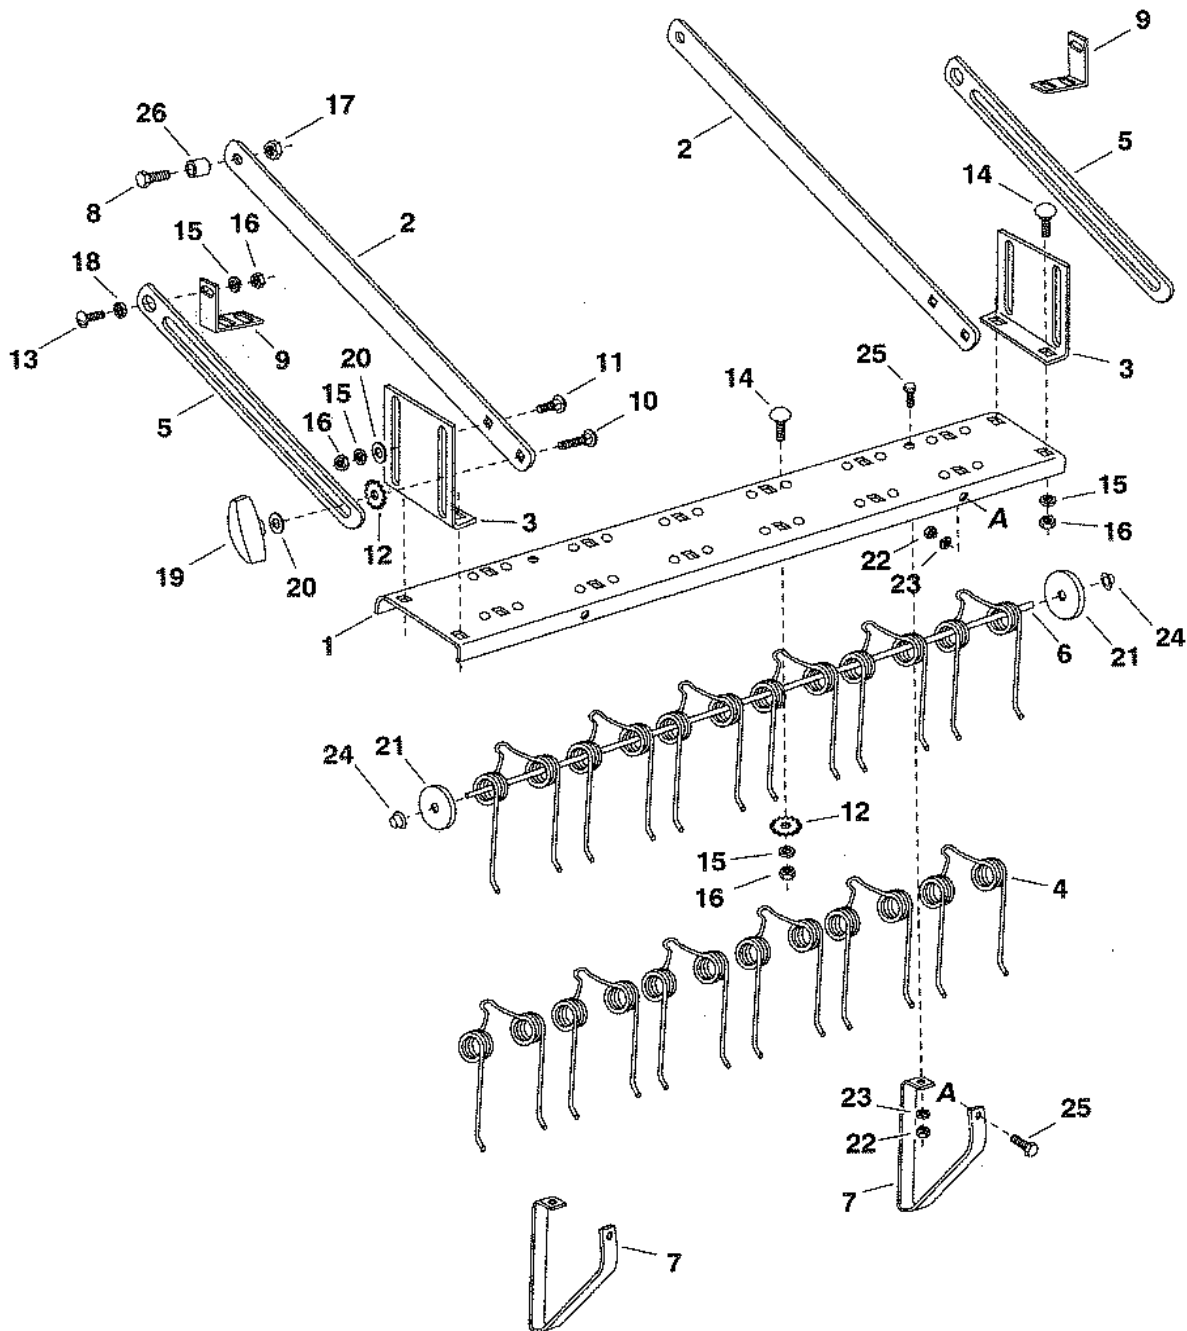

REPAIR PARTS FOR TINE DE-THATCHER MODEL NO. 45-0263

REPAIR PARTS LIST FOR TINE DE-THATCHER MODEL 45-0263

REF. NO.	PART NO.	QTY.	DESCRIPTION	REF. NO.	PART NO.	QTY.	DESCRIPTION
1	24171	1	Tine Shield	16	43083	20	Hex Nut, 5/16-18
2	24176	2	Mounting Arm	17	43082	2	Hex Lock Nut, 3/8-16
3	24177	2	Angle Mounting Bracket	18	23400	2	Pivot Bushing
4	43783	12	Spring Tine	19	43720	2	Knob, 5/16-18 Threads
5	23851	2	Height Adjust Strap	20	43081	6	Flat Washer, 5/16" Std. Wrt.
6	46762	1	Spring Alignment Rod	21	43572	2	Flat Washer, 1-1/2" x 11/32"
7	23995	2	Runner Gauge	22	43178	4	Hex Nut, 1/4-20
8	43087	2	Hex Bolt, 3/8-16 x 1-1/4"	23	43177	4	Lock Washer, 1/4"
9	24178	2	Angle Bracket	24	726-0106	2	Palnut, 1/4"
10	43682	2	Carriage Bolt, 5/16-18 x 1-1/4"	25	43012	4	Hex Bolt, 1/4-20 x 3/4"
11	44326	2	Carriage Bolt, 5/16-18 x 1"	26	46847	2	Spacer Bushing
12	44732	14	Tooth Lock Washer, 5/16"		46767	1	Owners Manual
13	43814	2	Sl. Truss Hd. Bolt, 5/16-18 x 3/4"				
14	43080	16	Carriage Bolt, 5/16-18 x 3/4"				
15	43086	20	Lock Washer, 5/16"				