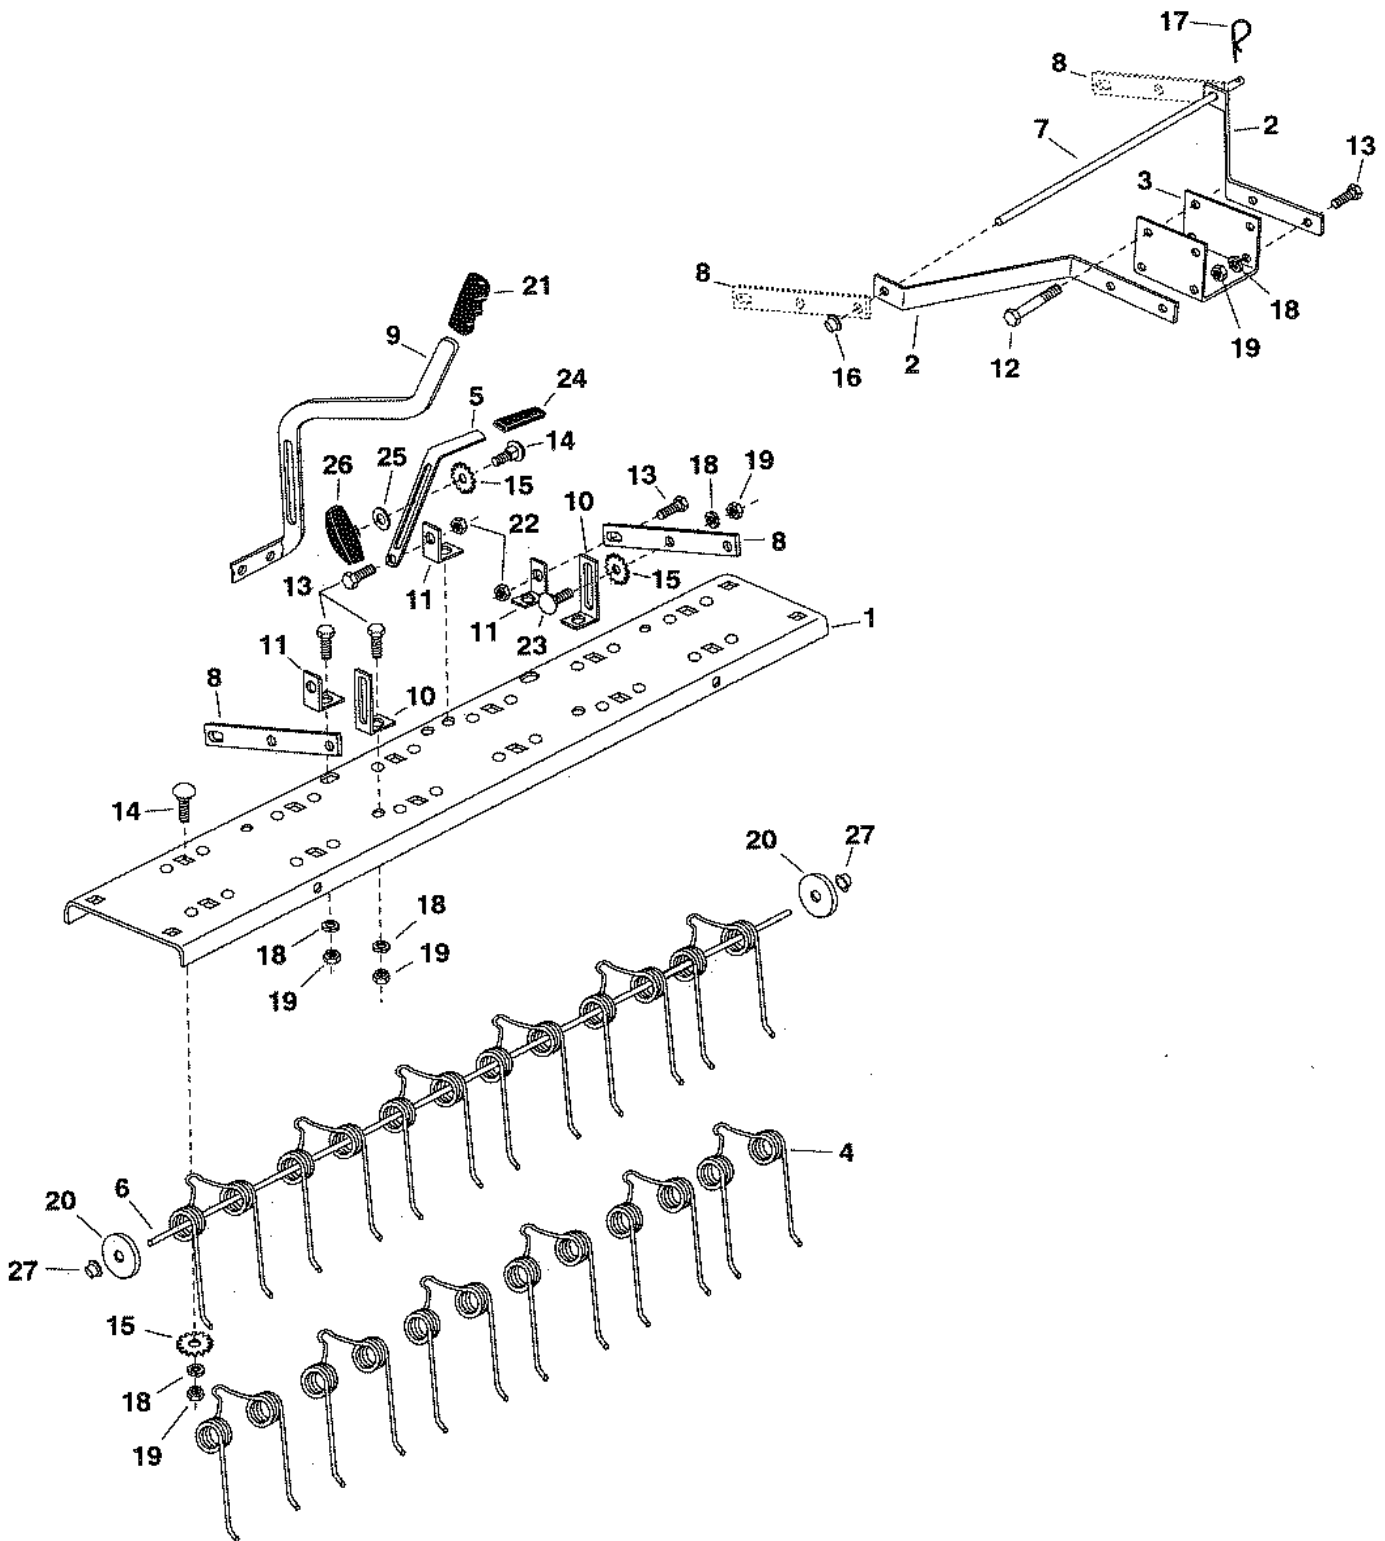

REPAIR PARTS FOR TINE DE-THATCHER MODEL 45-0262

REPAIR PARTS LIST FOR TINE DE-THATCHER MODEL 45-0262

REF. NO.	PART NO.	QTY.	DESCRIPTION	REF. NO.	PART NO.	QTY.	DESCRIPTION
1	24171	1	Tine Shield	16	44917	1	Palnut, 3/8"
2	24172	2	Hitch Mount Arm	17	43055	1	Hairpin Cotter, 3/32" #3
3	24173	1	Channel Hitch Bracket	18	43086	23	Lock Washer, 5/16"
4	46761	12	Spring Tine	19	43083	23	Hex Nut, 5/16-18 Thread
5	24217	1	Height Adjustment Strap	20	43572	2	Flat Washer, 1-1/2" O.D. x 1 1/32" I.D.
6	46762	1	Spring Alignment Rod				
7	24219	1	Pivot Rod	21	43943	1	Grip
8	24174	2	Hitch Mount Bar	22	43064	3	Hex Lock Nut, 5/16-18 Thread
9	24175	1	Height Adjustment Handle	23	44326	2	Carriage Bolt, 5/16-18 x 1" Lg.
10	23442	2	Hitch Arm Mount Bracket	24	46831	1	Grip
11	23869	3	Angle Bracket	25	43081	1	Flat Washer, 5/16" Std. Wrt.
12	46766	2	Hex Bolt, 5/16-18 x 3-1/4" Lg.	26	43720	1	Knob, Wing
13	43182	12	Hex Bolt, 5/16-18 x 3/4" Lg.	27	726-0106	2	Palnut, 1/4"
14	43080	13	Carriage Bolt, 5/16-18 x 3/4" Lg.		46764	1	Owner's Manual
15	44732	15	Tooth Lock Washer, 5/16" I.D.				