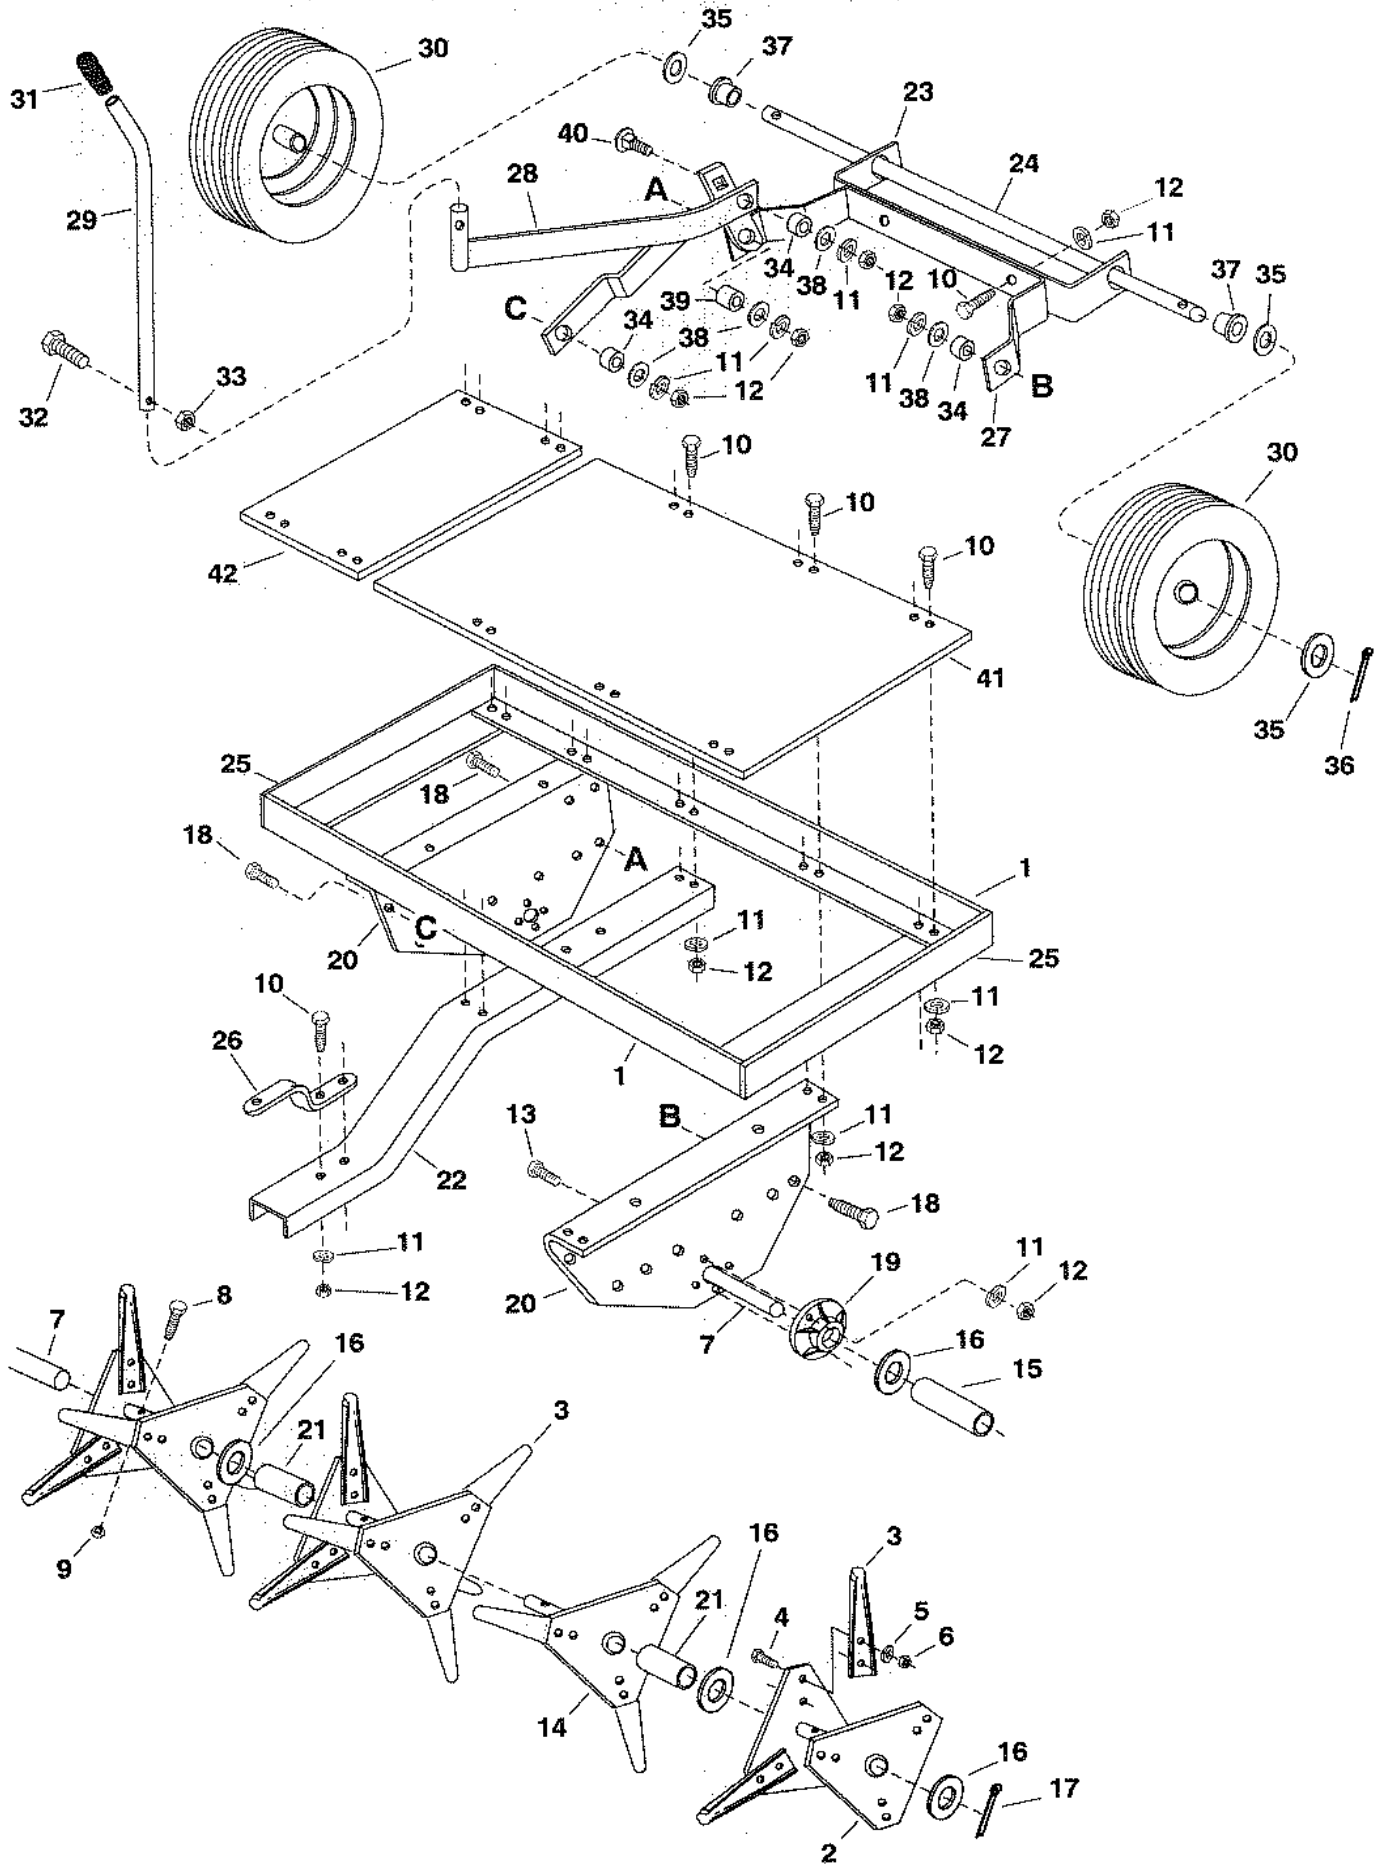

48" LAWN AERATOR MODEL NO. 45-02561

REPAIR PARTS LIST FOR 48" LAWN AERATOR, MODEL 45-02561

REF. NO.	PART NO.	QTY.	DESCRIPTION	REF. NO.	PART NO.	QTY.	DESCRIPTION
1	24117	2	Frame Angle (Long)	26	23687	1	Bracket, Hitch
2	63257	3	Spool Assembly, Double	27	63268	1	Upper Axle Frame Assembly
3	23084	21	Knife, Aerator	28	62442	1	Axle Lock Assembly (Wheel Lift)
4	43182	42	Bolt, Hex 5/16" x 3/4" Lg.	29	23458	1	Tube, Lift Handle
5	43086	42	Lock Washer Spring 5/16"	30	43756	2	Wheel Assembly
6	43064	42	Nut, Hex Lock 5/16-18 Thd.	31	43362	1	Grip, Handle
7	24118	1	Shaft	32	43840	1	Bolt, Hex 5/16-18 x 1-1/4" Lg.
8	1509-90	1	Bolt, Hex 1/4-20 x 1-1/4" Lg.	33	43064	1	Nut, Hex Lock 5/16-18 Thd.
9	43013	1	Nut, Hex Lock 1/4"	34	23519	3	Spacer 13/32 ID x 9/16" OD x 11/32" Lg.
10	43001	24	Bolt, Hex 3/8-16 x 1" Lg.	35	43754	4	Washer, Flat 21/32 x 1-5/8 x 16 Ga.
11	43003	32	Lock Washer, Spring 3/8" ID	36	43010	2	Pin Cotter 1/8 x 1" Lg.
12	43082	32	Nut, Hex Lock 3/8-16 Thd.	37	741-0249	2	Bearing, Flanged
13	43407	4	Bolt, Hex 3/8-16 x 3/4" Lg.	38	43070	4	Washer, Flat 3/8" Std.
14	63259	1	Spool Assembly, Single	39	23537	1	Spacer, 13/32 ID x 9/16" OD x 19/32" Lg.
15	46524	2	Spacer, Tube 3.13" Lg.	40	710-0305	1	Bolt, Carriage 3/8" x 1-1/4" Lg.
16	44008	5	Washer, 1.25" x .78"	41	24384	1	Tray Bottom (Large)
17	43093	1	Pin, Cotter 1/8" x 1-1/2"	42	24379	1	Tray Bottom (Small)
18	43087	3	Bolt, Hex 3/8-16 x 1-1/4" Lg.		47011	1	Owners Manual
19	45148	2	Bearing, Plastic				
20	24102	2	Bracket, Frame Side				
21	46499	2	Spacer, Tube 2.5" Lg.				
22	24103	1	Tongue				
23	24121	1	Axle Bracket (Lower)				
24	24119	1	Axle				
25	23976	2	Frame Angle (Short)				