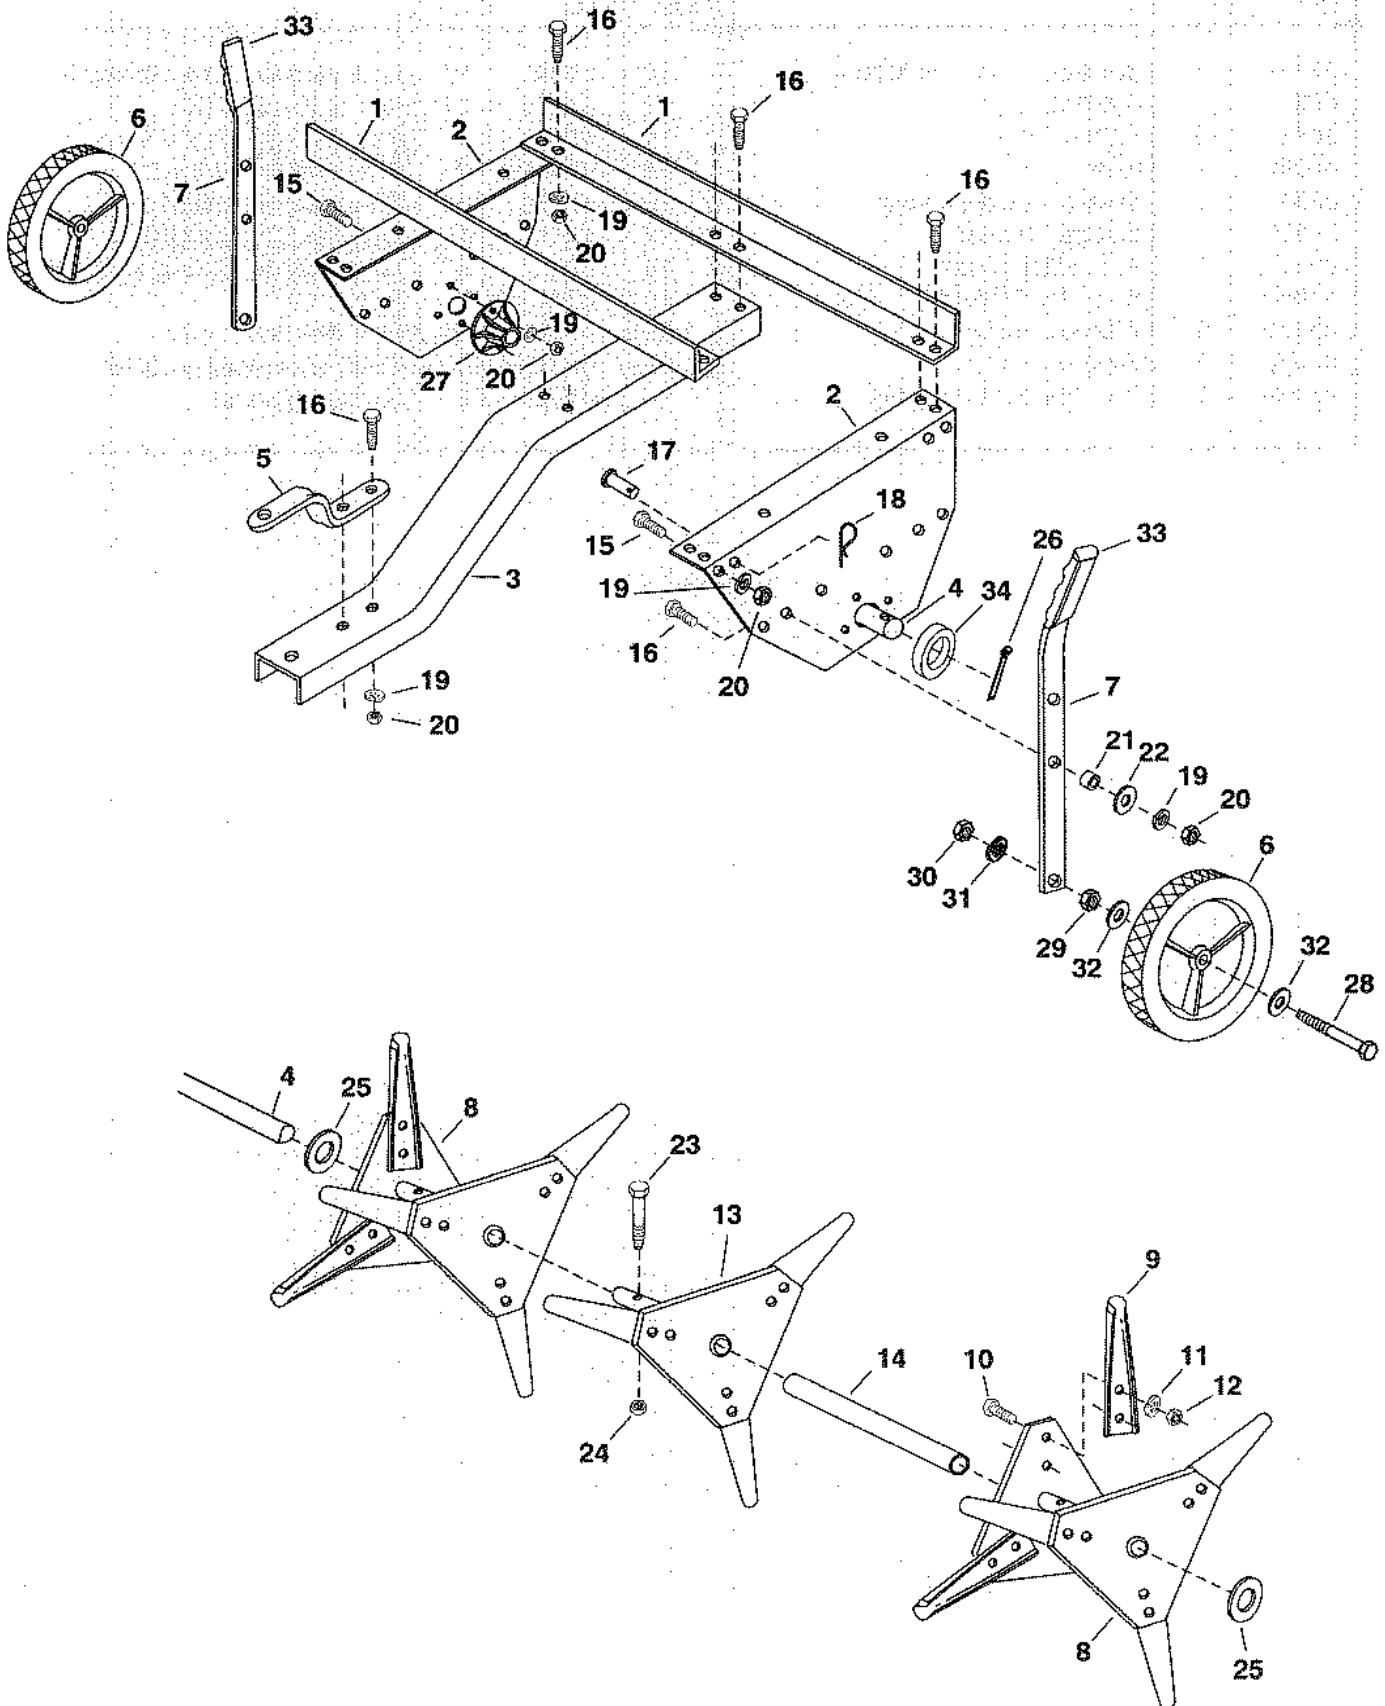

LAWN AERATOR MODEL NO. 45-02391

REPAIR PARTS LIST FOR LAWN AERATOR, MODEL 45-02391

REF. NO.	PART NO.	QTY.	DESCRIPTION	REF. NO.	PART NO.	QTY.	DESCRIPTION
1	24109	2	Frame Angle	18	43055	2	Hairpin Cotter, 3/32"
2	24102	2	Frame Side Bracket	19	43003	22	Lock Washer, 3/8"
3	24103	1	Tongue	20	43082	22	Nut, Hex Lock 3/8"
4	24169	1	Shaft	21	23519	2	Spacer Bushing
5	23687	1	Hitch Bracket	22	43070	2	Flat Washer, 3/8" Std.
6	46254	2	Wheel	23	1509-90	1	Hex Bolt, 1/4-20 x 1-1/4" Lg.
7	24034	2	Transport Bar	24	43013	1	Nut, Hex Lock 1/4-20 Thd.
8	63257	2	Spool Assembly (Double)	25	44008	4	Flat Washer, 1.125 x .78 x .025
9	23084	15	Aerator Knife	26	714-0121	2	Cotter Pin, 5/32" x 1" Lg.
10	43182	30	Hex Bolt, 5/16-18 x 3/4" Lg.	27	45148	2	Bearing, Plastic
11	43086	30	Lock Washer, 5/16"	28	46286	2	Hex Bolt, 1/2-13 x 3" Lg.
12	43064	30	Nut, Hex Lock 5/16"	29	712-0206	2	Nut, Hex 1/2-13
13	63259	1	Spool Assembly (Single)	30	43019	2	Nut, Hex Jam 1/2-13
14	46500	1	Spacer Tube	31	43353	2	Lock Washer, 1/2"
15	43407	6	Hex Bolt, 3/8-16 x 3/4" Lg.	32	R19171616	4	Flat Washer, 17/32" x 1" x 16 Ga.
16	43001	16	Hex Bolt, 3/8-16 x 1" Lg.	33	44482	2	Grip, Handle 1-1/8" ID.
17	44044	2	Pin, Clevis 3/8" x 3/4" Lg.	34	46754	2	Spacer, 1" O.D. x 1/4" Lg.
					47022	1	Owners Manual