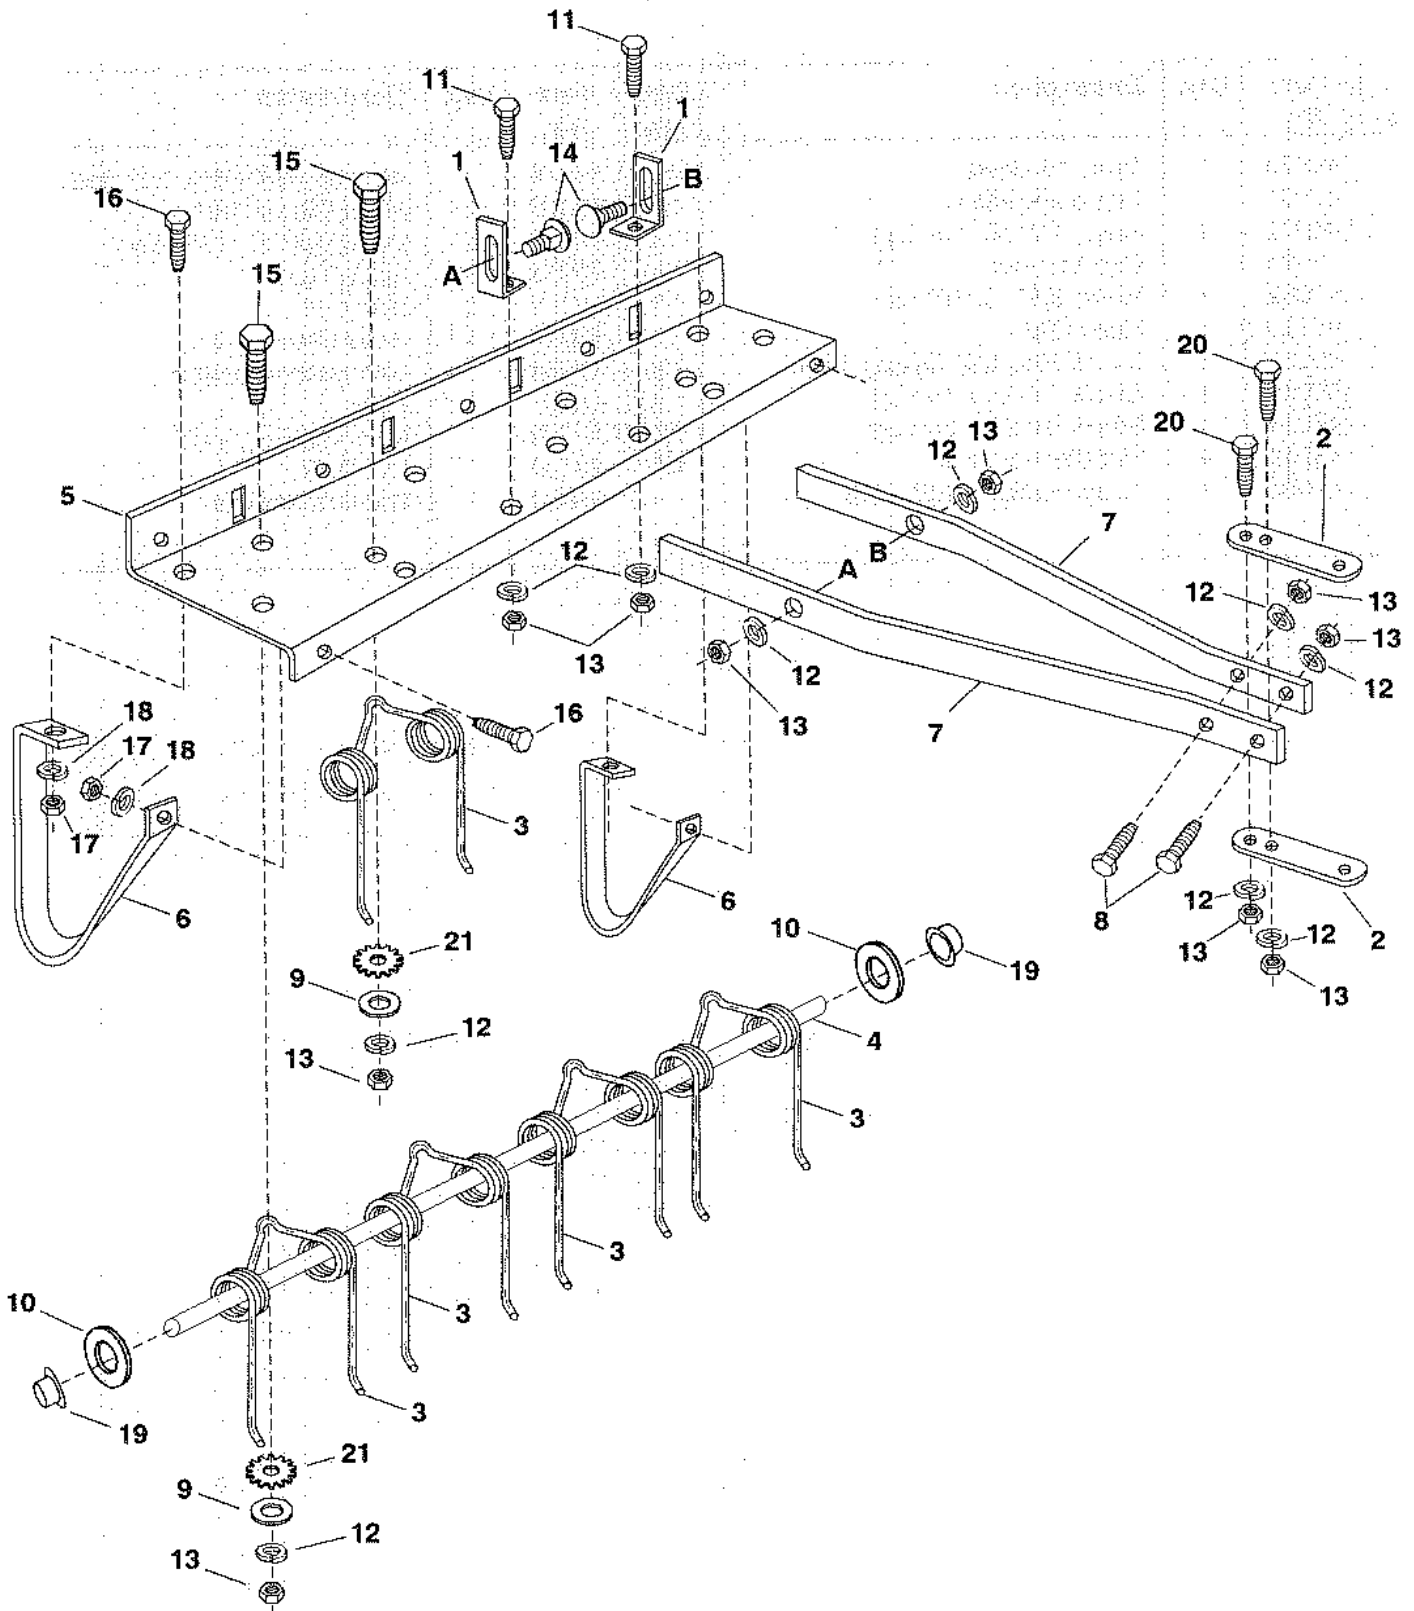

DE - THATCHER MODEL NO. 45-02351

REPAIR PARTS LIST FOR 32" DE-THATCHER MODEL #45-02351

REF. NO.	PART NO.	QTY.	DESCRIPTION	REF. NO.	PART NO.	QTY.	DESCRIPTION
1	23442	2	Bracket, Hitch Arm Mount	12	43086	17	Lock washer, 5/16" Spring Type
2	23981	2	Bracket, Hitch	13	43083	17	Nut, 5/16-18 PLTD
3	46761	9	Spring, Tine	14	44326	2	Bolt, Carriage 5/16-18 x 1"
4	46081	1	Rod	15	43063	9	Bolt, Hex 5/16-18 x 1"
5	23541	1	Shield, Tine Mounting	16	43012	4	Bolt, Hex 1/4" x 3/4"
6	24366	2	Gauge, Runner	17	43178	4	Nut, Hex 1/4-20 PLTD
7	23914	2	Arm, Hitch Mount	18	43177	4	Lock Washer, Spring 1/4 PLTD
8	43840	2	Bolt, Hex 5/16-18 x 1-1/4	19	726-0106	2	Palnut 1/4"
9	43070	9	Washer, 3/8"	20	44180	2	Hex Bolt 5/16" x 2"
10	43572	2	Washer, 1-1/2"	21	44732	9	Tooth Lock Washer, 5/16"
11	43182	2	Bolt, Hex 5/16-18 x 3/4		46985	1	Owners Manual