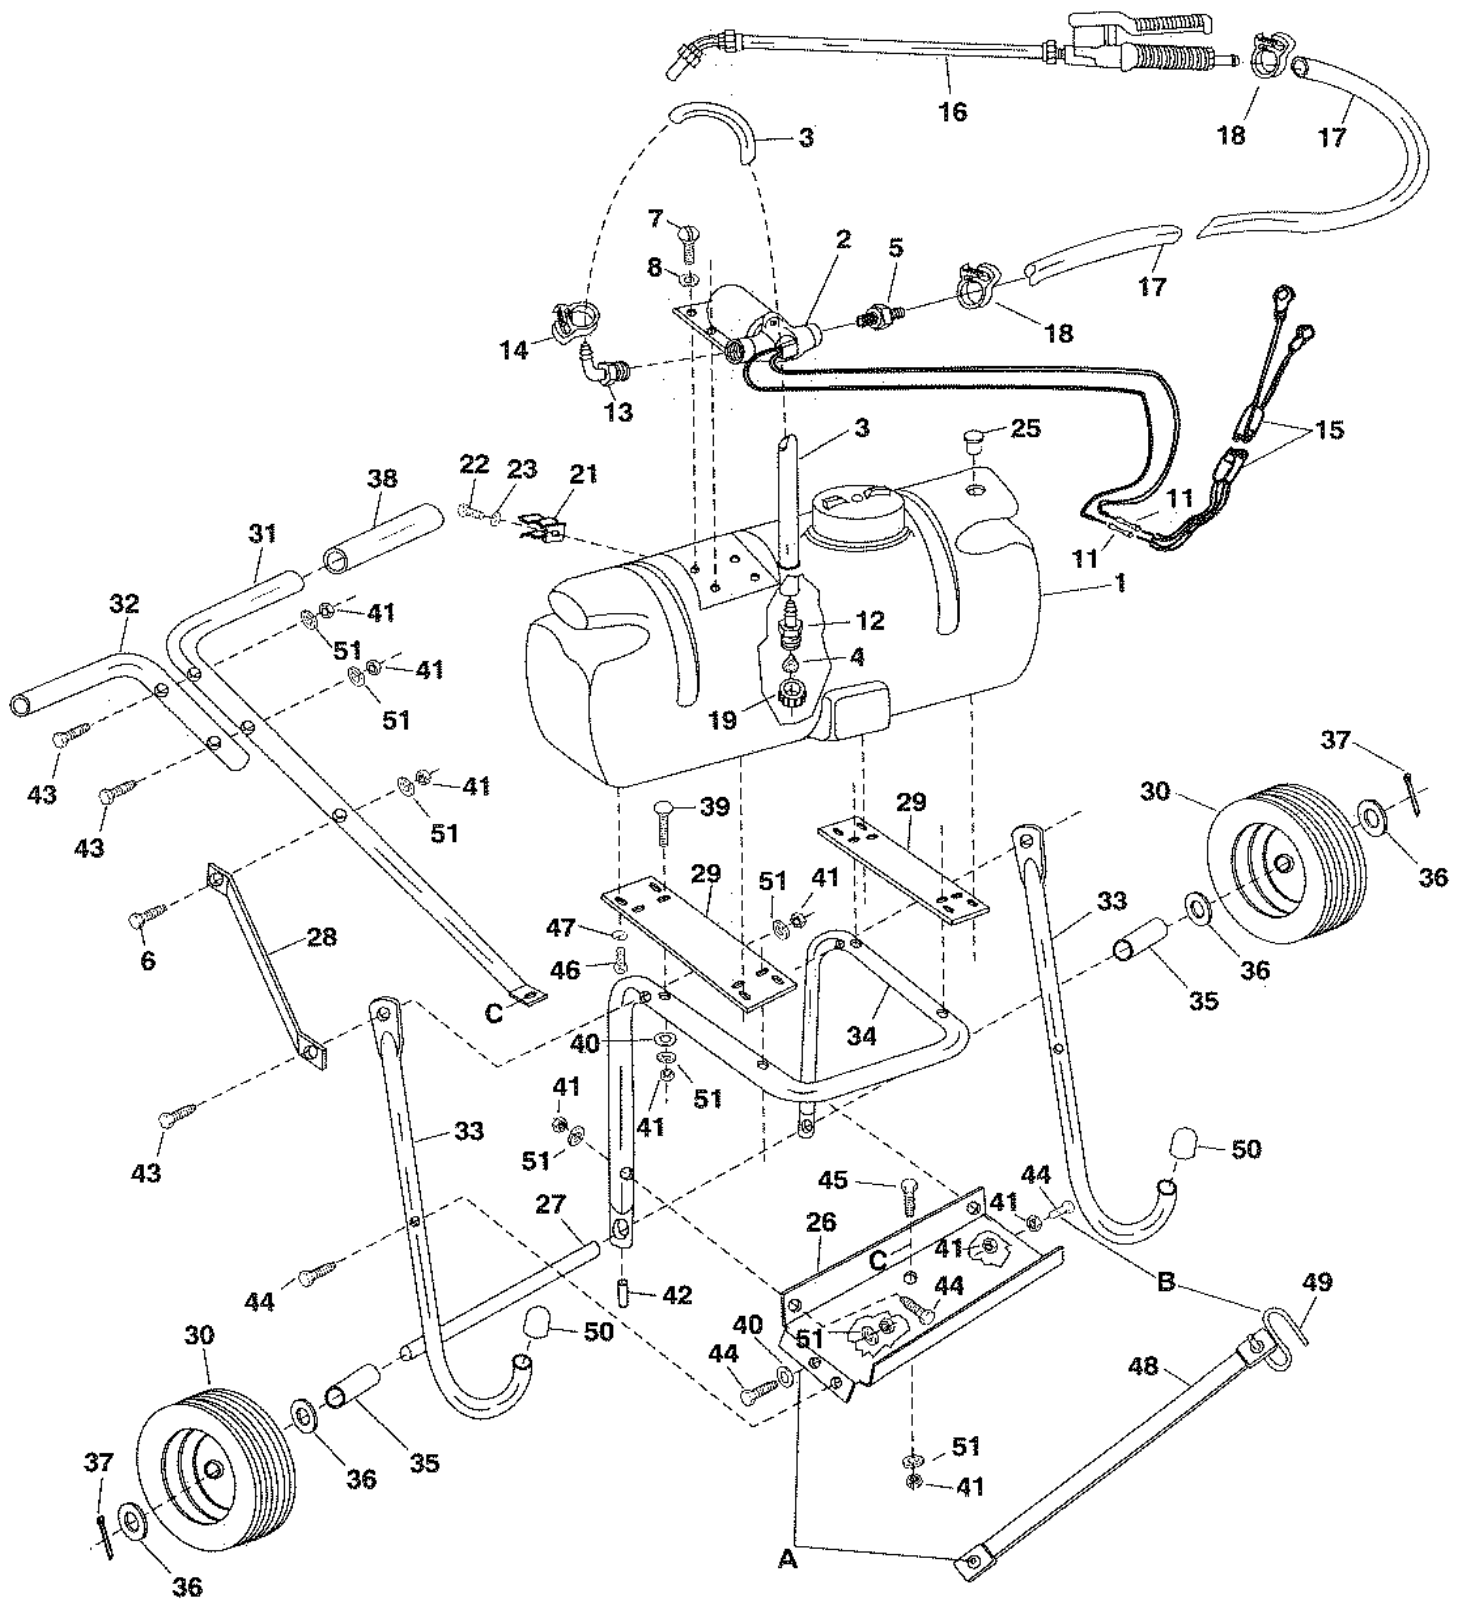

REPAIR PARTS FOR 14 GALLON PUSH SPRAYER MODEL 45-02341

REPAIR PARTS LIST FOR 14 GALLON PUSH SPRAYER MODEL 45-02341

REF. NO.	PART	QTY.	DESCRIPTION	REF. NO.	PART NO.	QTY.	DESCRIPTION
1	45014	1	Tank (14 Gal.)	28	23525	2	Brace Hitch
2	46072	1	Pump and Motor	29	23983	2	Bracket, Tank Mount
3	46278	1	Hose, 1/2 ID (24" Lg.)	30	44456	2	Wheel, Ass'y
4	45024	1	Strainer, Cap Type 1"	31	44590	1	Tube, Handle (Long)
5	46209	1	Adapter, 3/8" NPT x 3/8" Barb	32	44589	1	Tube, Handle (Short)
6	1509-69	1	Bolt, Hex 1/4" x 1-3/4"	33	46076	2	Tube, Leg Stand
7	45069	4	Screw, PH Pan Head 10-24 x 1.0 PLTD	34	44588	1	Tube, Frame
8	43910	4	Washer, Flat #10 SAE	35	45151	2	Tube, Spacer
11	46075	2	Terminal Insulated Butt, (14 Ga. Wire)	36	43009	4	Washer, 1.59 x 25/32 x .06 PLTD
12	46276	1	Adapter, 3/4" GH x 1/2" Barb	37	43093	2	Pin, Cotter 1/8 x 1-1/2 PLTD
13	46277	1	Elbow, 3/8" NPT x 1/2" Barb	38	44482	2	Grip, Handle 1-1/8" ID
14	45025	1	Clamp, 1/2"	39	45039	4	Bolt, Carr. 1/4-20 x 1-3/4
15	46073	1	Connector With Wire	40	43088	5	Washer, 1/4 STD WRT PLTD
16	45016	1	Spray Gun (Trigger Jet)	41	43178	17	Nut, Hex 1/4-20
17	45023	1	Hose, 3/8 ID (12' 6" Lg.)	42	43851	1	Pin, Roll 3/16 x 1-1/4
18	45026	2	Clamp, 3/8" Hose	43	43648	4	Bolt, 1/4-20 x 1-1/2 Hex Hd. GR 5 PLTD
19	45032	1	Nut, Swivel 3/4" Garden Hose	44	1509-90	6	Bolt, Hex 1/4-20 x 1-1/4 GR 5
21	45180	1	Hose, Clip	45	43866	1	Bolt, Hex 1/4 x 5/8 GR 5
22	45040	1	Screw, Slot Hd. 10-24 x 1/2 PLTD	46	43182	4	Bolt, Hex Hd. 5/16-18 x 3/4 PLTD
23	736-0722	1	Lock washer, 3/16 Pl. #10	47	43086	4	Lock Washer 5/16 Spring Type PLTD
25	46287	1	Plug, Caplug	48	46077	1	Strap, Tie 25" Long
26	23982	1	Tray, Battery	49	44849	1	Hook, #32 "S"
27	23886	1	Shaft, Axle	50	44688	2	Cap, Plastic 3/4" ID x 7/8" Lg.
				51	43177	16	Lock Washer, 1/4"
					46279	1	Owners Manual