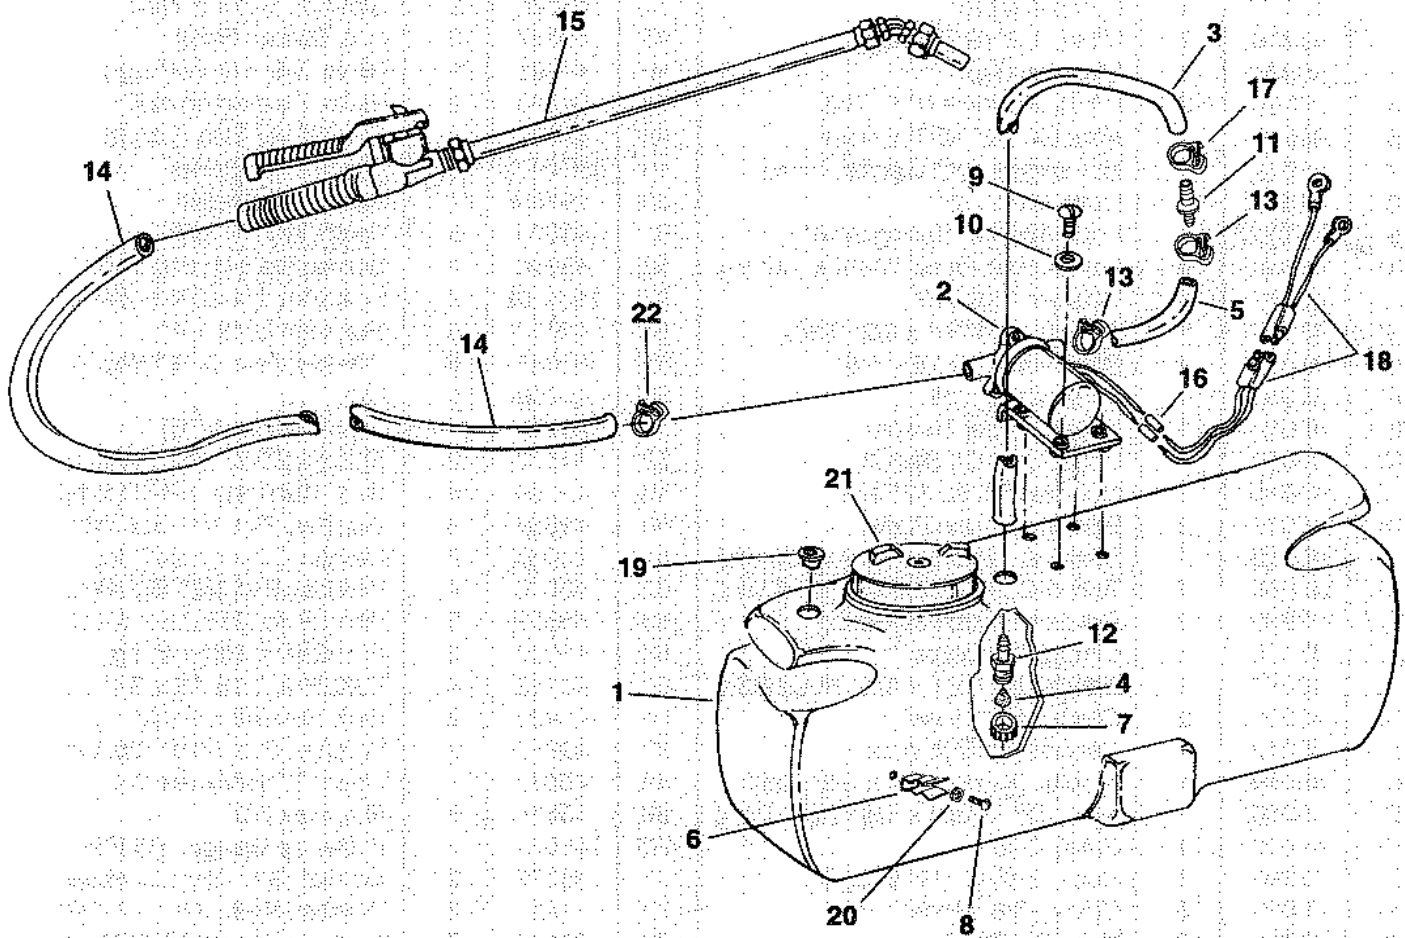

REPAIR PARTS FOR 15 GALLON SPOT SPRAYER - MODEL 45-02335

REPAIR PARTS LIST FOR 15 GALLON SPOT SPRAYER - MODEL 45-02335

Ref. No.	Part No.	Qty.	Description	Ref. No.	Part No.	Qty.	Description
1	46478	1	Tank, 15 Gallon	12	46276	1	Adapter, 3/4" GH x 1/2" Barb
2	47001	1	Pump and Motor	13	45026	3	Hose Clamp, 3/8"
3	45022	1	Hose, 1/2" ID (14" Lg.)	14	45023	1	Hose, 1/4" ID (12'6" Lg.)
4	45024	1	Cap Strainer	15	45016	1	Spray Gun
5	47002	1	Hose, 3/8" ID (10" Lg.)	16	46075	2	Terminal
6	45180	1	Hose Clip	17	45025	1	Hose Clamp, 1/2"
7	45032	1	Swivel Nut, 3/4" Garden Hose	18	46073	1	Connector with Wire
8	45040	1	Screw, 10-24 x 1/2" Lg.	19	46287	1	Plug
9	47078	4	Screw, 10-24 x 3/4" Lg.	20	736-0722	1	Lock Washer, 3/16"
10	43910	4	Flat Washer, #10	21	46700	1	Lid, Tank
11	47005	1	Hose Reducer, 1/2" x 3/8"	22	47405	1	Hose Clamp, 1/4"
					47439	1	Owner's Manual