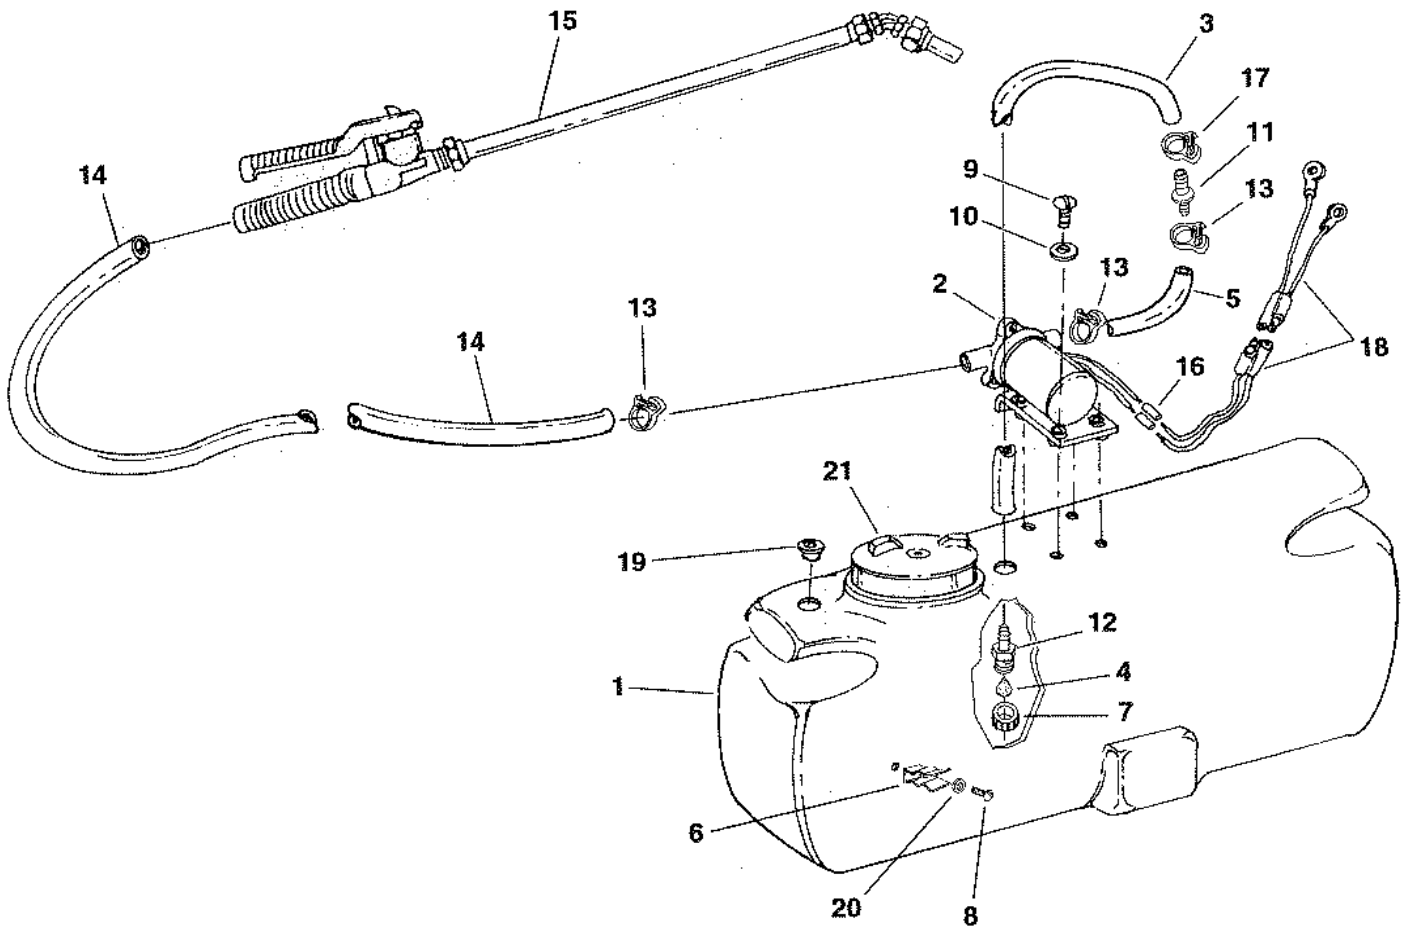

15 GALLON SPOT SPRAYER MODEL 45-02334

PARTS LIST FOR 15 GALLON SPOT SPRAYER MODEL 45-02334

Ref. No.	Part No.	Qty.	Description	Ref. No.	Part No.	Qty.	Description
1	46478	1	Tank, 15 Gallon	12	46276	1	Adapter, 3/4" GH x 1/2" Barb
2	47001	1	Pump and Motor	13	45026	3	Hose Clamp, 3/8"
3	45022	1	Hose, 1/2" ID (14" Lg.)	14	45023	1	Hose, 3/8" ID (12'6" Lg.)
4	45024	1	Cap Strainer	15	45016	1	Spray Gun
5	47002	1	Hose, 3/8" ID (10" Lg.)	16	46075	2	Terminal
6	45180	1	Hose Clip	17	45025	1	Hose Clamp, 1/2"
7	45032	1	Swivel Nut, 3/4" Garden Hose	18	46073	1	Connector with Wire
8	45040	1	Screw, 10-24 x 1/2" Lg.	19	46287	1	Plug
9	47078	4	Screw, 10-24 x 3/4" Lg.	20	736-0722	1	Lock Washer, 3/16"
10	43910	4	Flat Washer, #10	21	46700	1	Lid, Tank
11	47005	1	Hose Reducer, 1/2" x 3/8"		47003	1	Owner's Manual