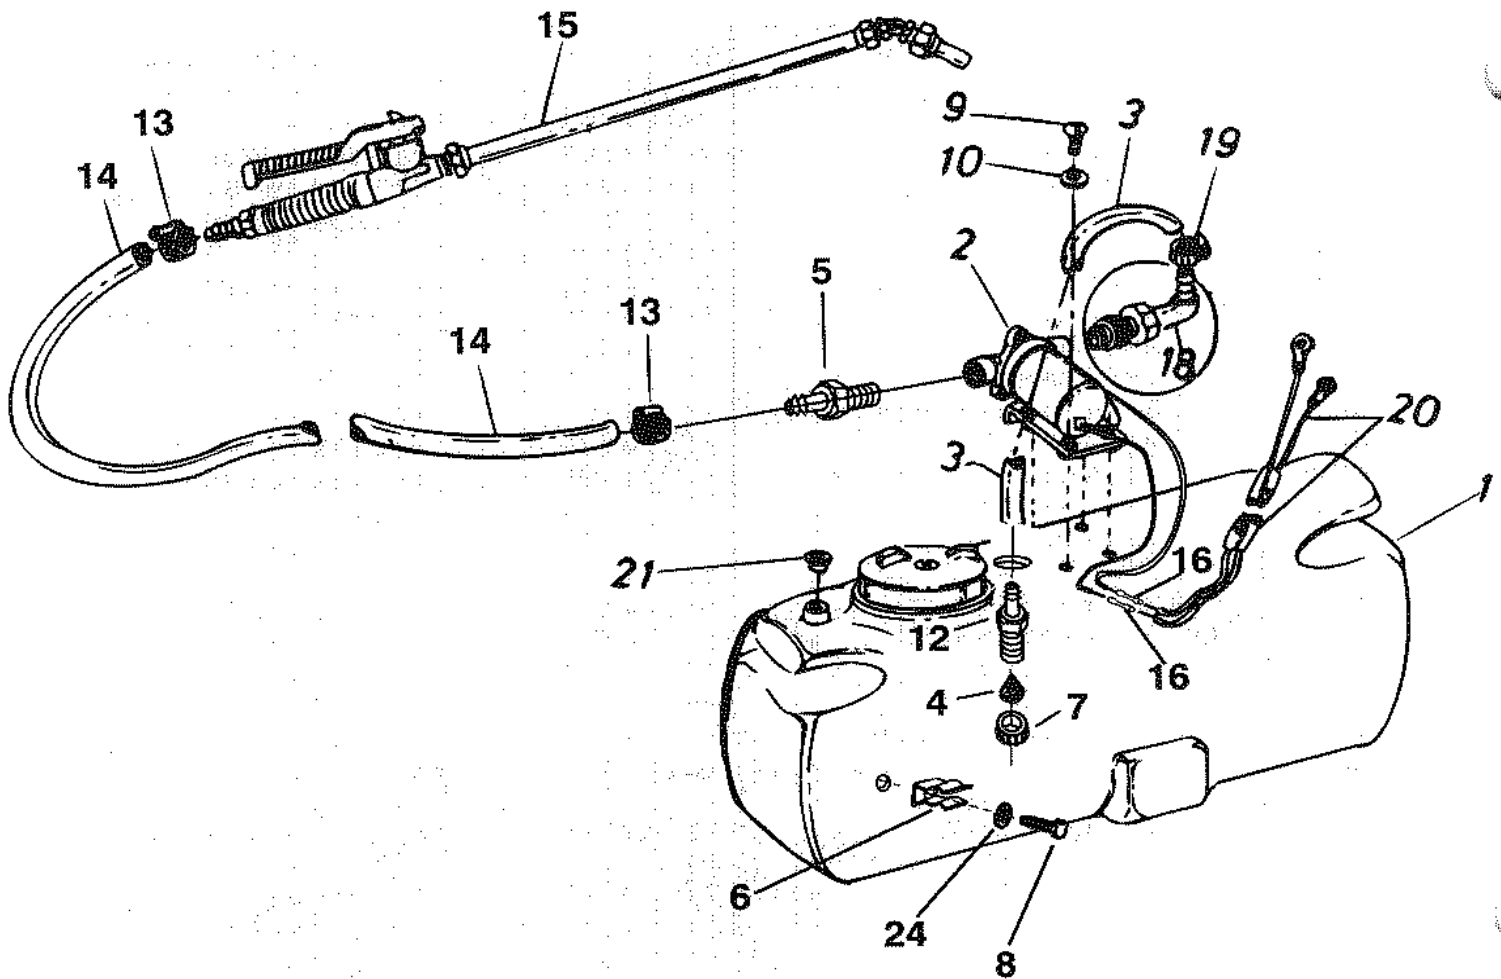

REPAIR PARTS FOR 14 GALLON SPOT SPRAYER - MODEL 45-02332

REPAIR PARTS LIST FOR 14 GALLON SPOT SPRAYER - MODEL 45-02332

1	45014	1	Tank (14 Gal.)	14	45023	1	Hose, 3/8" ID (12' 6" Lg.)
2	46072	1	Pump and Motor	15	45016	1	Spray Gun
3	46278	1	Hose, 1/2" ID (24" Lg.)	16	46075	2	Terminal
4	45024	1	Strainer, Cap	18	46277	1	Elbow, 3/8 NPT x 1/2 " Hose Barb
5	46209	1	Adapter, 3/8 NPT x 3/8 Hose Barb	19	45025	1	Clamp, 1/2" Hose
6	45180	1	Hose Clip	20	46073	1	Connector with Wire
7	45032	1	Nut, Swivel 3/4" Garden Hose	21	46287	1	Plug
8	45040	1	Bolt, Phillips 10-24 x 1/2"	24	736-0722	1	Lock Washer 3/16" Pltd.
9	45069	4	Screw, PH Pan Hd. 10-24 x 1.0" Lg. (Pltd.)		46142	1	Owners Manual
10	43910	4	Washer, Flat #10 SAE				
12	46276	1	Adapter 3/4 GH x 1/2" Barb				
13	45026	2	Clamp, 3/8" Hose				