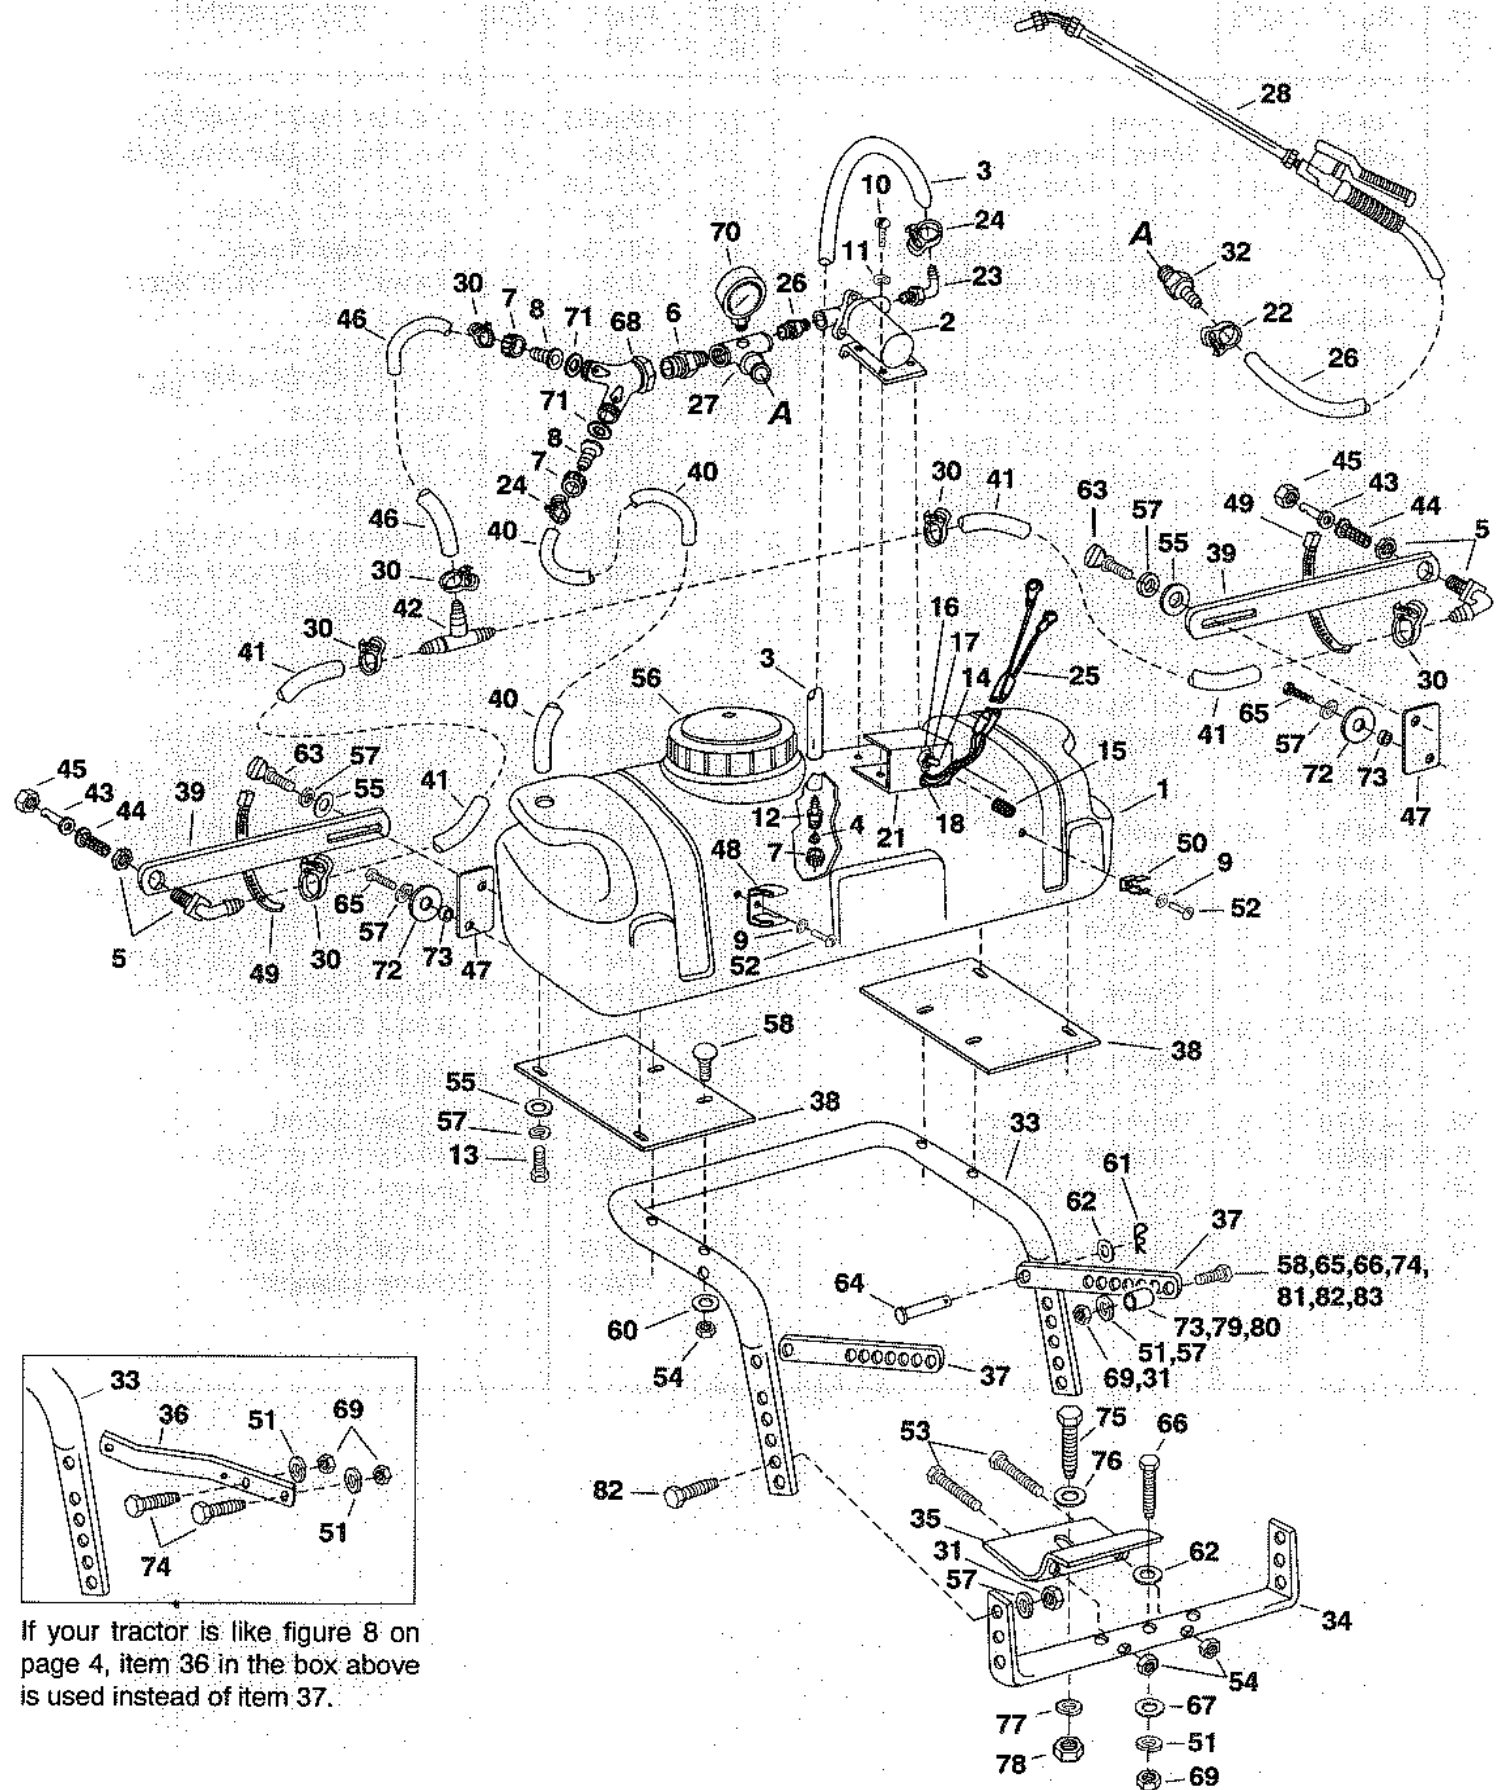

# REPAIR PARTS FOR MODEL 45-02323 - 15 GALLON SPRAYER