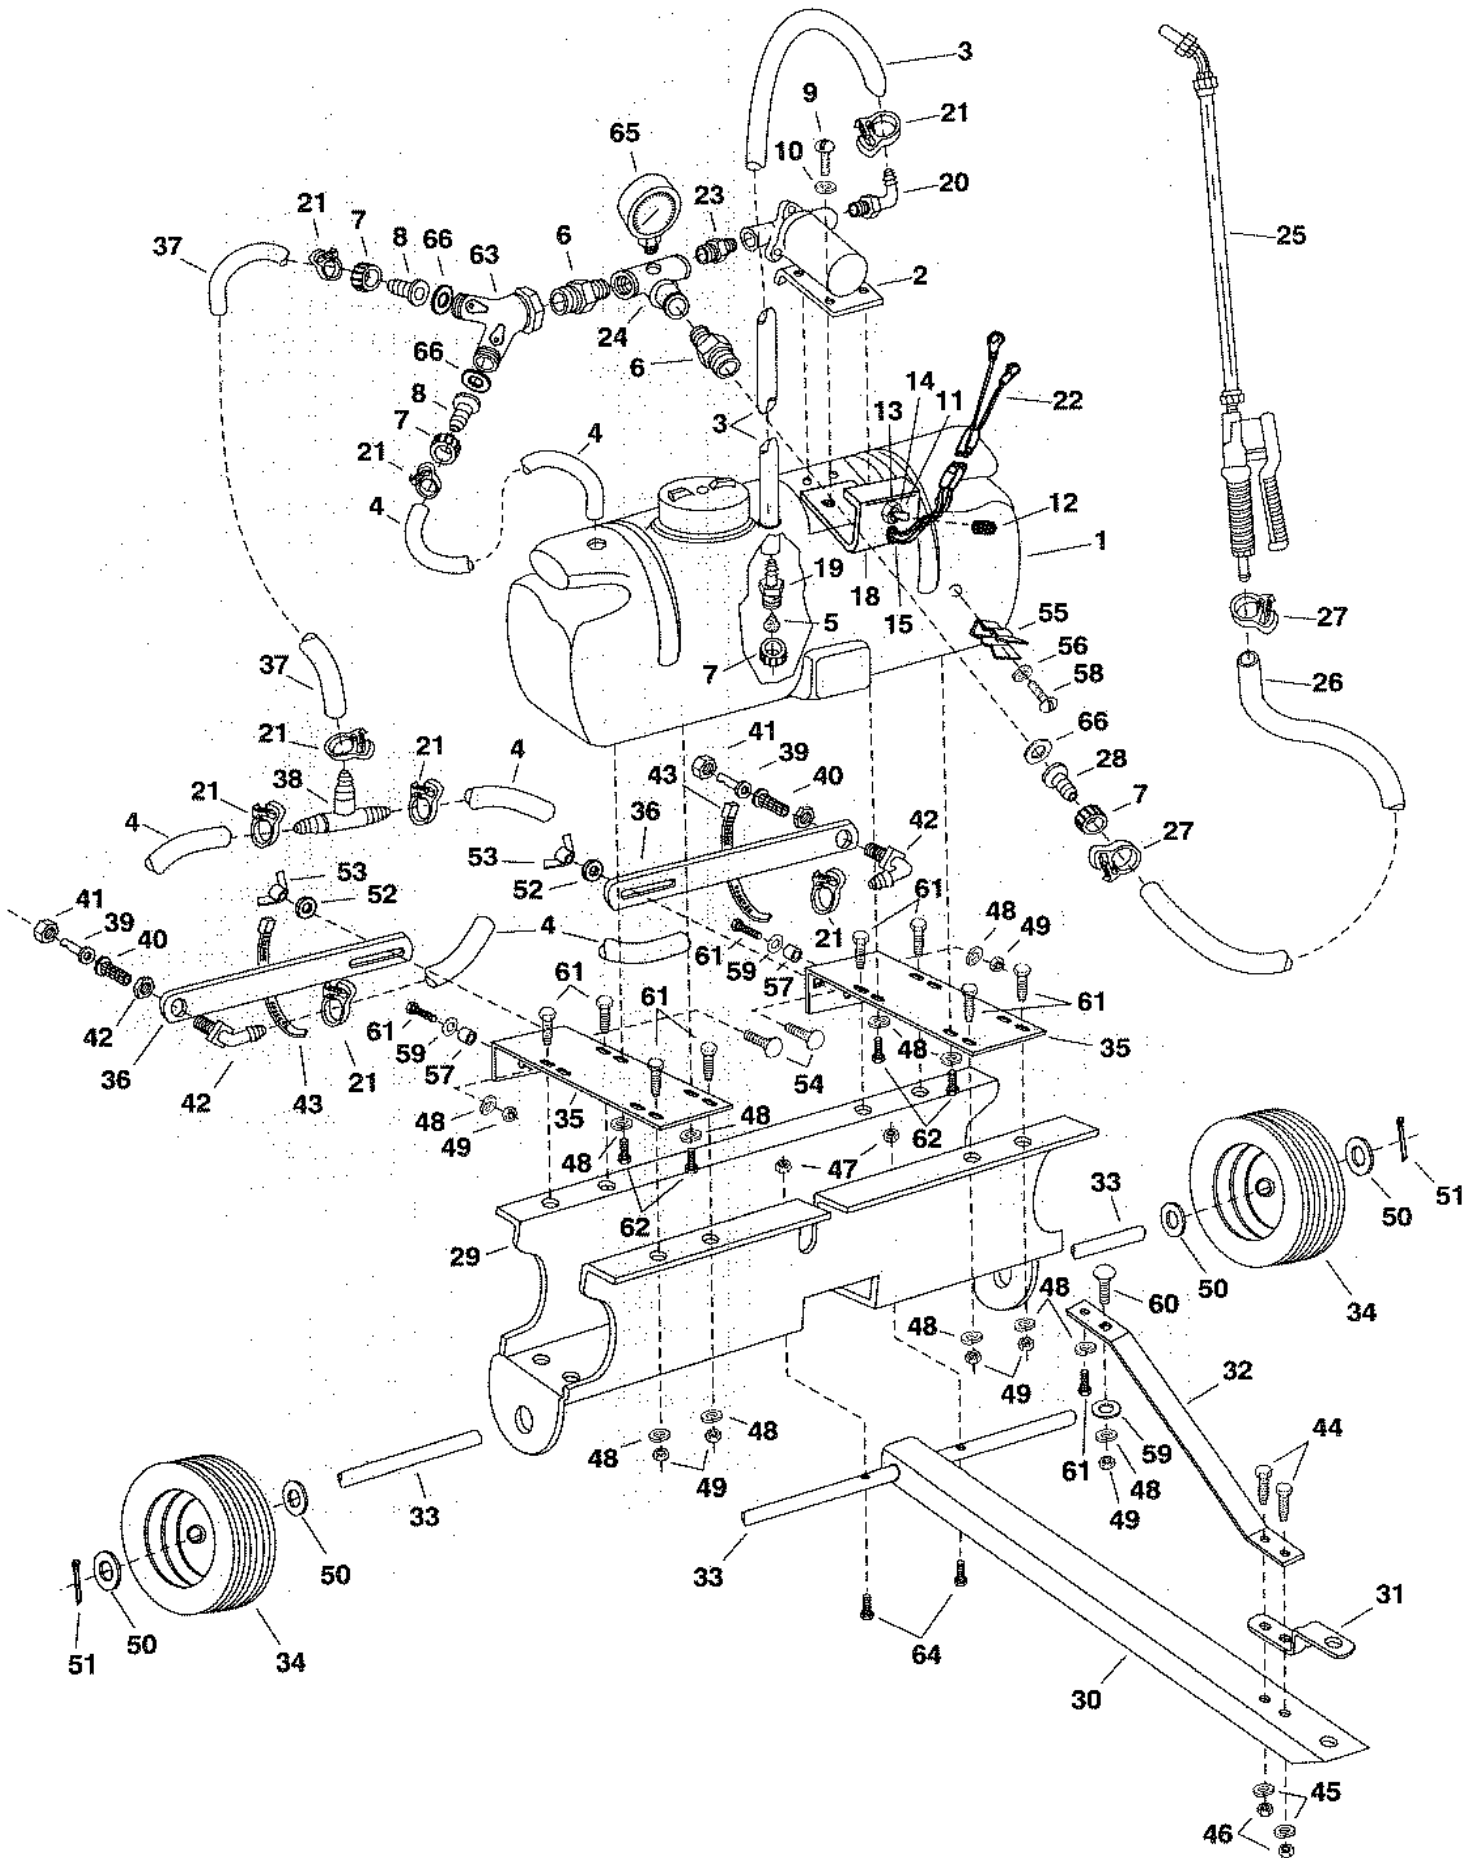

REPAIR PARTS FOR 14 GALLON SPRAYER MODEL 45-02273

REPAIR PARTS LIST FOR 14 GALLON SPRAYER MODEL 45-02273

REF. NO.	PART NO.	QTY.	DESCRIPTION	REF. NO.	PART NO.	QTY.	DESCRIPTION
1	45014	1	Tank (14 Gal.)	35	24039	2	Tank Mount Bracket
2	45015	1	Pump and Motor	36	24038	2	Boom Bar
3	46278	1	Hose, 1/2" ID (24" Lg.)	37	45022	1	Hose, 1/2" ID (14" Lg)
4	45021	3	Hose, 1/2" ID (20" Lg)	38	45027	1	Tee, Plastic 1/2" Hose
5	45024	1	Strainer, Cap Type 1"	39	45028	2	Nozzle, SS Floodjet
6	45031	2	Adapter, 1/2" NPT x Hose	40	45029	2	Strainer, Screen Type
7	45032	4	Nut, Swivel 3/4" Garden Hose	41	45037	2	Nut, Screen Body
8	45033	2	Hose Barb, 1/2"	42	45030	2	Elbow, Plastic 11/16 Thd.
9	45069	4	Screw, Ph. Pan Hd. 10-24 x 1" Lg.	43	726-0178	2	Nylon Tie
10	43910	4	Washer, Flat #10 SAE	44	43087	2	Bolt, Hex 3/8-16 x 1-1/4 Gr. 5
11	45084	1	Switch, On - Off	45	43003	2	Lock Washer, 3/8"
12	45082	1	Boot, Rubber Switch	46	43082	2	Nut, Hex Lock 3/8-16 Thd.
13	45080	1	Plate, On - Off Switch	47	43013	2	Nut, Hex Lock 1/4-20 Thd.
14	45048	1	Nut, Hex 15/32-32 Thd.	48	43086	16	Lock Washer, 5/16"
15	45087	1	Bushing, Strain Relief	49	43083	11	Nut, 5/16-18 Thd.
16	45085	1	Terminal, .25 Male Tab	50	43009	4	Washer, 1.59 x 25/32 x .06
17	45086	1	Terminal, .25 Female Tab	51	43093	2	Pin, Cotter 1/8" x 1-1/2"
18	23889	1	Bracket, Switch Mounting	52	43088	2	Washer, 1/4" Std. Wrt.
19	46276	1	Adapter, 3/4" GH x 1/2" Barb	53	43193	2	Wing Nut, Lock 1/4-20
20	46277	1	Elbow, 3/8 NPT x 1/2" Barb	54	44950	2	Bolt, Carriage 1/4-20 x 3/4"
21	45025	8	Clamp, 1/2"	55	45180	1	Hose Clip
22	45018	1	Connector with Wire	56	736-0722	1	Lock Washer, 3/16 #10
23	45049	1	Nipple, (Nylon) 1/2" x 3/8" Red.	57	23625	2	Bushing, Pivot
24	45050	1	Tee, 1/2" x 1/2" x 1/2" (1/4" Port)	58	45040	1	Screw, Slot Hd. 10-24 x 1/2"
25	45016	1	Spray Gun (Italy Made)	59	43081	3	Washer, 5/16" Std. Wrt.
26	45023	1	Hose, 3/8" ID (12' 6" Lg)	60	43080	1	Bolt, Carriage 5/16-18 x 3/4"
27	45026	2	Clamp, 3/8" Hose	61	43182	11	Bolt, Hex 5/16-18 x 3/4" Lg.
28	45034	1	Hose Barb, 3/8"	62	44692	4	Bolt, Hex 5/16-18 x 1/2" Lg.
29	23506	1	Wheel Support	63	45017	1	Hose "Y" W / Valves 3/4"
30	24040	1	Tongue	64	43648	2	Bolt, Hex 1/4-20 x 1-1/2" Lg.
31	23014	1	Hitch Bracket	65	45071	1	Gauge, Pressure 2" 100 PSI
32	24041	1	Hitch Brace	66	45072	3	Gasket, 3/4" Garden Hose
33	23026	1	Wheel Axle, 3/4"		46281	1	Owners Manual
34	44456	2	Wheel				