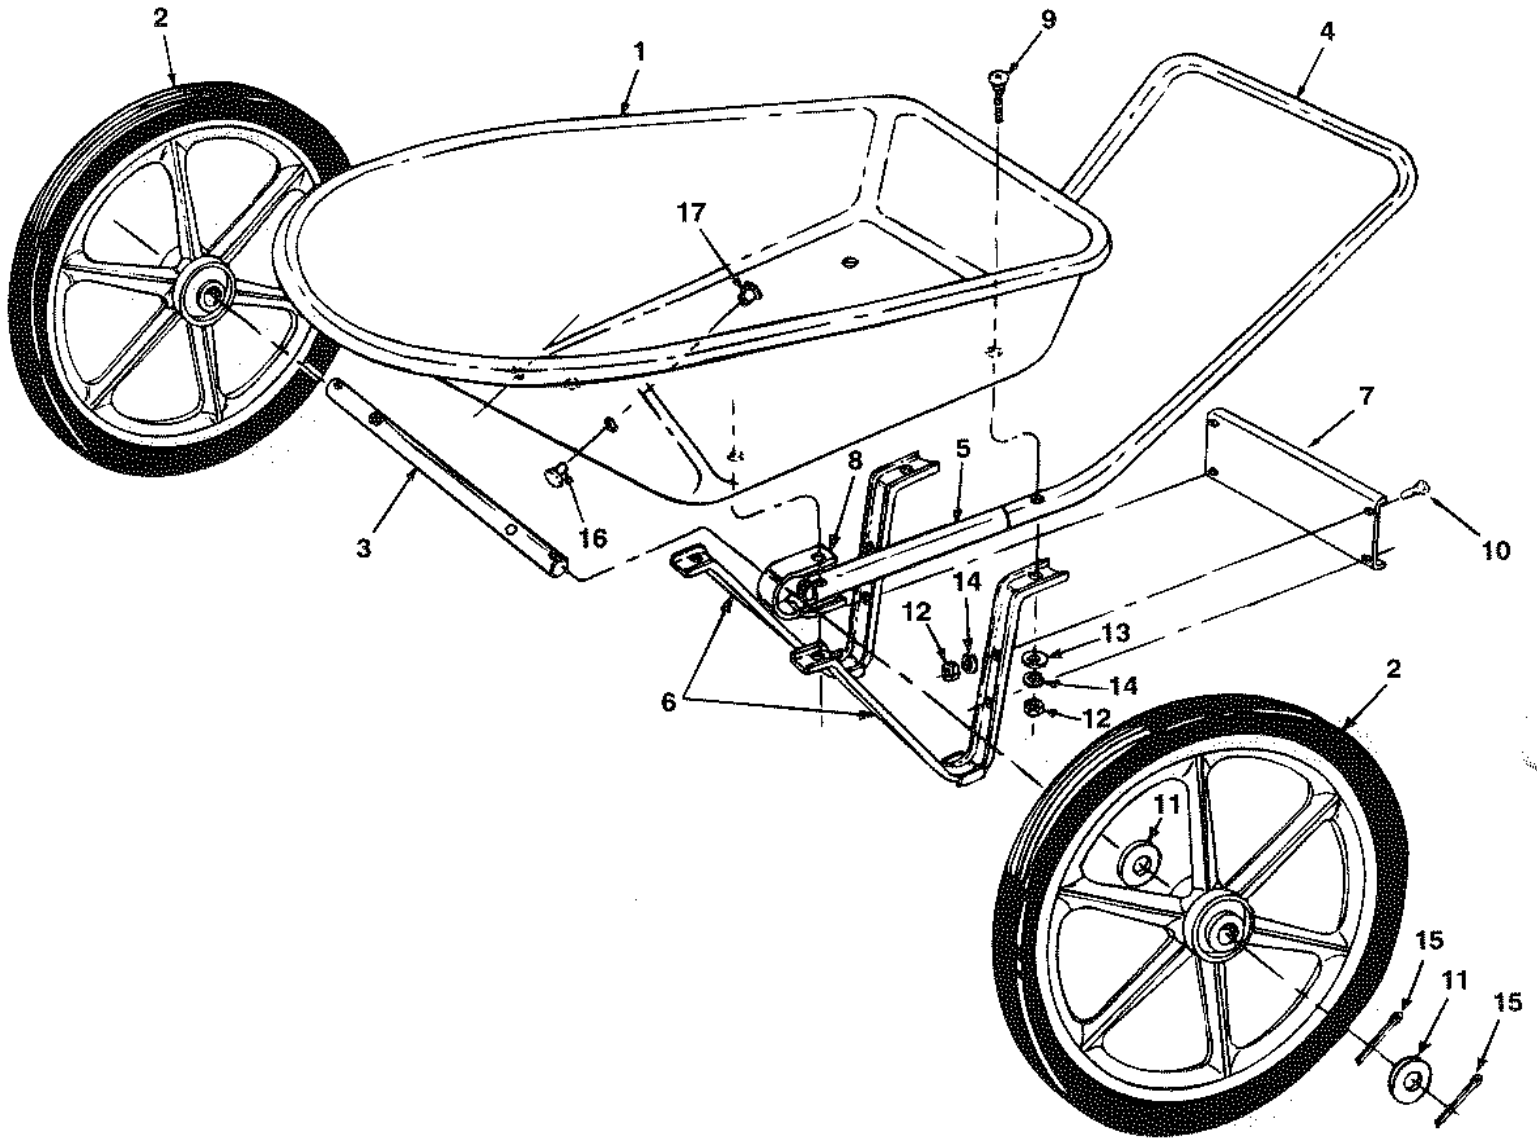

# REPAIR PARTS FOR 6 CU. FT. POLY LAWN CART MODEL 45-02261

REF. NO.	PART NO.	QTY.	DESCRIPTION	REF. NO.	PART NO.	QTY.	DESCRIPTION
1	44966	1	Tray, Poly	10	43182	4	Hex Bolt, 5/16-18 x 3/4" Lg.
2	44975	2	20" Spoked Wheel	11	43009	4	Flat Washer, 1.59" O.D.
3	23877	1	Axle, 5/8"	12	43083	8	Hex Nut, 5/16-18 Thread
4	44943	1	Upper Handle	13	43081	4	Flat Washer, 5/16"
5	44944	2	Handle Extension	14	43086	8	Lock Washer, 5/16"
6	44192	2	Channel Leg	15	43010	4	Cotter Pin, 1/8" x 1-1/4" Lg.
7	813139	1	Leg Brace	16	45093	2	Ratchet Rivet (Male)
8	23878	2	U-Clamp	17	45094	2	Ratchet Rivet (Female)
9	44977	4	Carriage Bolt, 5/16-18 x 2" Lg.		46827	1	Owners Manual