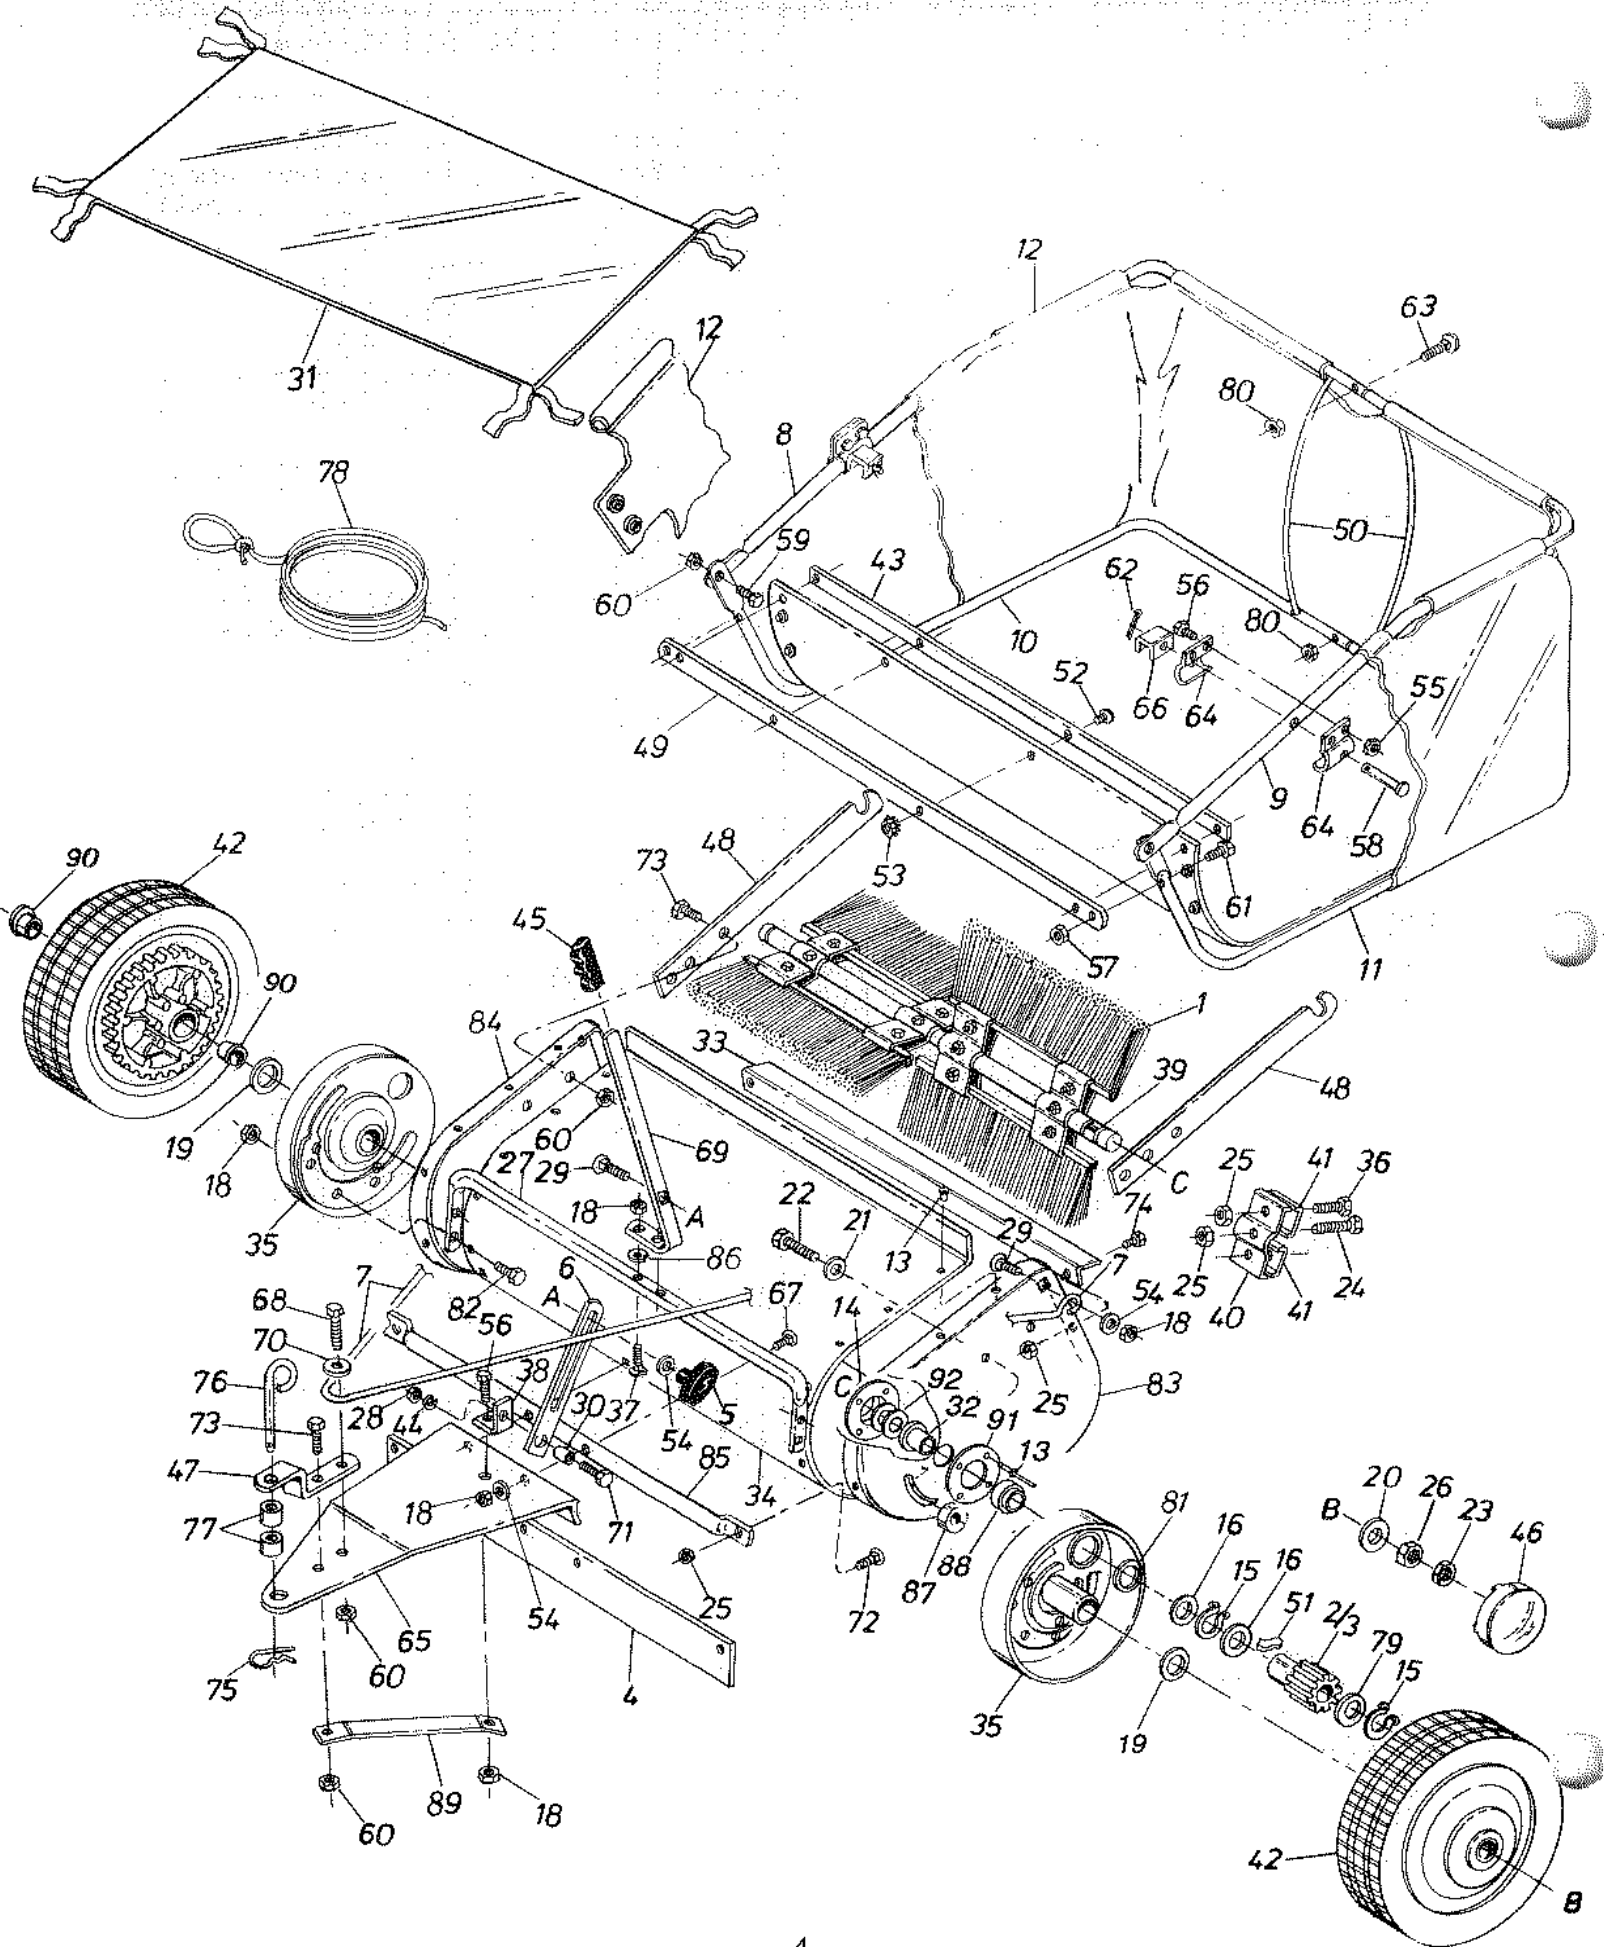

# REPAIR PARTS FOR MODEL 45-02211 38" LAWN SWEEPER