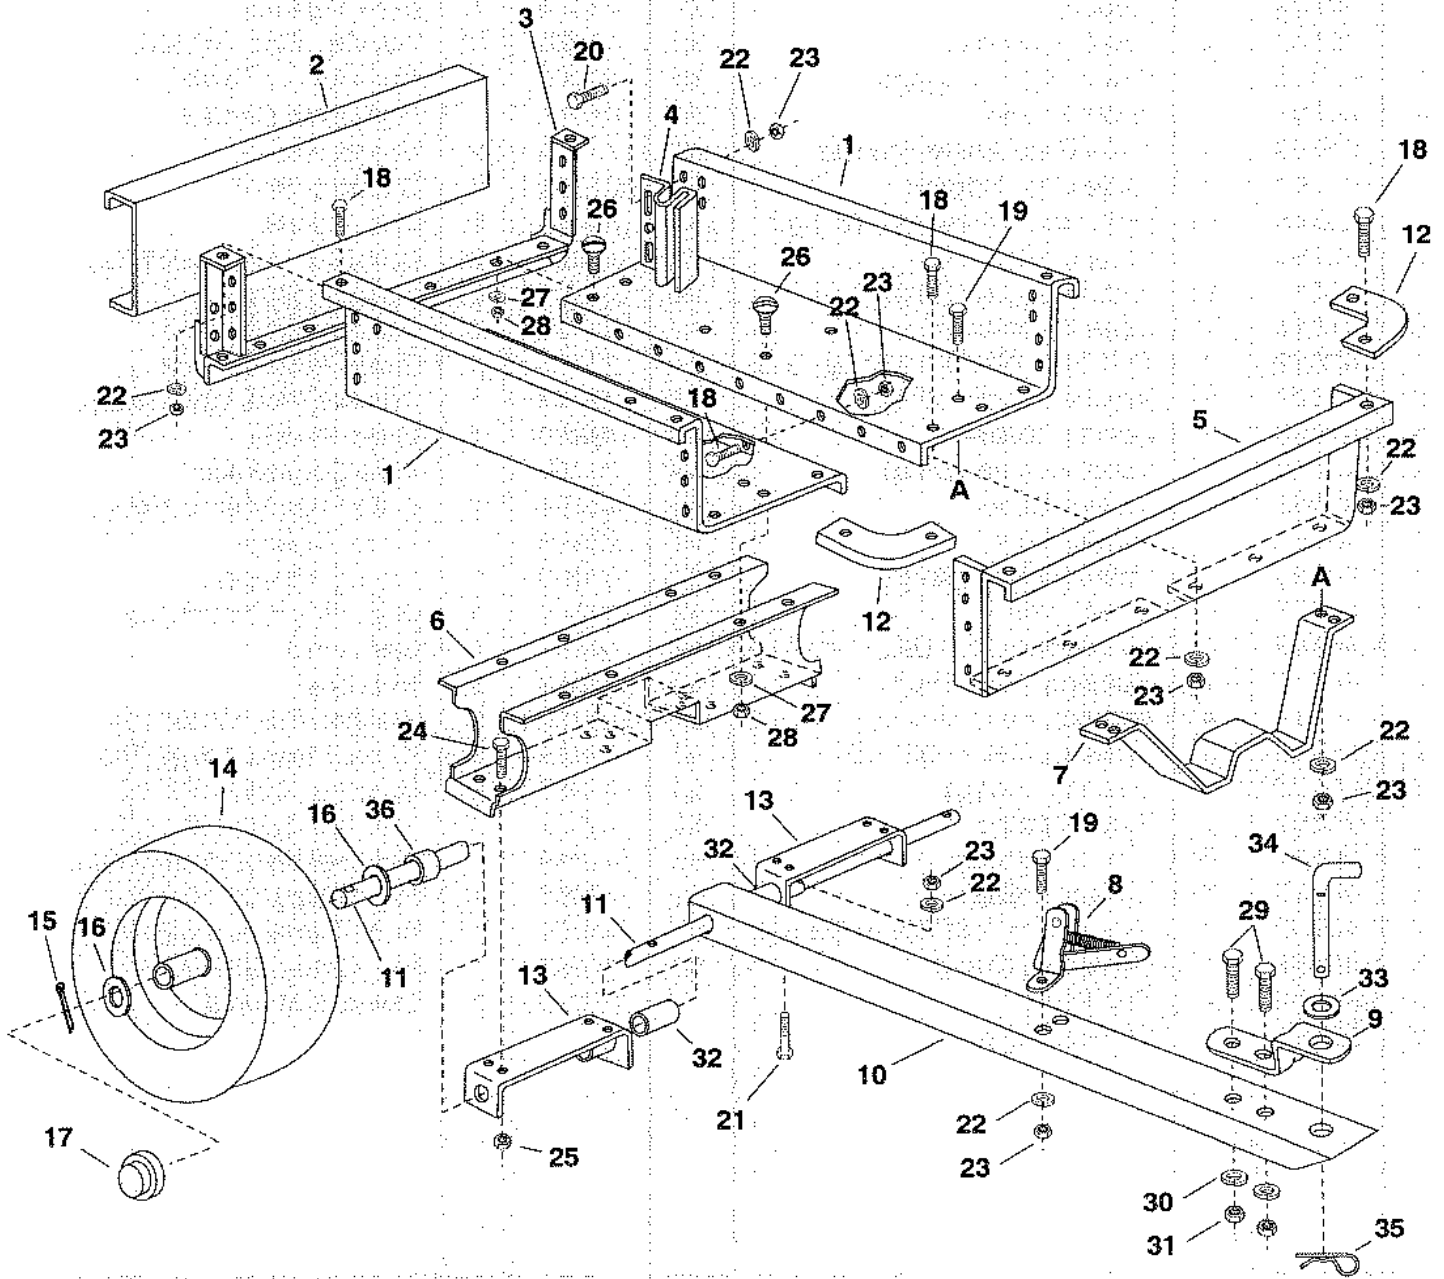

"ATV" DUMP CART MODEL 45-02172

REPAIR PARTS LIST FOR "ATV" DUMP CART MODEL 45-02172

REF. NO.	PART NO.	QTY.	DESCRIPTION
1	23984	2	Cart Body
2	23504	1	Tailgate
3	62457	1	Tailgate Reinforcement Bracket
4	23548	2	Guide, Tailgate
5	23490	1	Front Panel
6	23821	1	Wheel Support
7	23363	1	Latch Stand Bracket
8	62455	1	Latch Lock Assembly
9	23014	1	Hitch Bracket
10	23989	1	Draw Bar Tongue
11	24462	1	Axle, Wheel 1" Dia.
12	23484	2	Cap, Front Corner
13	62359	2	Axle Bracket Assembly
14	47049	2	Wheel, 20.0" x 10.0"
15	43093	2	Cotter Pin, 1/8" Dia. x 1-1/2"
16	43601	4	Washer, Flat 1.032"
17	43014	2	Hub Cap
18	43175	25	Hex Bolt, 1/4-20 x 1/2" *
19	43866	6	Hex Bolt, 1/4-20 x 5/8" *
20	43012	6	Hex Bolt, 1/4-20 x 3/4" *
21	1509-69	2	Hex Bolt, 1/4-20 x 1-3/4" *
22	43177	39	Lock washer, 1/4" *
23	43178	39	Hex Nut, 1/4-20 Thread *
24	43182	8	Hex Bolt, 5/16-18 x 3/4" Lg.*
25	43064	8	Hex Lock Nut, 5/16" Thread
26	43814	14	Slt. Truss Hd. Bolt, 5/16-18 x 3/4" Lg.*
27	43086	14	Lock Washer, 5/16" *
28	43083	14	Hex Nut, 5/16-18 Thread *
29	43001	2	Hex Bolt, 3/8-16 x 1" Lg. *
30	43003	2	Lock Washer, 3/8" *
31	43015	2	Hex Nut, 3/8-16 Thread *
32	44678	2	Spacer Tube, 2" Lg.
33	R19171616	1	Flat Washer, 17/32" x 1"
34	46065	1	Pin, Hitch
35	43343	1	Hairpin Cotter
36	45132	2	Spacer Tube (Wheel)
	47050	1	Owner's Manual