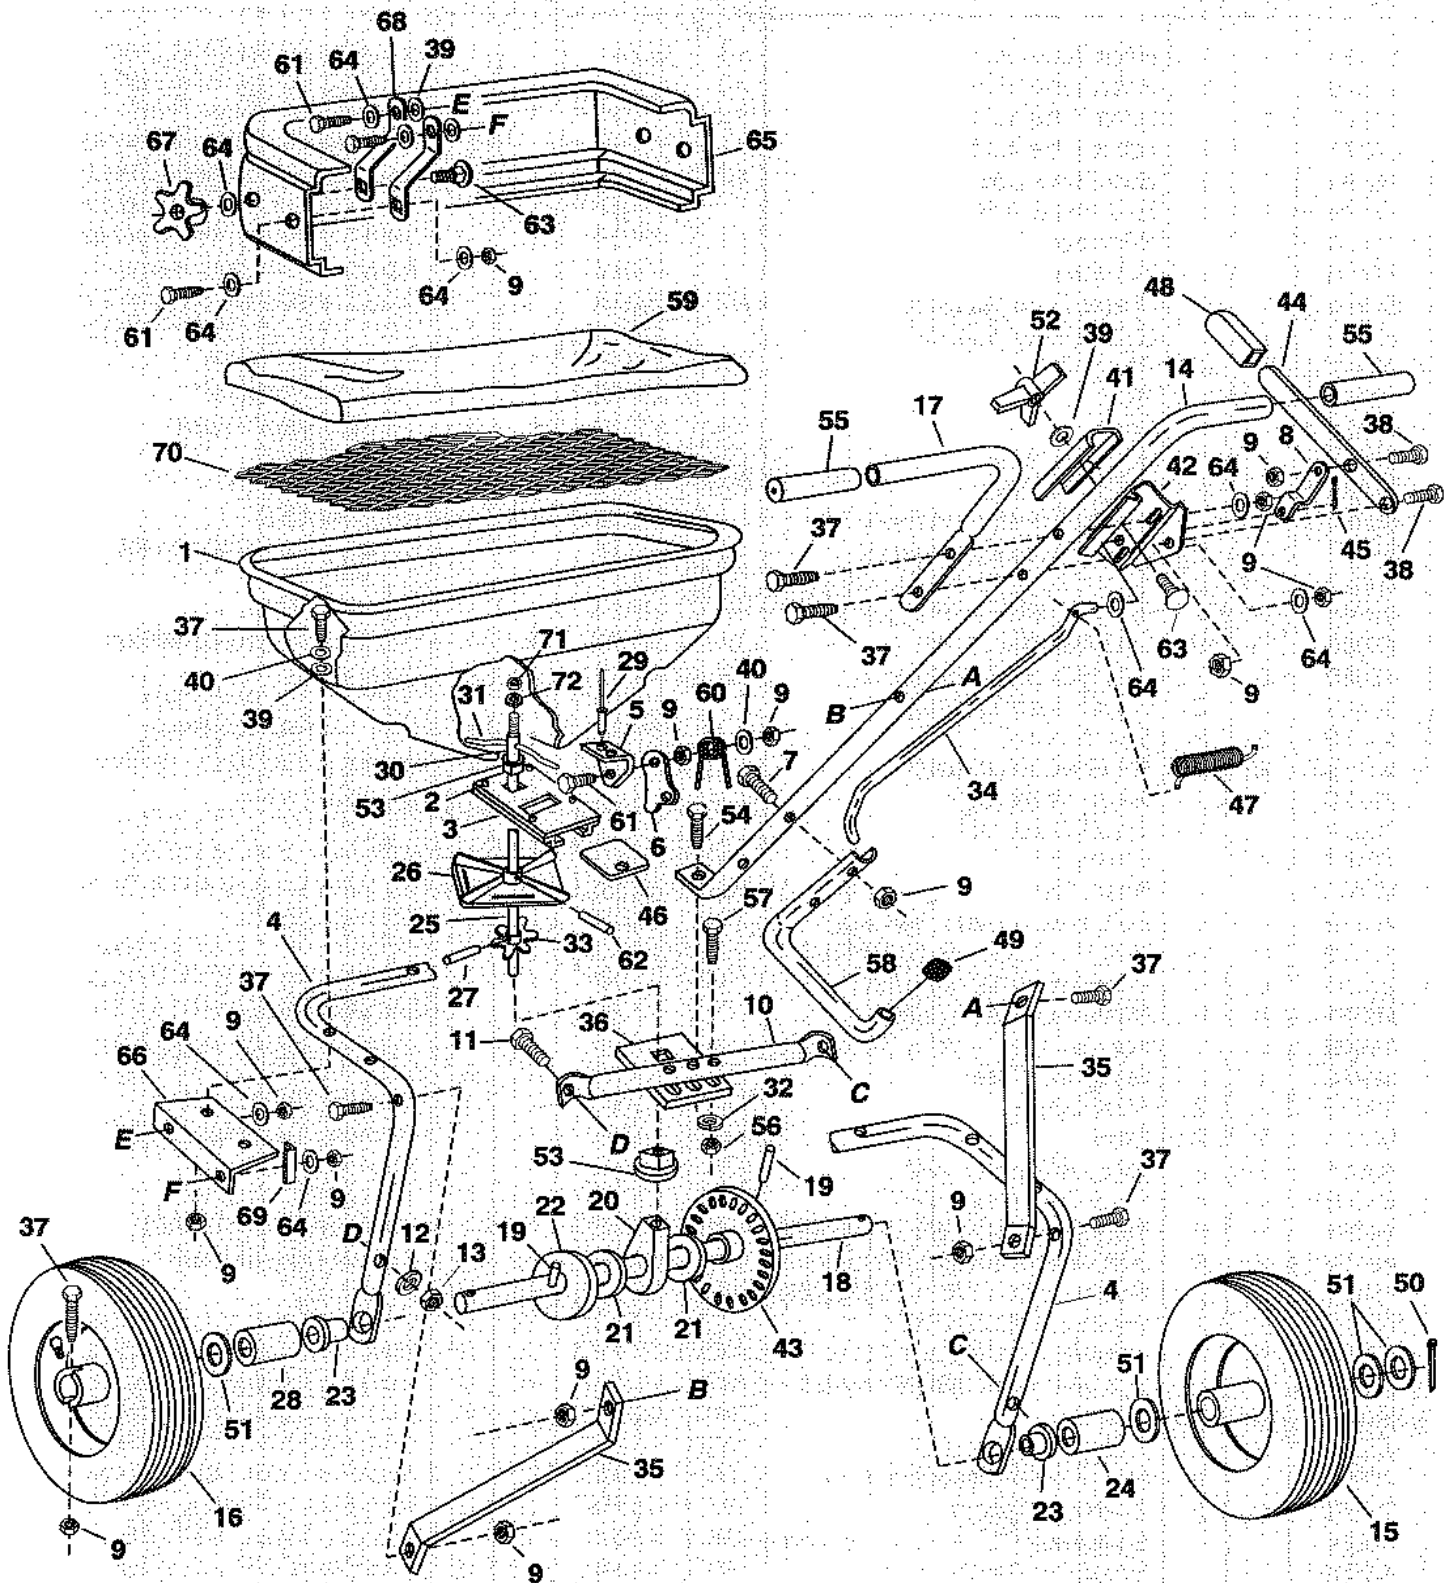

REPAIR PARTS FOR BROADCAST SPREADER MODEL 45-02101-101

REPAIR PARTS FOR BROADCAST SPREADER MODEL 45-02101-101

REF. NO.	PART NO.	QTY.	DESCRIPTION	REF. NO.	PART NO.	QTY.	DESCRIPTION
1	44466	1	Hopper	37	1509-069	12	Bolt, Hex 1/4-20 x 1-3/4" Lg. *
2	43882	4	Rivet, Stainless	38	43866	2	Bolt, Hex 1/4-20 x 5/8" Lg. Gr. 5*
3	62482	1	Ass'y, Guide Closure	39	1543-069	11	Washer, Nylon
4	44462	1	Tube, Frame	40	43088	9	Washer, Flat 1/4" Std.
5	23753	1	Slide Gate Angle Bracket	41	23755	1	Gage, Flow Control
6	23758	1	Slide Gate Bracket	42	23754	1	Bracket, Flow Control Mount
7	43648	2	Bolt, Hex 1/4-20 x 1-1/2" Lg.*	43	46886	1	Gear, Plastic
8	23756	1	Flow Control Link	44	23759	1	Flow Control Arm
9	43013	24	Nut, Hex Lock 1/4-20 Thd. *	45	44101	1	Cotter Pin 3/32" x 3/4" Lg.*
10	43808	1	Tube, Crossover	46	23533	1	Plate, Closure
11	43084	2	Bolt, Hex 5/16-18 x 1-3/4" Lg. Gr. 5	47	43000	1	Spring, Extension
12	43086	2	Lock Washer, 5/16**	48	43848	1	Grip, Flow Control Arm
13	43064	2	Nut, Hex 5/16-18 Thd.*	49	44481	1	Cap, Vinyl
14	44463	1	Tube, Handle (Long)	50	43093	1	Cotter Pin, 1/8" x 101/2" Lg.
15	44456	1	Wheel Ass'y. 14" x 4"	51	43009	4	Washer, 1-5/8" O.D. x 25/32" I.D.
16	44457	1	Wheel Ass'y. (W/Hole) 14" x 4"	52	43849	1	Knob, Plastic 1/4-20 Thd.
17	44464	1	Tube, Handle (Short)	53	44285	2	Bushing, Delrin 3/8" I.D.
18	23752	1	Shaft, Axle	54	43054	1	Bolt, Hex 3/8-16 x 2" Lg. Gr. 5
19	43851	2	Pin, Spring 3/16" Dia. x 1-1/4" Lg.	55	44482	2	Grip, Handle
20	43871	1	Bushing, Axle Shaft	56	43082	3	Nut, Hex Lock 3/8-16 Thd.
21	1540-032	5	Washer, Flat .78" I.D.	57	41576	2	Bolt, Hex 3/8-16 x 1-3/4" Lg. Gr. 5
22	1540-162	1	Washer, Flat 3/4" Std.	58	44465	1	Tube, Leg Stand
23	44798	2	Bearing, Flange	59	43962	1	Optional Vinyl Hopper Cover
24	44494	1	Tube, Spacer	60	44566	1	Spring, Torsion
25	47437	1	Shaft, Impeller	61	43012	7	Bolt, Hex 1/4-20 x 3/4" Lg. Gr. 5
26	04367	1	Spreader Plate	62	46055	1	Pin, Spring 1/8" x 1" Lg.
27	43850	1	Pin, Spring 1/8" Dia. x 5/8" Lg.	63	44950	3	Bolt, Carriage 1/4-20 x 3/4" Lg.
28	44500	1	Spacer, 1" O.D. x 1" Lg.	64	R191111116	17	Washer, Flat 5/16"
29	C-9M5732	2	Rivet, Pop	65	46119	1	Shield, Spreader
30	23766	1	Sleeve, Agitator	66	24125	2	Bracket, Shield
31	43878	1	Wire, Agitator	67	46120	2	Knob, Plastic
32	43070	5	Washer, Flat 3/8"	68	23998	4	Bracket, Swivel
33	44468	1	Sprocket - 6 Tooth	69	23999	2	Bracket, Angle Stop
34	44514	1	Rod, Flow Control	70	47441	1	Screen, Spreader
35	23525	2	Brace, Hitch	71	43015	1	Nut, Hex 3/8-16 Thd.
36	23762	1	Support, Shaft	72	43003	1	Lock Washer, 3/8"
					47438	1	Owner's Manual