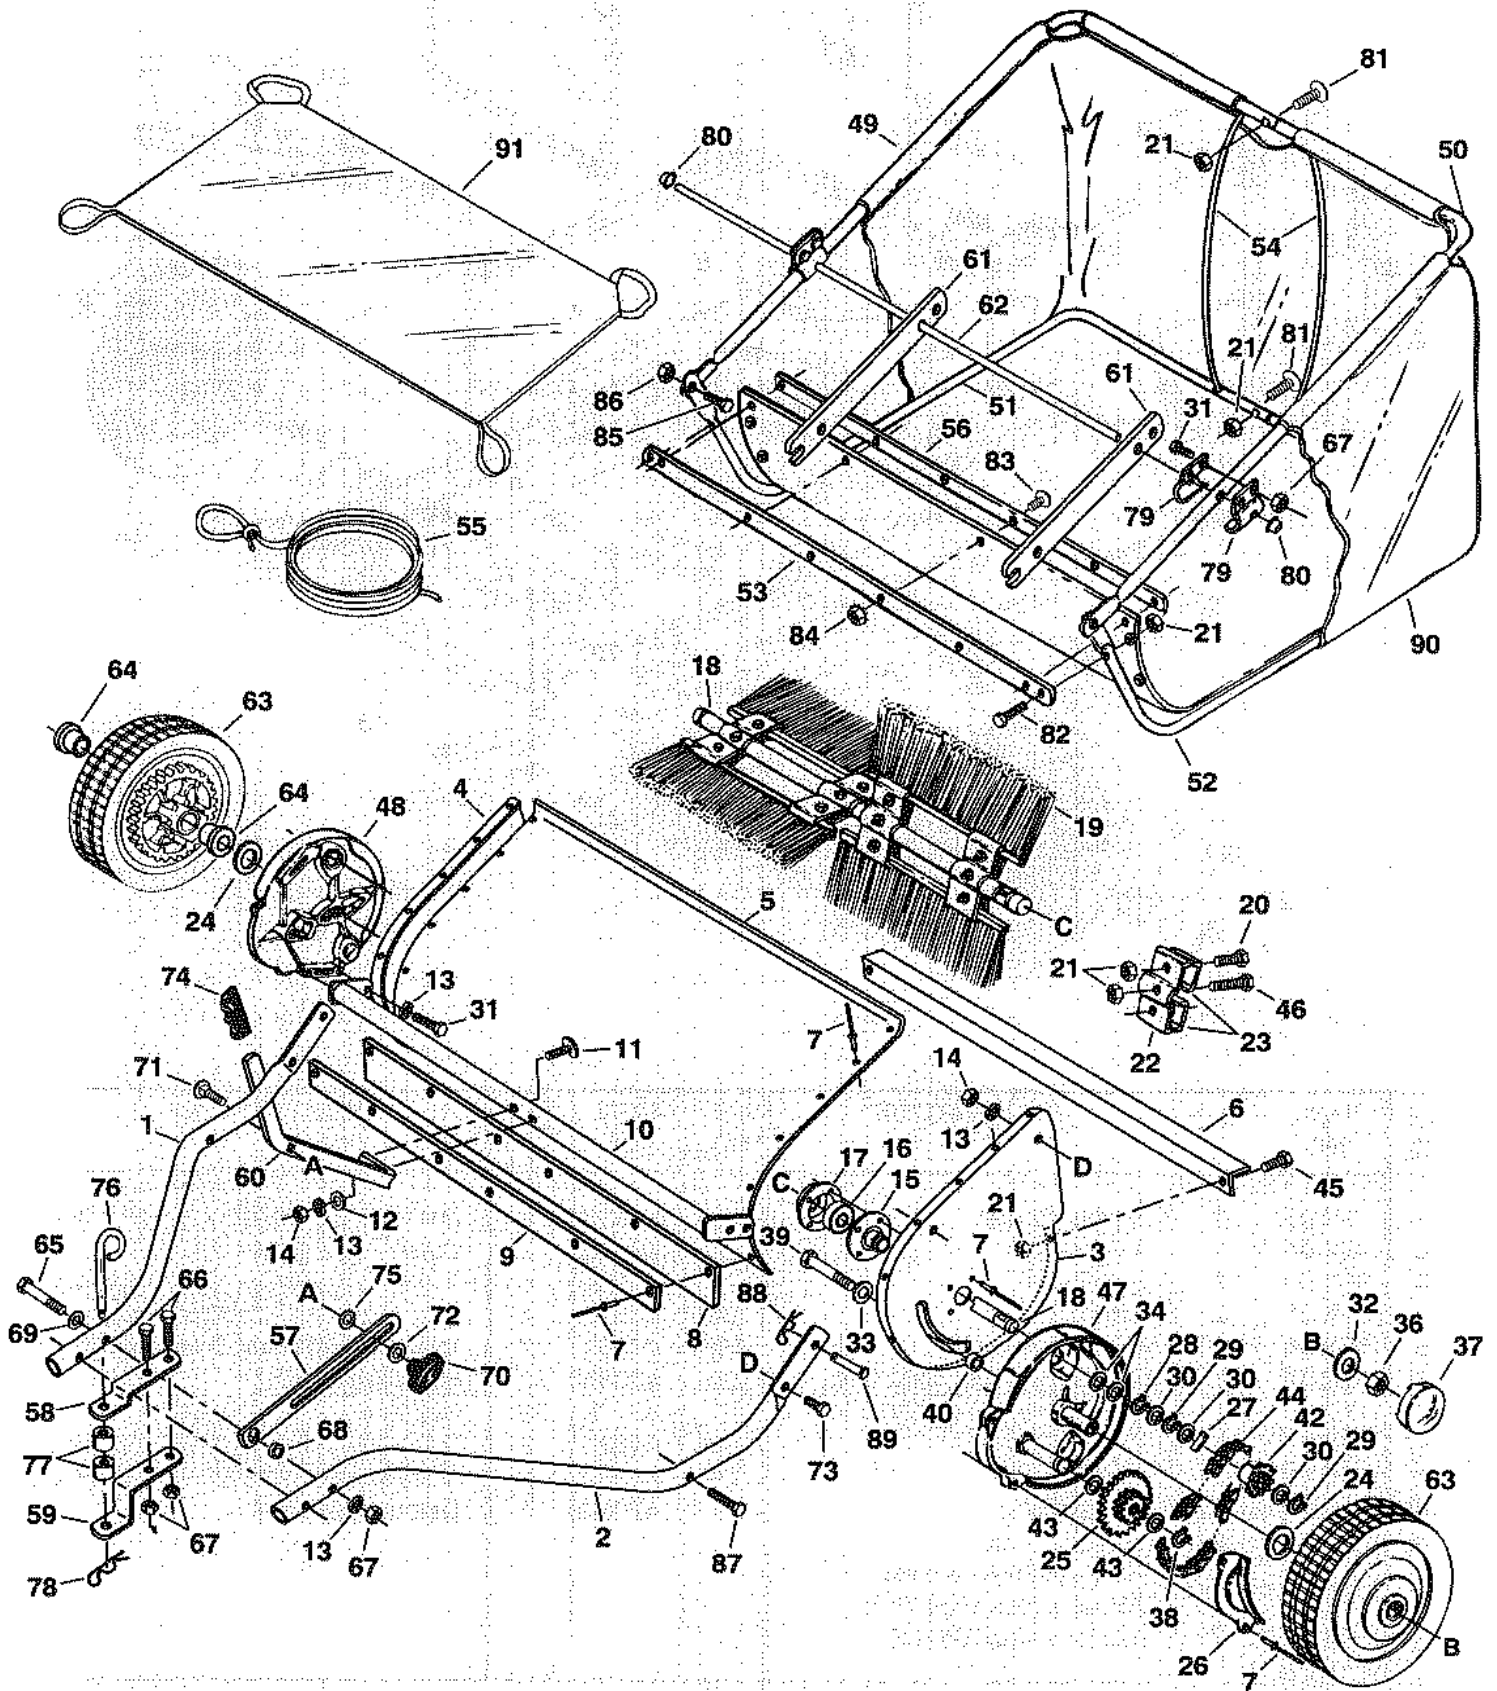

REPAIR PARTS FOR MODELS 45-02091 (32") & 45-01971 (38") HIGH PERFORMANCE LAWSWEEPERS

REPAIR PARTS FOR MODELS 45-02091 (32") & 45-01971 (38")

HIGH PERFORMANCE LAWSWEEPERS

Ref. No.	Part No.	Qty.		Description	Ref. No.	Part No.	Qty.		Description
		32"	38"				32"	38"	
1	47380	1	-	Hitch Tube, R.H.	47	62791	1	1	Housing, Wheel Drive Ass'y. L.H.
	47370	-	1	Hitch Tube, R.H.	48	62792	1	1	Housing, Wheel Drive Ass'y. R.H.
2	47379	1	-	Hitch Tube, L.H.	49	44310	1	-	Tube, Upper Hopper Frame R.H.
	47371	-	1	Hitch Tube, L.H.		43966	-	1	Tube, Upper Hopper Frame R.H.
3	24195	1	1	End Plate, L.H.	50	44309	1	-	Tube, Upper Hopper Frame L.H.
4	24196	1	1	End Plate, R.H.		43967	-	1	Tube, Upper Hopper Frame L.H.
5	24488	1	-	Wrapper	51	43930	1	-	Tube, Lower Hopper Frame R.H.
	24485	-	1	Wrapper		43968	-	1	Tube, Lower Hopper Frame R.H.
6	24526	1	-	Brace, Rear Support	52	43929	1	-	Tube, Lower Hopper Frame L.H.
	23854	-	1	Brace, Rear Support		43969	-	1	Tube, Lower Hopper Frame L.H.
7	C-9M5732	28	30	Rivet, Pop	53	23351	1	-	Strap, Bag Frame
8	43645	1	-	Skirt		23352	-	1	Strap, Bag Frame
	43673	-	1	Skirt	54	43938	2	2	Rod, Hopper Support
9	23345	1	-	Retainer, Skirt	55	43737	1	1	Hopper Rope
	24486	-	1	Retainer, Skirt	56	23345	1	-	Retainer, Bag
10	63782	1	-	Height Adjustment Ass'y.		23343	-	1	Retainer, Bag
	63777	-	1	Height Adjustment Ass'y.	57	24191	1	1	Strap, Height Adjustment
11	44947	2	2	Bolt, Cv. Hd. 5/16-18 x 1-5/8" Lg.	58	23687	1	1	Bracket, Hitch
12	44695	2	2	Washer, Bowed 1" x .32" x .06"	59	23014	1	1	Bracket, Hitch
13	43086	12	12	Lock Washer, 5/16"	60	24193	1	1	Handle, Height Adjustment
14	43083	6	6	Nut, Hex 5/16-18 Thread	61	24487	2	2	Bag Arm
15	62489	2	2	Brush Bushing Ass'y.	62	47382	1	-	Rod, Hopper Bag Pivot
16	44232	2	2	Ball Bearing		47373	-	1	Rod, Hopper Bag Pivot
17	1629-56	2	2	Retainer, Dust Cover	63	44985	2	2	Wheel & Tire Ass'y. (White)
18	23723	1	-	Brush Shaft, 32"	64	45088	4	4	Wheel Bearing
	23574	-	1	Brush Shaft, 38"	65	46782	2	2	Bolt, Hex 5/16-18 x 3" Lg.
19	47487	4	-	Brush, 32"	66	43224	2	2	Bolt, Hex 5/16-18 x 2-1/4" Lg.
	47488	-	4	Bush, 38"	67	43064	8	8	Nut, Hex Lock 5/16-18 Thread
20	43012	8	8	Bolt, Hex 1/4-20 x 3/4" Lg.	68	46847	1	1	Bushing, Spacer
21	43013	18	18	Nut, Hex Lock 1/4-20 Thread	69	R19111116	2	2	Washer, Flat 11/32" x 11/16"
22	23580	4	4	Retainer, Brush (Double)	70	43720	1	1	Knob, Wing 5/16-18 Thread
23	23581	8	8	Retainer, Brush (Single)	71	43080	1	1	Bolt, Carriage 5/16-18 x 3/4" Lg.
24	44008	2	2	Washer, Flat 1-1/8" x .78" x .025"	72	43081	1	1	Washer, Flat 5/16" Std. Wrt.
25	62490	2	2	Sprocket / Gear	73	43063	2	2	Bolt, Hex 5/16-18 x 1" Lg.
26	23573	2	2	Dust Cover	74	43943	1	1	Grip, Height Adjust
27	1671-1	2	2	Pawl	75	44732	1	1	Washer, Tooth Lock 5/16"
28	43655	2	2	Ring, Retaining 3/4"	76	23353	1	1	Pin, Hitch
29	1650-21	4	4	Ring, Retaining .594"	77	23368	2	2	Tube, Hitch Spacer
30	44007	6	6	Washer, Shim 1-1/8" x .594" x .025"	78	43343	1	1	Hairpin Cotter, 1/8" #4
31	43182	8	8	Bolt, Hex 5/16-18 x 3/4" Lg.	79	23331	4	4	Clamp, Hopper Mount
32	141	2	2	Washer, Flat 1-1/2" x .375" x .062"	80	44917	2	2	Palnut, 3/8"
33	43070	2	2	Washer, 3/8" Std. Wrt.	81	43978	2	2	Bolt, Cvd. Hd. 1/4-20 x 1" Lg.
34	1540-31	4	4	Washer, Flat .78" x 1.25" x .06"	82	1509-90	2	2	Bolt, Hex 1/4-20 x 1-1/4" Lg.
36	1038	2	2	Nut, Hex Lock 3/8-24 Thread	83	43346	4	6	Bolt, Sl. Tr. Hd. #10-32 x 5/8" Lg.
37	2674-32	2	2	Hub Cap	84	43662	4	6	Nut, Hex Lock #10-32 SEMS
38	43894	2	2	Ring, Retaining 1/2"	85	43407	2	2	Bolt, Hex 3/8-16 x 3/4" Lg.
39	43932	2	2	Bolt, Hex 3/8-24 x 3-1/2" Lg.	86	43082	2	2	Nut, Hex Lock 3/8-16 Thread
40	23400	2	2	Bushing, Spacer	87	43084	2	2	Bolt, Hex 5/16-18 x 1-3/4" Lg.
41	43890	1	1	Sprocket, Ratchet R.H. (not shown)	88	43055	2	2	Hairpin Cotter, 3/32" #3
42	43889	1	1	Sprocket, Ratchet L.H.	89	44044	2	2	Pin, Clevis 3/8" x 3/4" Lg.
43	44137	4	4	Washer, 1/2" x 1" x .02"	90	44372	1	-	Hopper Bag
44	44542	2	2	Chain, Roller		44067	-	1	Hopper Bag
45	43175	2	2	Bolt, Hex 1/4-20 x 1/2" Lg.	91	44313	1	-	Wind Screen
46	43661	4	4	Bolt, Hex 1/4-20 x 1" Lg.		43937	-	1	Wind Screen
						47374	1	1	Owners Manual