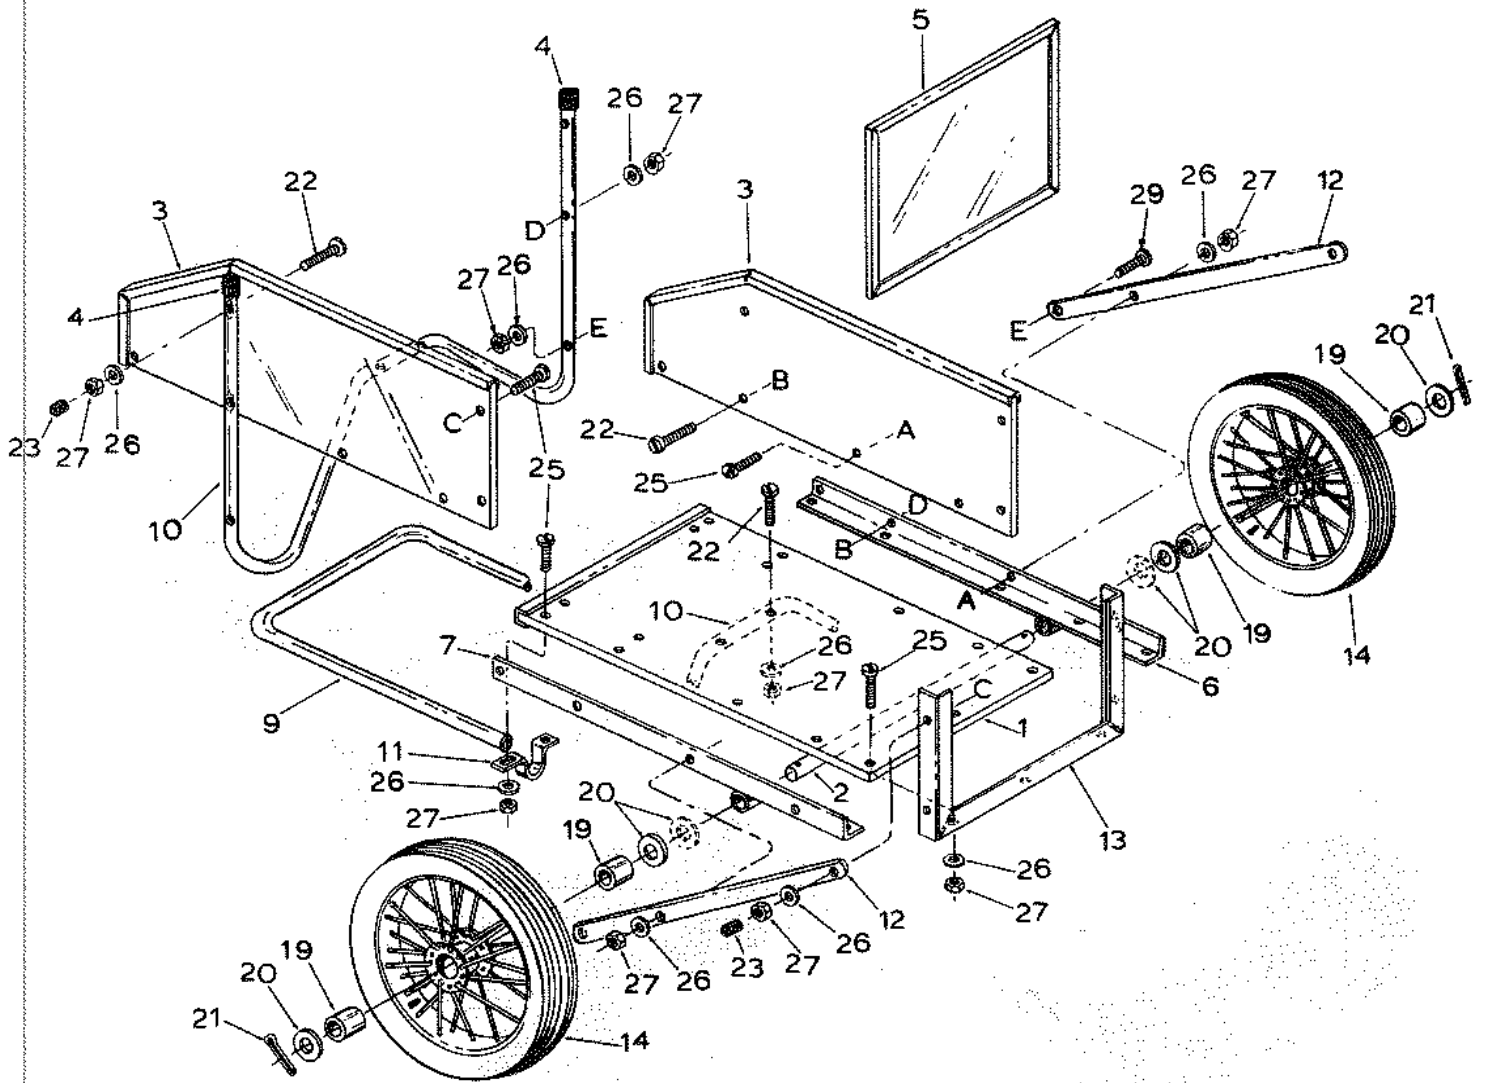

REPAIR PARTS FOR MODEL 45-01772 14 CU. FT. FARM/YARD CART

REF. NO.	PART NO.	QTY.	DESCRIPTION	REF. NO.	PART NO.	QTY.	DESCRIPTION
1	47590	1	Bottom Panel	20	43949	4	Flat Washer, 25/32" x 1-1/2" x 3/32"
2	23594	1	Axle, Wheel	21	43010	2	Cotter Pin, 1/8" x 1-1/4" *
3	47589	2	Side Panel	22	47584	6	Truss Head Screw, 1/4-20 x 2" Lg. *
4	44021	2	Tube Caps	23	44538	4	Cap, Rubber 1/4" x 3/8" Lg.
5	47588	1	Front Panel	25	44259	17	Truss Head Screw, 1/4-20 x 1" Lg. *
6	62537	1	Side Angle Assembly, L.H.	26	43088	33	Flat Washer, 1/4" *
7	62536	1	Side Angle Assembly, R.H.	27	43178	33	Hex Nut, 1/4-20 Thread *
9	44031	1	Handle Tube	28	44020	8	Truss Head Screw, 1/4-20 x 1-1/4" Lg. *
10	44522	1	Leg Tube	29	44017	2	Truss Head Screw 1/4-20 x 1-1/2" Lg. *
11	44033	4	Clamp, Tube	47592		1	Owner's Manual
12	23882	2	Support Strap				
13	62535	1	Front Angle Assembly				
14	43945	2	Wheel w/Bearings 26"				
19	44016	4	Ball Bearings 3/4" I.D.				