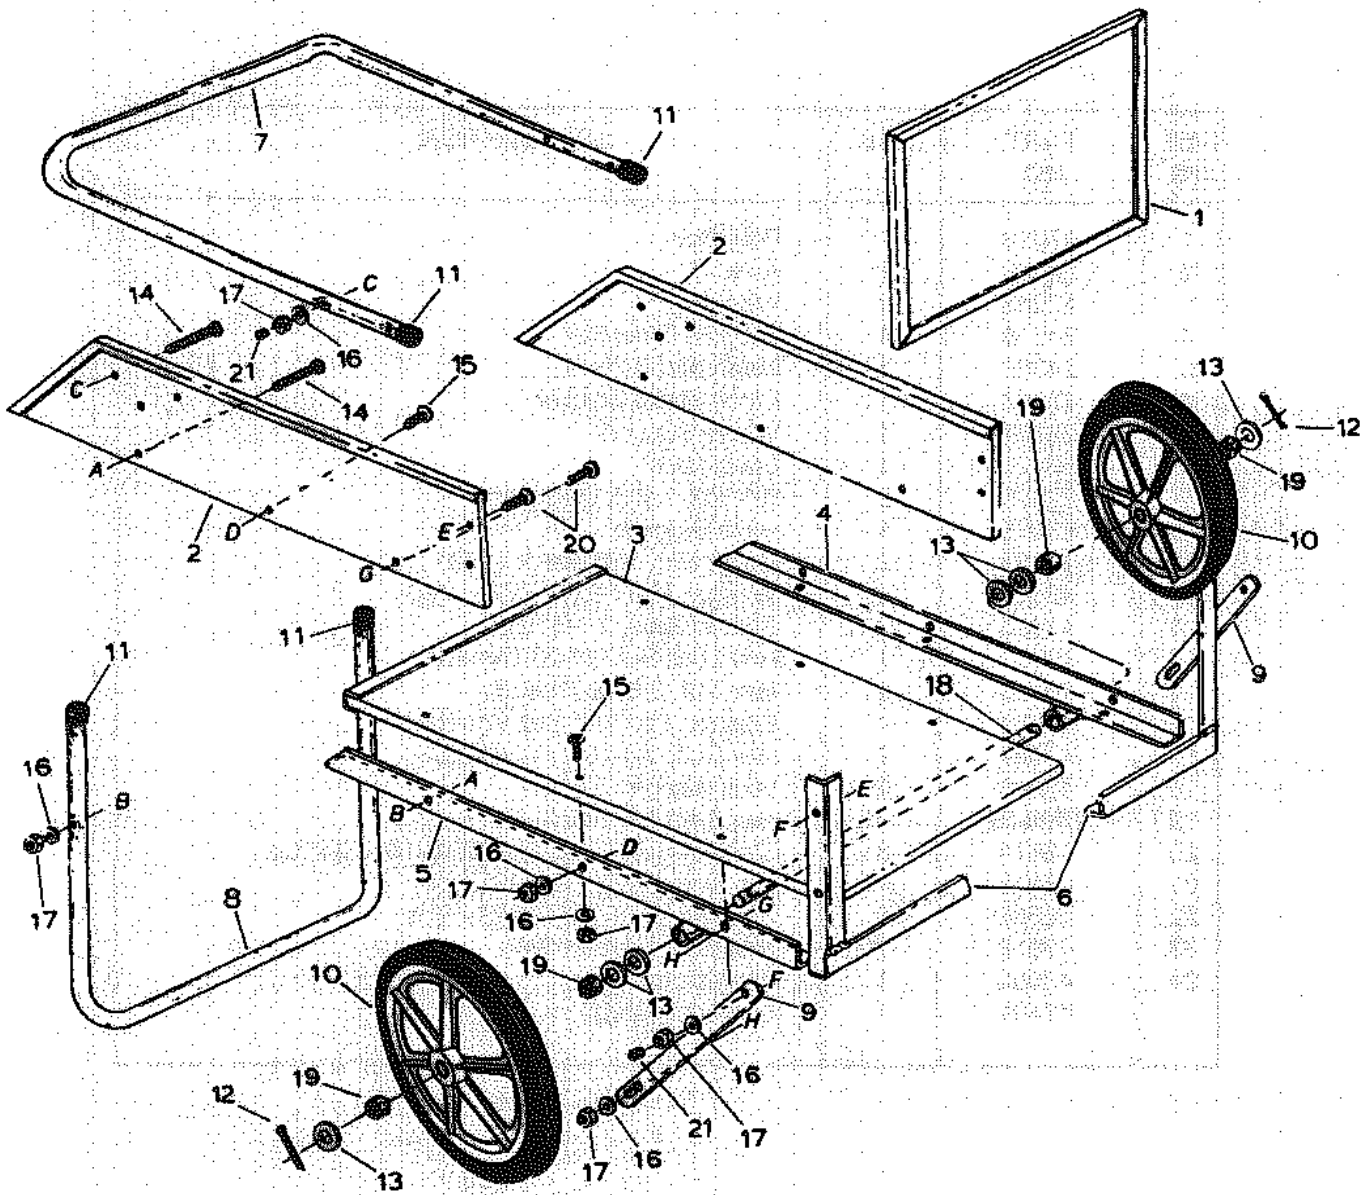

REPAIR PARTS FOR MODEL 45-01762 7 CU. FT. FARM/YARD CART

REF. NO.	PART NO.	QTY.	DESCRIPTION	REF. NO.	PART NO.	QTY.	DESCRIPTION
1	47585	1	Front Panel	12	43010	2	Cotter Pin, 1/8" x 1-1/4" Lg.*
2	47586	2	Side Panel	13	43949	4	Flat Washer 25/32" I.D. x 1-1/2" O.D. x 3/32" Thick
3	47587	1	Bottom Panel	14	47584	8	Truss Head Screws 1/4-20 x 2" Lg.*
4	62527	1	Side Angle Assembly, L.H.	15	44259	13	Truss Head Screws 1/4-20 x 1" Lg.*
5	62528	1	Side Angle Assembly, R.H.	16	43088	25	Flat Washer, 1/4" I.D.*
6	62529	1	Front Angle	17	43178	25	Hex Nut, 1/4-20 Thread *
7	44018	1	Handle Tube	18	23991	1	Axle
8	44019	1	Leg Tube	19	44016	4	Bearing, Ball 3/4" I.D.
9	23606	2	Support Strap	20	44020	4	Truss Head Screws 1/4-20 x 1-1/4" Lg.*
10	44975	2	Wheel Assembly Complete w/Bearings (20")	21	44538	6	Rubber Cap, 1/4" x 3/8" Lg.
11	44021	4	Tube Caps	47591		1	Owner's Manual