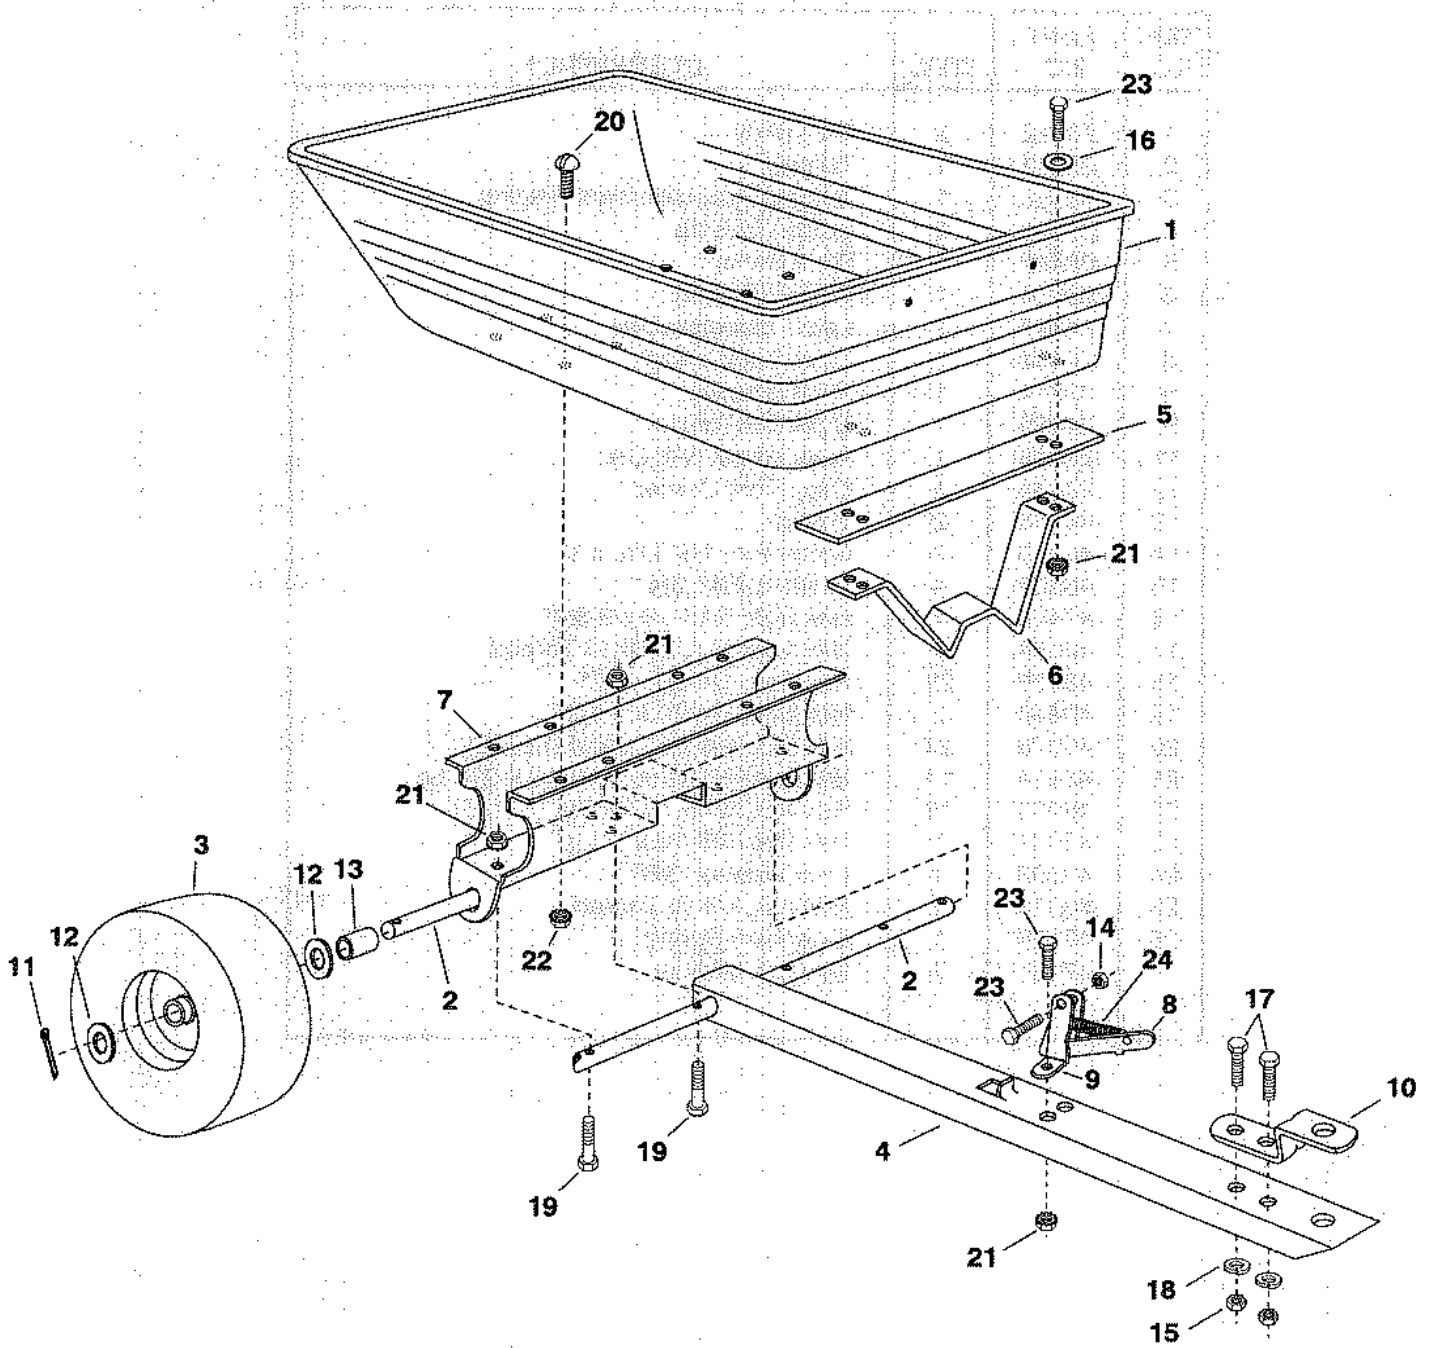

# REPAIR PARTS FOR POLY CART MODEL 45-0175

# REPAIR PARTS FOR POLY CART MODEL 45-0175

REF. NO.	PART NO.	QTY.	DESCRIPTION
1	47019	1	Poly Tray
2	24528	1	Axle, 1"
3	47049	2	Wheel
4	24516	1	Tongue, Draw Bar
5	24386	1	Latch Stand Plate
6	23297	1	Latch Stand Bracket
7	24527	1	Wheel Support
8	62020	1	Latch Lock
9	23470	2	Bracket, Latch Mounting
10	23475	1	Hitch Bracket
11	43093	2	Cotter Pin, 1/8" Dia. x 1-1/2"
12	43601	4	Washer, Flat 1.59" OD x 1" ID
13	47453	2	Spacer Tube, 3-1/8" Lg.
14	43013	1	Hex Lock Nut 1/4-20 Thread
15	43015	2	Hex Nut, 3/8-16 Thread
16	43088	4	Washer, Flat 1/4" Std. Wrought
17	43087	2	Hex Bolt, 3/8-16 x 1-1/4" Lg.
18	43003	2	Lock Washer, 3/8"
19	1509-69	4	Hex Bolt, 1/4-20 x 1-3/4" Lg.
20	43814	8	Slotted Truss Head Bolt, 5/16-18 x 3/4" Lg.
21	46978	10	Hex Nut, 1/4-20 (SEMS) Type
22	46980	8	Hex Nut, 5/16-18 (SEMS) Type
23	43012	7	Hex Bolt, 1/4-20 x 3/4"
24	43000	1	Extension Spring
	47401	1	Owner's Manual