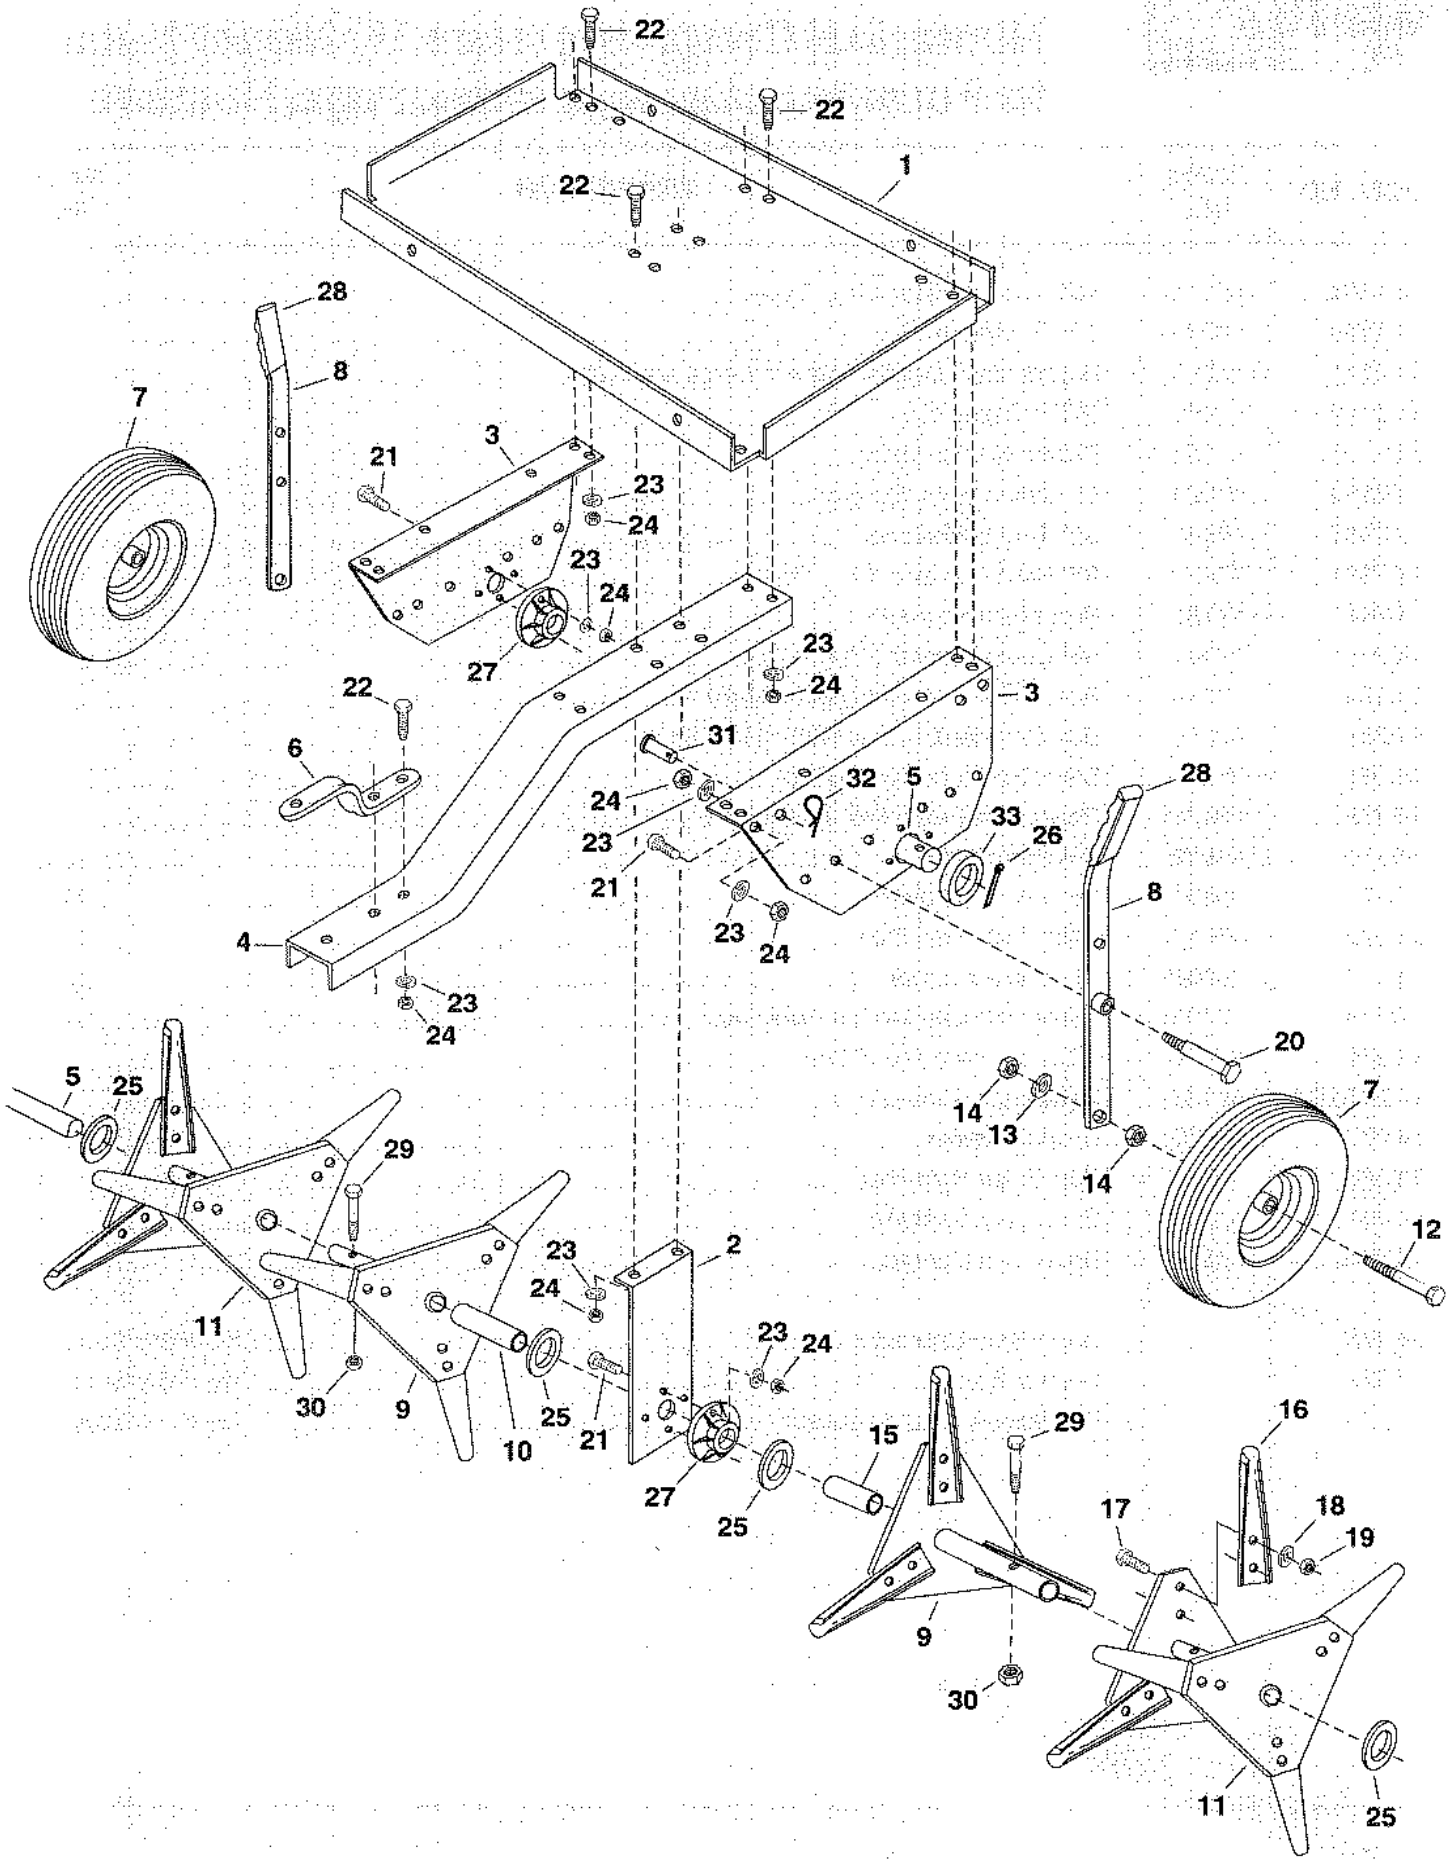

LAWN AERATOR MODEL NO. 45-01664

REPAIR PARTS LIST FOR LAWN AERATOR MODEL 45-01664

REF. NO.	PART NO.	QTY.	DESCRIPTION	REF. NO.	PART NO.	QTY.	DESCRIPTION
1	24385	1	Tray, Weight	18	43086	36	Lockwasher, 5/16" Spring Type
2	24106	1	Middle Brace	19	43064	36	Nut, Hex Lock 5/16-18 Thd.
3	24102	2	Frame Side Bracket	20	43029	2	Shoulder Bolt, PLTD
4	24103	1	Tongue	21	43407	8	Hex Bolt, 3/8-16 x 3/4" Lg.
5	24168	1	Shaft, 3/4"	22	43001	16	Hex Bolt, 3/8-16 x 1" Lg.
6	23687	1	Hitch Bracket	23	43003	26	Lockwasher, 3/8"
7	47051	2	Wheels	24	43082	26	Hex Lock Nut 3/8-16 Thd.
8	63262	2	Transport Bar Assembly	25	44008	4	Flat Washer, 1-1/4" x .78 I.D.
9	63259	2	Spool Assembly (Single)	26	714-0121	2	Cotter Pin, 5/32" x 1" Lg.
10	46537	1	Spacer, 3.9" Lg. (Long)	27	45148	3	Plastic Hub
11	63257	2	Spool Assembly (Double)	28	44482	2	Handle Grip
12	47058	2	Hex Bolt, 1/2-13 x 4" Lg.	29	1509-90	2	Hex Bolt, 1/4"-20 x 1-1/4"
13	43353	2	Lockwasher, 1/2" Spring Type	30	43013	2	Hex Lock Nut 1/4-20
14	43019	4	Hex Jam Nut, 1/2-13 Thd.	31	44044	2	Pin, Clevis 3/8" x 3/4"
15	46499	1	Spacer, 2.50" Lg. (Short)	32	43055	2	Hair Pin Cotter, 3/32"
16	23084	18	Knife, Aerator	33	46754	2	Spacer, 1" OD x 1/4" Lg.
17	43182	36	Hex Bolt, 5/16-18 x 3/4" Lg.		47014	1	Owners Manual