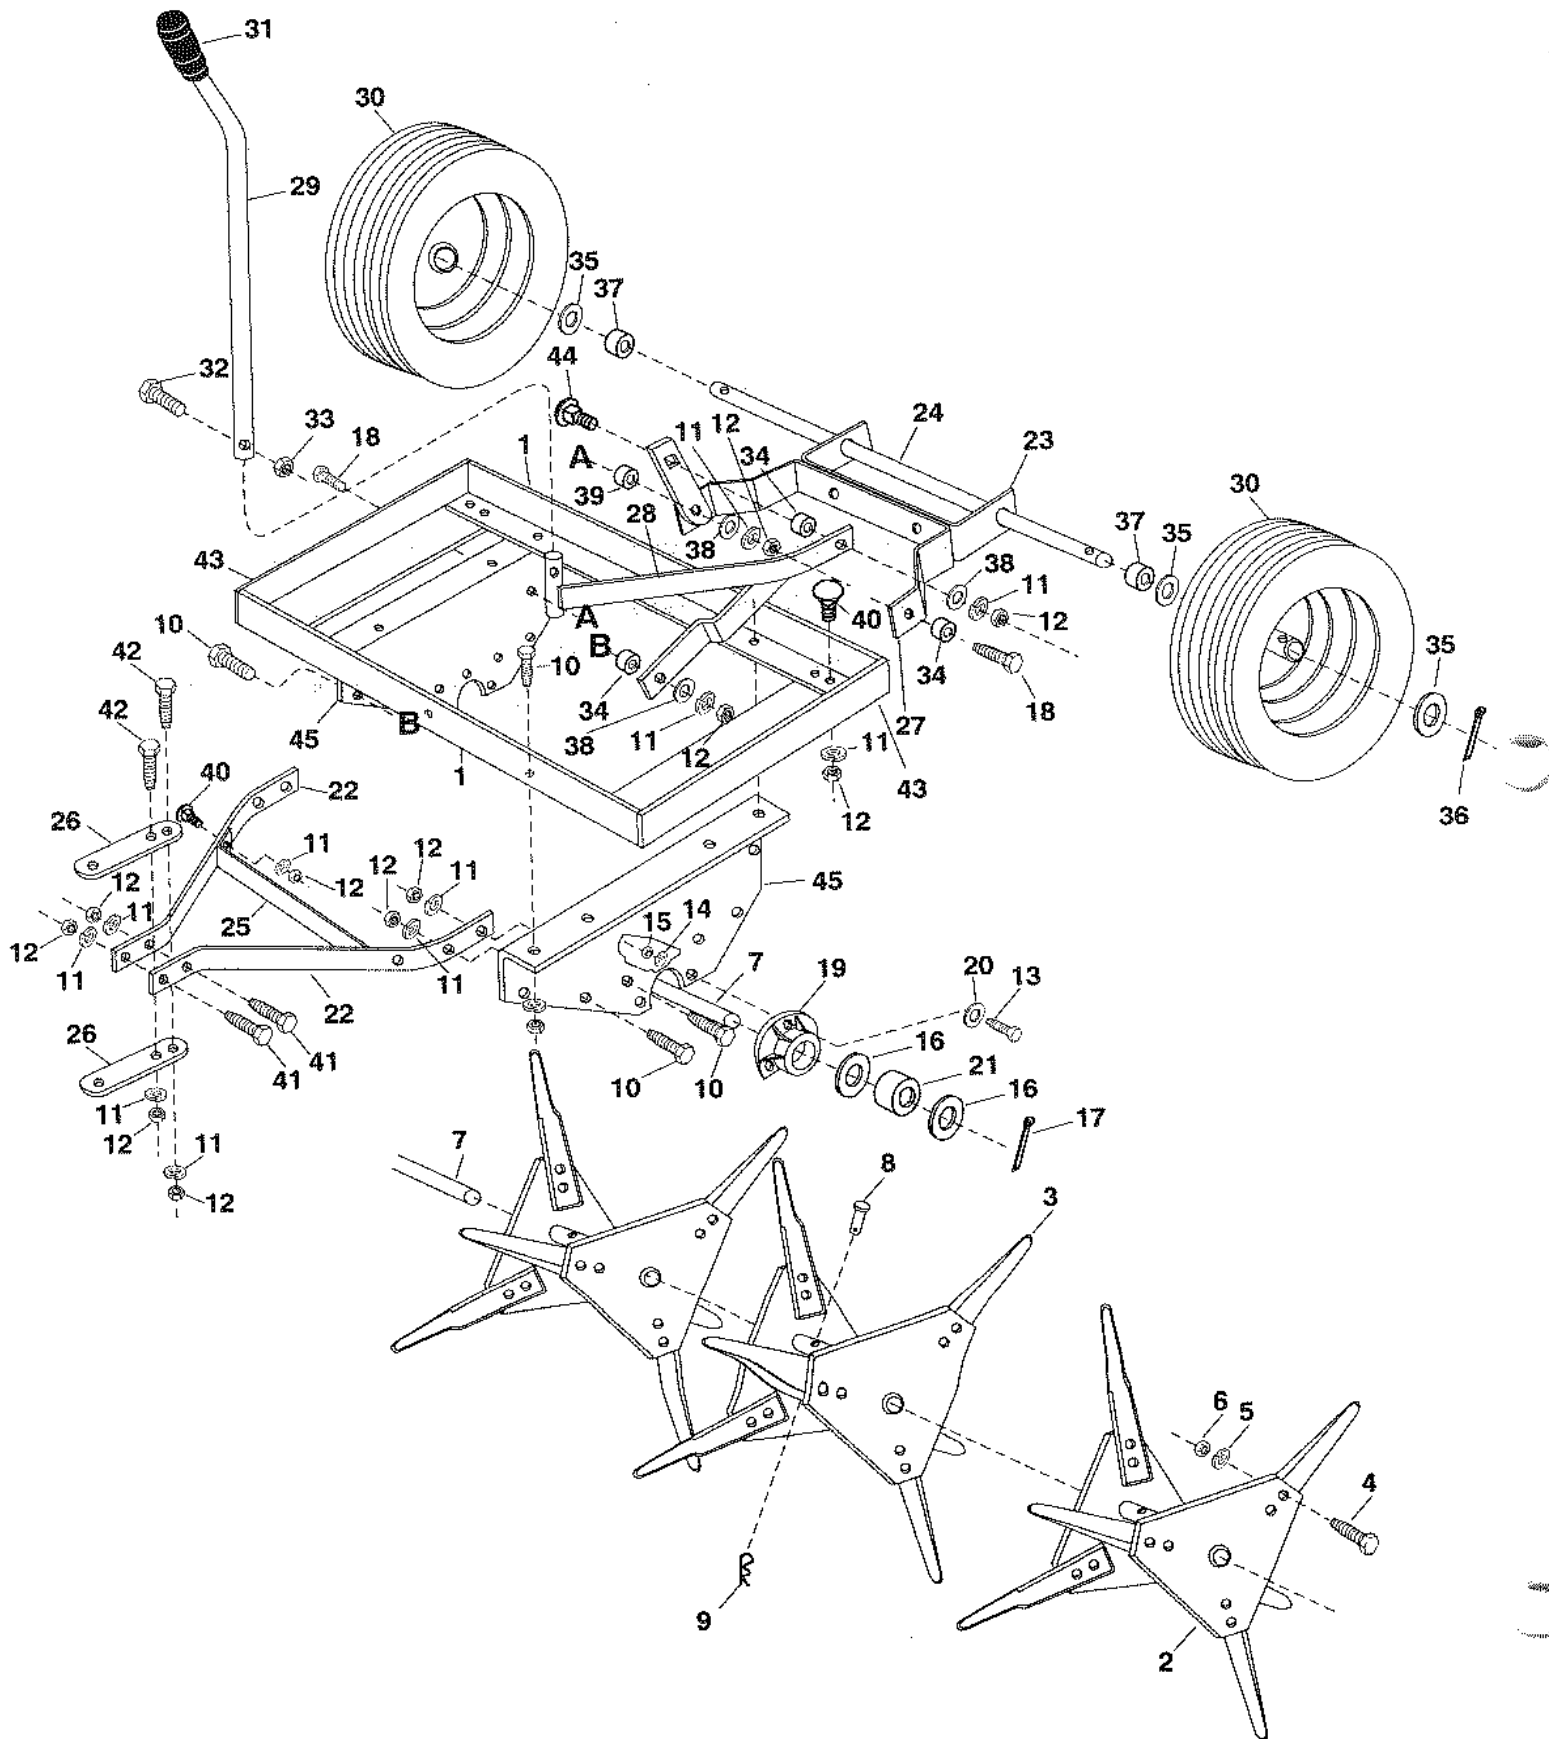

LAWN AERATOR MODEL NO. 45-01662

REPAIR PARTS LIST FOR LAWN AERATOR, MODEL 45-01662

REF. NO.	PART NO.	QTY.	DESCRIPTION	REF. NO.	PART NO.	QTY.	DESCRIPTION
1	23229	2	Frame Angle (Long)	26	23981	2	Bracket, Hitch
2	62096	3	Spool Assembly	27	62978	1	Upper Axle Frame Assembly
3	23084	18	Knife, Aerator	28	62442	1	Ass'y.; Axle Lock (Wheel Lift)
4	43182	36	Bolt, Hex 5/16" x 3/4" Lg.	29	23458	1	Tube, Lift Handle
5	43086	36	Lock Washer Spring 5/16" ID	30	43756	2	Wheel Ass'y Comp. 14 x 4
6	43064	36	Nut, Hex Lock 5/16-18 Thd.	31	43362	1	Grip, Handle
7	24042	1	Shaft	32	43840	1	Bolt, Hex 5/16-18 x 1-1/4" Lg.
8	43023	1	Pin, Clevis 3/8" Dia. x 2" Lg.	33	43064	1	Nut, Hex Lock 5/16-18 Thd.
9	43055	1	Hairpin Cotter 3/32"	34	23519	3	Spacer 13/32 ID x 9/16" OD x 11/32" Lg.
10	43001	11	Bolt, Hex 3/8-16 x 1" Lg.	35	43754	4	Washer, Flat 21/32 x 1-5/8 x 16 Ga.
11	43003	28	Lock Washer, Spring 3/8" ID	36	43010	2	Pin Cotter 1/8 x 1-1/4" Lg.
12	43082	28	Nut, Hex Lock 3/8-16 Thd.	37	23520	2	Spacer, 1-1/2" OD x 5/8" ID
13	43012	6	Bolt, Hex 1/4-20 x 3/4" Lg. (Grade 5)	38	43070	4	Washer, Flat 3/8" Std.
14	43177	6	Lock Washer, Spring 1/4" ID	39	23537	1	Spacer, 13/32 ID x 9/16" OD x 19/32" Lg.
15	43013	6	Nut, Hex Lock 1/4-20 Thd.	40	43350	10	Bolt, Carriage 3/8-16 x 1" Lg.
16	43601	6	Washer, 1.590" x 1.032"	41	43062	2	Bolt, Hex 3/8-16 x 1-1/2" Lg. (Grade 5)
17	43093	2	Pin, Cotter 1/8" x 1-1/2"	42	43432	2	Bolt, Hex 3/8-16 x 2-1/2" Lg.
18	43087	2	Bolt, Hex 3/8-16 x 1-1/4" Lg.	43	23976	2	Frame Angle (Short)
19	46069	2	Bearing	44	710-0305	1	Bolt, Carriage 3/8" x 1-1/4"
20	43088	6	Washer, 1/4" Std.	45	23494	2	Bracket, Frame Side
21	46289	2	Spacer, 1" I.D. x 1-3/16" Lg.		46290	1	Owners Manual
22	23977	2	Yoke, Hitch Mount				
23	23980	1	Axle Bracket (Lower)				
24	23454	1	Axle				
25	23978	1	Brace, Hitch				