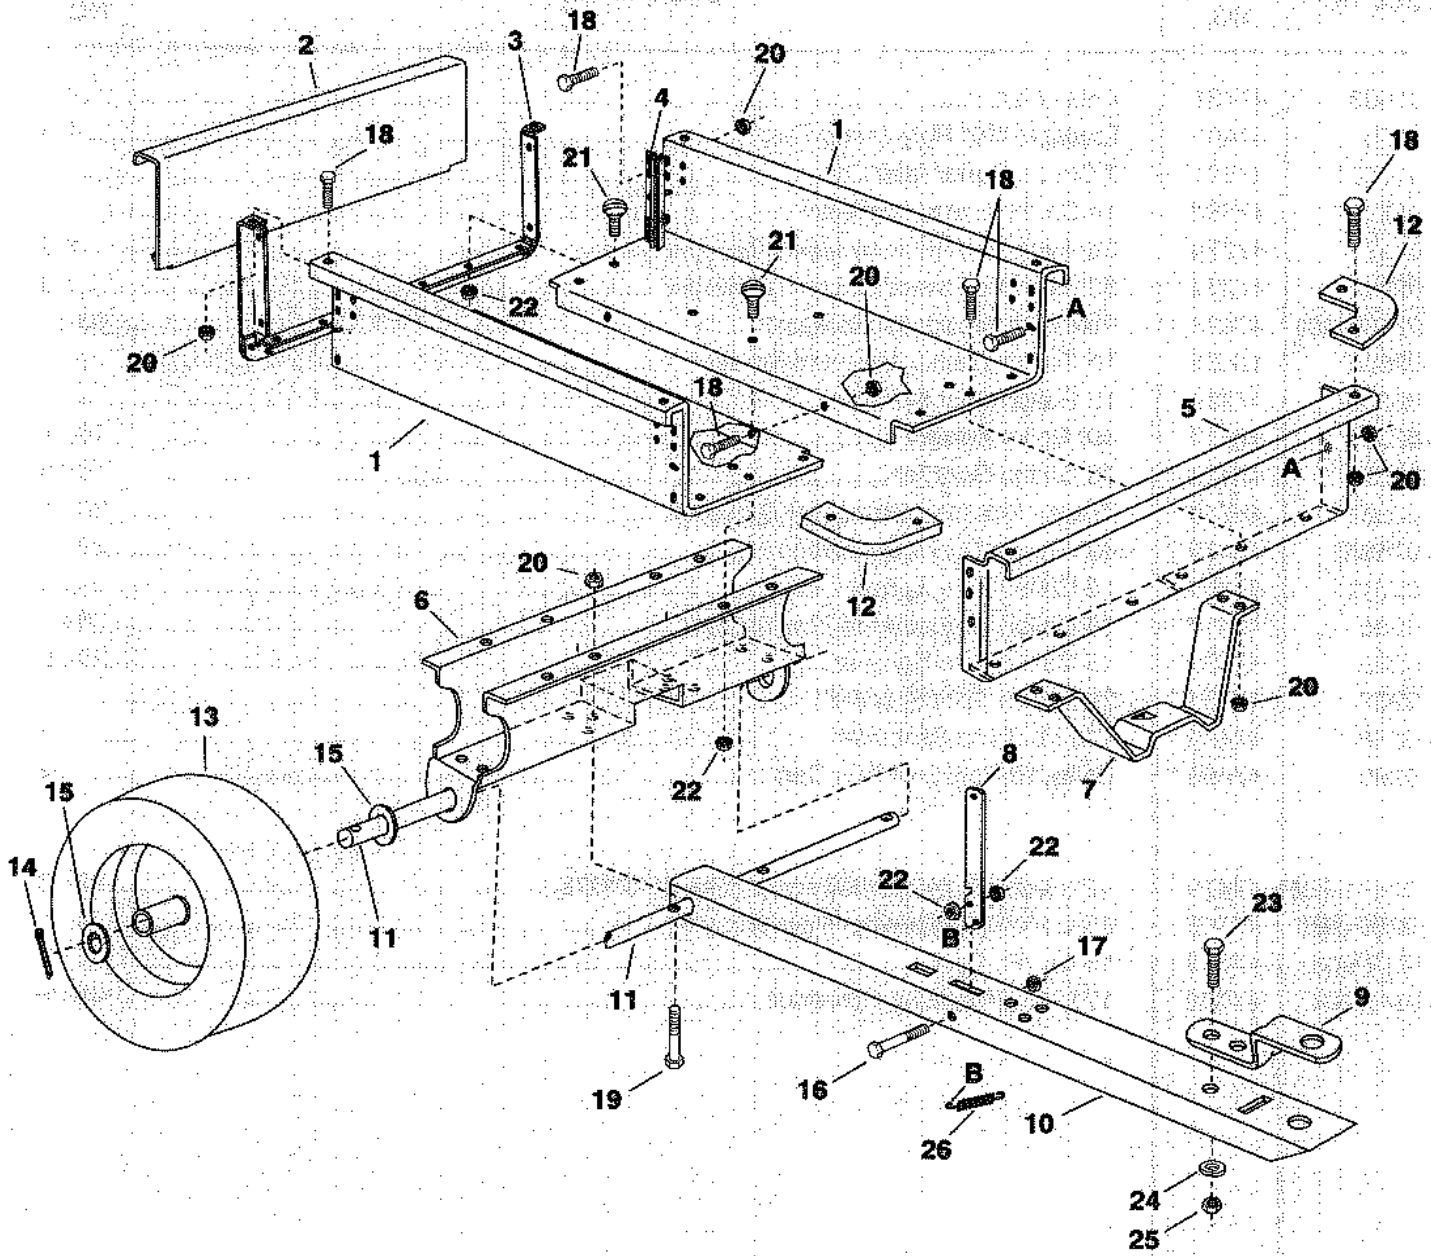

REPAIR PARTS FOR 45-01003 UTILITY CART

REPAIR PARTS FOR 45-01003 UTILITY CART

REF. NO.	PART NO.	QTY.	DESCRIPTION
1	23912	2	Cart Body
2	23502	1	Tailgate
3	62458	1	Tailgate Reinforcement Bracket
4	23548	2	Guide, Tailgate
5	23492	1	Front Panel
6	23506	1	Wheel Support
7	24497	1	Latch Stand Bracket
8	24498	1	Latch Lock Lever
9	23014	1	Hitch Bracket
10	24499	1	Draw Bar Tongue
11	23026	1	Axle, Wheel 3/4" Dia.
12	23484	2	Cap, Front Corner
13	44456	2	Wheel
14	43010	2	Cotter Pin, 1/8" Dia. x 1"
15	43009	4	Washer, Flat 3/4"
16	47407	1	Hex Bolt, 5/16-18 x 3-3/4"
17	43064	1	Hex Lock Nut, 5/16-18 Thread
18	43175	22	Hex Bolt, 1/4-20 x 1/2"
19	43648	2	Hex Bolt, 1/4-20 x 1-1/2"
20	46978	24	Hex Nut, 1/4-20 Thread (SEMS)
21	43814	14	St. Truss Hd. Bolt, 5/16-18 x 3/4" Lg.
22	46980	16	Hex Nut, 5/16-18 Thread (SEMS)
23	43001	1	Hex Bolt, 3/8-16 x 1" Lg.
24	43003	1	Lock Washer, 3/8"
25	43015	1	Hex nut, 3/8-16 Thread
26	47408	1	Extension Spring
	47431	1	Owner's Manual