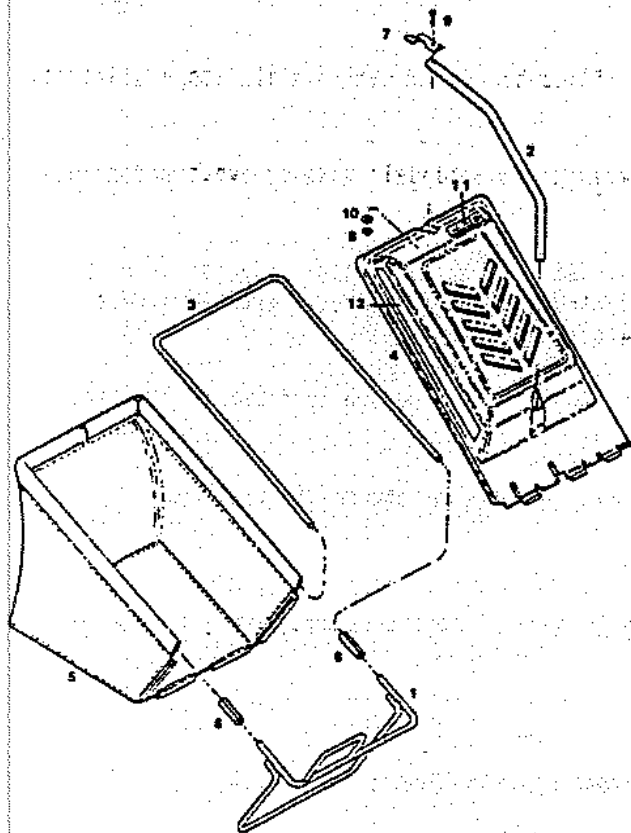

LAWN CHIEF REAR BAGGING GRASS CATCHER ACCESSORIES - PARTS BREAKDOWNS

P/N 127084

INDEX NO.	PART NO.	DESCRIPTION
1	172593	CATCHER HOOP
2	096578	CATCHER FRAME
3	151464	CONNECTOR
4	160952	CATCHER BAG

P/N 160911

Index No.	Part No.	Description
1	096578	Frame-Catcher
2	089326	Handle-Catcher
3	172593	Hoop-Catcher
4	161026	Catcher-Top
5	161034	Catcher-Bottom
6	151464	Connector
7	176149	Latch
8	452318	Nut #10-24 Nylock
9	459370	Screw #10-24 x 1 1/2 Round Hd.
10	715136	Washer #10 Flat
11	001800	Decal - Warning
12	005017	Decal - Lawn Chief

P/N 160762

Item No.	Part No.	Description
1	029892	Frame-Upper Chute
2	029900	Frame-Lower Chute
3	111351	Handle-Chute
4	111799	Chute-Rear Discharge
5	Decal-Danger	
6	152652	Screw-Slotted Truss-Head 1/4-20 x 5/8
7	715078	Locknut 1/4-20 Flanged Whiz