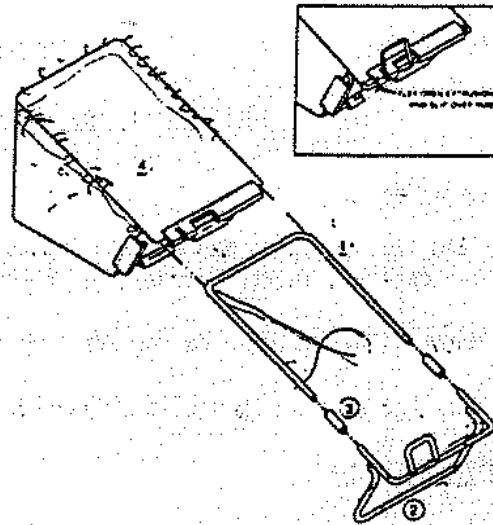

LAWN CHIEF REAR BAGGING GRASS CATCHER ACCESSORIES - PARTS BREAKDOWNS

P/N 127084

INDEX NO.	PART NO.	DESCRIPTION
1	172593	CATCHER HOOP
2	096578	CATCHER FRAME
3	151464	CONNECTOR
4	160952	CATCHER BAG

P/N 160911

Index No.	Part No.	Description
1	096578	Frame-Catcher
2	089326	Handle-Catcher
3	172593	Hoop-Catcher
4	161026	Catcher-Top
5	161034	Catcher-Bottom
6	151464	Connector
7	176149	Latch
8	452318	Nut #10-24 Nylock
9	459370	Screw #10-24 x 1 1/2 Round Hd.
10	715136	Washer #10 Flat
11	001800	Decal - Warning
12	005017	Decal - Lawn Chief

P/N 160762

Item No.	Part No.	Description
1	029892	Frame-Upper Chute
2	029900	Frame-Lower Chute
3	111351	Handle-Chute
4	111799	Chute-Rear Discharge
5	Decal-Danger	
6	152652	Screw-Slotted Truss-Head 1/4-20 x 5/8
7	715078	Locknut 1/4-20 Flanged Whiz