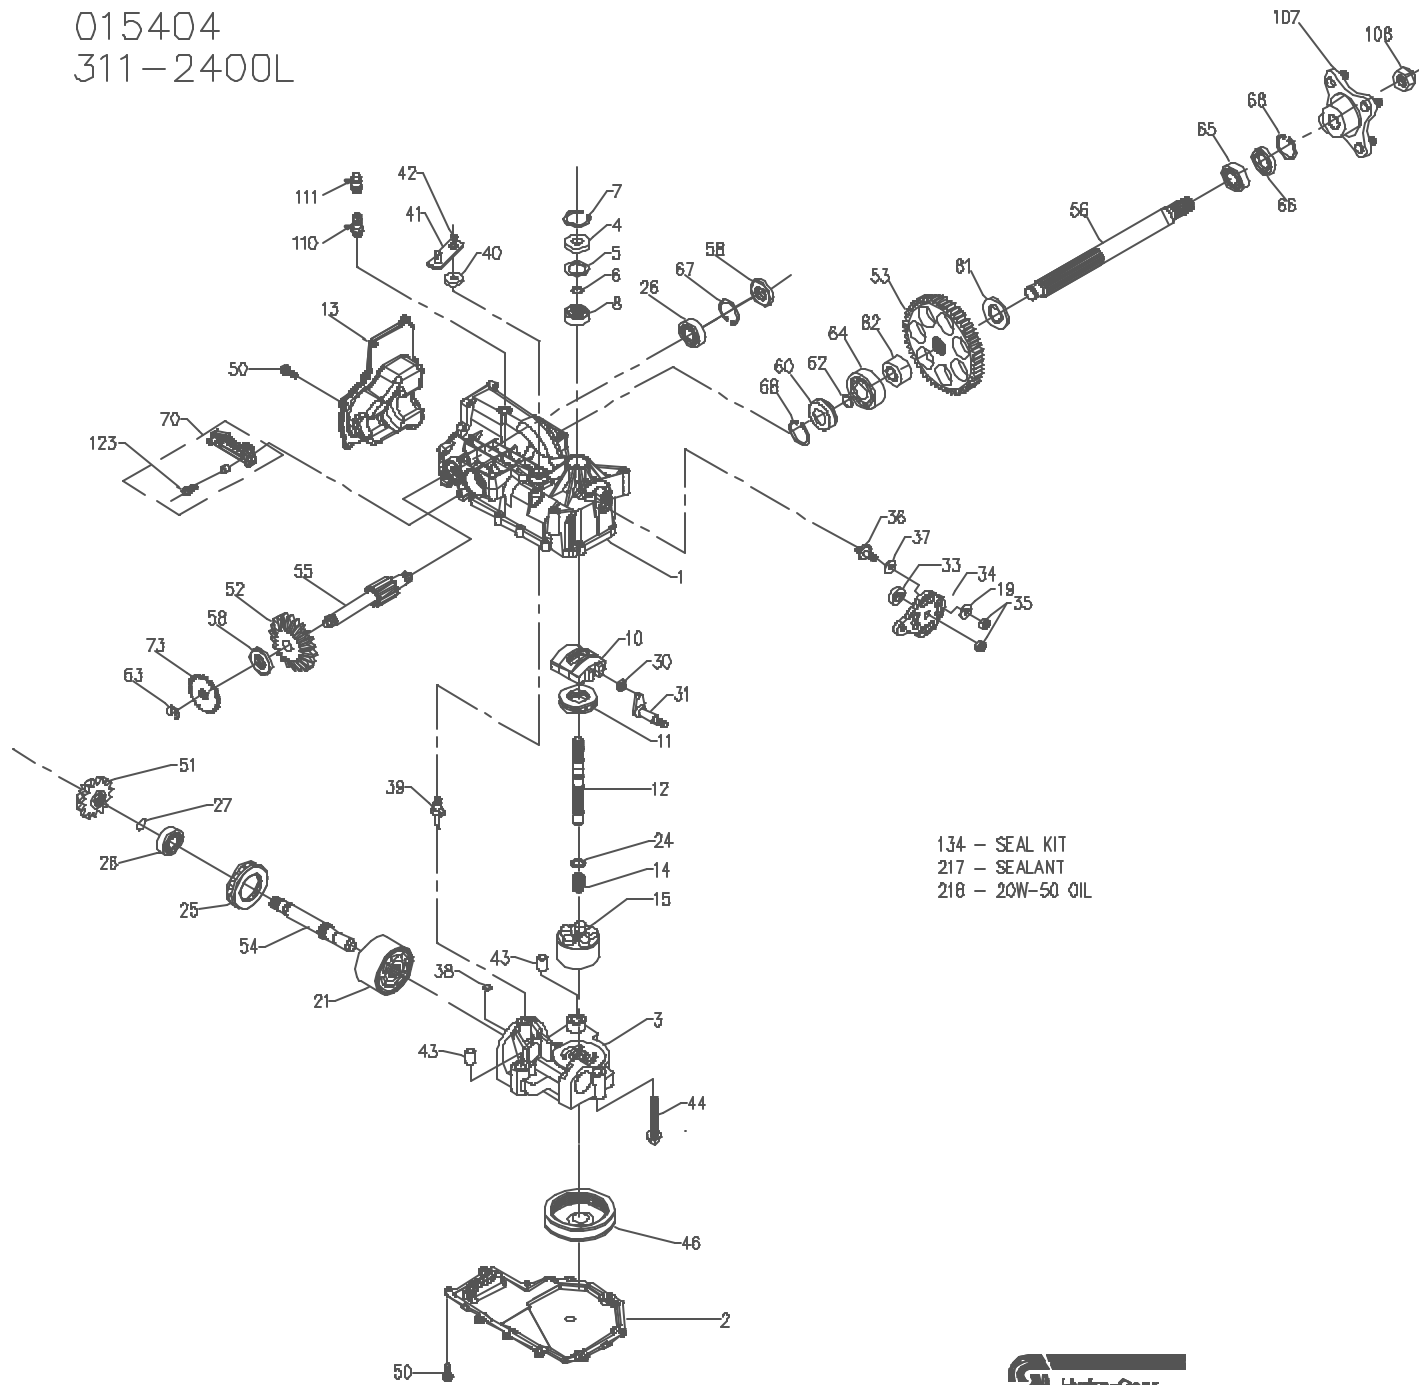

015404
311-2400L

015404
311-2400L

ITEM #	PART #	QTY	DESCRIPTION
1	70329	1	UPPER HOUSING ASSEMBLY
		1	UPPER HOUSING
		1	TRUNNION BUSHING
2	5089ORM	1	LOWER HOUSING
3	70340	1	CENTER SECTION ASSEMBLY KIT
		1	BYPASS PLATE
		2	CHECK PLUG ASSEMBLY
		1	CENTER SECTION
		1	DU BUSHING
		3	BOLT, 3/8-24 X 2.5
4	9008000-D12B	1	LIP SEAL
5	2003018	1	SPACER
6	2003016	1	WIRE RETAINING RING
7	2003052	1	RETAINING RING
8	2003043	1	BALL BEARING
10	2003087	1	VARIABLE SWASHPLATE
11	50551	1	THRUST BEARING 30 X 52 X 13
12	50005	1	INPUT SHAFT
13	50891RM	1	COVER-BACK
14	2003014	1	SPRING, BLOCK
15	70331	1	10cc CYLINDER BLOCK ASS'Y
		1	10cc CYLINDER BLOCK
		5	10cc PISTON SPRING
		5	PISTON SEAT WASHER
		5	10cc PISTON
19	44130	1	WASHER
21	70082	1	21cc CYLINDER BLOCK ASS'Y
		1	21cc CYLINDER BLOCK
		7	21cc PISTON SPRING
		7	PISTON SEAT WASHER
		7	10cc PISTON
24	2003017	1	WASHER, BLOCK THRUST
25	50552	1	THRUST BEARING 42 X 68 X 16
26	50315	2	BALL BEARING
27	2000022	1	WIRE RETAINING RING
30	2000015	1	SLOT GUIDE
31	50807	1	TRUNNION ARM
33	9008000-0126	1	LIP SEAL
34	50749	1	CONTR'L ARM
35	50317	2	NUT
36	50426	1	STUD - SHORT 5/16-24