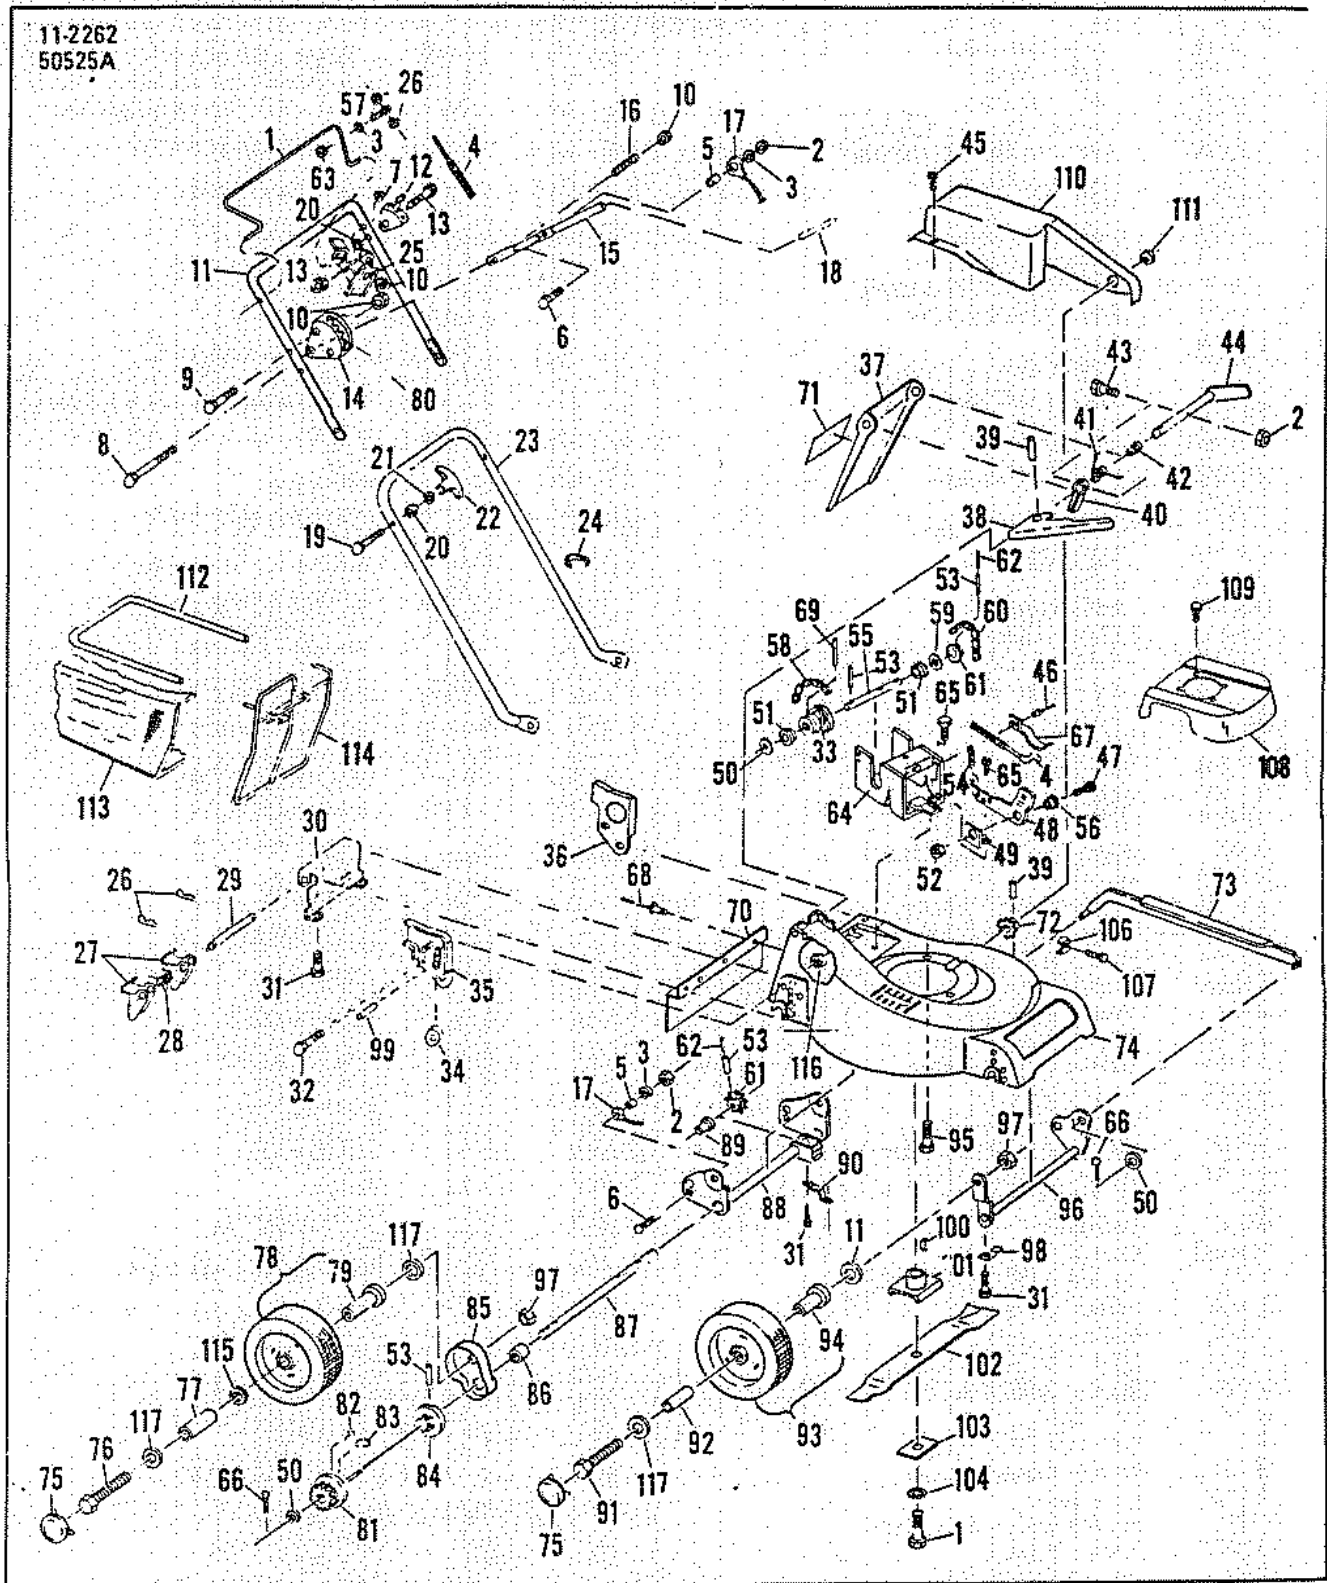

11-2262
50525A

PARTS LIST FOR MODELS 11-2262 & 50525A

Ref. No.	Part No.	Description	Ref. No.	Part No.	Description
1	4-227	Handle Assy - Clutch	61	135-63	Sprocket - Drive
2	19-141	Nut 10-24	62	28-78	Pin - Roll 3/32 x 1
3	21-44	Washer	63	19-1	Nut - Hex Keps 10-24
4	47-596	Cable - Clutch	64	2-262	Housing Assy - Transmission
5	26-143	Spacer	65	20-186	Bolt - 1/4-20 x 1/2
6	20-317	Bolt - Carriage 10-24 x 3/4	66	28-16	Pin - Cotter
7	19-208	Nut - Push	67	76-135	Spring - Chain Tension
8	18-44	Bolt - Hex Hd 1/4-20 x 1-3/4	68	62-44	Rivet
9	18-42	Bolt - Hex Hd 1/4-20 x 1-1/4	69	28-23	Pin - Roll
10	19-117	Nut - 1/4-20	70	10-241	Trailguard
11	4-226	Handle	71	54-505	Decal - Rear Door
12	8-110	Control - Throttle	72	135-62	Sprocket - Drive
13	18-18	Bolt - Hex Hd 1/4-20 x 1-1/2	73	134-17	Link
14	7-417	Bracket Assembly - Height Adj.	74	2-235	Housing
15	108-82	Lever - Height Adj.	75	89-34	Hub Cap
16	76-70	Spring -	76	20-303	Bolt - Hex Hd 3/8-16 x 2-3/4
17	47-577	Cable - Height Adj.	77	26-153	Spacer - Wheel
18	5-19	Grip - Handle	78	3-196	Wheel Assy - Rear
19	18-131	Bolt - Curved Hd 5/16-18 x 2	79	11-109	Bearing - Wheel
20	21-191	Washer - Curved	80	54-406	Decal - Cutting Height
21	21-197	Washer	81	101-94	Gear - Drive
22	46-52	Knob - Handle	82	76-145	Spring - Ratchet
23	6-72	Yoke	83	139-6	Cam - Ratchet
24	17-2	Clamp - Cable	84	39-60	Disc - Ratchet
25	7-489	Bracket Assy - Cable Mounting	85	10-238	Cover - Gear
26	28-124	Hairpin	86	11-176	Bearing - Drive Shaft
27	103-30	Latch - Door	87	102-166	Shaft - Drive
28	76-129	Spring - Door Latch	88	65-77	Axle Assy - Rear
29	82-159	Rod - Door Latch	89	11-177	Bushing - Drive Shaft
30	7-438	Bracket - Chute	90	17-147	Clip - Axle
31	20-277	Screw - Hex Washer Hd 10-24 x 5/8	91	20-313	Bolt - Hex Hd 3/8-16 x 2-1/4
32	20-67	Screw - Hex Hd 3/8-16 x 1	92	26-147	Spacer - Wheel
33	128-68	Clutch Assy	93	3-135	Wheel Assy - Front
34	105-82	Pulley - Cable	94	11-117	Bearing - Wheel
35	7-420	Bracket Assy - Right Yoke	95	20-321	Bolt - 3/8-16 x 1-1/8
36	7-422	Bracket Assy - Left Yoke	96	65-71	Axle Assy - Front
37	154-6	Door Assy	97	19-111	Nut - 3/8-16
38	4-209	Handle - Door	98	17-146	Clip - Axle
39	28-50	Pin - Roll 3/16 x 1	99	28-139	Pin - Roll 7/32 x 1
40	79-181	Arm Assy - Door	100	16-1	Key - Woodruff
41	76-128	Spring - Torsion	101	15-21	Blade Adapter Assy
42	76-127	Spring - Compression	102	1-111	Blade - 22"
43	20-327	Screw - Hex Washer 10-24 x 7/8	103	26-97	Spacer - Blade Adapter
44	82-157	Rod Assy - Door	104	21-18	Washer - Lock
45	20-282	Screw - Hex Washer Hd 10-24 x 1/2	105	18-36	Bolt - Hex Hd 3/8-24 x 1
46	62-34	Pop Rivet	106	17-80	Clamp - Casing
47	18-41	Bolt - Hex Cap	107	20-195	Screw - Casing Clamp
48	108-90	Release Arm - Clutch, Plated Tip	108	130-18	Shroud
49	7-476	Bracket - Release Arm Pivot	109	20-287	Screw - Hex 8 x 3/8
50	21-190	Washer - Drive Shaft	110	10-251	Cover - Transmission
51	11-174	Bearing	111	98-14	Ring - Retaining
52	19-118	Nut - 5/16-18	112	25-101	Tube - Bag
53	28-2	Pin - Roll 5/32 x 1	113	30-0450	Replacement Bag
54	76-163	Spring - Release Arm	114	99-63	Frame Assy - Catcher
55	102-186	Shaft - Clutch	115	21-199	Washer
56	26-165	Spacer - Shoulder	116	19-146	Nut - Top Lock
57	20-339	Eyebolt	117	21-33	Washer - Flat
58	110-60	Chain - No. 48, 51 Rollers			
59	21-138	Washer - Spring			
60	110-37	Chain - No. 48, 30 Rollers			