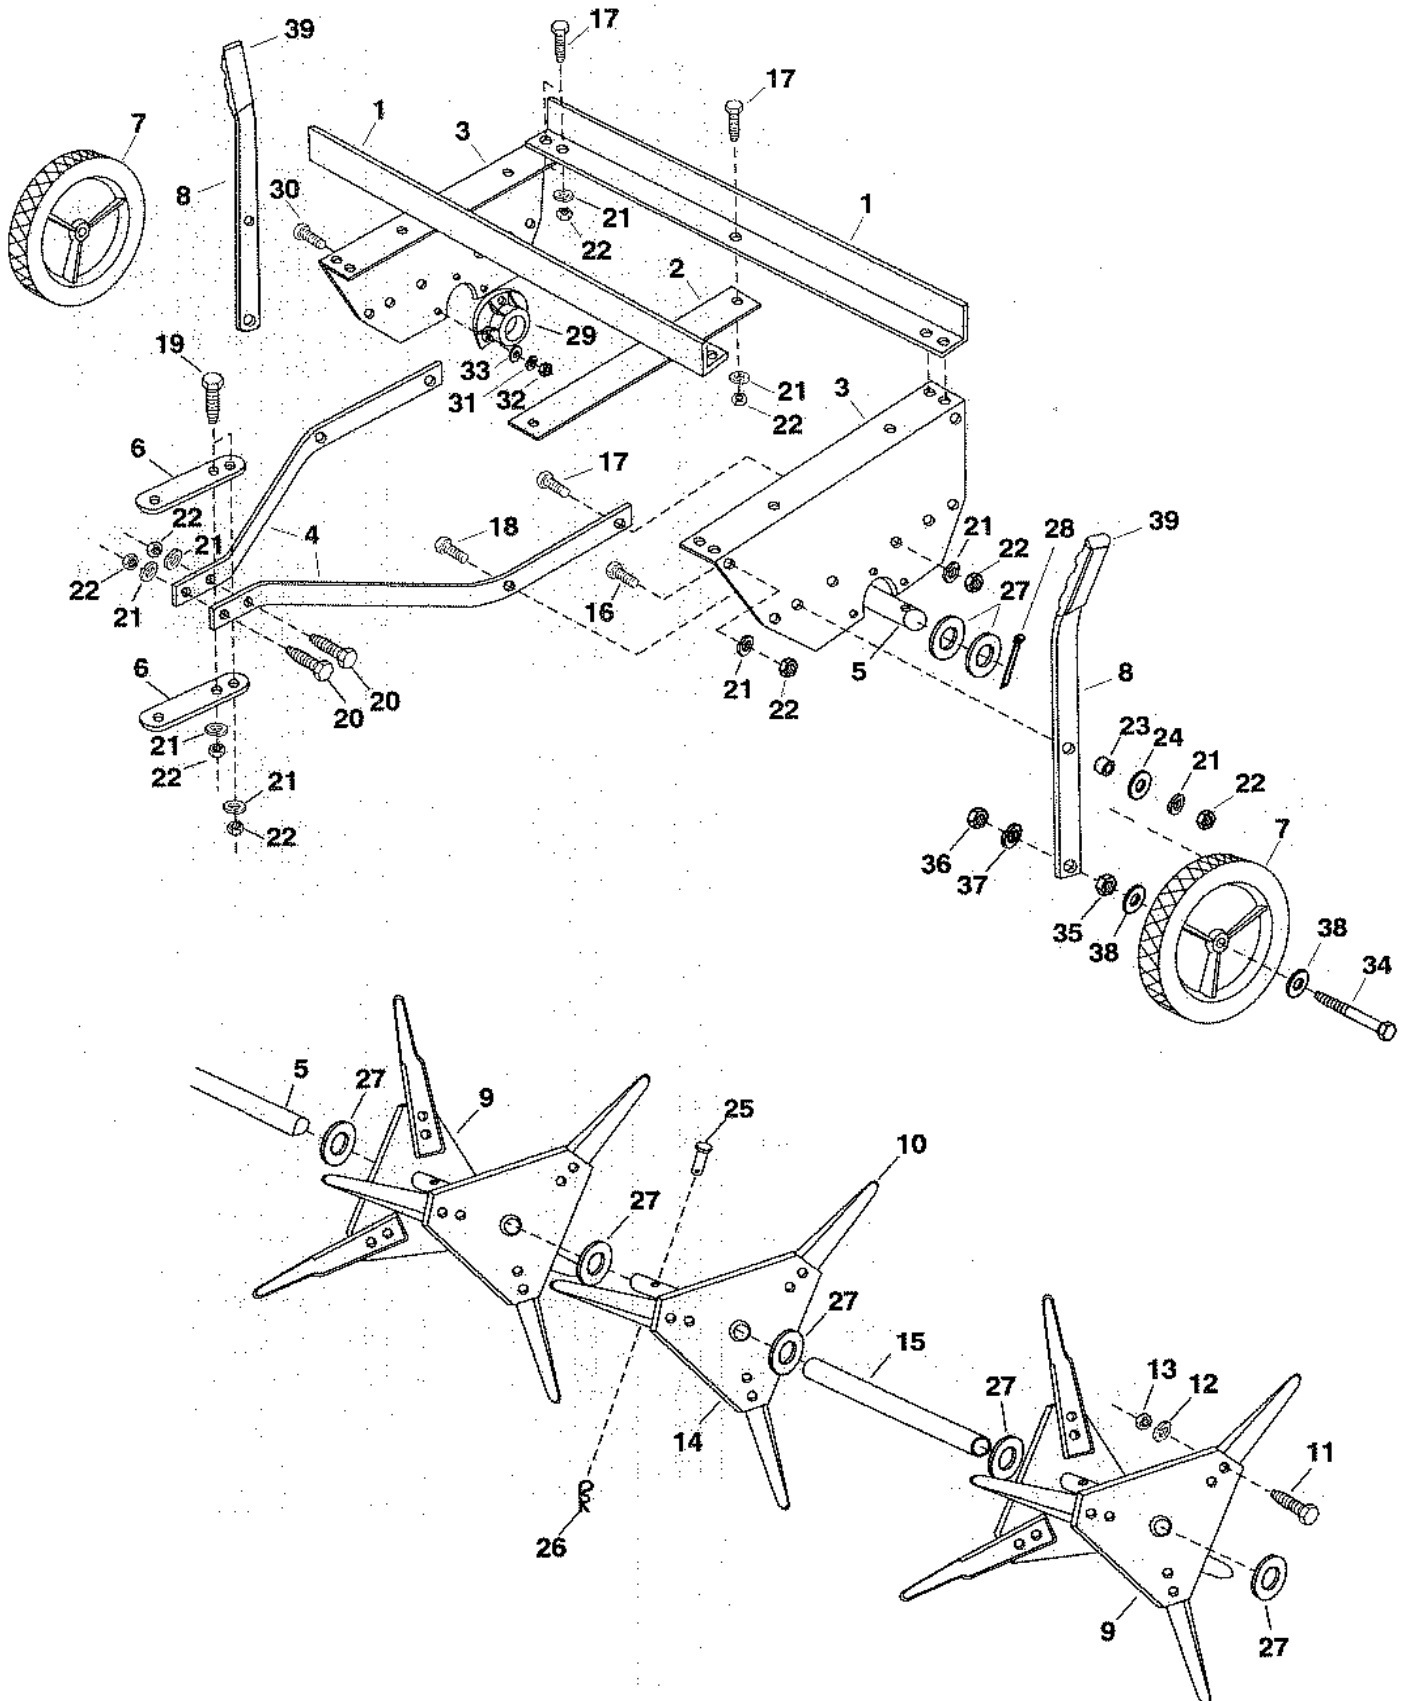

LAWN AERATOR MODEL NO. 45-0239

REPAIR PARTS LIST FOR LAWN AERATOR, MODEL 45-0239

REF. NO.	PART NO.	QTY.	DESCRIPTION	REF. NO.	PART NO.	QTY.	DESCRIPTION
1	24031	2	Frame Angle	21	43003	20	Lock Washer, 3/8"
2	24037	1	Center Brace	22	43082	20	Nut, Hex Lock 3/8"
3	23494	2	Frame Side Bracket	23	23519	2	Pivot Bushing
4	24032	2	Hitch Mount Yoke	24	43070	2	Flat Washer, 3/8" Std.
5	24033	1	Shaft	25	43023	1	Clevis Pin 3/8" x 2" Lg.
6	23981	2	Hitch Bracket	26	43055	1	Hairpin Cotter, 3/32"
7	46254	2	Wheel	27	43601	9	Flat Washer, 1.59" x 1.032" x .060"
8	24034	2	Transport Bar	28	43093	2	Cotter Pin, 1/8" x 1-1/2"
9	62096	2	Spool Assembly	29	46069	2	Bearing, Aerator
10	23084	15	Aerator Knife	30	43012	6	Hex Bolt, 1/4" x 3/4" Lg.
11	43182	30	Hex Bolt, 5/16-18 x 3/4" Lg.	31	43177	6	Lock Washer, 1/4"
12	43086	30	Lock Washer, 5/16"	32	43013	6	Nut, Hex Lock 1/4"
13	43064	30	Nut, Hex Lock 5/16"	33	43088	6	Flat Washer, 1/4" Std.
14	63044	1	Spool Assembly (Single)	34	46286	2	Hex Bolt, 1/2-13 x 3" Lg.
15	24035	1	Spacer Tube	35	712-0206	2	Nut, Hex 1/2-13
16	43407	2	Hex Bolt, 3/8-16 x 3/4" Lg.	36	43019	2	Nut, Hex Jam 1/2-13
17	43001	12	Hex Bolt, 3/8-16 x 1" Lg.	37	43353	2	Lock Washer, 1/2"
18	43087	2	Bolt, Hex 3/8-16 x 1-1/4" Lg.	38	R19171616	4	Flat Washer, 17/32" x 1" x 16 Ga.
19	43432	2	Hex Bolt, 3/8-16 x 2-1/2" Lg.	39	44482	2	Grip, Handle 1-1/8" ID.
20	43062	2	Hex Bolt, 3/8-16 x 1-1/2" Lg.		46255	1	Owners Manual