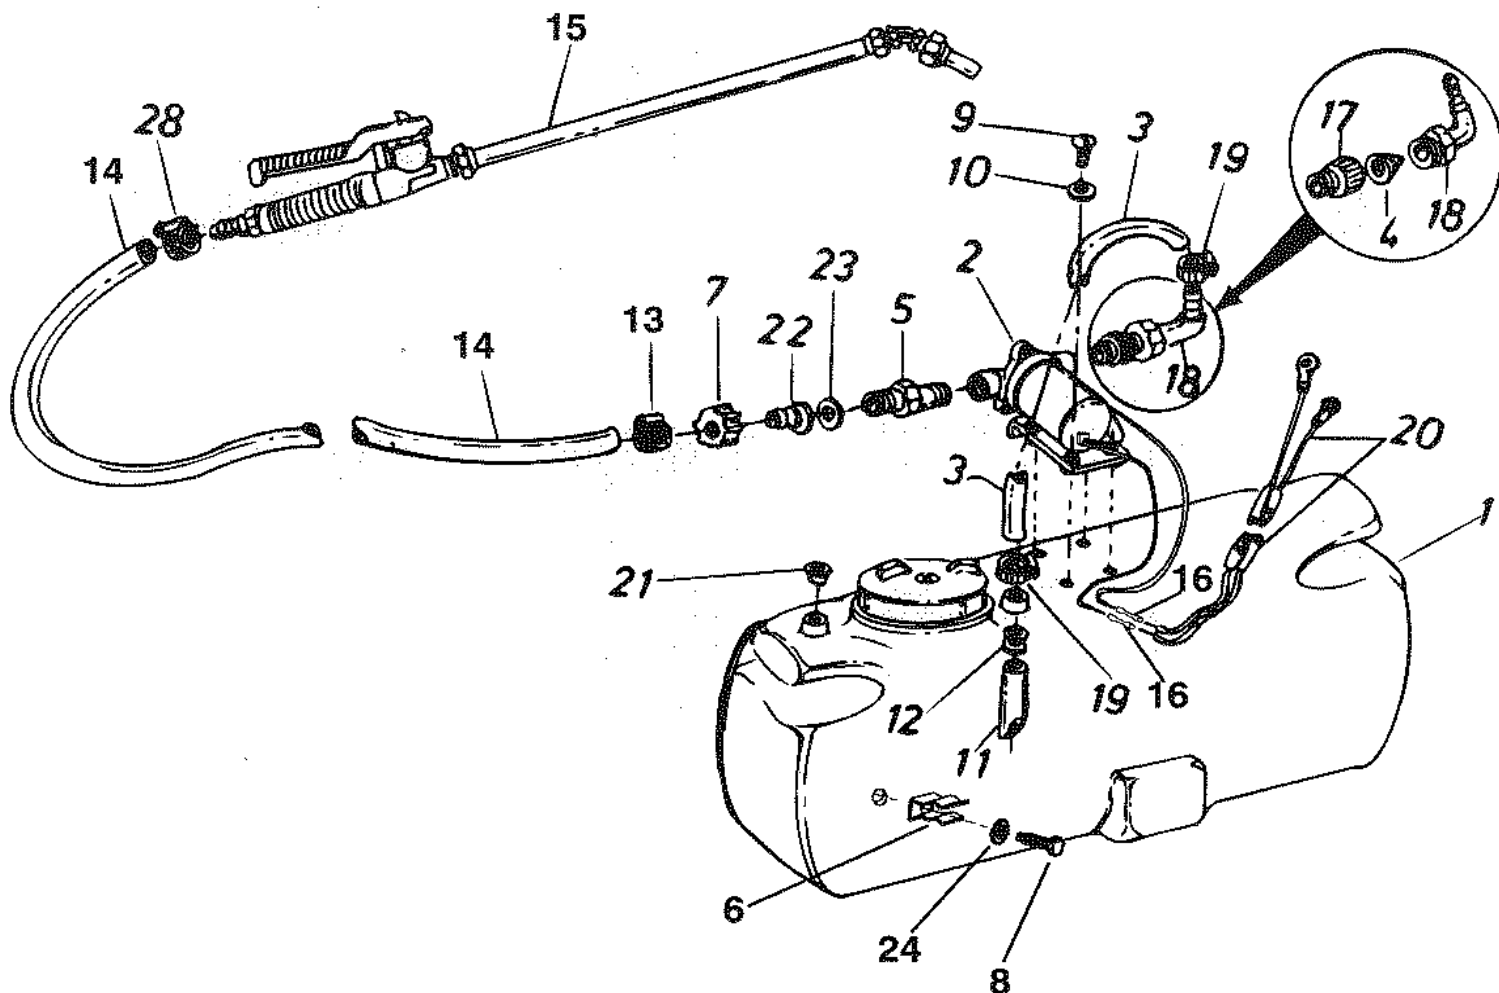

REPAIR PARTS FOR 14 GALLON SPOT SPRAYER - MODEL 45-02331

REPAIR PARTS LIST FOR 14 GALLON SPOT SPRAYER - MODEL 45-02331

REF. NO.	PART NO.	QTY.	DESCRIPTION	REF. NO.	PART NO.	QTY.	DESCRIPTION
1	45014	1	Tank (14 Gal.)	14	45023	1	Hose, 3/8" ID (12' 6" Lg.)
2	46072	1	Pump and Motor	15	45016	1	Spray Gun
3	45022	1	Hose, 1/2" ID (14" Lg.)	16	46075	1	Terminal
4	45024	1	Strainer, Cap	17	45081	1	Swivel Fitting, 3/8 NPT x 3/4 GH
5	45179	1	Adapter, 3/8" NPT x Hose	18	45083	1	Elbow, 3/4 GH x 1/2 Hose Barb
6	45180	1	Hose Clip	19	45025	2	Clamp, 1/2" Hose
7	45032	1	Nut, Swivel 3/4" Garden Hose	20	46073	2	Connector with Wire
8	45040	1	Bolt, Phillips 10-24 x 1/2 PLTD	21	45181	1	Plug
9	45069	4	Screw, PH Pan HD 10-24 x 1.0 PLTD	22	45034	1	Hose Barb, 3/8"
10	43910	4	Washer, Flat #10 SAE	23	45072	1	Gasket, 3/4" Garden Hose
11	45035	1	Suction Tube, Plastic 13" Lg.	24	736-0722	1	Lock Washer 3/16" PL
12	45036	1	Grommet, 1/2" ID Rubber		46078	1	Owners Manual
13	45026	2	Clamp, 3/8" Hose				