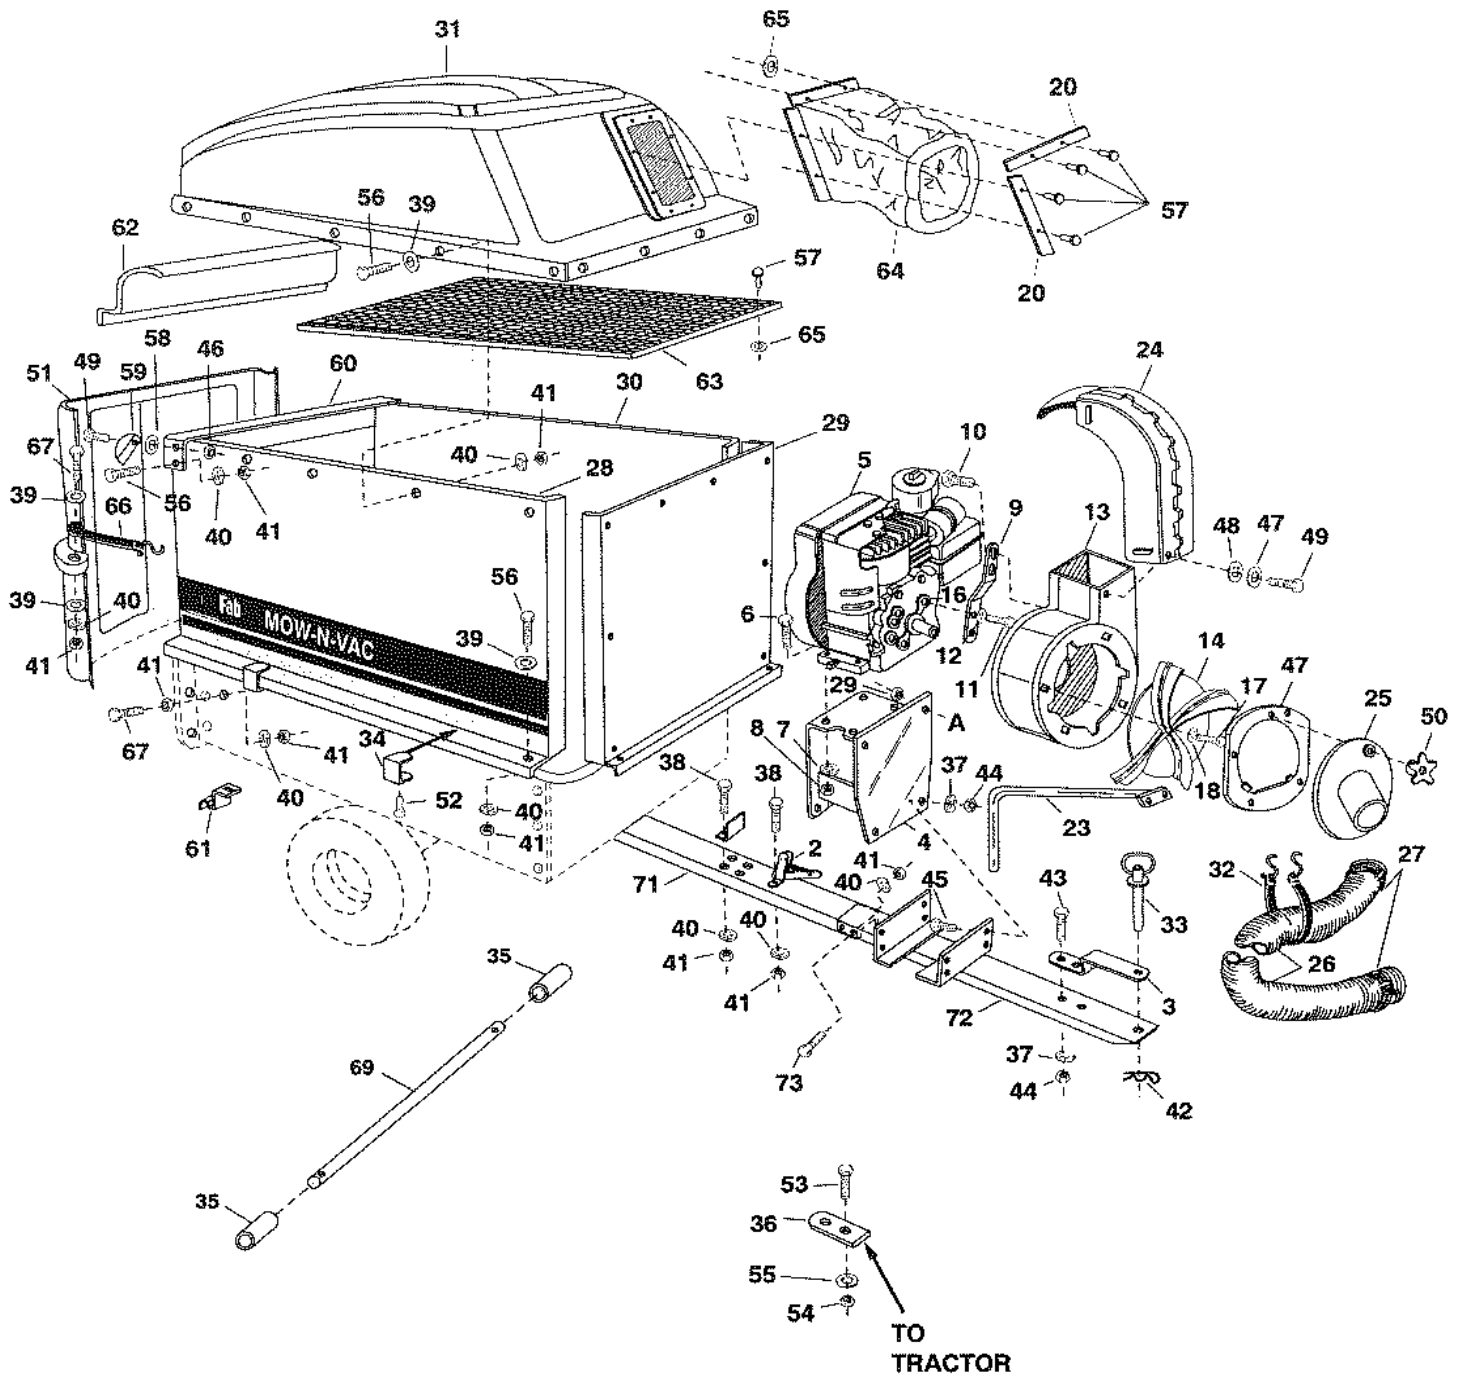

REPAIR PARTS FOR MOW-N-VAC MODEL 45-01882

REPAIR PARTS LIST FOR MOW-N-VAC, MODEL 45-01882

REF. NO.	PART NO.	QTY.	DESCRIPTION	REF. NO.	PART NO.	QTY.	DESCRIPTION
1	43063	1	Hex Bolt, 5/16" x 1"	37	43003	8	Lock Washer 3/8" ID
2	62455	1	Latch Lock Ass'y	38	43796	4	Hex Bolt, 1/4" x 2-3/4" Lg. (Grade 5)
3	23475	1	Hitch Bracket (Heavy Duty)	39	43088	31	Flat Washer, 1/4" ID
4	62450	1	Engine Base Ass'y	40	43177	36	Lock Washer, 1/4" ID
5		1	5 H.P. B&S Engine (135212-0177-01)	41	43178	38	Hex Nut, 1/4-20 Thread
6	43085	4	Hex Bolt, 5/16-18 x 1-1/2"	42	43343	1	Hairpin Cotter, 5/32
7	43086	4	Lock Washer 5/16" ID	43	43087	2	Hex Bolt, 3/8" x 1-1/4"
8	43064	4	Hex Lock Nut 5/16-18 Thread	44	43082	8	Hex Lock Nut, 3/8-16 Thread
9	23474	1	Bracket, Engine To Blower	45	43001	4	Hex Bolt, 3/8" x 1" (Grade 5)
10	43749	2	Hex Thread Cut Bolt, 5/16-18 x 3/4"	46	43064	4	Hex Lock Nut, 5/16-18 Thd.
11	710-0627	2	Hex Bolt, 5/16" x 3/4" Lg. Gr. 5	47	43572	3	Flat Washer, 1-1/2" OD
12	43086	2	Lock Washer, 5/16" ID	48	43553	2	Nylon Washer, 1-1/2" OD
13	62486	1	Blower Housing Ass'y	49	43182	4	Hex Bolt, 5/16" x 3/4" Lg.
14	14536	1	Vane Plate Ass'y	50	720-0170	1	Knob
15	14563	1	Nozzle Plate Ass'y	51	44790	1	Poly Rear Door
16	23477	1	Sq. Key 1/4" x 1/4" x 2" Lg.	52	43768	6	Hex Bolt, 3/8" x 1-1/2" Lg.
17	43795	1	Hex Bolt, 3/8" x 1-1/4" Grade 5	53	43351	1	Hex Bolt, 1/2" x 1-1/4" Lg.
18	43003	1	Lock Washer 3/8" ID	54	43262	1	Hex Lock Nut, 1/2" Thd.
19	43080	4	Carriage Bolt, 5/16" x 3/4" Lg.	55	43352	1	Flat Washer, 1/2" Std.
20	23842	4	Boot Mounting Strap	56	43012	31	Hex Bolt, 1/4" x 3/4" Lg.
21	43086	4	Lock Washer 5/16" ID	57	43882	21	Rivet
22	43083	4	Hex Nut, 5/16-18 Thread	58	1543-69	2	Nylon Washer 7/8" OD
23	62451	1	Hose Hanger Ass'y	59	23789	2	Door Latch
24	43788	1	Elbow w/ Deflector	60	23836	1	Cross Brace
25	43791	1	Hose Adapter	61	23838	1	Door Support
26	43792	1	6" OD Hose	62	23837	1	Screen Support
27	43793	2	Hose Clamp 6" Dia.	63	44792	1	Screen
28	23834	1	Side Panel (R.H.)	64	44796	1	Boot
29	23835	1	Front Panel	65	43910	21	Washer, 3/16"
30	23833	1	Side Panel (L.H.)	66	44840	2	Tie Strap
31	44791	1	Poly Hard Top	67	43661	4	Hex Bolt, 1/4" x 1" Lg.
32	43790	1	Tie Strap 25" Lg.	68	23655	1	Stop Angle
33	43884	1	Hitch Pin	69	23488	1	Axle
34	23478	5	Clamp, Cart Ext.	70	1543-069	3	21/64" Nylon Washer
35	44678	2	Tube Sleeve 3/4" ID	71	63025	1	Rear Section Tongue Ass'y
36	23540	1	Hitch Plate	72	63026	1	Front Section Tongue Ass'y
				73	710-0693	2	Hex Bolt, 3/8" x 4-1/2" Lg.
					46230	1	Owner's Manual