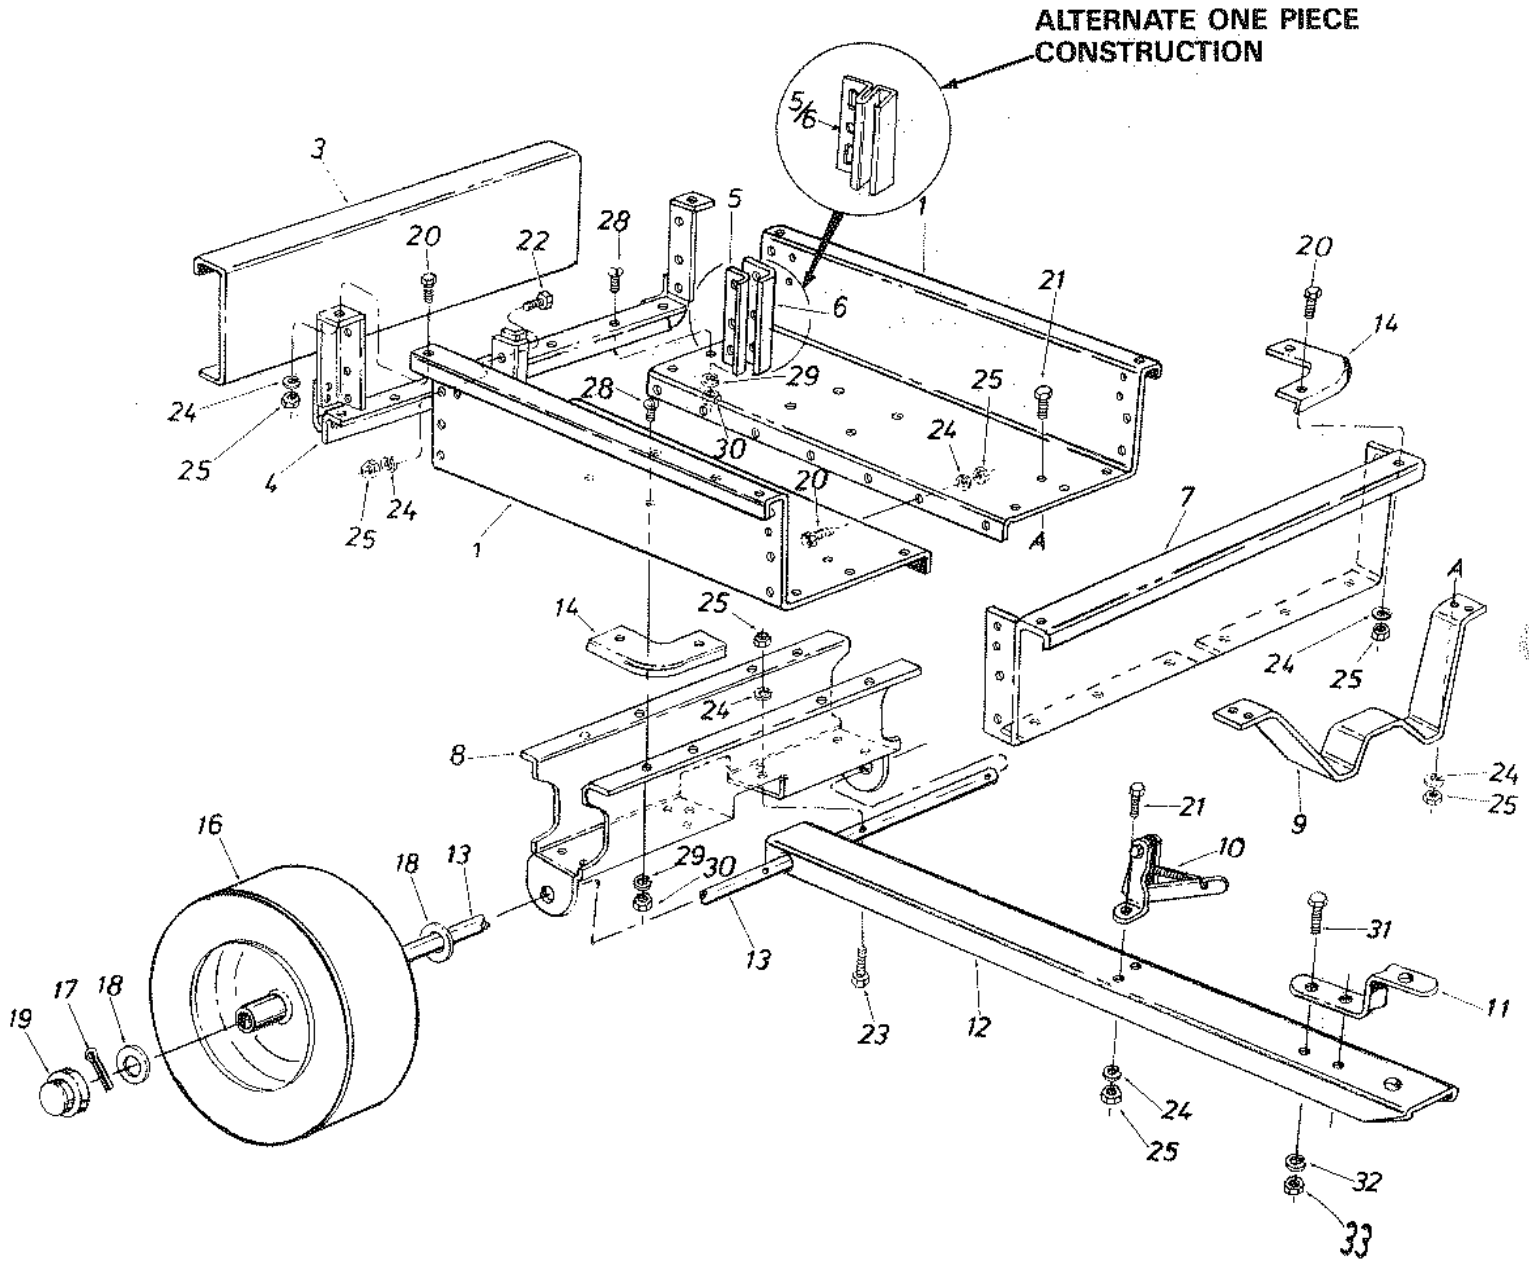

# REPAIR PARTS FOR: UTILITY CARTS MODEL No.'s 45-01011, 45-01711, AND 45-01841

**PARTS LIST FOR UTILITY CARTS**

REF. NO.	DESCRIPTION	PART NO.	MODEL NO. AND QUANTITY		
			45-01011	45-01711	45-01841
1	Cart Body	23985	2	-----	-----
	Cart Body	23987	-----	2	-----
	Cart Body	23984	-----	-----	2
3	Tailgate	23502	1	-----	-----
	Tailgate	23503	-----	1	-----
	Tailgate	23504	-----	-----	1
4	Sub-Ass'y., Rear Angle	62458	1	1	-----
	Sub-Ass'y., Rear Angle	62457	-----	-----	1
5	Guide, Tailgate — Inside	23547	2	2	-----
	Guide, Tailgate — Inside	23549	-----	-----	2
5/6	Guide, Tailgate — One Piece	23767	2	2	-----
6	Guide, Tailgate — Outside	23486	2	2	-----
	Guide, Tailgate — Outside	23548	-----	-----	2
7	Front Panel	23492	1	-----	-----
	Front Panel	23493	-----	1	-----
	Front Panel	23490	-----	-----	1
8	Wheel Support	23506	1	-----	-----
	Wheel Support	23507	-----	1	-----
	Wheel Support	23487	-----	-----	1
9	Latch Stand Bracket	23095	1	-----	-----
	Latch Stand Bracket	23297	-----	1	1
10	Ass'y. Latch Lock	62455	1	1	1
11	Hitch Bracket	23014	1	1	1
12	Draw Bar Tongue	23986	1	-----	-----
	Draw Bar Tongue	23988	-----	1	-----
	Draw Bar Tongue	23989	-----	-----	1
13	Wheel Axle 3/4" Dia.	23026	1	-----	-----
	Wheel Axle 1" Dia.	23299	-----	1	-----
	Wheel Axle 1" Dia.	23488	-----	-----	1
14	Cap, Front Corner	23484	2	2	2
16	Wheel, 4.30 x 3.75	43008	2	-----	-----
	Wheel, 16/6.50 x 8.00	43594	-----	2	2
17	Cotter Pin 1/8" Dia. x 1" Lg.	43010	2	-----	-----
	Cotter Pin 1/8" Dia. x 1-1/2" Lg.	43093	-----	2	2
18	Washer, Flat 25/32" I.D.	43009	4	-----	-----
	Washer, Flat 1.032" I.D.	43601	-----	4	4
19	Hub Cap	43014	2	2	2
20	Hex Bolt 1/4" x 1/2" Lg.	43175	23	23	25
21	Hex Bolt 1/4" x 5/8" Lg.	43866	6	6	6
22	Hex Bolt 1/4" x 3/4" Lg.	43012	6	6	6
23	Hex Bolt 1/4" x 1-1/2" Lg.	43648	2	-----	-----
	Hex Bolt 1/4" x 1-3/4" Lg.	1509-69	-----	2	2
24	Lock Washer 1/4" I.D.	43177	37	37	39
25	Hex Nut 1/4" Thread	43178	37	37	39
28	Slotted Truss Head Bolt 5/16" x 3/4" Lg.	43814	14	14	14
29	Lock Washer 5/16" I.D.	43086	14	14	14
30	Hex Nut 5/16" Thread	43083	14	14	14
31	Hex Bolt 3/8" x 1" Lg.	43001	2	2	2
32	Lock Washer 3/8" I.D.	43003	2	2	2
33	Hex Nut 3/8" Thread	43015	2	2	2
	Owner's Manual	46084	1	1	1