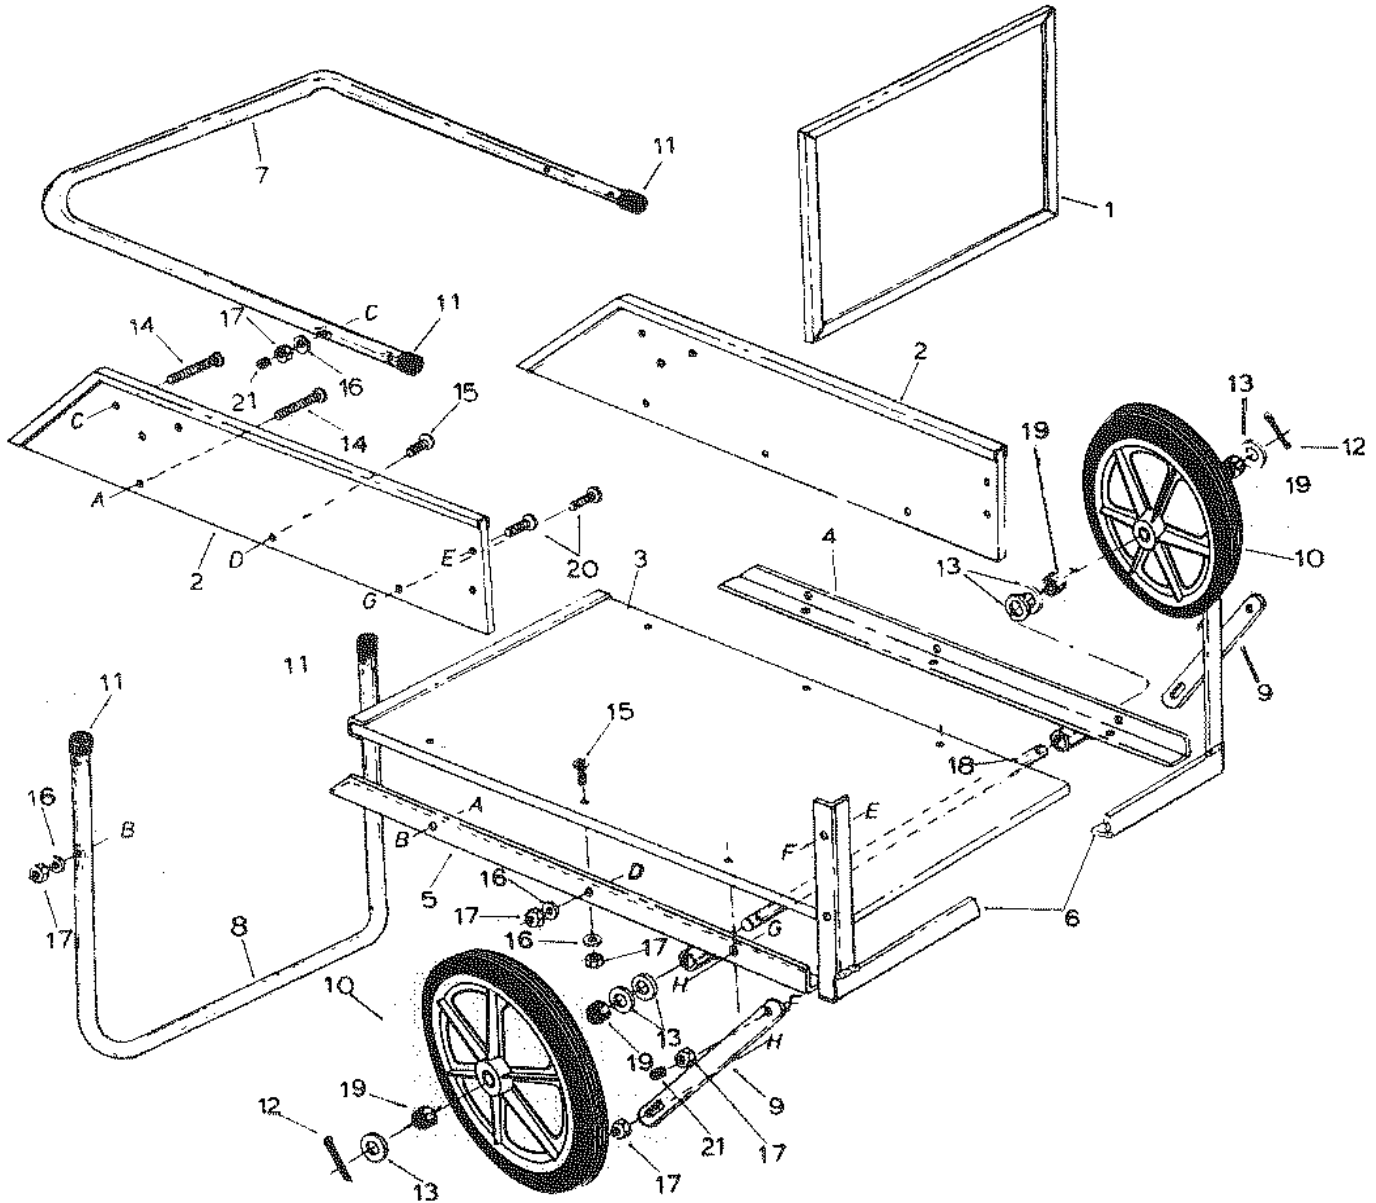

# MODEL 45-01761 7 CU. FT. FARM/YARD CART

## PARTS LIST FOR MODEL NO. 45-01761 FARM/YARD CART

REF. NO.	PART NO.	QTY.	DESCRIPTION	REF. NO.	PART NO.	QTY.	DESCRIPTION
1	44012	1	Front Panel	13	43949	4	Flat Washers 25/32" I.D. x 1-1/2" O.D. x 3/32" Tk.
2	44013	2	Side Panel	14	44022	8	Truss Head Screws 1/4-20 x 1-3/4" Lg.*
3	44014	1	Bottom Panel	15	44023	13	Truss Head Screws 1/4-20 x 3/4" Lg.*
4	62527	1	Side Angle Assembly-L.H.	16	43088	25	Flat Washer 1/4" I.D.*
5	62528	1	Side Angle Assembly-R.H.	17	43178	25	Hex Nut 1/4-20 Thd.*
6	62529	1	Front Angle	18	23991	1	Axle
7	44018	1	Handle Tube	19	44016	4	Bearing, Ball 3/4" I.D.
8	44019	1	Leg Tube	20	44259	4	Truss Head Screws 1/4-20 x 1" Lg.*
9	23606	2	Support Strap	21	44538	6	Rubber Cap 1/4 x 3/8" Lg.
10	44975	2	Wheel Assembly Complete w/bearings (20")		46082	1	Owner's Manual
11	44021	4	Tube Caps				
12	43010	2	Cotter Pin 1/8" x 1-1/4" Lg.*				