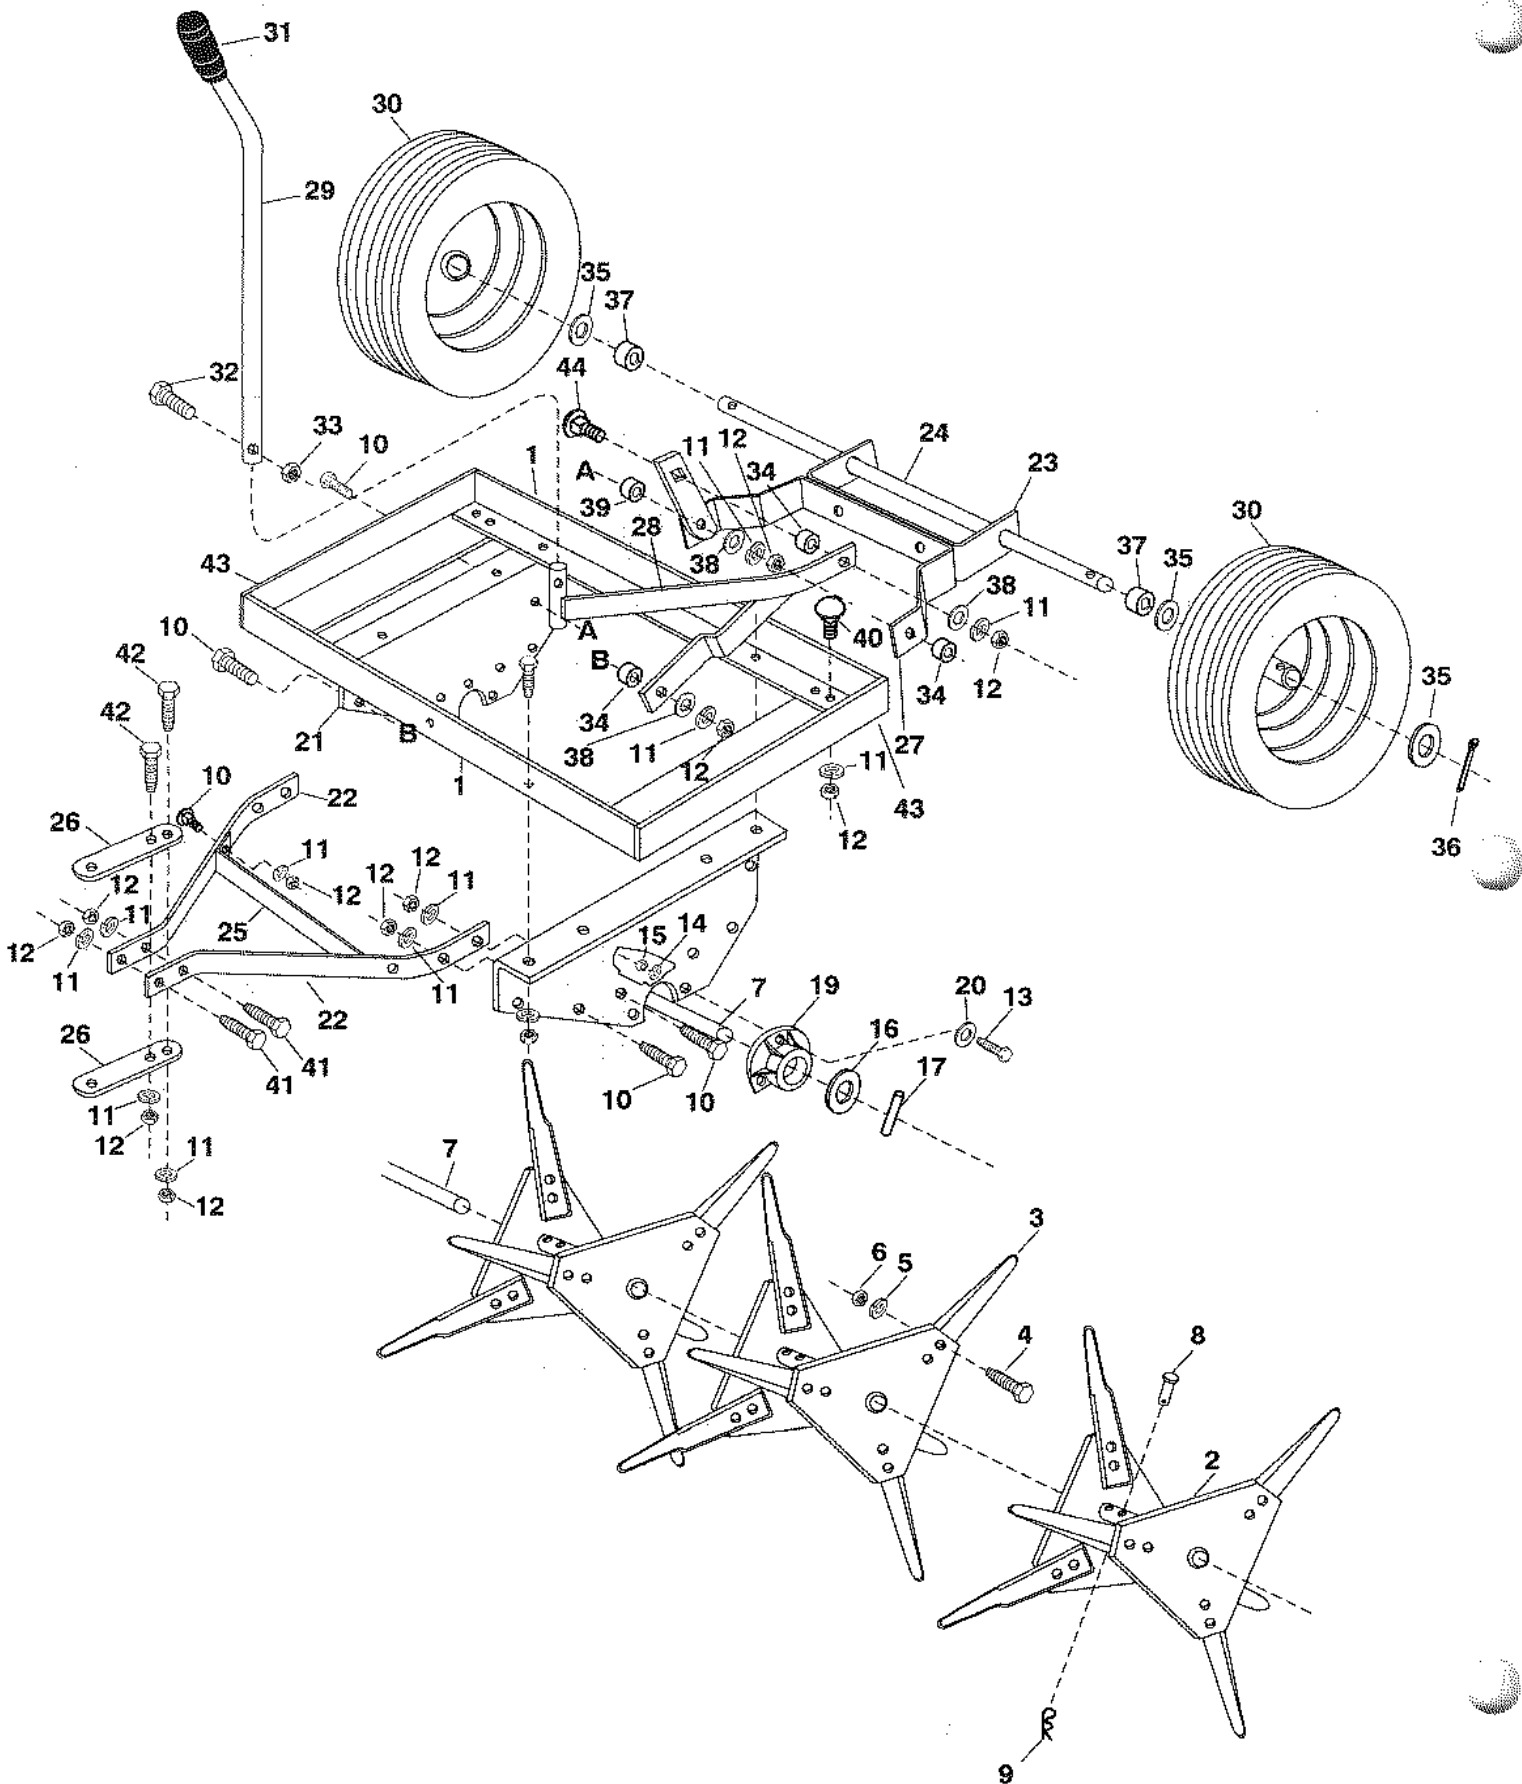

LAWN AERATOR MODEL NO. 45-01661

REPAIR PARTS LIST FOR LAWN AERATOR, MODEL 45-01661

REF. NO.	PART NO.	QTY.	DESCRIPTION	REF. NO.	PART NO.	QTY.	DESCRIPTION
1	23229	2	Frame Angle (Long)	25	23978	1	Brace, Hitch
2	62096	3	Spool Assembly	26	23981	2	Bracket, Hitch
3	23084	18	Knife, Aerator	27	62978	1	Upper Axle Frame Assembly
4	43182	36	Bolt, Hex 5/16" x 3/4" Lg.	28	62442	1	Ass'y.; Axle Lock (wheel lift)
5	43086	36	Lock Washer Spring 5/16" ID	29	23458	1	Tube, Lift Handle
6	43064	36	Nut, Hex Lock 5/16-18 Thd.	30	43756	2	Wheel Ass'y Comp. 14 x 4
7	23992	1	Shaft	31	43362	1	Grip, Handle
8	43023	3	Pin, Clevis 3/8" Dia. x 2" Lg.	32	43840	1	Bolt, Hex 5/16-18 x 1-1/4" Lg.
9	43055	3	Hairpin Cotter 3/32"	33	43064	1	Nut, Hex Lock 5/16-18 Thd.
10	43001	11	Bolt, Hex 3/8-16 x 1" Lg.	34	23519	3	Spacer 13/32 ID x 9/16" OD x 11/32" Lg.
11	43003	28	Lock Washer, Spring 3/8" ID				
12	43082	28	Nut, Hex Lock 3/8-16 Thd.	35	43754	4	Washer, Flat 21/32 x 1-5/8 x 16 Ga.
13	43012	6	Bolt, Hex 1/4-20 x 3/4" Lg. (Grade 5)	36	43010	2	Pin Cotter 1/8 x 1" Lg.
14	43177	6	Lock Washer, Spring 1/4" ID	37	23520	2	Spacer, 1-1/2" OD x 5/8" ID x 7/32"
15	43013	6	Nut, Hex Lock 1/4-20 Thd.				
16	736-0259	2	Washer, Flat 1" x 2"	38	43070	4	Washer, Flat 3/8" Std.
17	43488	2	Spring Pin 3/16" x 1-5/8" Lg.	39	23537	1	Spacer, 13/32 ID x 9/16" OD x 19/32" Lg.
18	43087	2	Bolt, Hex 3/8-16 x 1-1/4" Lg.				
19	46069	2	Bearing	40	43350	10	Bolt, Carriage 3/8-16 x 1" Lg.
20	43088	6	Washer, 1/4" Std.	41	43062	2	Bolt, Hex 3/8-16 x 1-1/2 Lg. (Grade 5)
21	23494	2	Bracket, Frame Side				
22	23977	2	Yoke, Hitch Mount	42	43432	2	Bolt, Hex 3/8-16 x 2-1/2" Lg.
23	23980	1	Axle Bracket (Lower)	43	23976	2	Frame Angle (Short)
24	23454	1	Axle	44	710-0305	1	Bolt, Carriage 3/8" x 1-1/4"
					46070	1	Owners Manual