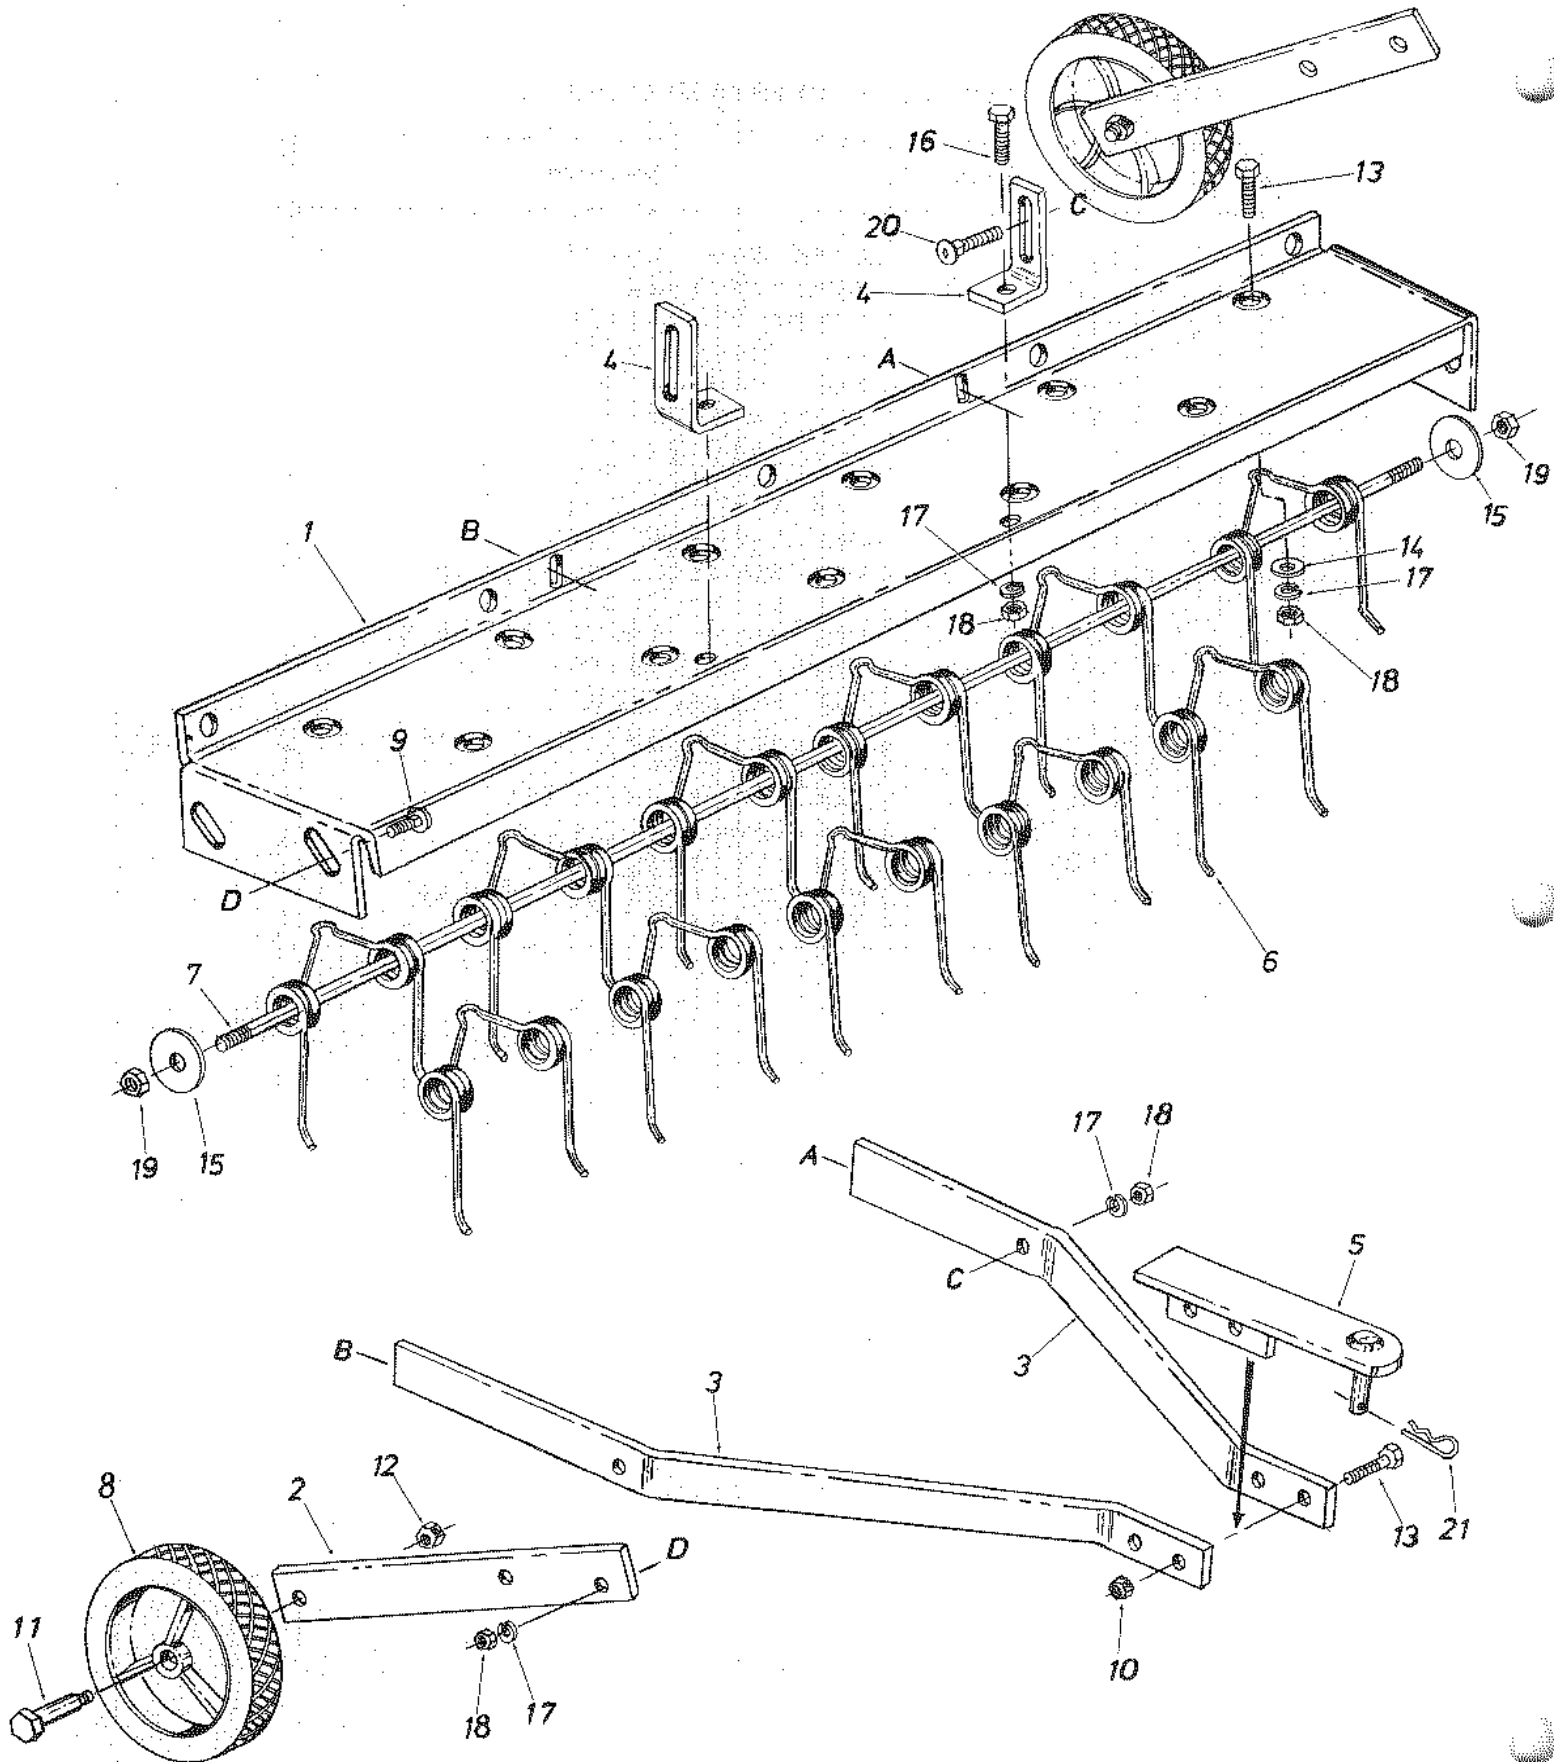

# 40" TINE DE-THATCHER MODEL 41-0186

**PARTS LIST FOR TINE DE-HATCHER MODEL 41-0186**

REF. NO.	PART NO.	QUANT.	DESCRIPTION
1	23439	1	Shield, Spring Mounting - 40"
2	23440	2	Arm, Wheel Mount
3	23441	2	Arm, Hitch Mount
4	23442	2	Bracket, Hitch Arm Mount
5	62484	1	Hitch Ass'y.
6	43783	11	Spring; Thatcher
7	23444	1	Rod, Spring Alignment 40-1/8" Lg.
8	43021	2	Wheel Ass'y. 7 x 1-1/2
9	43080	4	Bolt, Carriage 5/15-18 x .75" Lg.*
10	43064	2	Nut, Hex Lock 5/16-18 Thd.
11	43029	2	Bolt, Shoulder (axle)
12	43082	2	Nut, Hex Lock 3/8-16 Thd.
13	43063	13	Bolt, Hex Hd. 5/16-18 x 1.00" Lg.*
14	43081	11	Washer, Flat 5/16"
15	43572	2	Washer, Flat 11/32 x 1-1/2 x 16 Ga.
16	43182	2	Bolt, Hex Hd. 5/16-18 x 3/4" Lg.*
17	43086	19	Lock Washer, 5/16" I.D.*
18	43083	19	Nut, Hex 5/16-18 Thd.
19	43013	2	Nut, Hex Lock 1/4-20 Thd.
20	43079	2	Bolt, Carriage 5/16-18 x 1" Lg. Gr. 5
21	43343	1	Hair Pin Cotter 5/32"
	43863	1	Owner's Manual