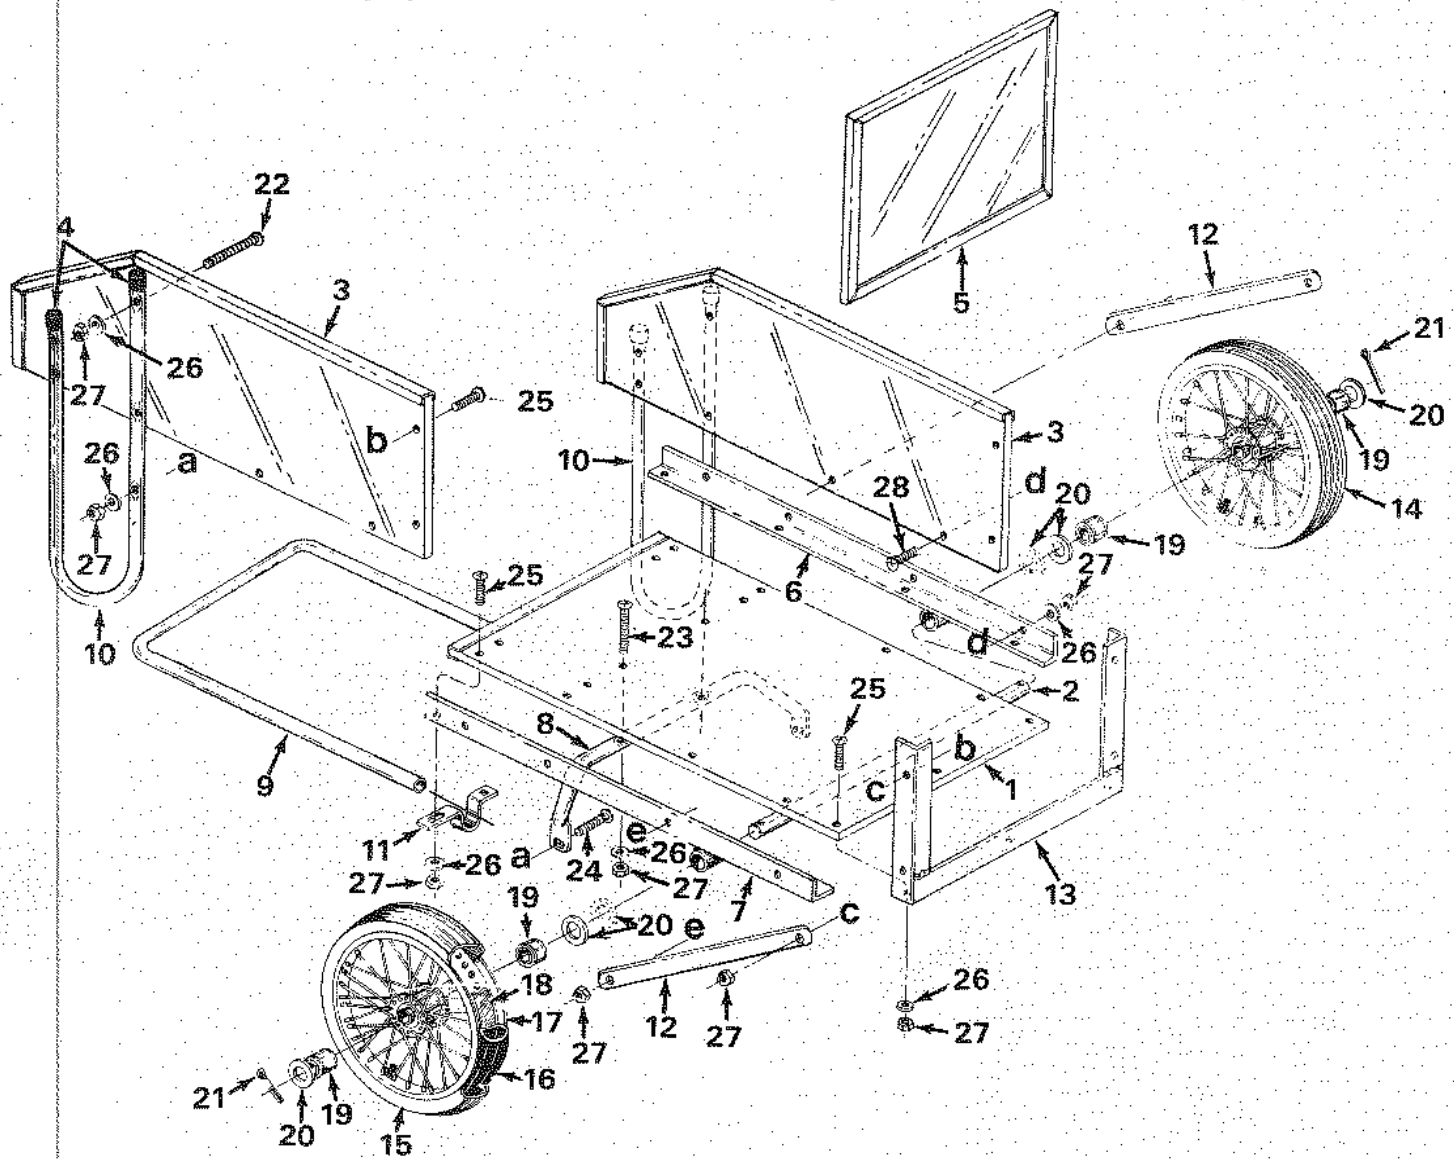

MODEL 41-0177(B) 14 CU. FT. FARM/YARD CART

PARTS LIST FOR MODEL NO. 41-0177(B) FARM/YARD CART

| REF. NO. | PART NO. | QTY. | DESCRIPTION | REF. NO. | PART NO. | QTY. | DESCRIPTION |
|----------|----------|------|----------------------------|----------|----------|------|---------------------------------------|
| 1 | 44027 | 1 | Bottom Panel | 19 | 44016 | 4 | Ball Bearings, 3/4" I.D. |
| 2 | 23594 | 1 | Axle, Wheel | 20 | 43949 | 6 | Fl.Wash. 25/32" x 1-1/2" x 3/32" |
| 3 | 44028 | 2 | Side Panel | 21 | 43010 | 2 | Cotter Pin, 1/8" x 1-1/4"* |
| 4 | 44021 | 4 | Tube Caps | 22 | 44022 | 8 | Truss Head Screw 1/4-20 x 1-3/4" Lg.* |
| 5 | 44029 | 1 | Front Panel | 23 | 44017 | 2 | Truss Head Screw 1/4-20 x 1-1/2" Lg.* |
| 6 | 62537 | 1 | Side Angle Ass'y.-L.H. | 24 | 44020 | 2 | Truss Head Screw 1/4-20 x 1-1/4" Lg.* |
| 7 | 62536 | 1 | Side Angle Ass'y.-R.H. | 25 | 44023 | 19 | Truss Head Screw 1/4-20 x 3/4" Lg.* |
| 8 | 44030 | 1 | Leg Brace | 26 | 43088 | 31 | Flat Washer 1/4" Std.* |
| 9 | 44031 | 1 | Handle Tube | 27 | 43178 | 35 | Hex Nut 1/4-20 Thd.* |
| 10 | 44032 | 2 | Leg Tube | 28 | 44259 | 4 | Truss Head Screw 1/4-20 x 1" Lg.* |
| 11 | 44033 | 4 | Clamp, Tube | | 44034 | 1 | Owner's Manual |
| 12 | 23607 | 2 | Support Strap | | | | |
| 13 | 62535 | 1 | Front Angle Ass'y. | | | | |
| 14 | 43945 | 2 | Wheel Complete w/Brg. 26" | | | | |
| 15 | 44035 | 1 | Tire Only (Service)* | | | | |
| 16 | 44036 | 1 | Inner Tube Only (Service)* | | | | |
| 17 | 44037 | 1 | Rim Only (Service) | | | | |
| 18 | 44038 | 1 | Lace Only (Service)* | | | | |