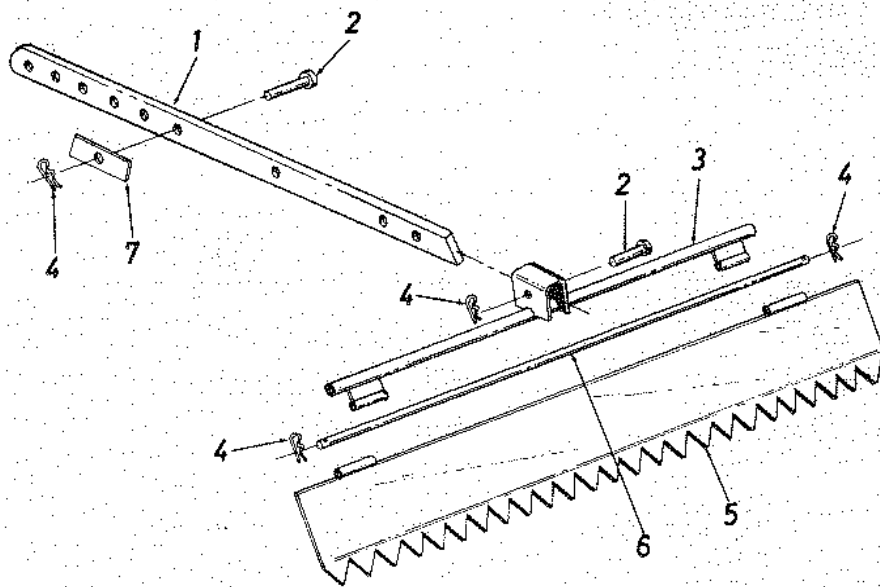

16-0118
27-0118

Parts List for 32" Leveling Rake Model 298-163A

Ref. No.	PART No.	DESCRIPTION	Ref. No.	PART No.	DESCRIPTION
1	43024	Drag Stake	5	62031	Panel Rake Ass'y.
2	43023	Clevis Pin	6	23057	Connecting Rod
3	62032	Tube Mount Ass'y.	7	23059	Shim Spacer
4	43055	Hair Pin Cotter			

28-0118

PARTS LIST

Ref. No.	Part No.	Part No.	Description
1		62031	Panel Rake Ass'y.
2		43023	Clevis Pin
3		62032	Tube Mount Ass'y.
4		43055	Hair Pin Cotter
6		23057	Connecting Rod
7		43024	Depth Bar