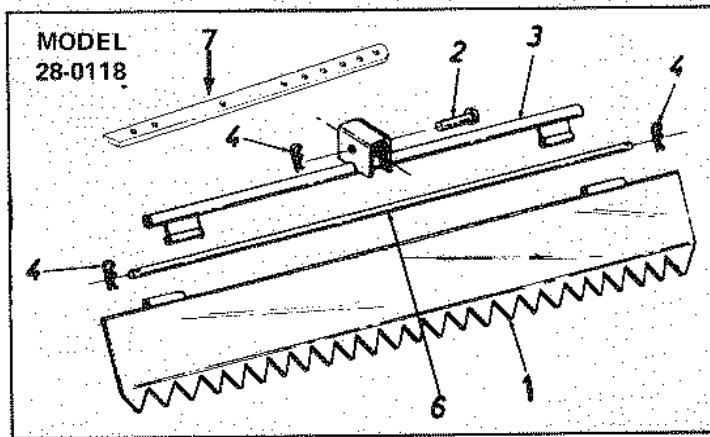

16-0118
27-0118

Parts List for 32" Leveling Rake Model 298-163A

Ref. No.	PART No.	DESCRIPTION	Ref. No.	PART No.	DESCRIPTION
1	43024	Drag Stake	5	62031	Panel Rake Ass'y.
2	43023	Clevis Pin	6	23057	Connecting Rod
3	62032	Tube Mount Ass'y.	7	23059	Shim Spacer
4	43055	Hair Pin Cotter			

28-0118

PARTS LIST

Ref. No.	Part No.	Part No.	Description
1		62031	Panel Rake Ass'y.
2		43023	Clevis Pin
3		62032	Tube Mount Ass'y.
4		43055	Hair Pin Cotter
6		23057	Connecting Rod
7		43024	Depth Bar