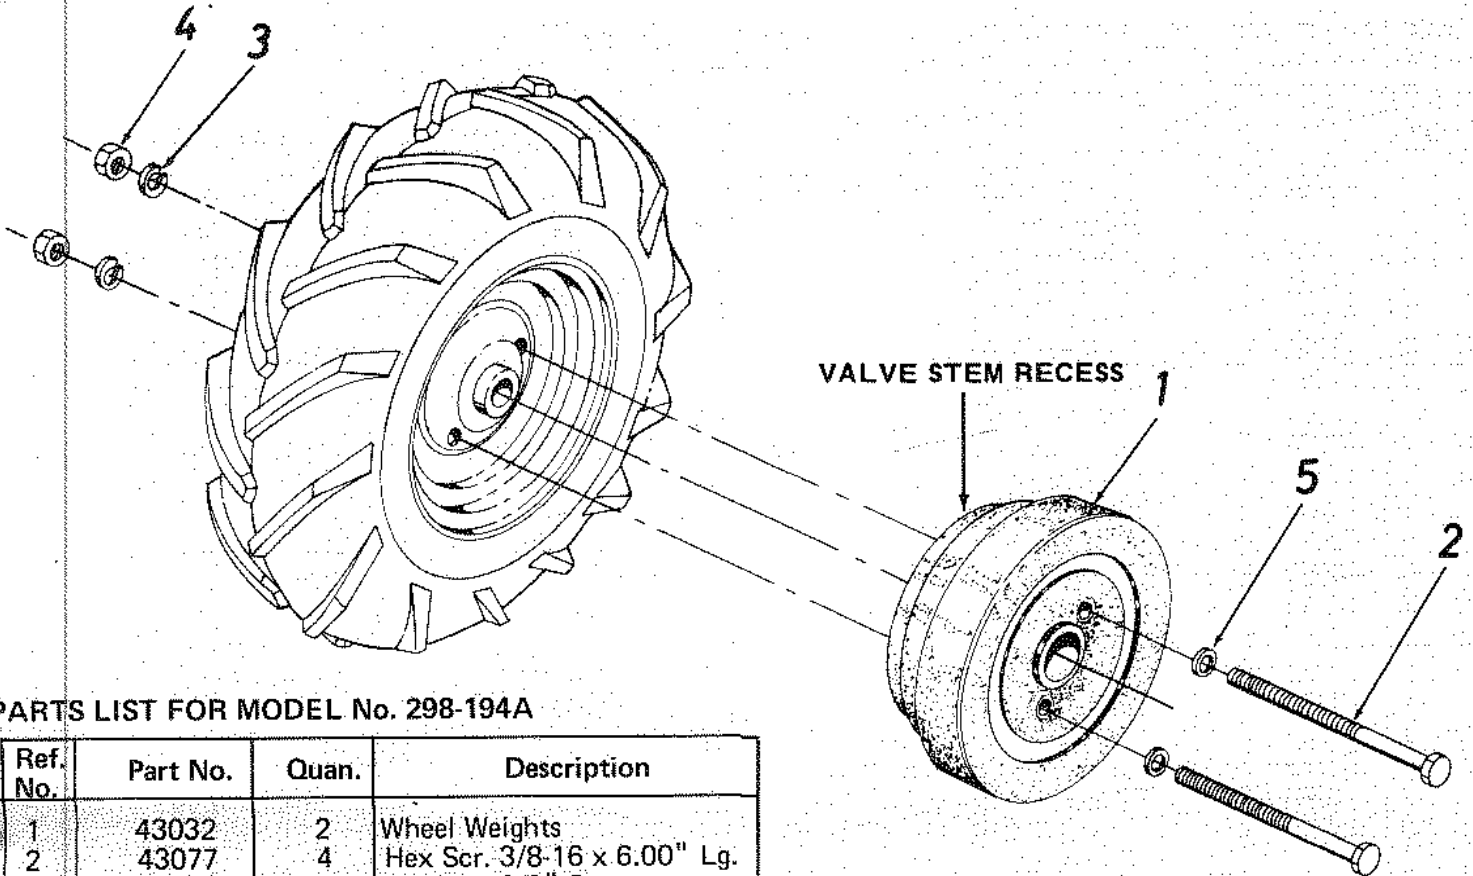

16-0114, 27-0114, 28-0115 and 31-0114

REPAIR PARTS FOR PNEUMATIC TIRES

Ref. No.	PART No.	DESCRIPTION
1	43142	Tire Ass'y. Comp. R.H.
2	43143	Tire Ass'y. Comp. L.H.
3	43023	Clevis Pin
4	43055	Hair Pin Cotter
5	62093	Assembly, Rim complete
6	43101	Tire, 13x5.00-6
7	23085	Sleeve Hub

16-0113, 27-0113, 28-0113 and 31-0113

PARTS LIST FOR MODEL No. 298-194A

Ref. No.	Part No.	Quan.	Description
1	43032	2	Wheel Weights
2	43077	4	Hex Scr. 3/8-16 x 6.00" Lg.
3	43003	4	L. Wash. 3/8" Scr.
4	43015	4	Hex Nut 3/8-16 Thd.
5	43070	4	Flatwasher 3/8 I.D.