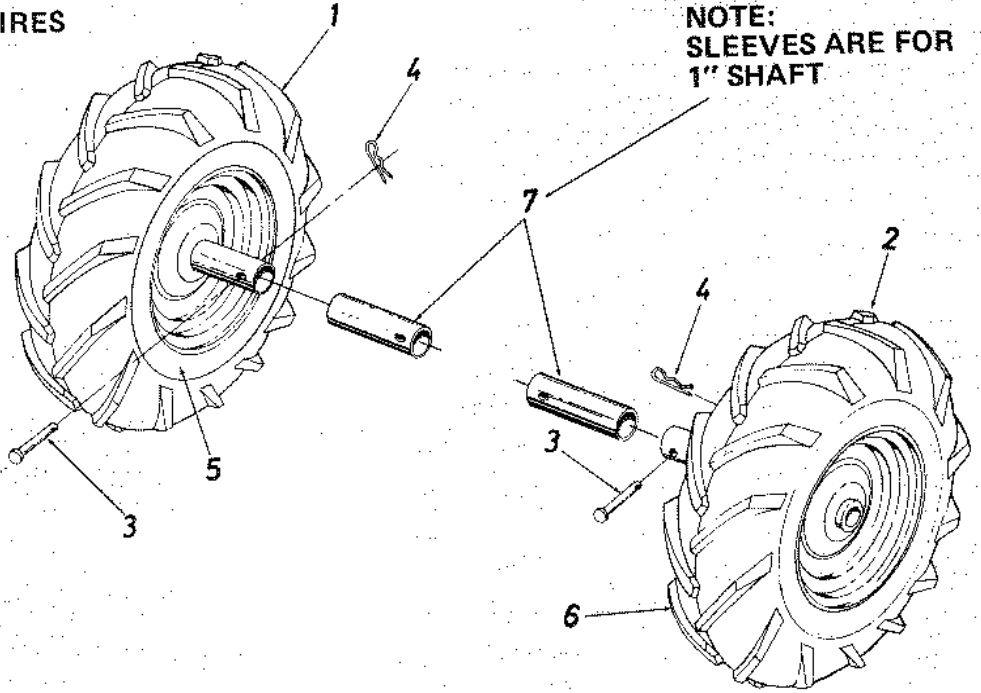

16-0114, 27-0114, 28-0115 and 31-0114

REPAIR PARTS FOR PNEUMATIC TIRES

Ref. No.	PART No.	DESCRIPTION
1	43142	Tire Ass'y. Comp. R.H.
2	43143	Tire Ass'y. Comp. L.H.
3	43023	Clevis Pin
4	43055	Hair Pin Cotter
5	62093	Assembly, Rim complete
6	43101	Tire, 13x5.00-6
7	23085	Sleeve Hub

16-0113, 27-0113, 28-0113 and 31-0113

PARTS LIST FOR MODEL No. 298-194A

Ref. No.	Part No.	Quan.	Description
1	43032	2	Wheel Weights
2	43077	4	Hex Scr. 3/8-16 x 6.00" Lg.
3	43003	4	L. Wash. 3/8" Scr.
4	43015	4	Hex Nut 3/8-16 Thd.
5	43070	4	Flatwasher 3/8 I.D.